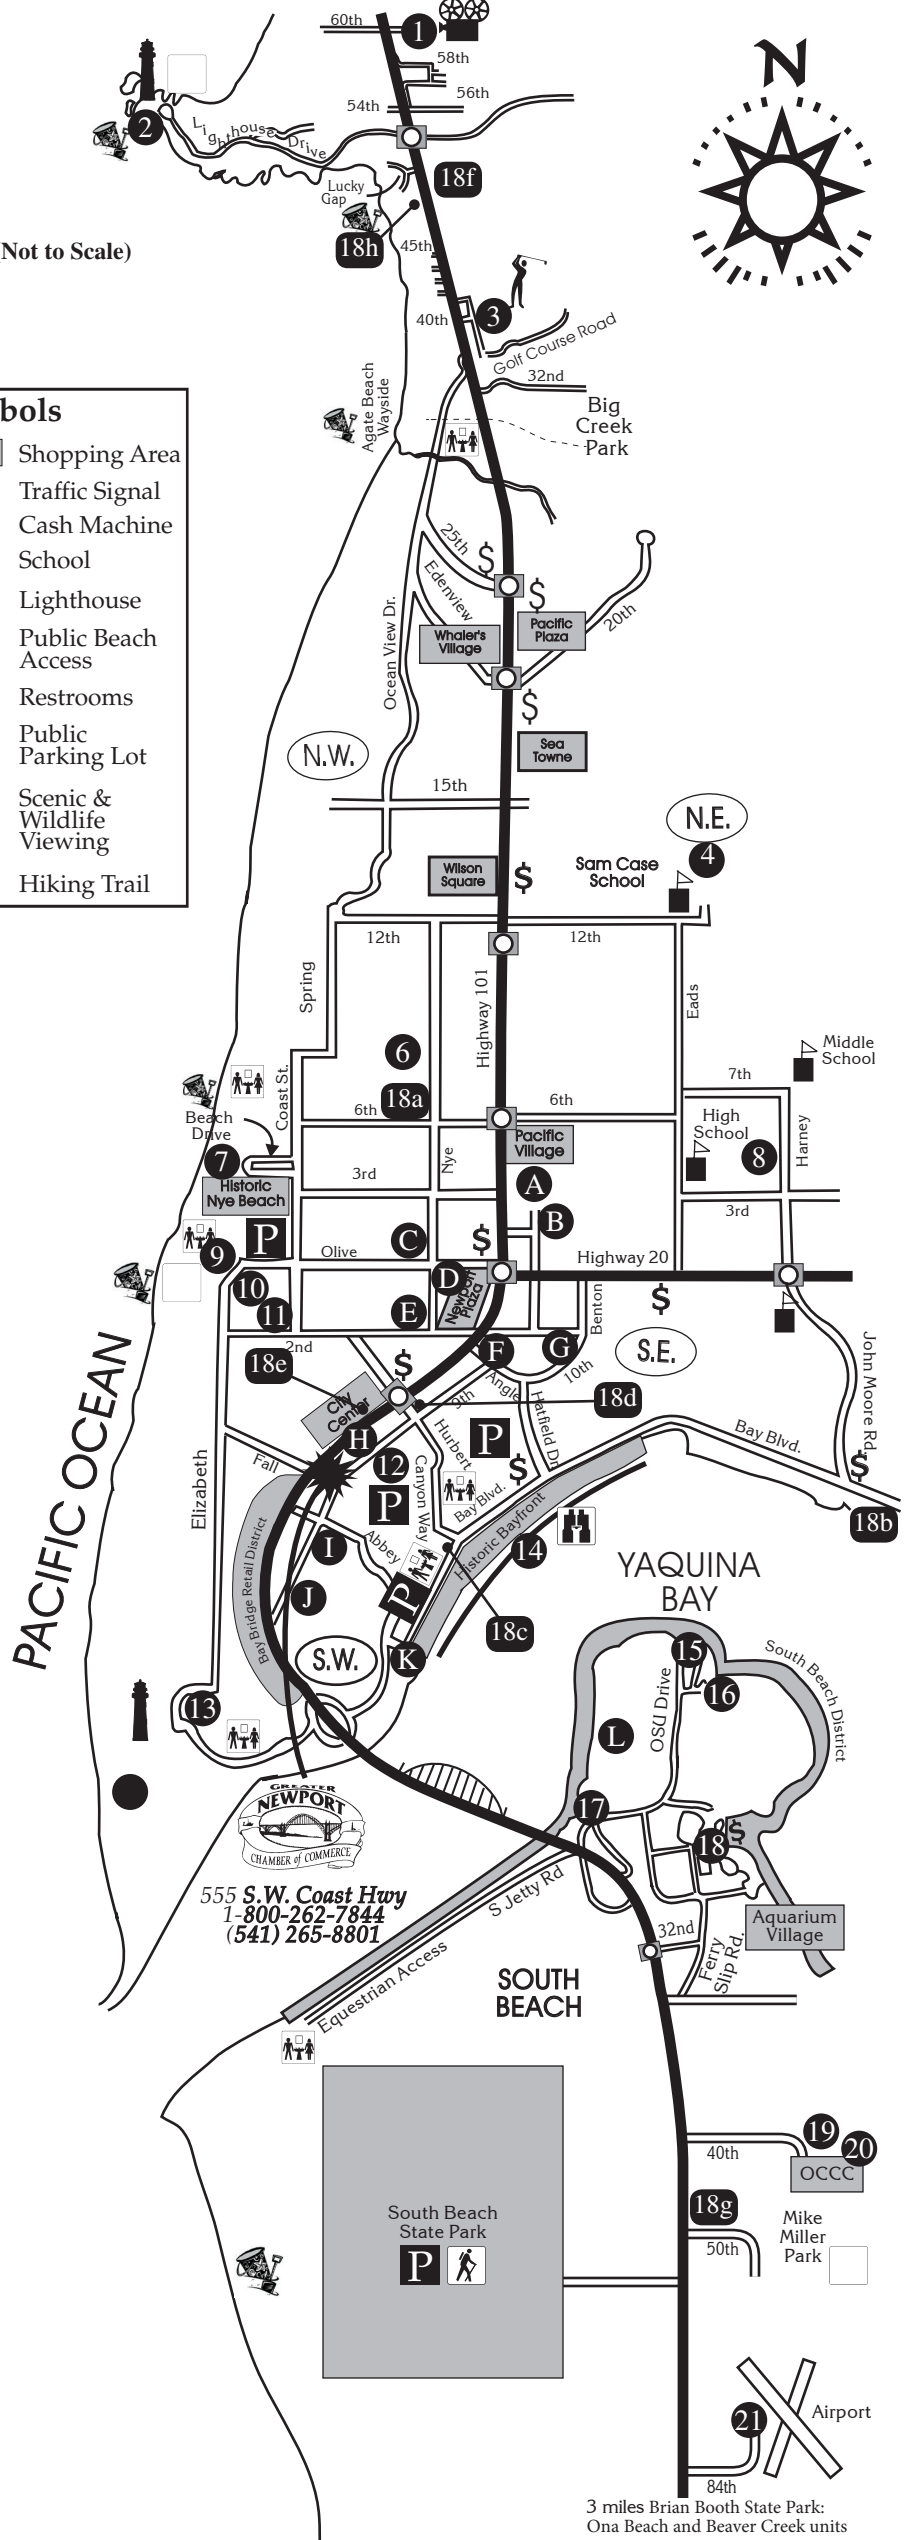

Newport Oregon

Points of Interest and Shopping Area Map (Not to Scale)

Attractions & Activities

- Movie Theater
- Yaquina Head Lighthouse, Interpretive Center & Tidepools
- Golf Course
- Tennis Courts
- Skate Park
- Visual Arts Center
- Fairgrounds
- Vietnam Memorial @ Don Davis Park
- Performing Arts Center
- Coast Park
- Historical Museum
- Yaquina Bay State Park & Lighthouse
- Fishing, Whale Watching & Bay Tours
- National Oceanic and Atmospheric Administration (NOAA)
- Hatfield Marine Science Center
- Microbrewery (tours)
- Oregon Coast Aquarium
- Wilder Twin Park and Wilder Dog Park
- Oregon Coast Community College
- Airport - 3 mi. South

Services

- DMV
- Employment/Social Services
- Library
- Court House
- Post Office
- City Hall/Police Station/Senior Activity Center
- Recreation Aquatic Center
- Armory (National Guard)
- Hospital
- Bus Depot
- Coast Guard Station
- L Port of Newport (Marina)

Symbols

	Shopping Area
	Traffic Signal
	Cash Machine
	School
	Lighthouse
	Public Beach Access
	Restrooms
	Public Parking Lot
	Scenic & Wildlife Viewing
	Hiking Trail

3 miles Brian Booth State Park: Ona Beach and Beaver Creek units