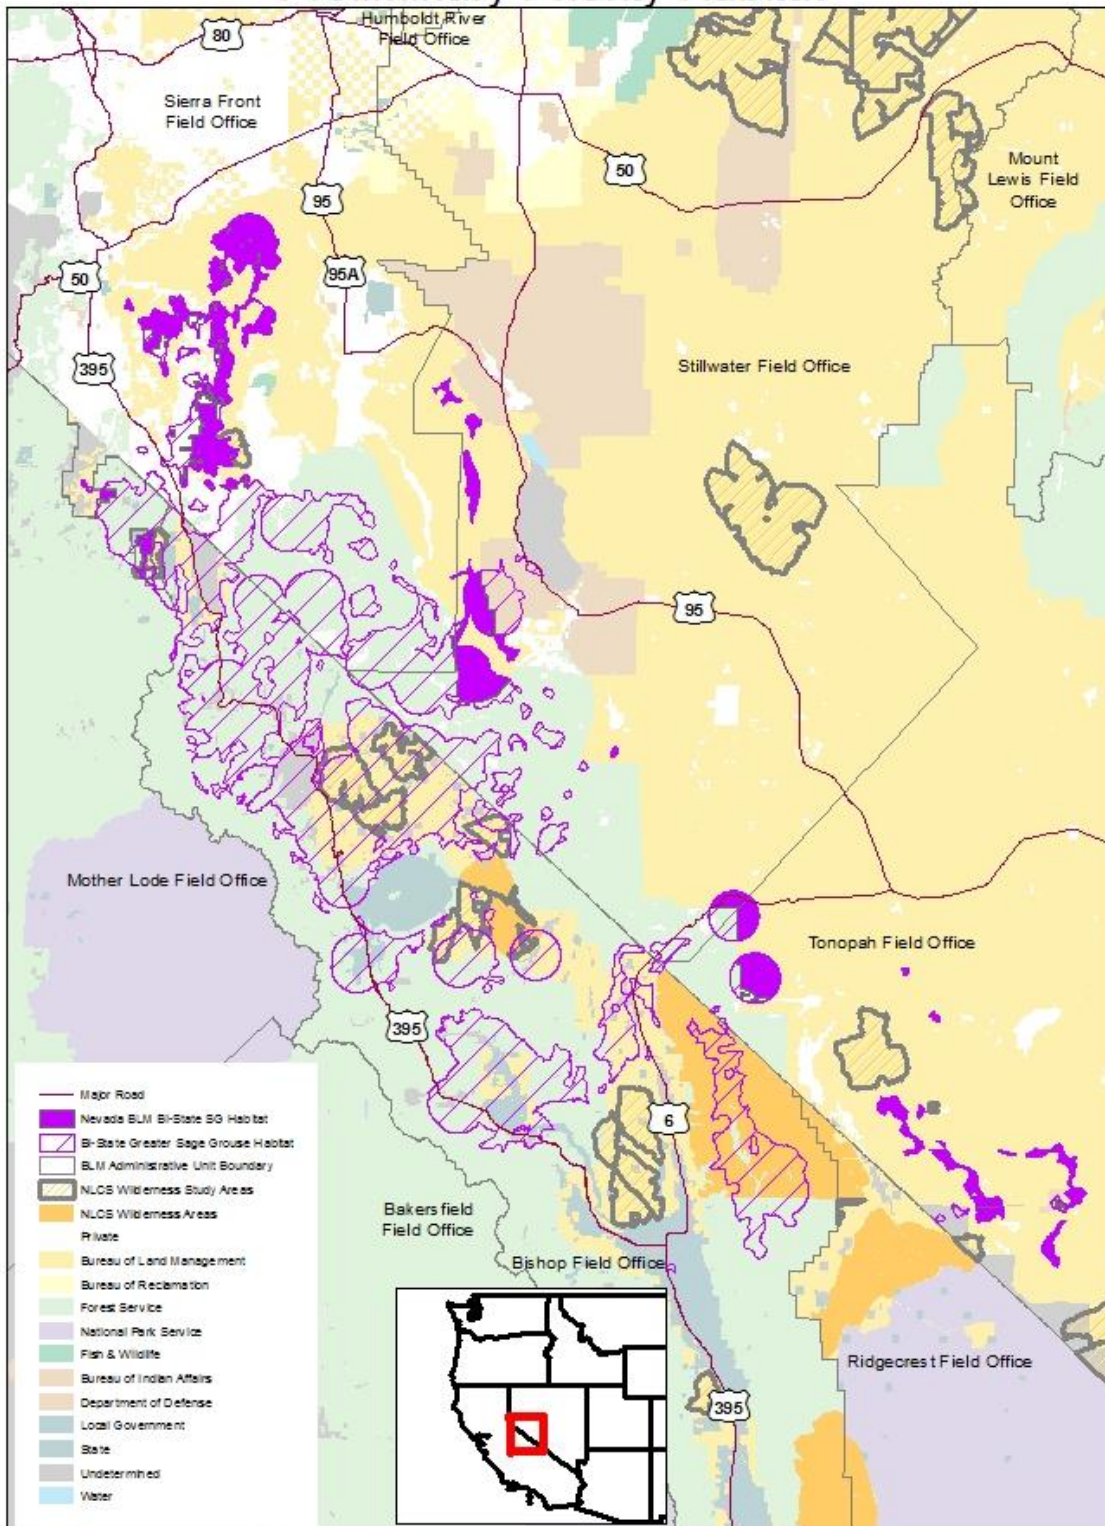

Bi-State Sage-Grouse DPS Preliminary Priority Habitat

No warranty is made by the Bureau of Land Management as to the accuracy, reliability or completeness of these data for individual use or aggregate use with other data.