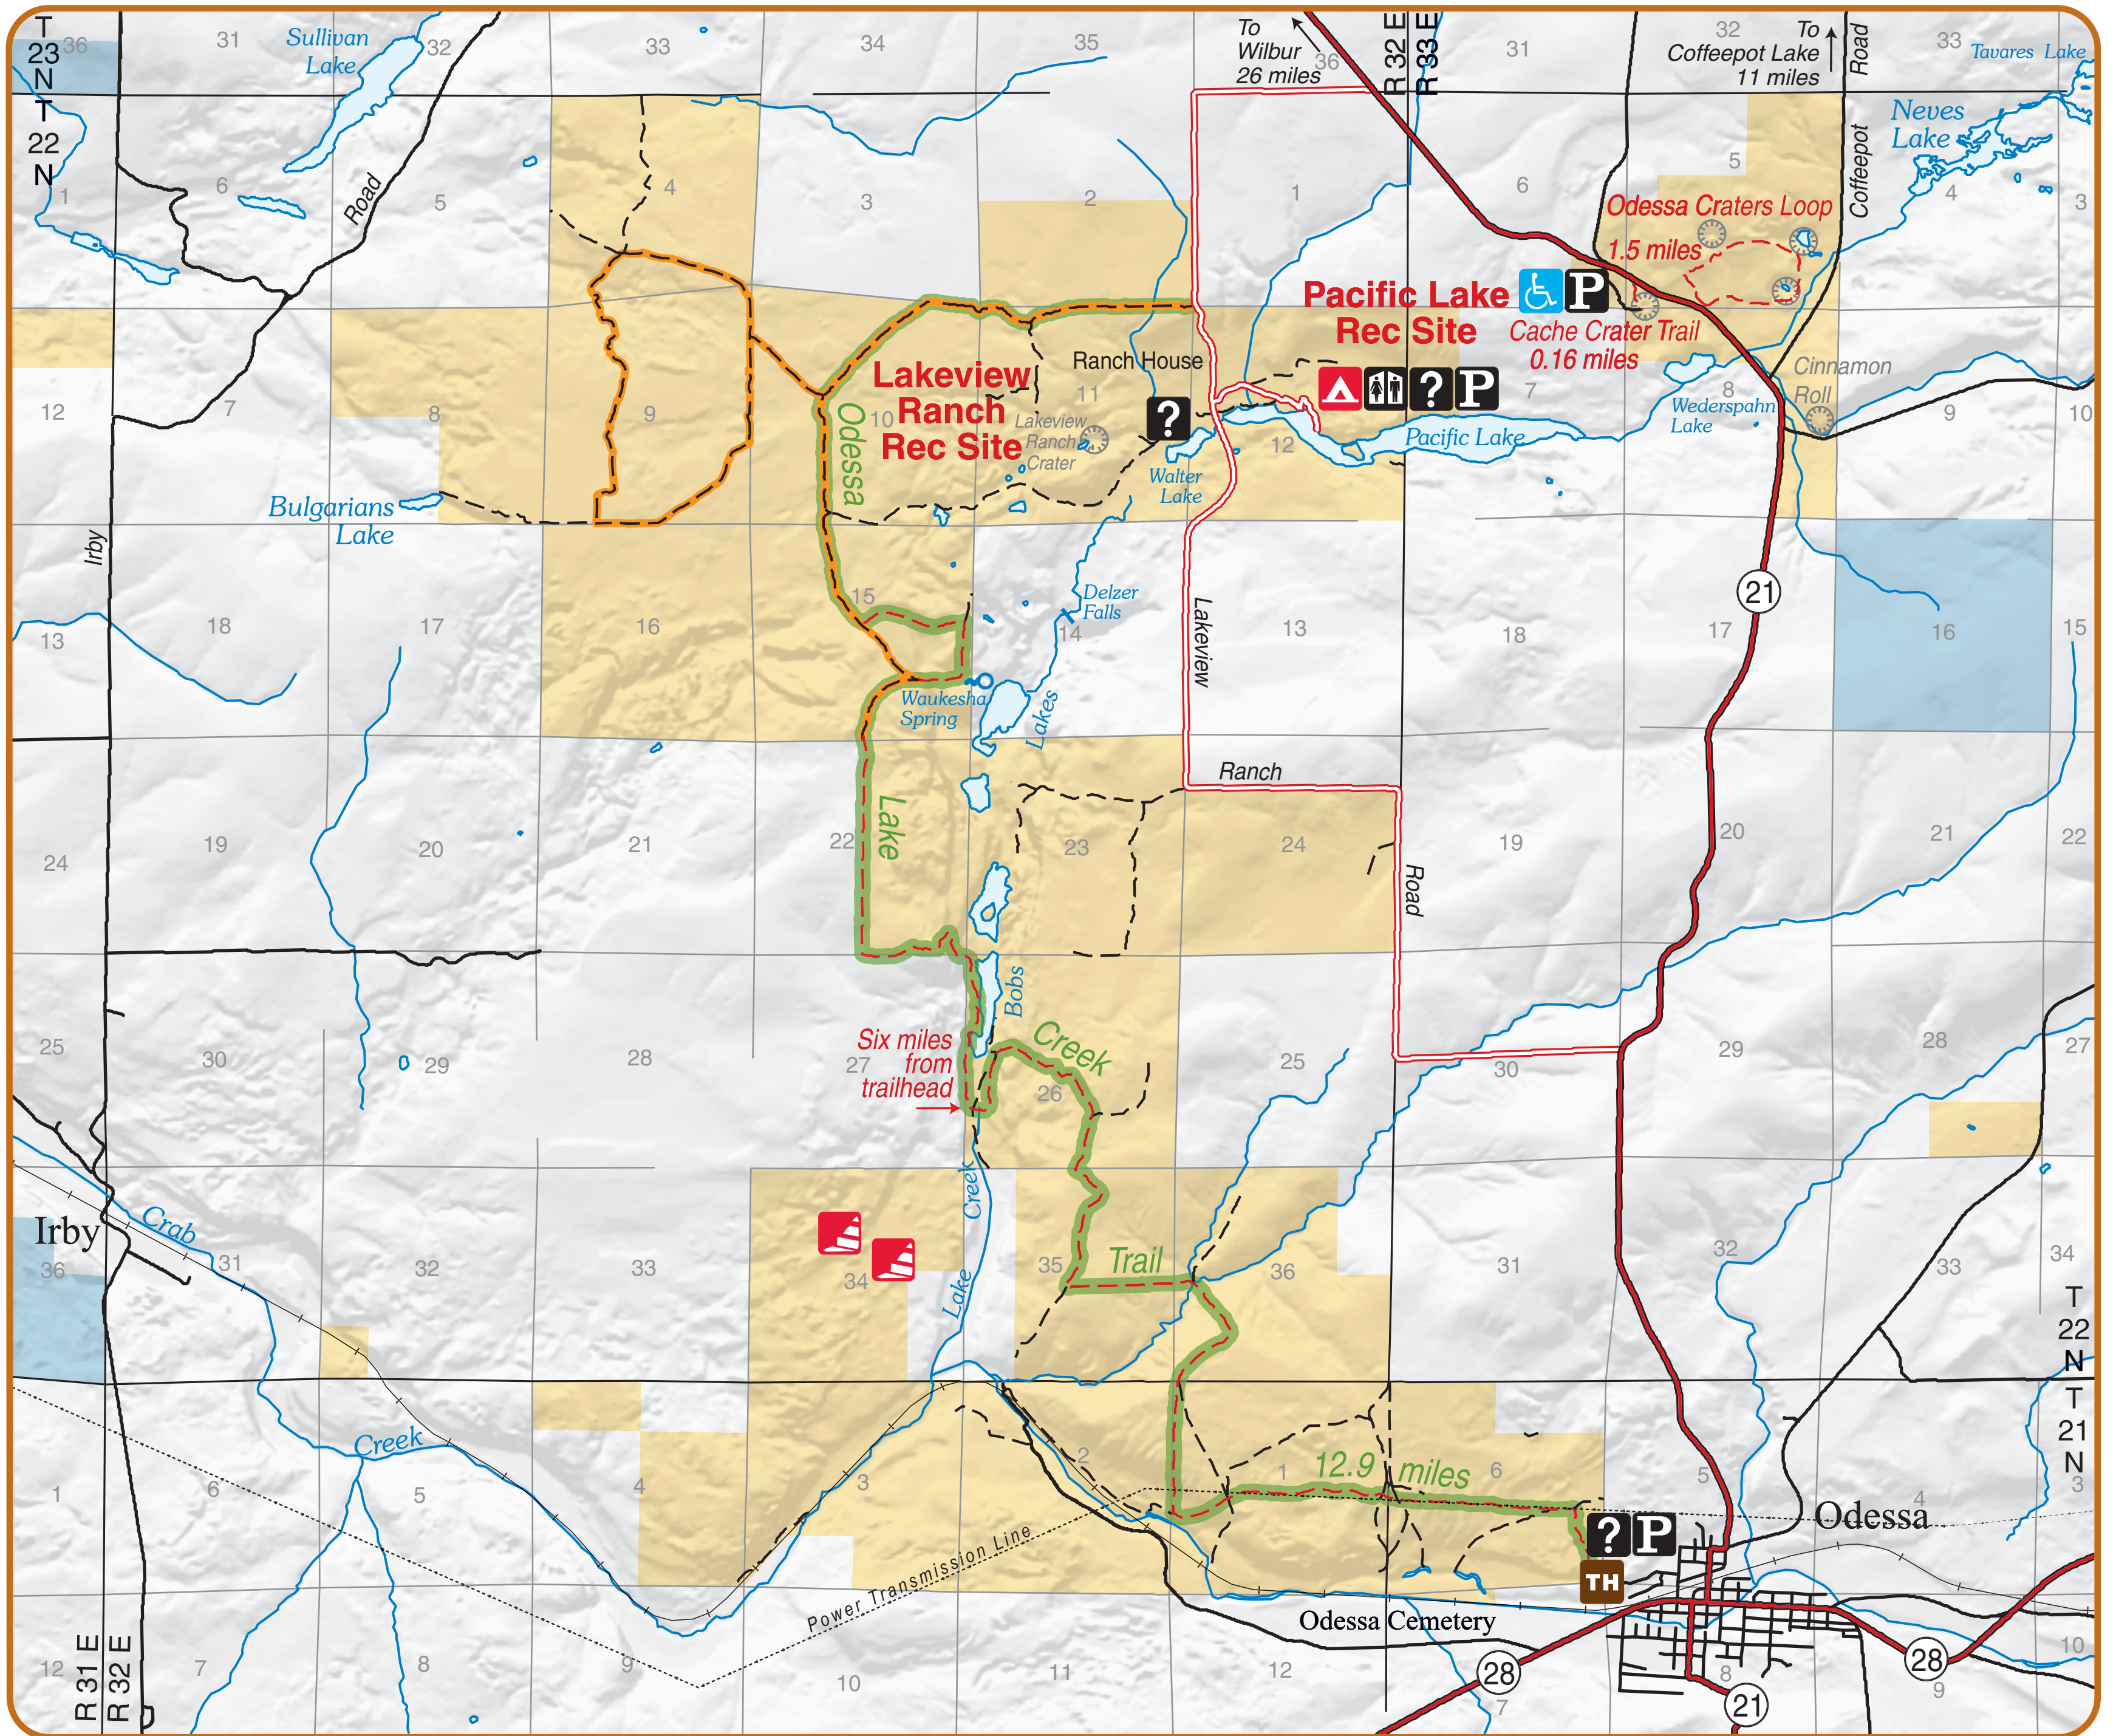

Lakeview Recreation Area

Recreation Opportunities

LEGEND

Recreation	Transportation	Crater
Camping	Highway	Crater
Information	Access Route	Geologic Point of Interest
Parking	Improved Road	Administered Land
Restrooms	Non-Motorized Trail	Bureau of Land Management
Trailhead	Other Road or Trail, Access as Designated	Washington Dept. of Natural Resources
Barrier-Free Access	OHV Use Limited to Designated Road	Private or Other
	Railroad	

U. S. Department of the Interior
Bureau of Land Management
Spokane District
1103 N. Fancher
Spokane, WA 99212
(509) 536-1200

It is unlawful to trespass on private lands. State hunting and fishing regulations apply to private lands. Landowners are not required to post or fence their lands. Check with private landowners before entering their property.