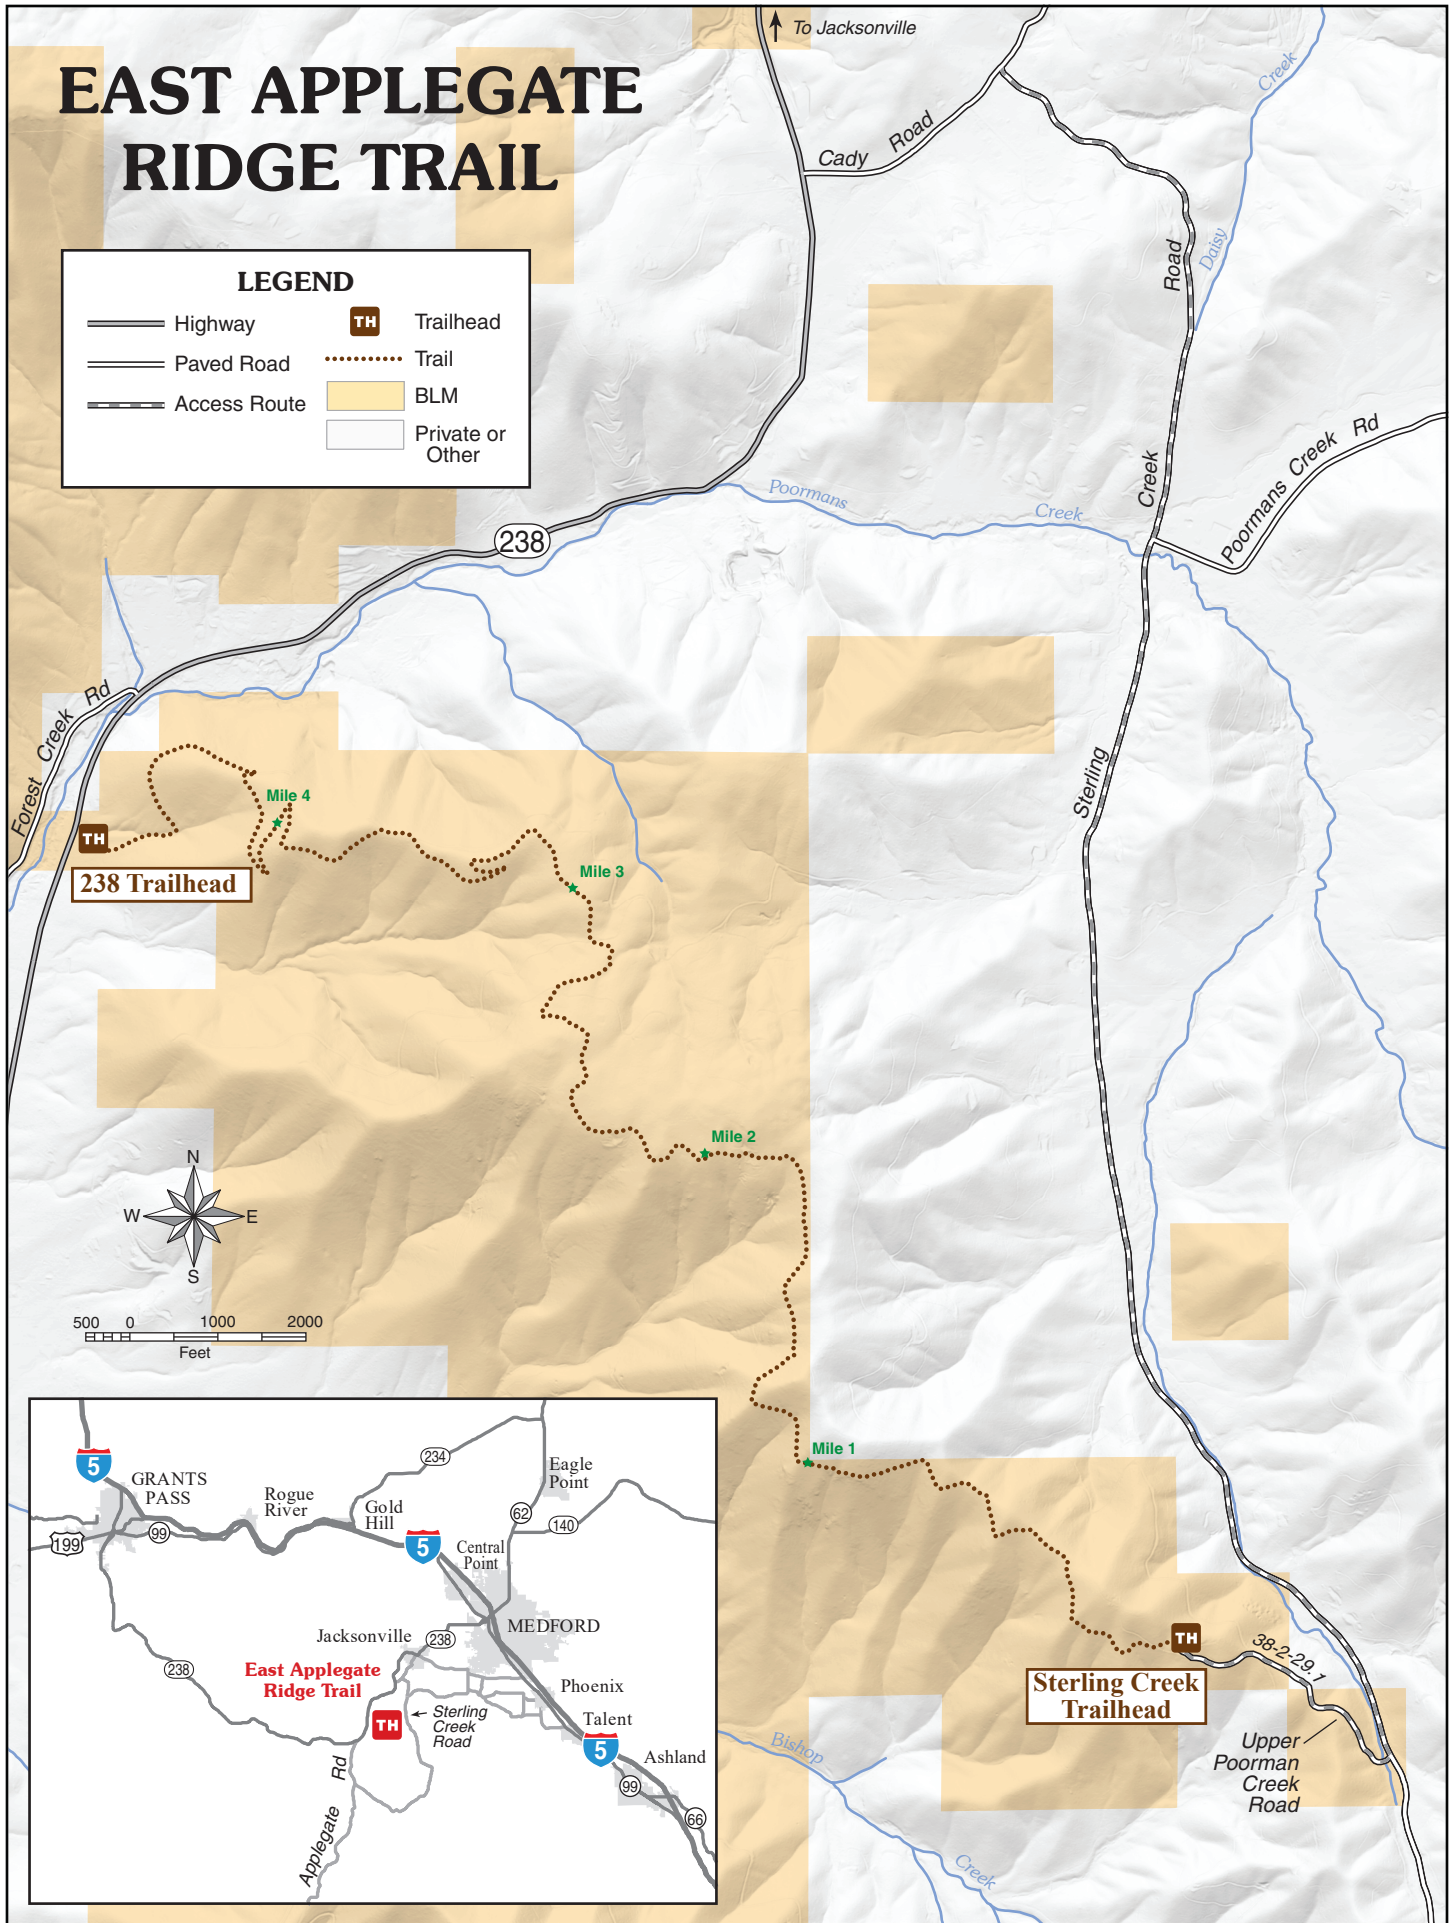

EAST APPLGATE RIDGE TRAIL

LEGEND

-  Highway
-  Paved Road
-  Access Route
-  Trailhead
-  Trail
-  BLM
-  Private or Other

(238)

238 Trailhead

Mile 4

Mile 3

Mile 2