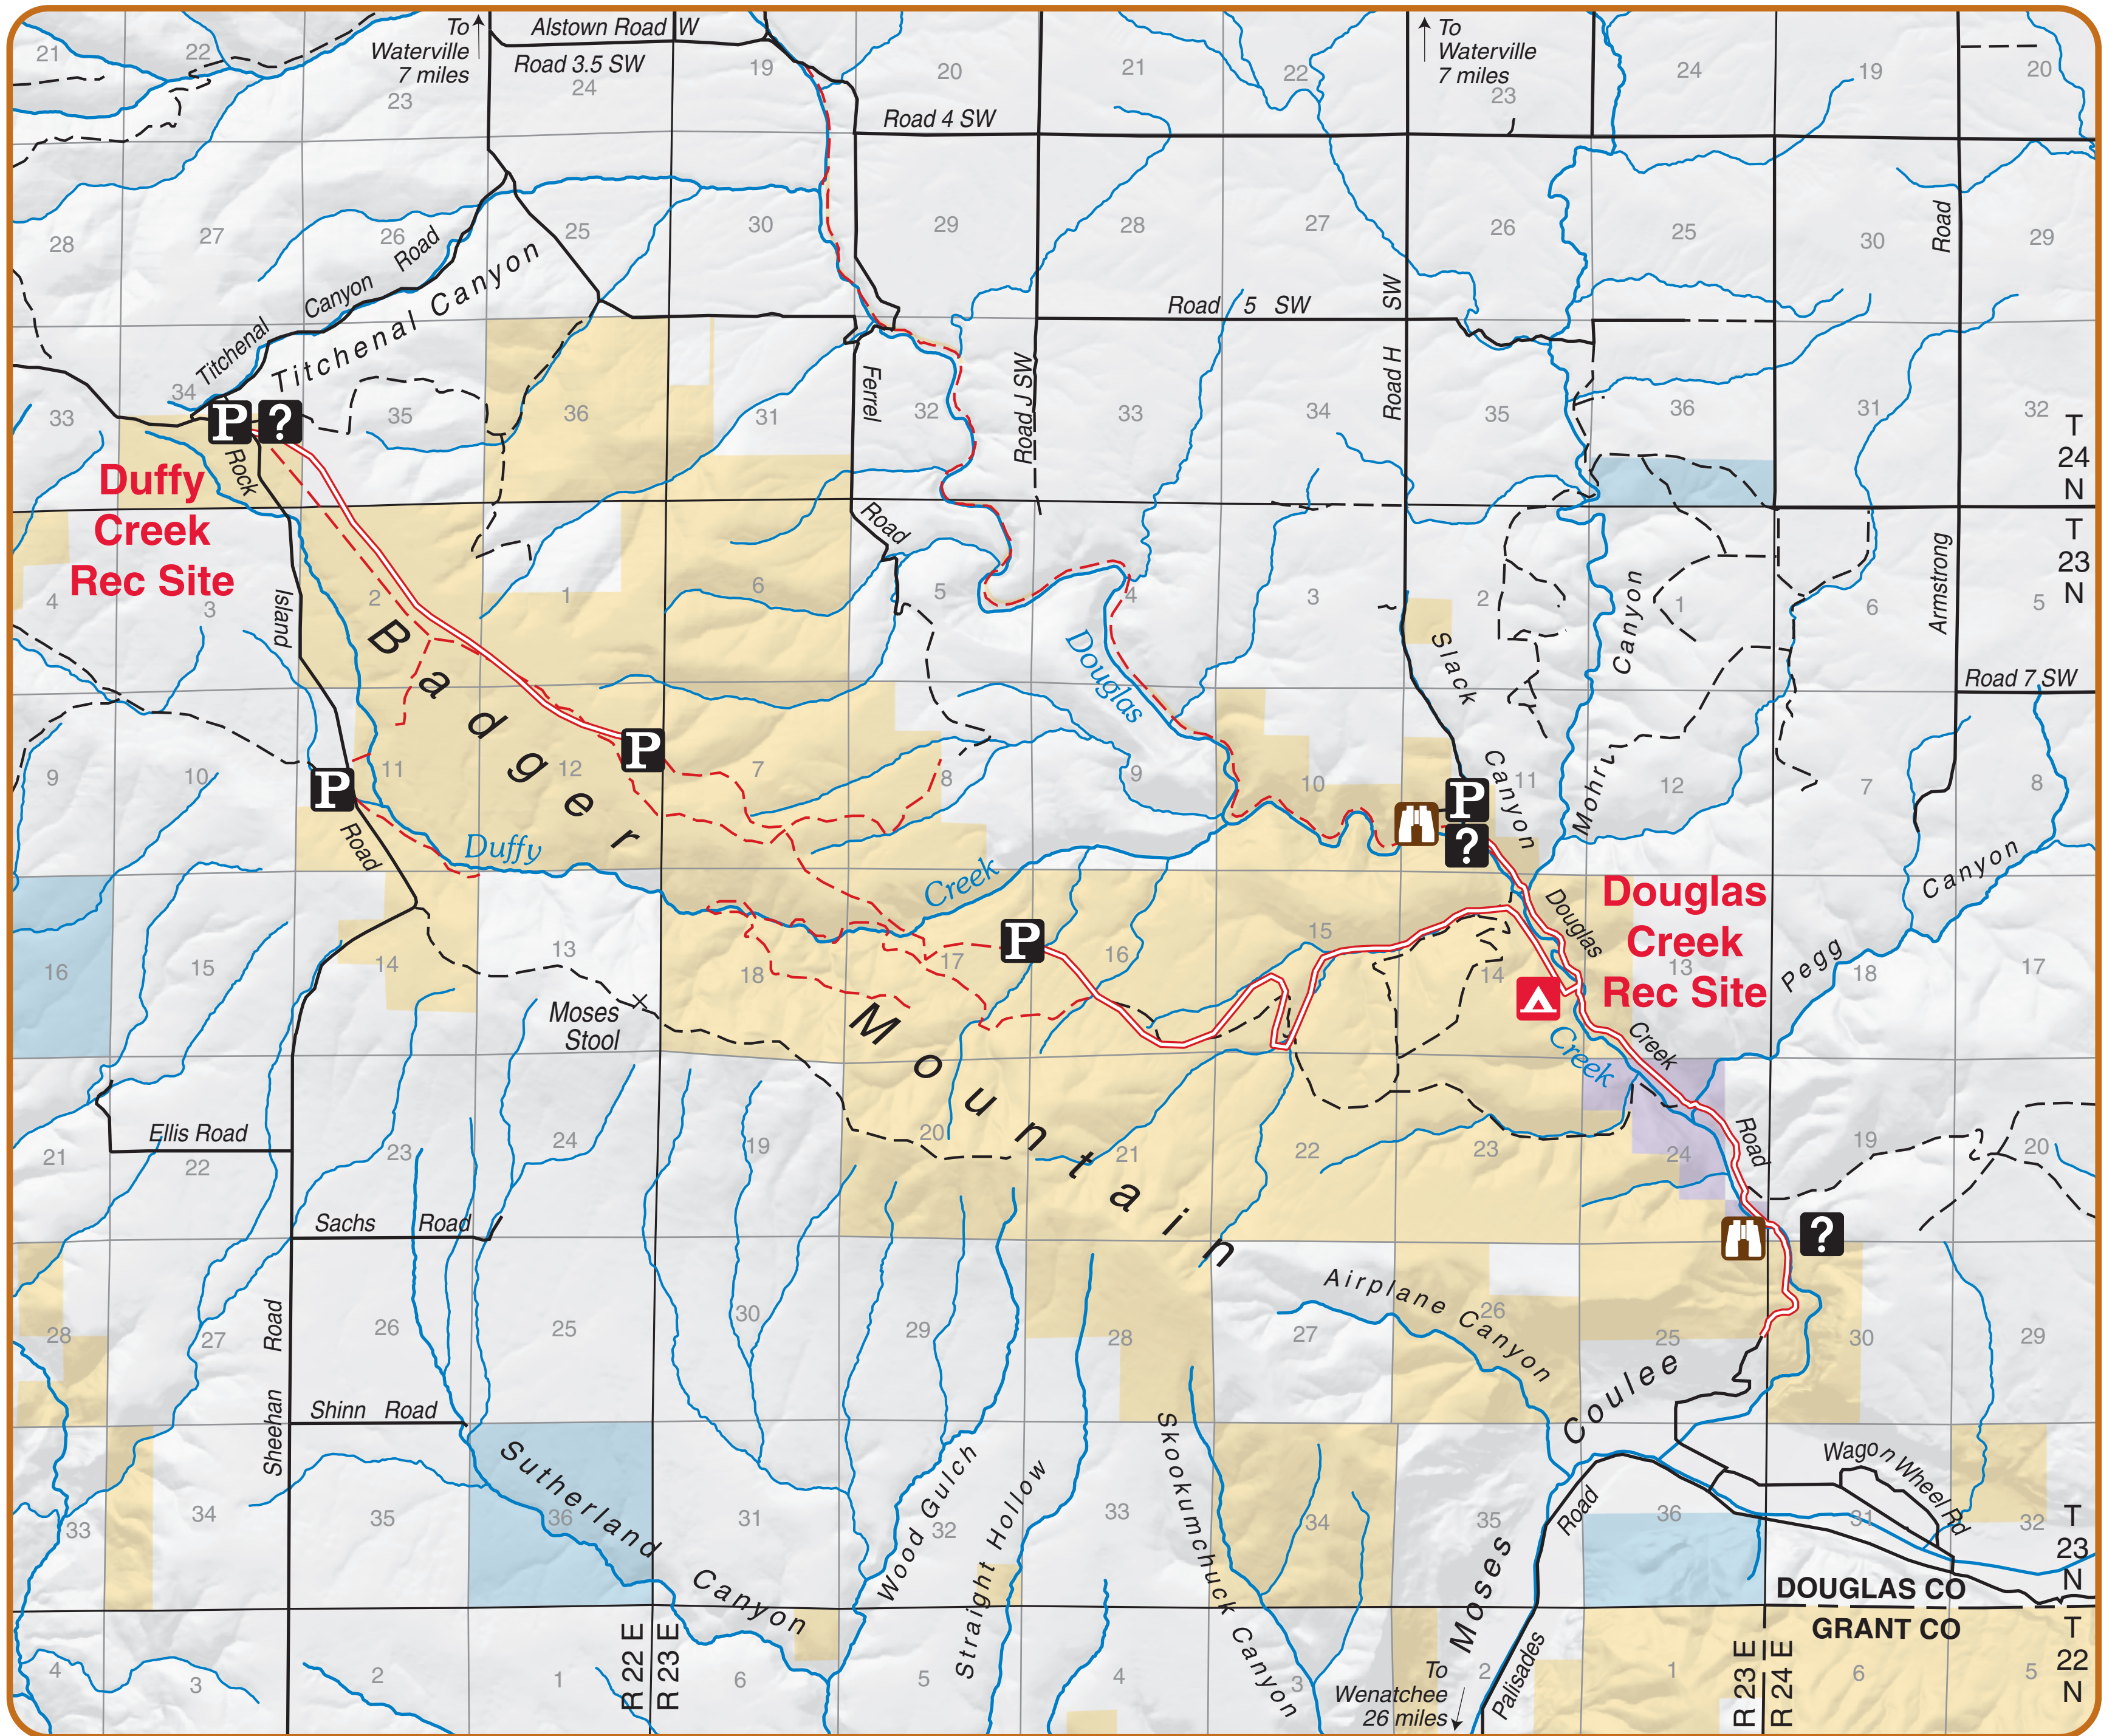

Duffy Creek and Douglas Creek Recreation Sites

Recreation Opportunities

Dispersed
Camping

Hiking

Horseback
Riding

Fishing

Watchable
Wildlife

Hunting

LEGEND

Recreation

- Dispersed Camping
- Information
- Parking
- Watchable Wildlife

Transportation

- Access Route
- Improved Road
- Non-Motorized Trail
- Other Road or Trail, Access as Designated

Administered Land