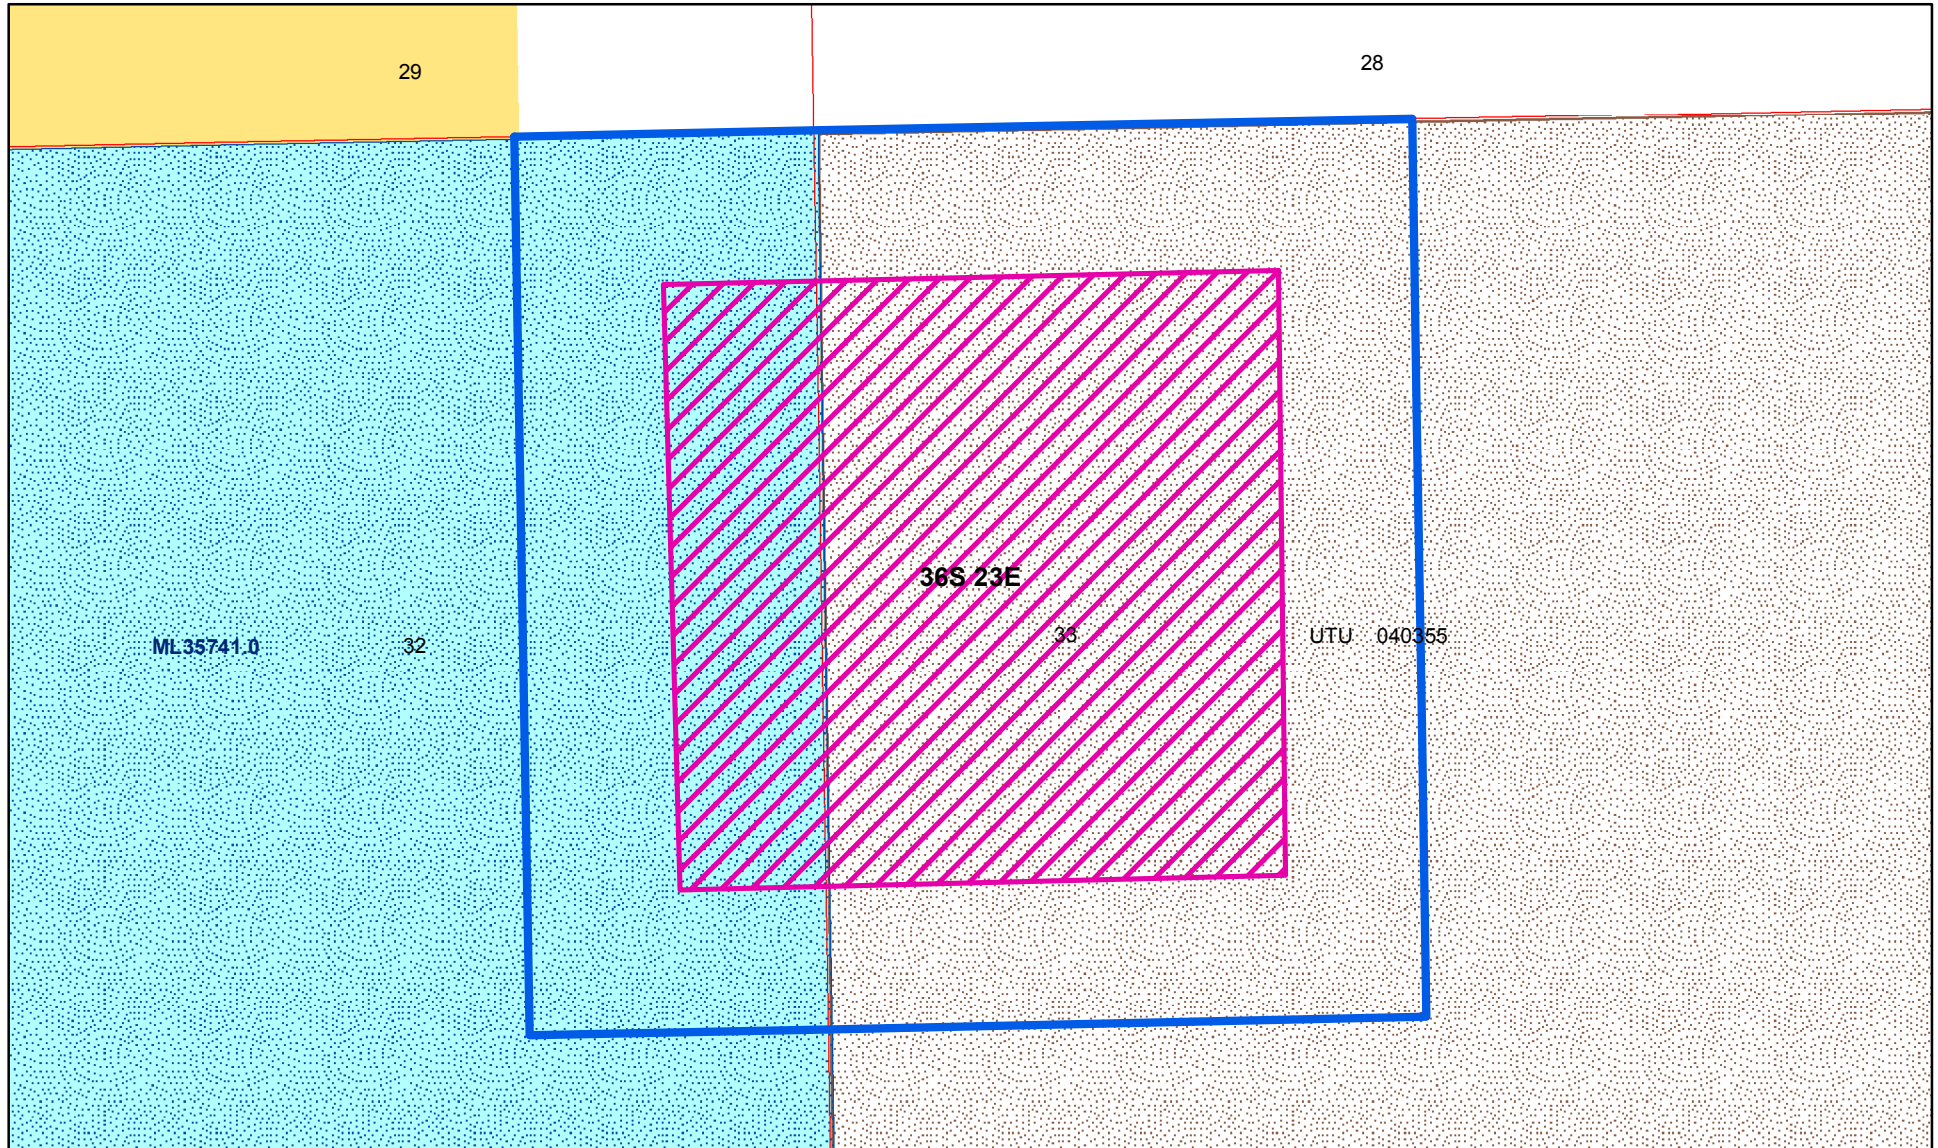

WILD STALLION

SAN JUAN County of Utah

Effective Date: 5/31/1988

PA= Formation Name

- PA= Ismay "A" PA UTU 060841A
- Oil and Gas Unit Agreement

Oil and Gas Lease Parcels

- Authorized Oil and Gas Lease Parcels
- Pending Oil and Gas Lease Parcels
- SITLA Oil and Gas Lease Parcels

UTU 060841X

Acres: 2320.0

- Bureau of Land Management (BLM)
- US Forest Service (USFS)
- National Park Service (NPS)
- Indian Reservation (IR)
- State
- Private
- Township
- Section

Date: 1/19/2018