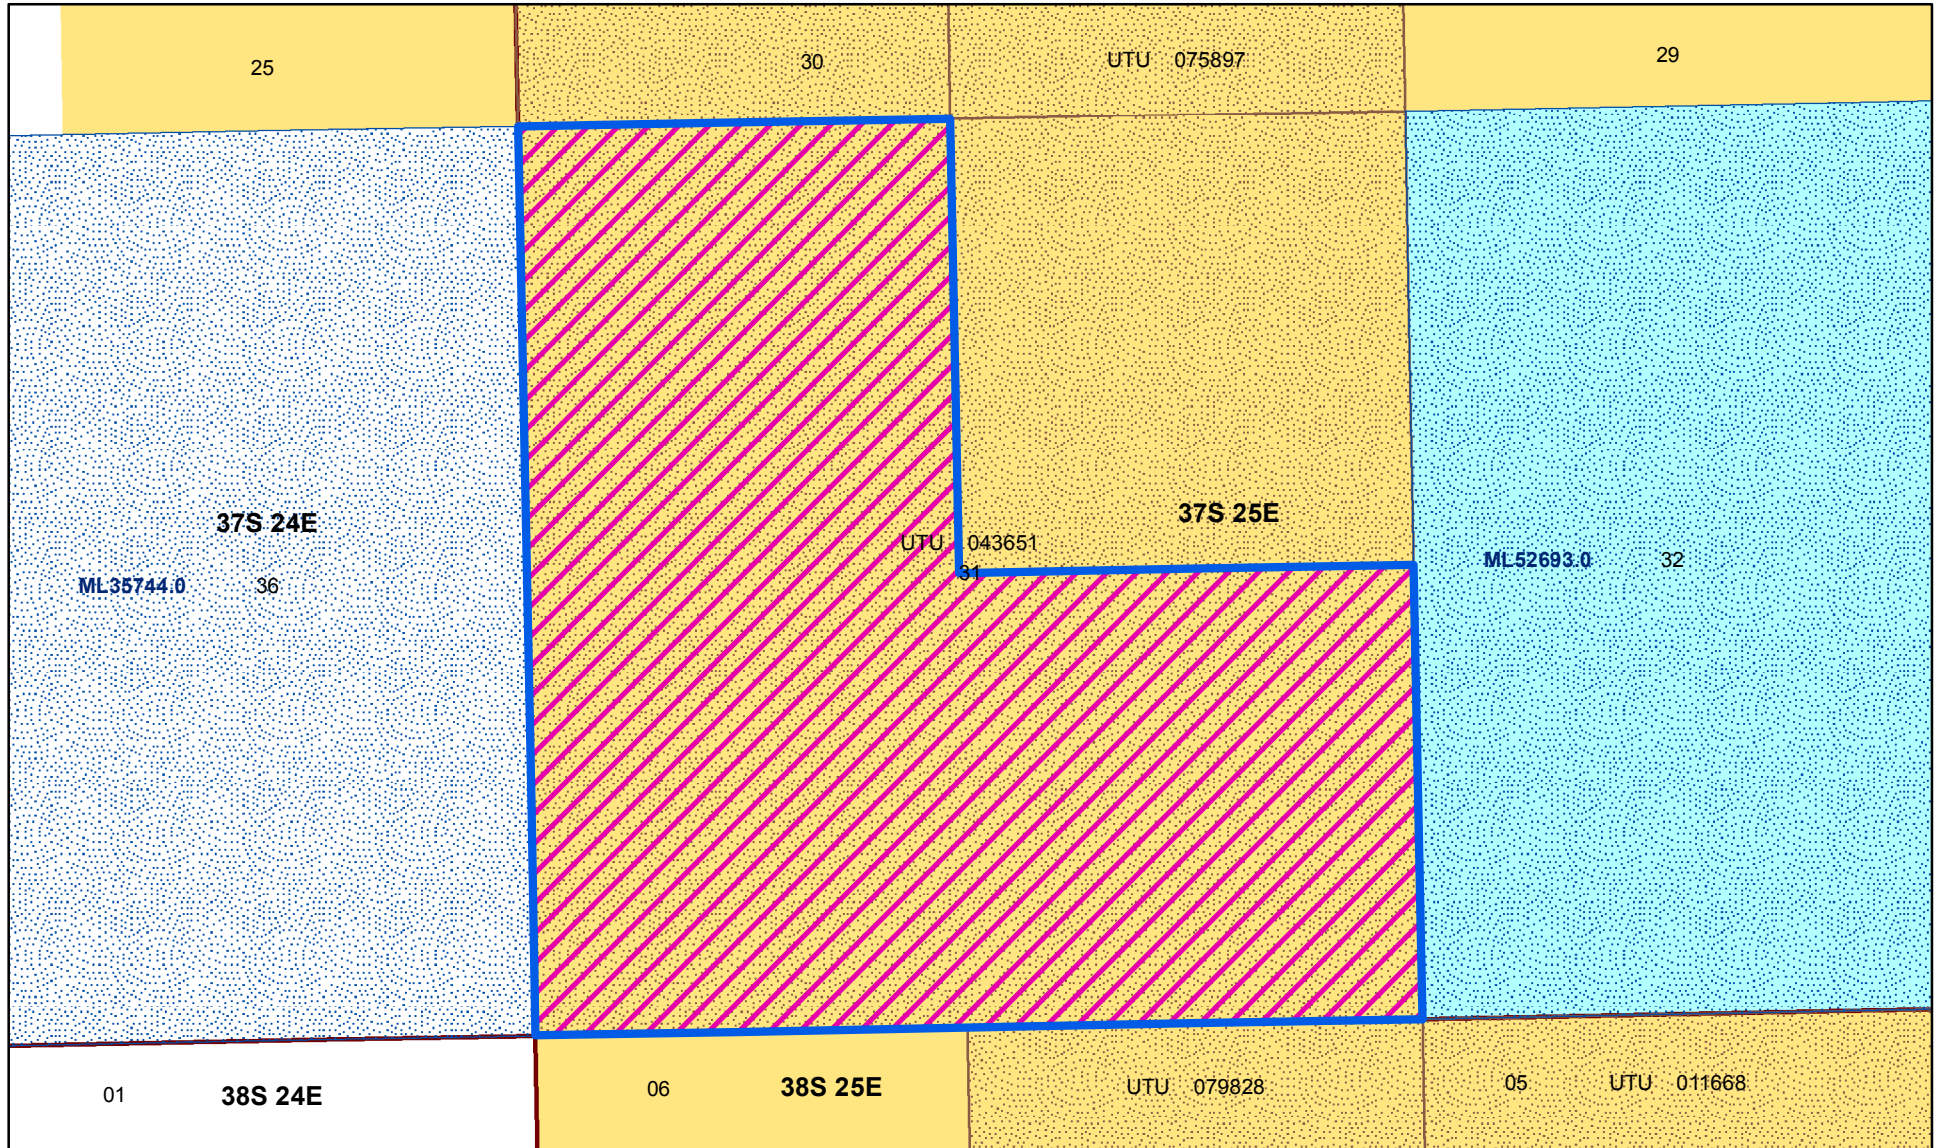

CAZADOR

SAN JUAN County of Utah

Effective Date: 4/6/1987

PA= Formation Name
 PA= Ismay PA "A" UTU 063086A
 Oil and Gas Unit Agreement

Oil and Gas Lease Parcels
 Authorized Oil and Gas Lease Parcels
 Pending Oil and Gas Lease Parcels
 SITLA Oil and Gas Lease Parcels

UTU 063086X
 Acres: 2320.0

Bureau of Land Management (BLM)
 US Forest Service (USFS)
 National Park Service (NPS)
 Indian Reservation (IR)
 State
 Private
 Township
 Section

Date: 1/10/2018