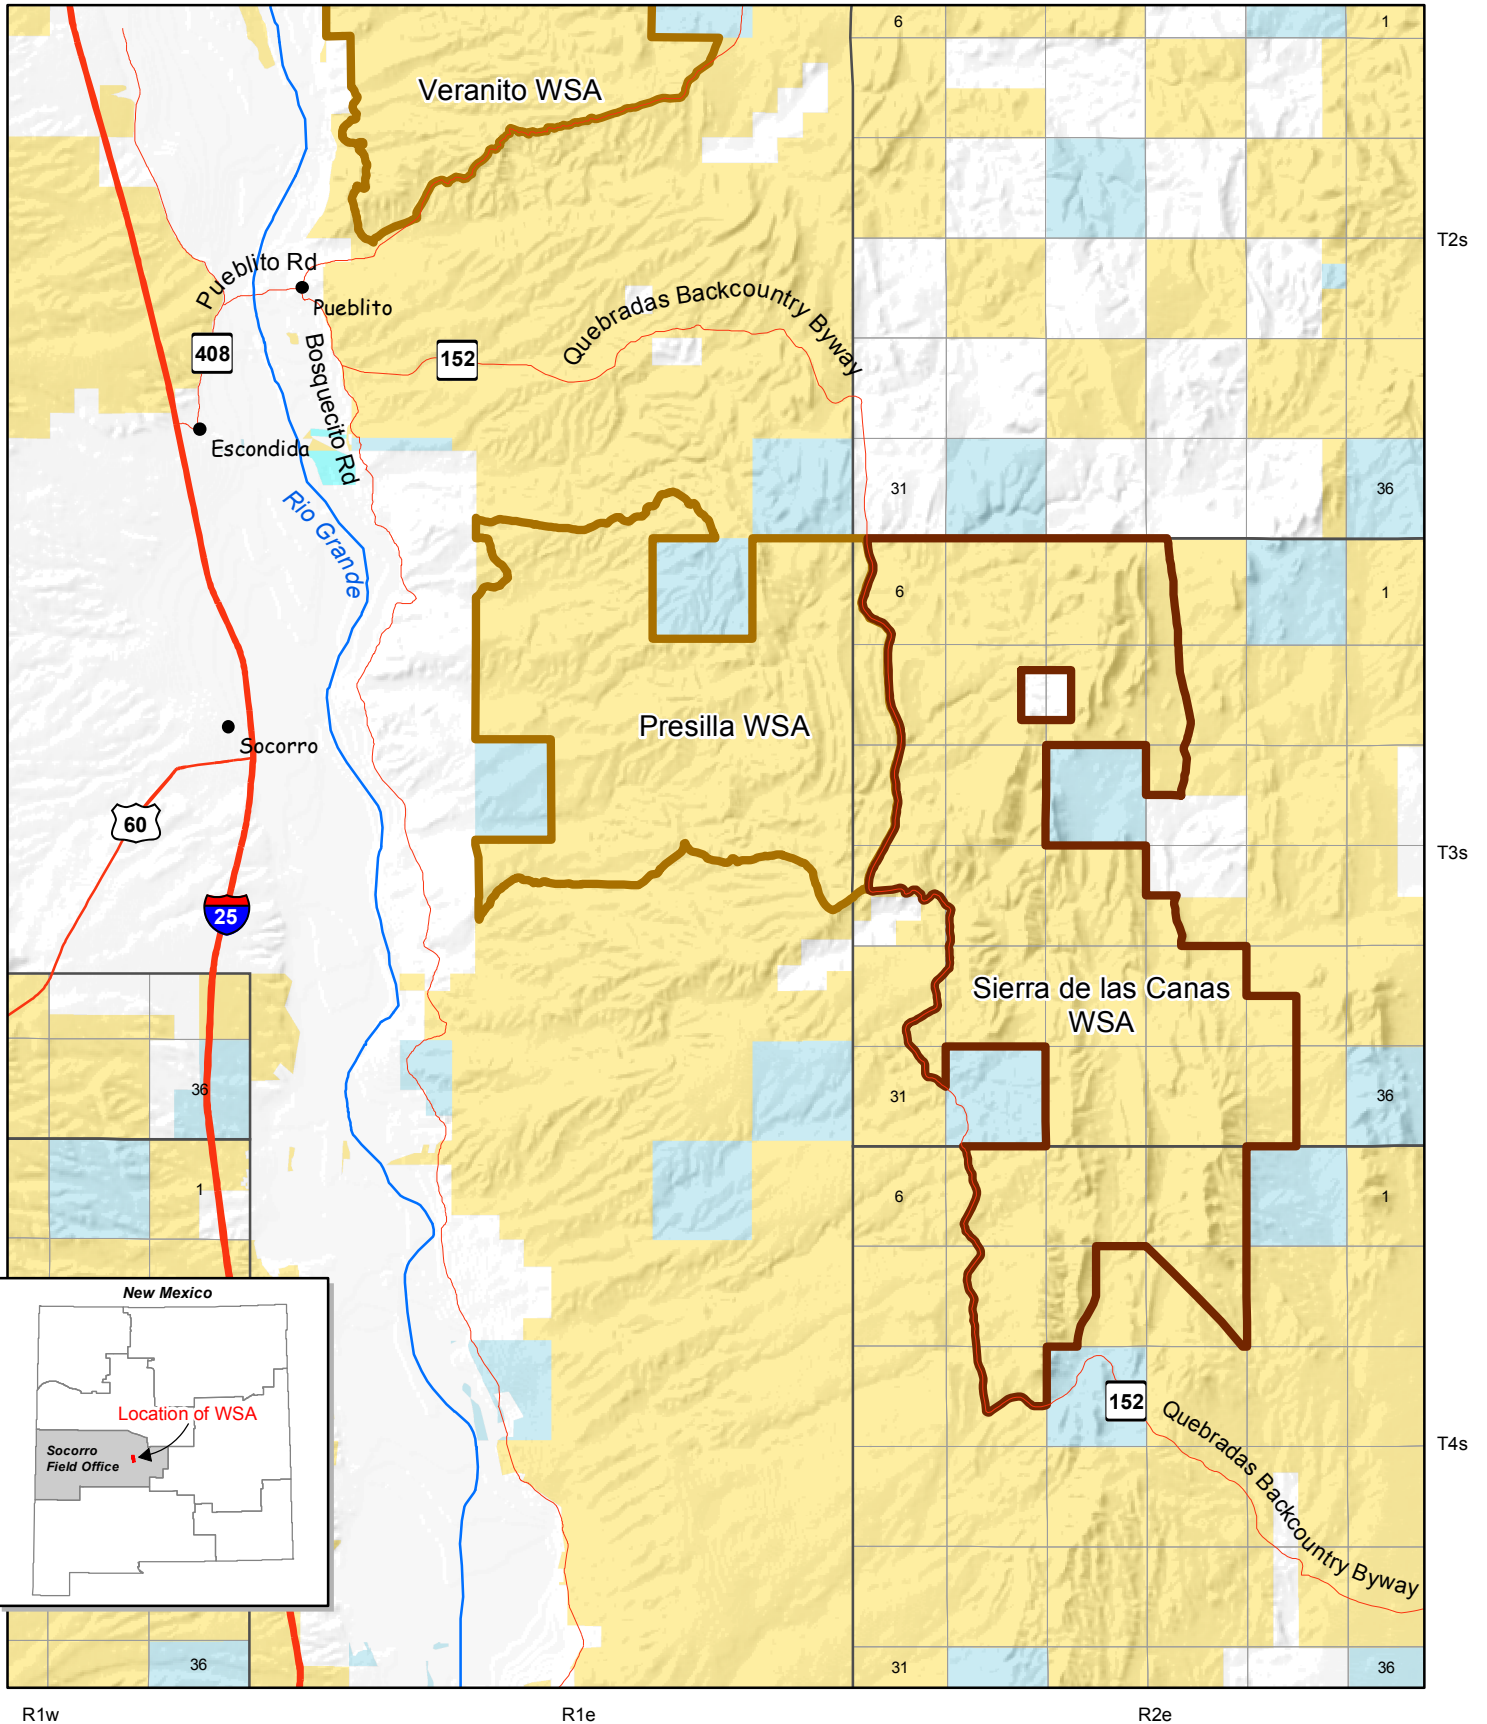

Sierra de las Canas Wilderness Study Area

- Sierra de las Canas WSA
- Bureau of Land Management
- Interstate Highway
- Other WSA
- Private
- US Highway
- State
- County Road
- State Game & Fish

Produced by the BLM New Mexico State Office Geographic Sciences Team
Santa Fe, New Mexico