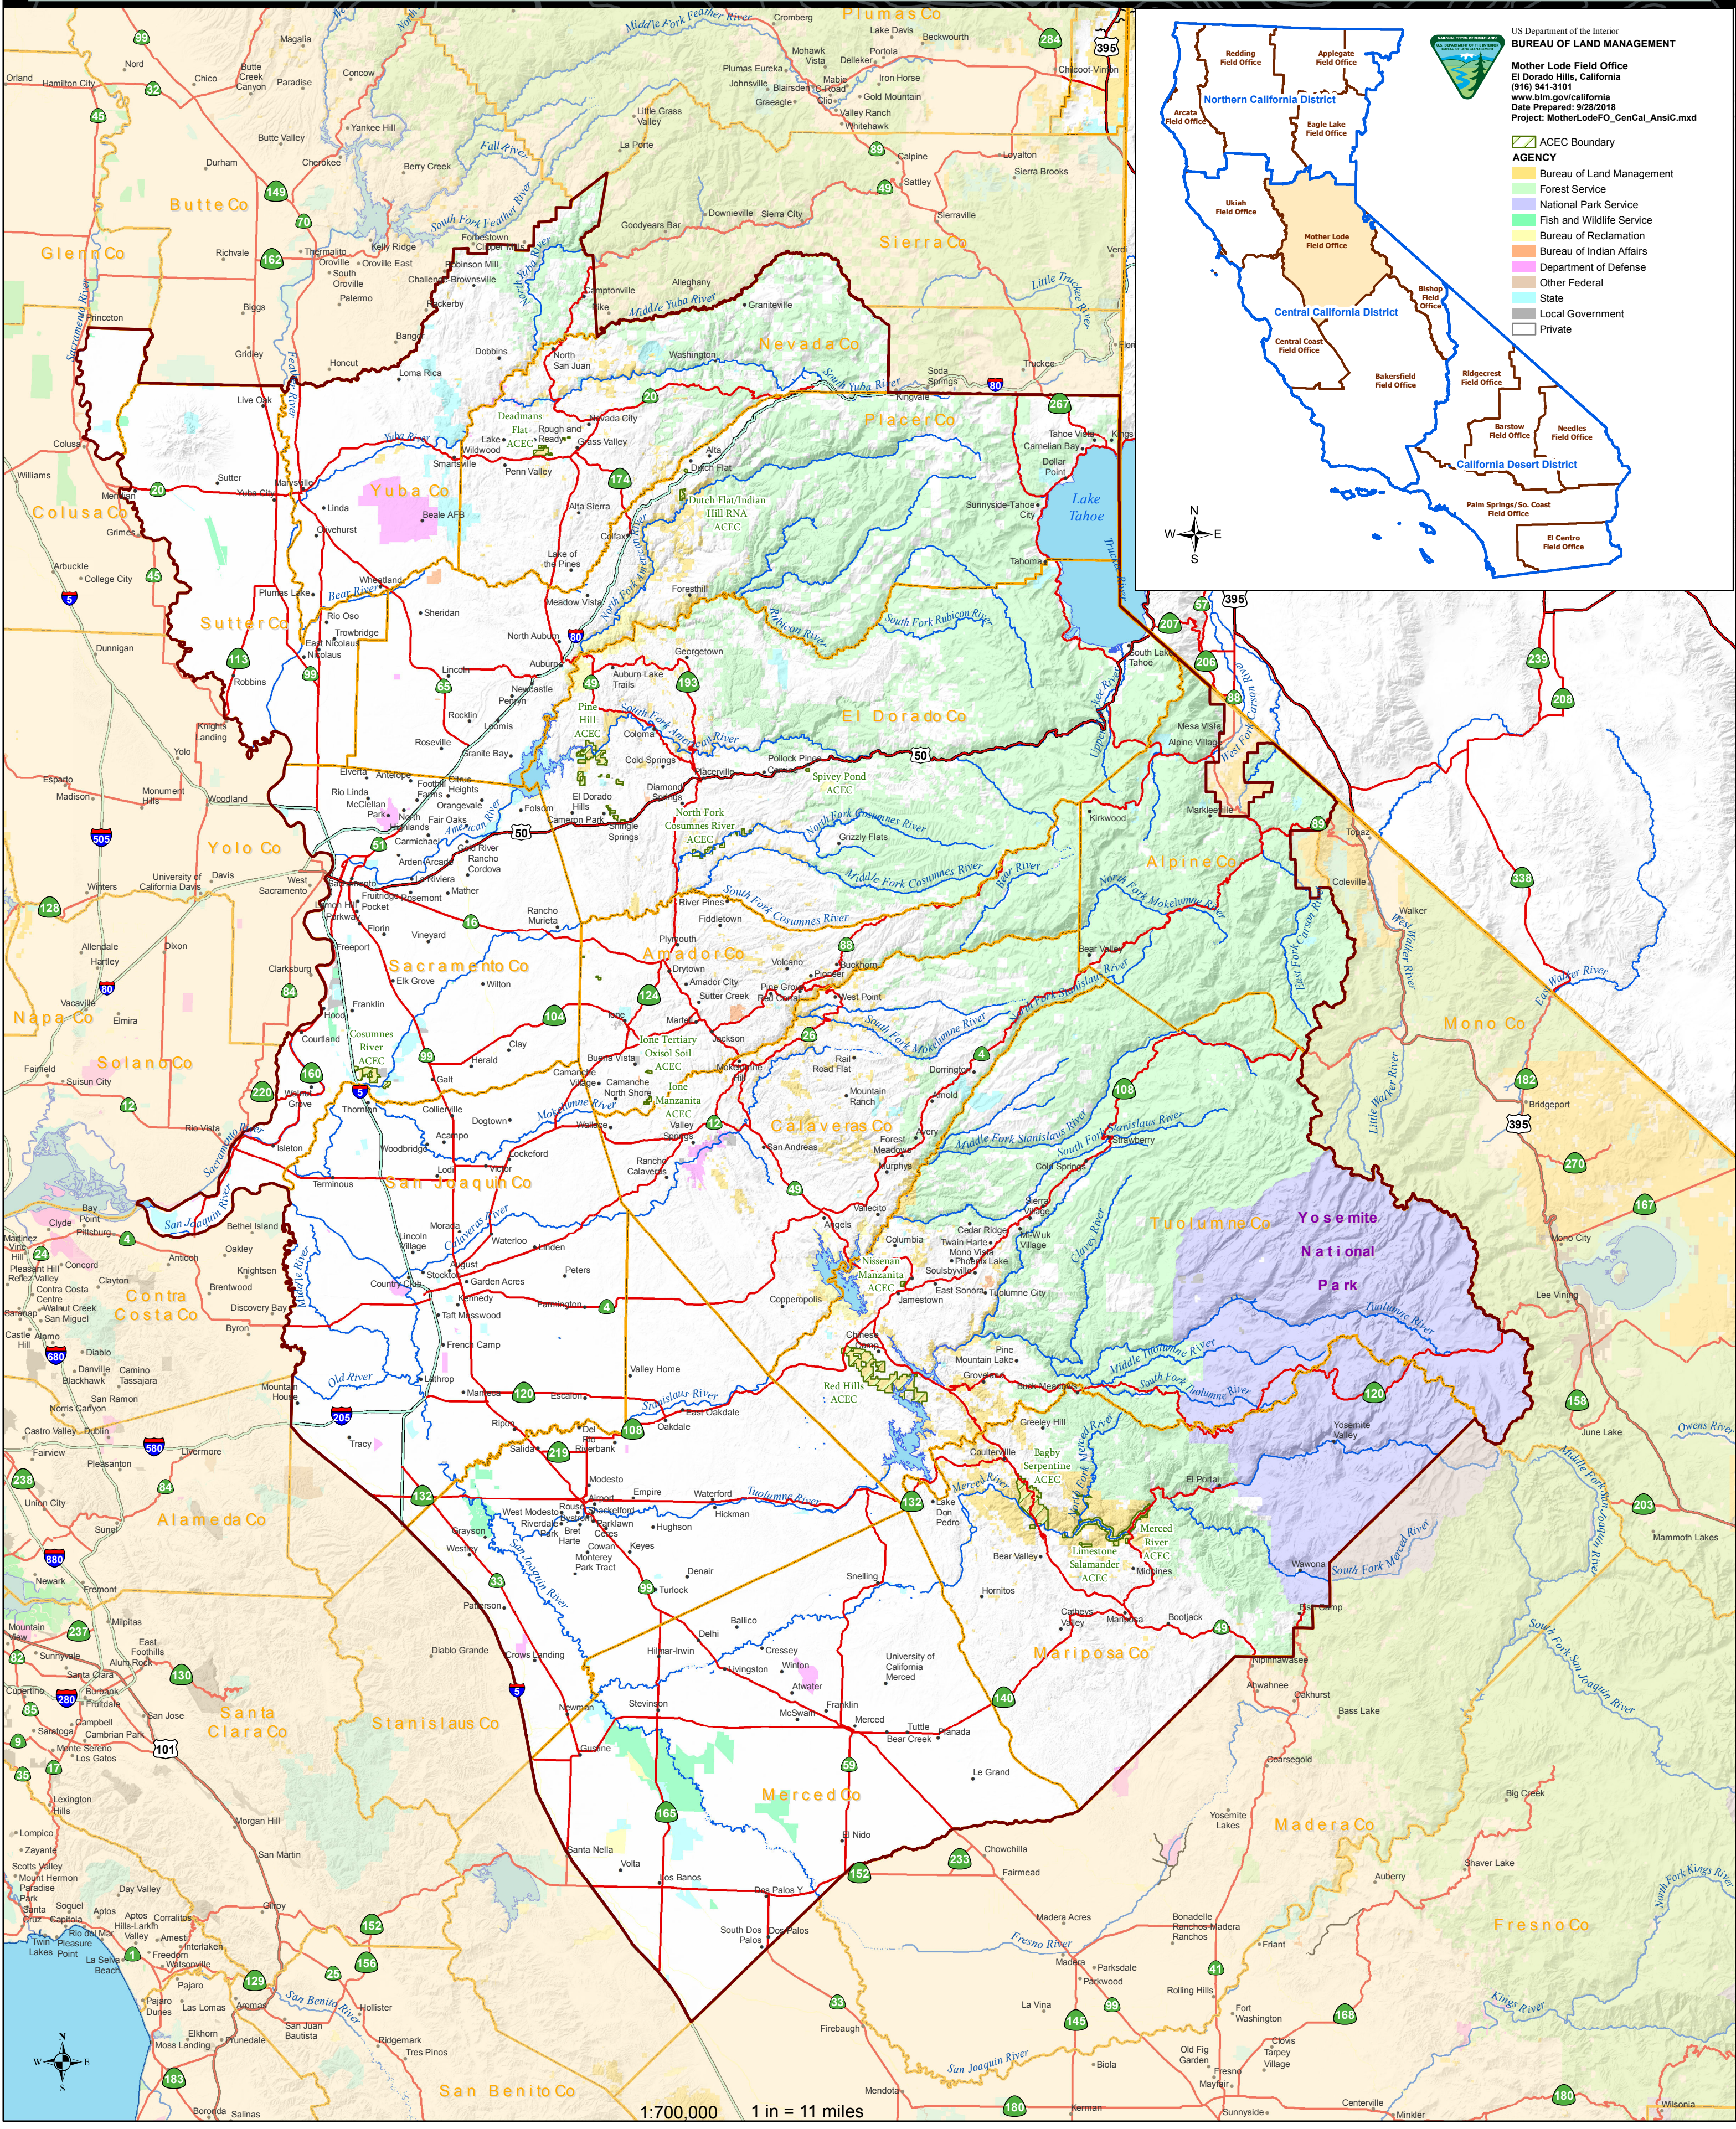

# Central California District Mother Lode Field Office

US Department of the Interior  
**BUREAU OF LAND MANAGEMENT**  
Mother Lode Field Office  
El Dorado Hills, California  
(916) 841-3101  
[www.blm.gov/california](http://www.blm.gov/california)  
Date Prepared: 9/28/2018  
Project: MotherLodeFO\_CenCal\_AnsiC.mxd

- ACEC Boundary
- Bureau of Land Management
- Forest Service
- National Park Service
- Fish and Wildlife Service
- Bureau of Reclamation
- Bureau of Indian Affairs
- Department of Defense
- Other Federal
- State
- Local Government
- Private