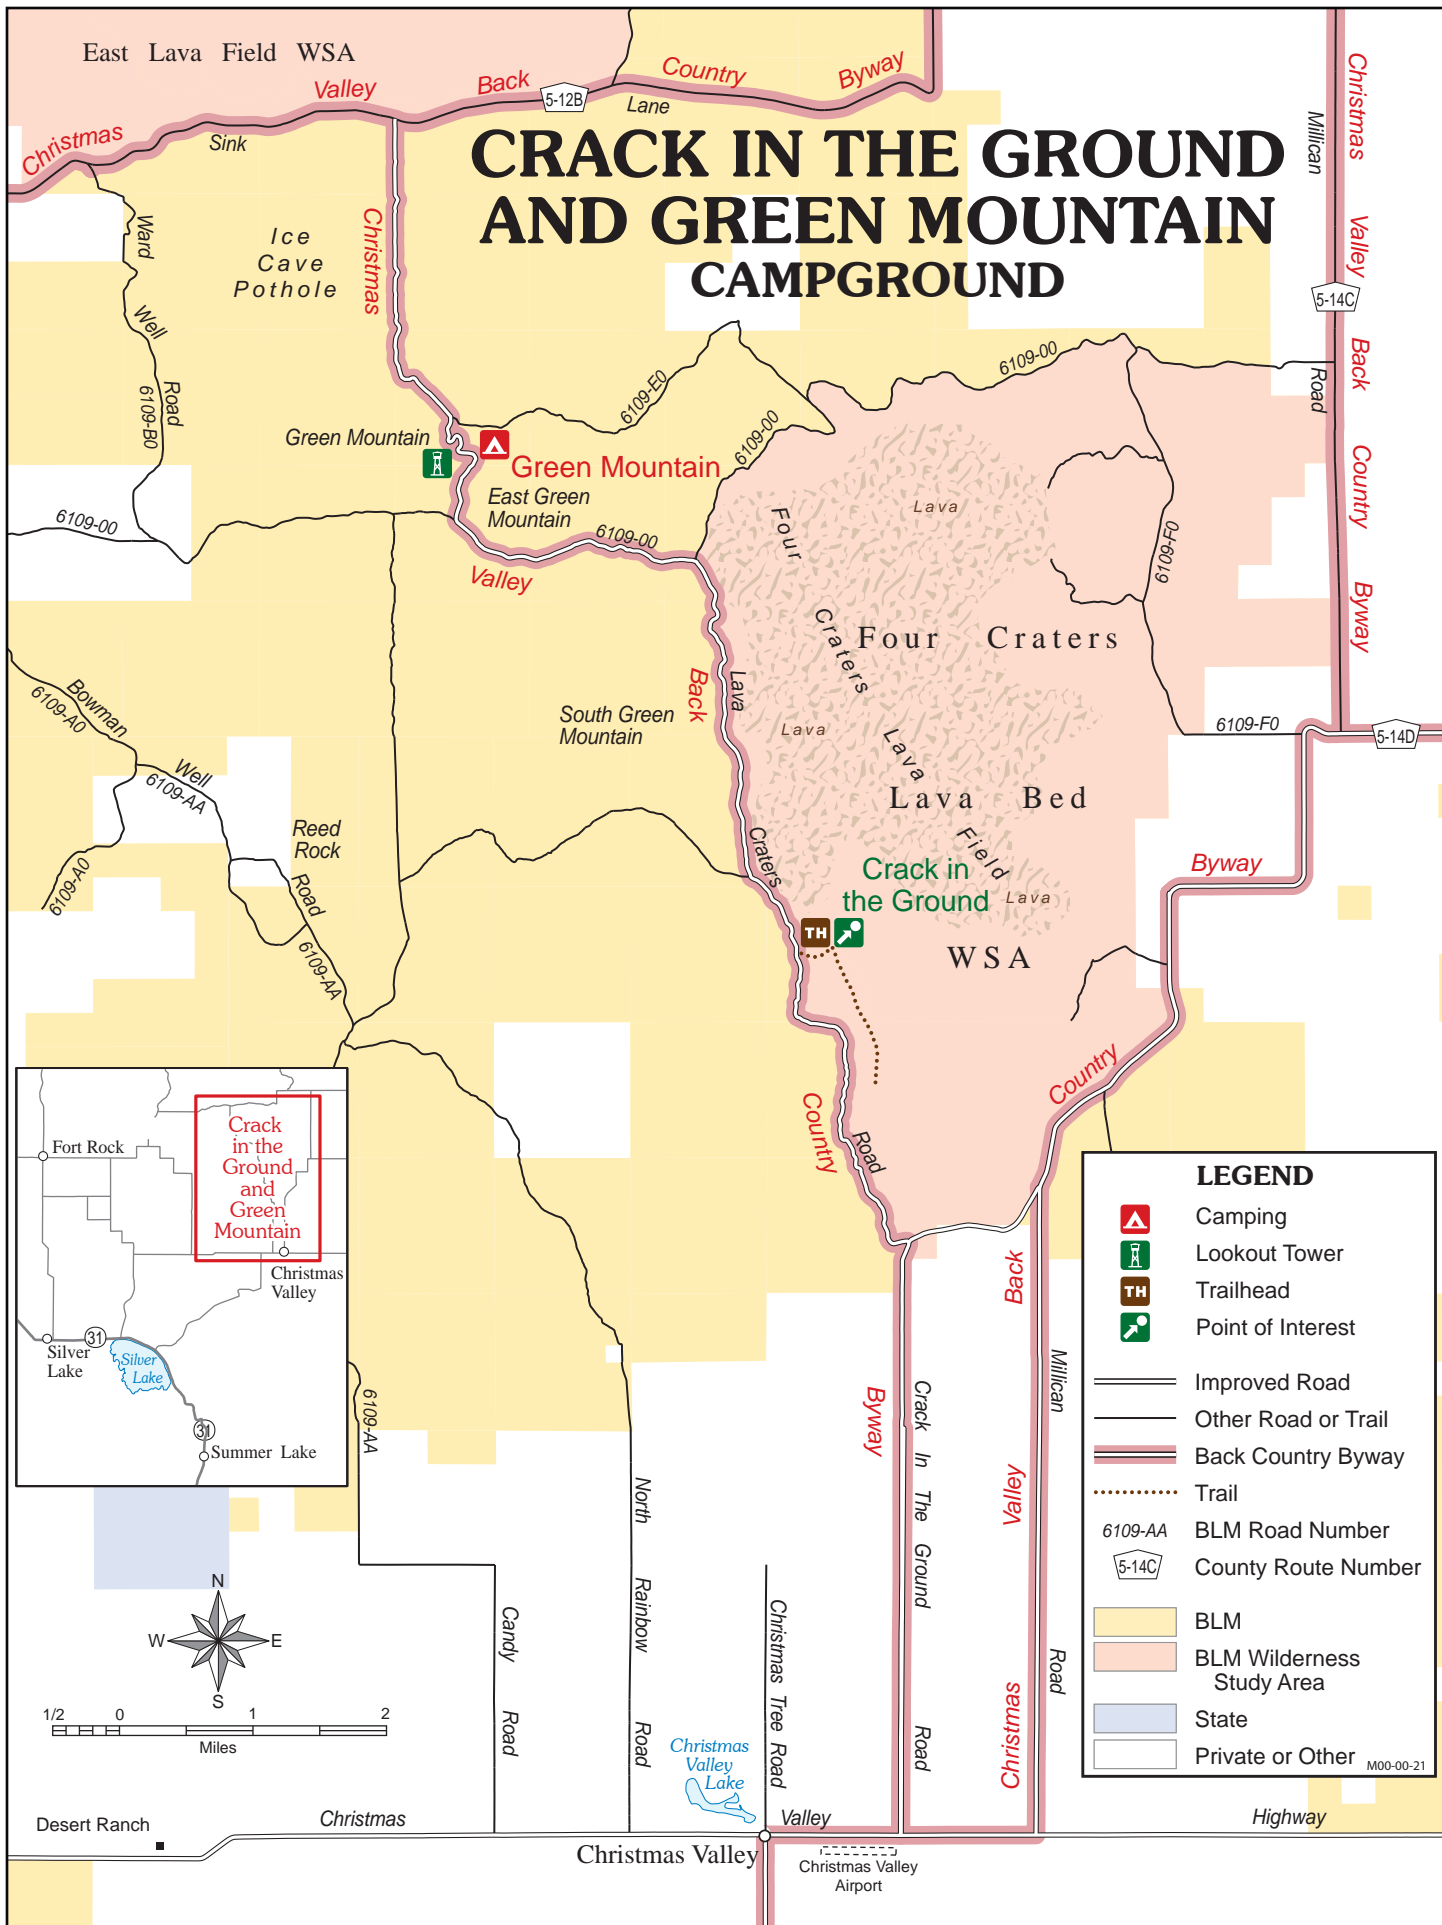

CRACK IN THE GROUND AND GREEN MOUNTAIN CAMPGROUND

LEGEND	
	Camping
	Lookout Tower
	Trailhead
	Point of Interest
	Improved Road
	Other Road or Trail
	Back Country Byway
	Trail
	BLM Road Number
	County Route Number
	BLM
	BLM Wilderness Study Area
	State
	Private or Other

M00-00-21