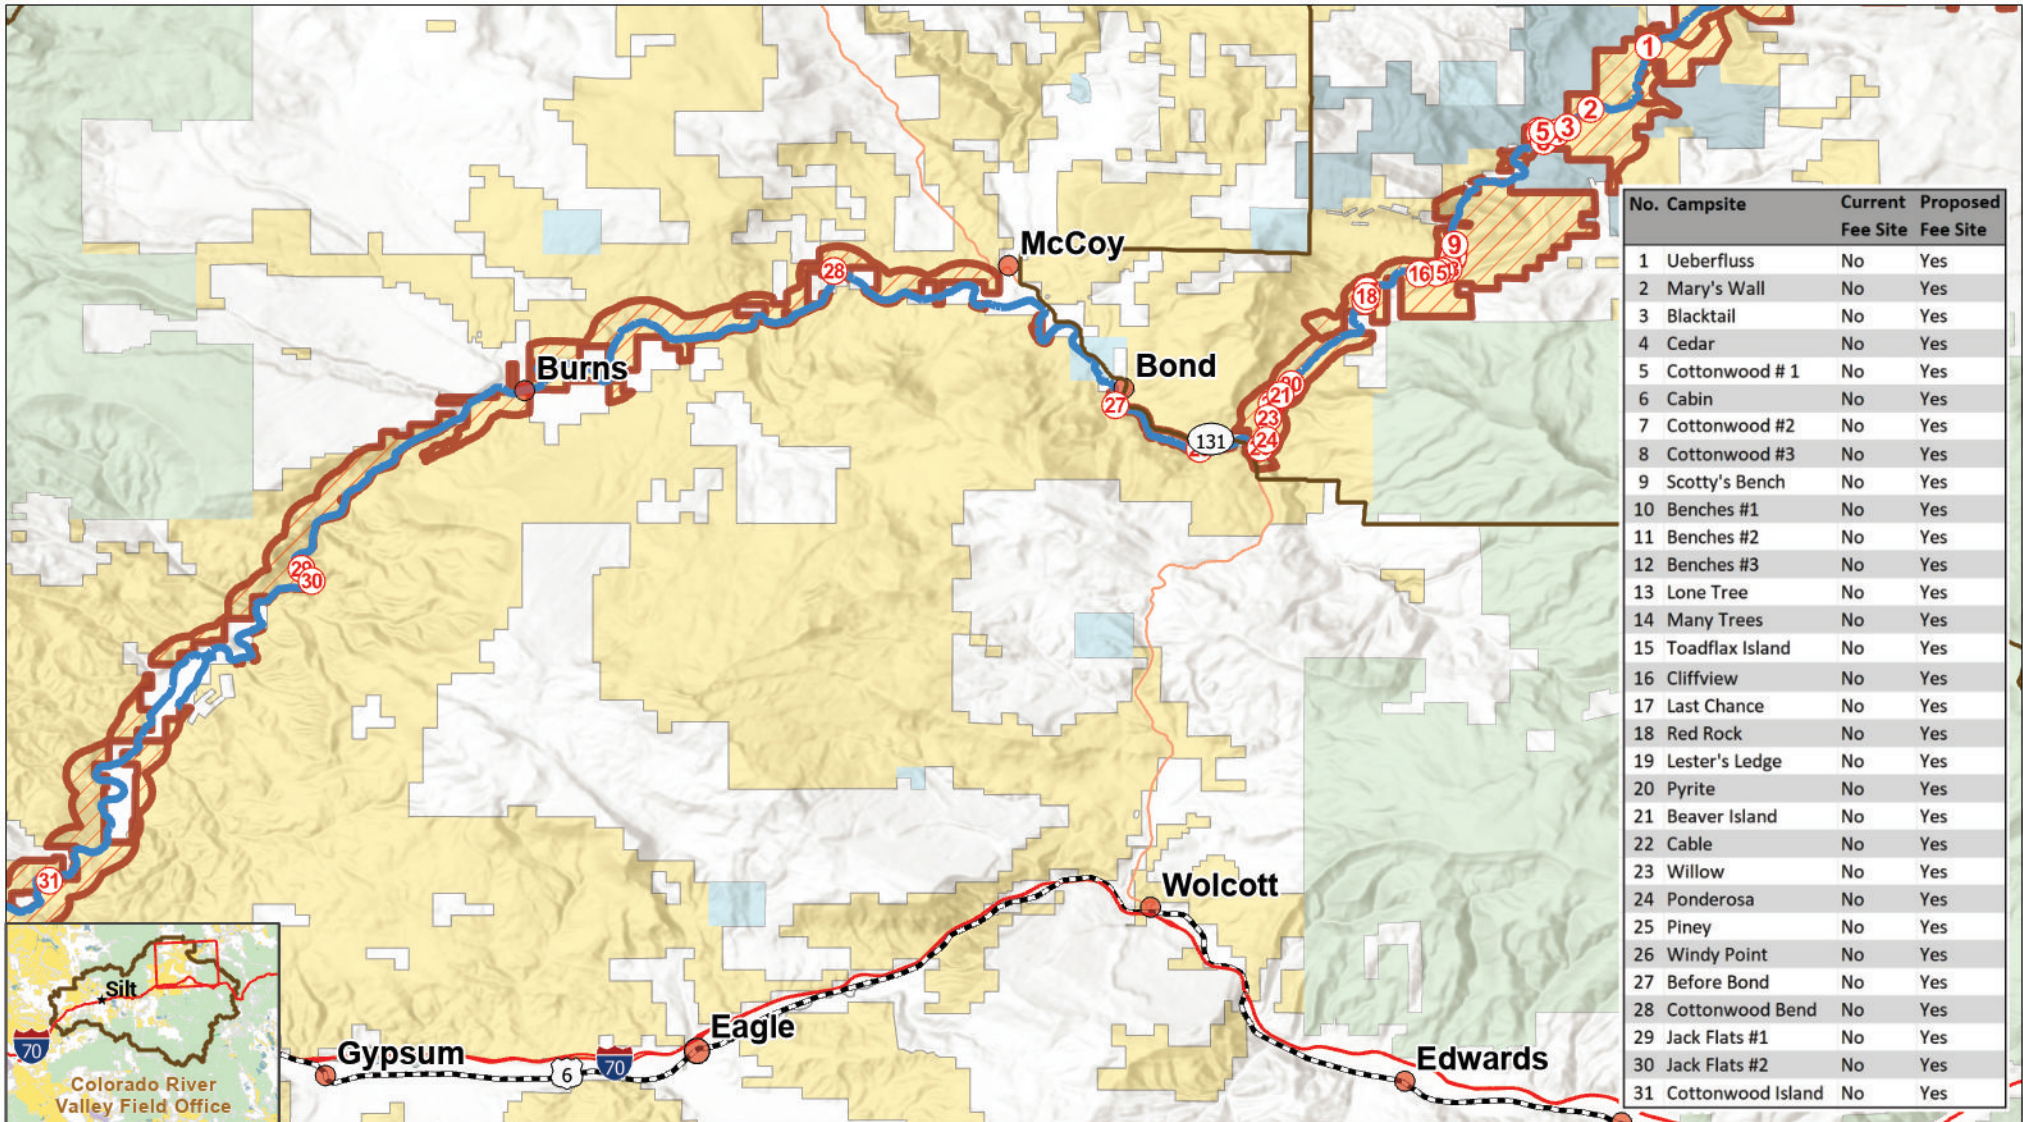

- 1 Dispersed River Campsites
- Colorado River
- Upper Colorado River SRMA

- Surface Management
- Bureau of Land Management
 - State, County, City, Areas
 - US Forest Service

- Private
- Private
 - State
 - US Forest Service

- BLM Field Office Areas Boundary
- Colorado River Valley - Kremmling

- Routes
- Interstate
 - State Highway

- US Highway

10/25/2024 No warranty is made by the Bureau of Land Management as to the accuracy, reliability, or completeness of this map or the data displayed for individual use or aggregate use with other data.