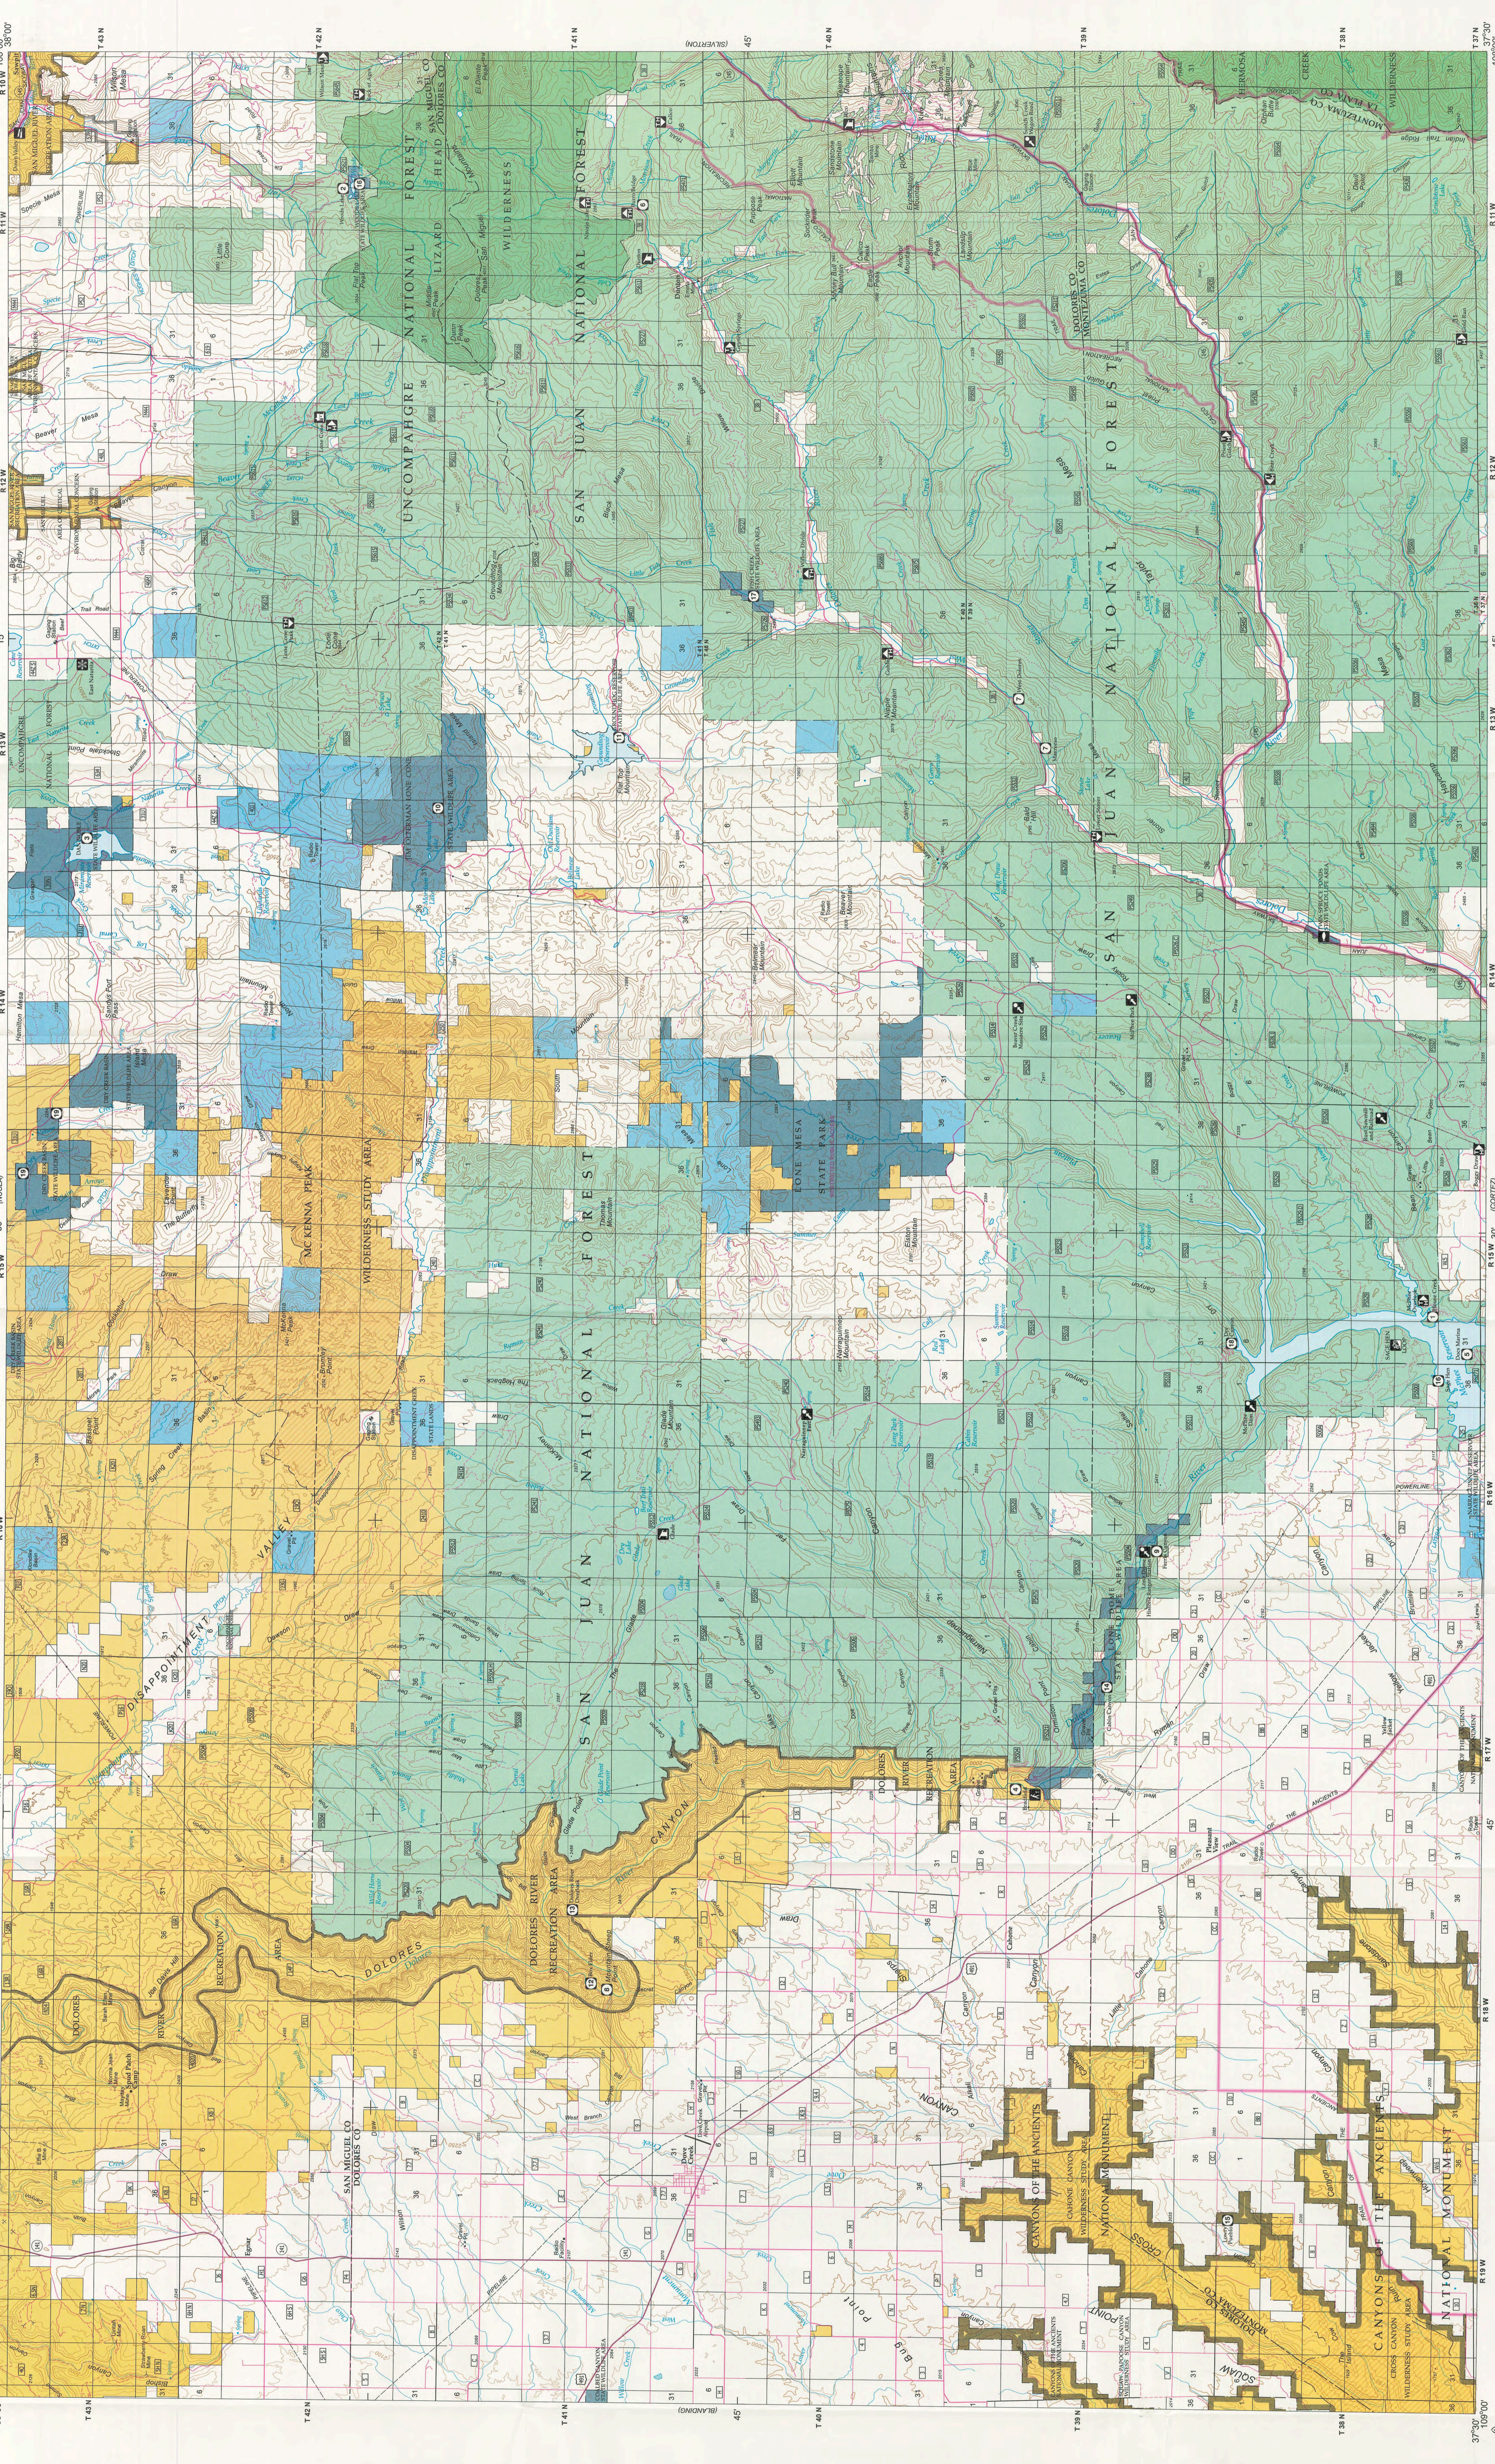

TOPOGRAPHIC MAP SYMBOLS. A detailed legend for various map features including roads, trails, water features, and land boundaries.

30 X 60 MINUTE SERIES (TOPOGRAPHIC)

DOVE CREEK, COLORADO

DOVE CREEK, COLORADO

LAND STATUS LEGEND. Legend for different land statuses including public lands, wilderness, and other federal lands.

LAND STATUS LEGEND. Legend for different land statuses including public lands, wilderness, and other federal lands.

LAND STATUS LEGEND. Legend for different land statuses including public lands, wilderness, and other federal lands.

INDEX TO 1:24,000-SCALE MAPS. A grid index table with columns 1-32 and rows 1-32.

TOWNSHIP DIAGRAM. A diagram showing the location of the map within the surrounding township grid.