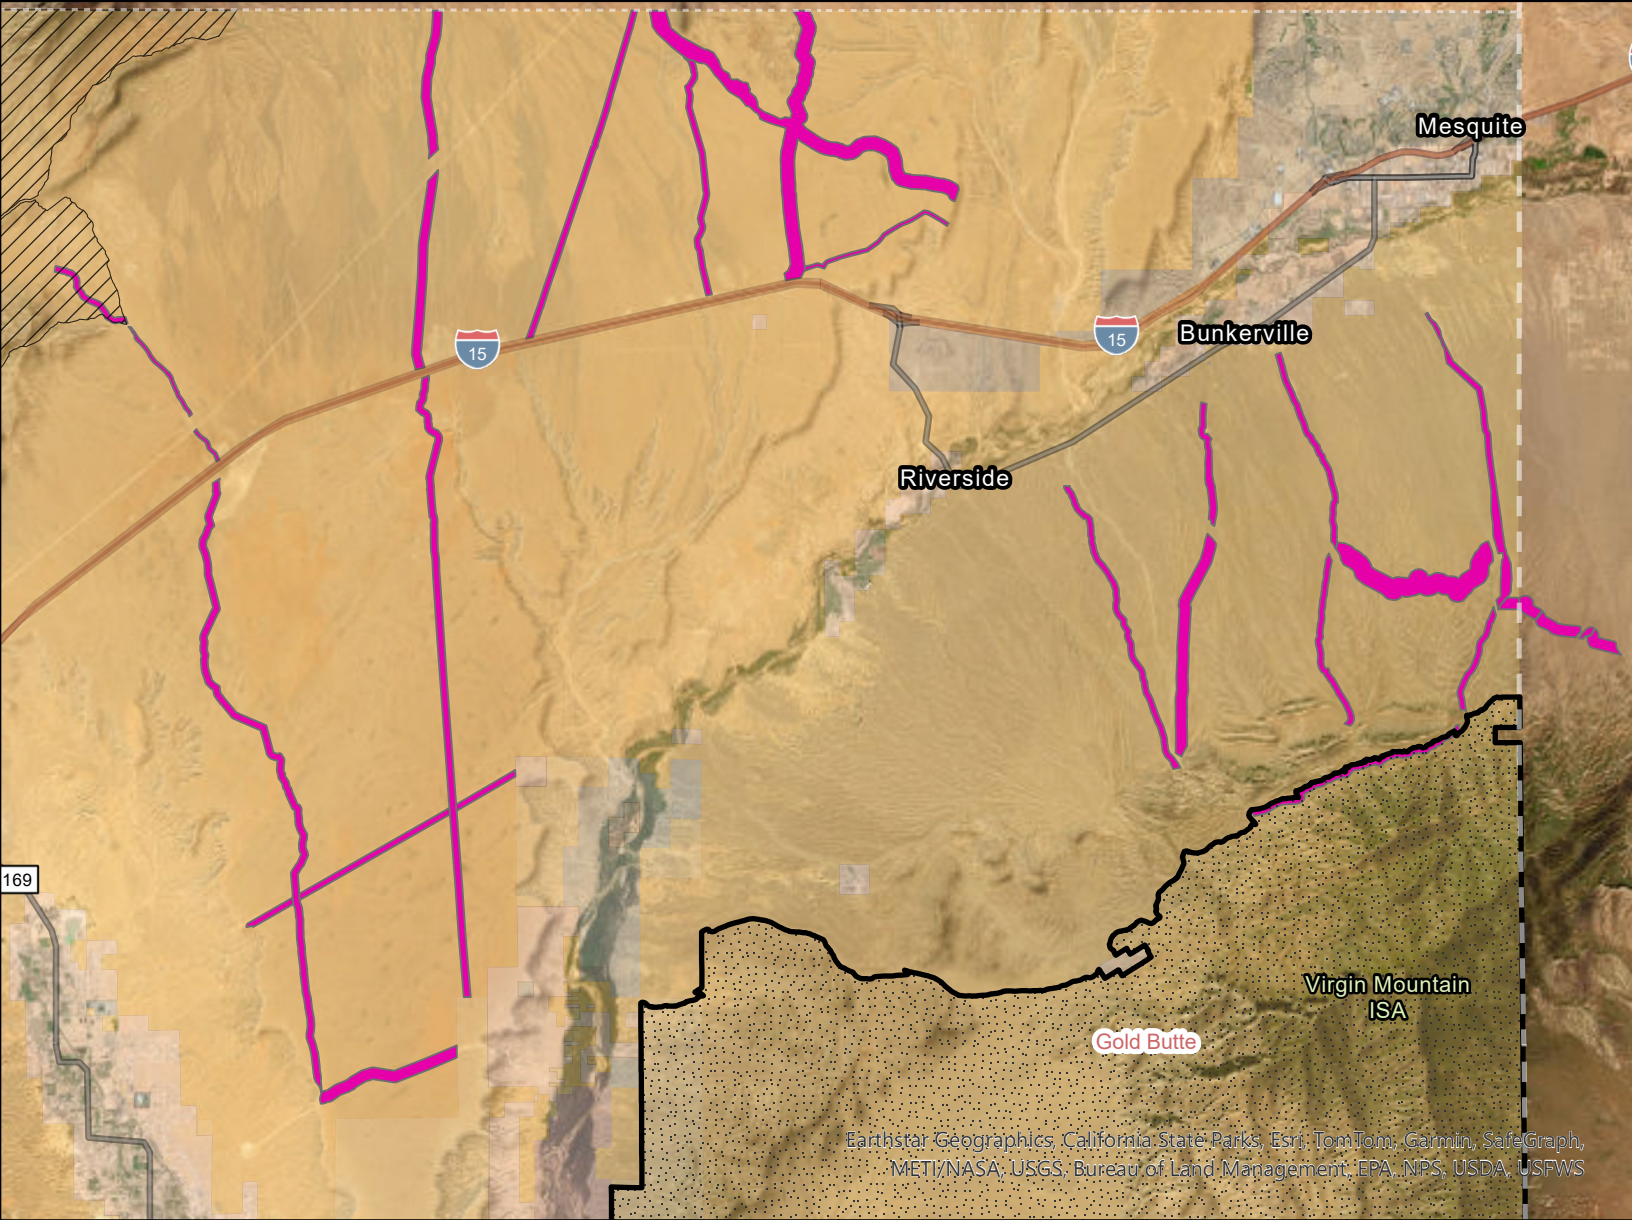

United States Department of the Interior - Bureau of Land Management

Mormon Mesa and Gold Butte National Monument - Fuels Treatment Areas

Earthstar Geographics, California State Parks, Esri, TomTom, Garmin, SafeGraph, METI/NASA, USGS, Bureau of Land Management, EPA, NPS, USDA, USFWS

Legend

- | | |
|---------------------------|---------------------------|
| SNDO National Monument | Bureau of Reclamation |
| SNDO BLM Wilderness | Department of Defense |
| MORMAN_MESA_HABITA | Department of Energy |
| goldbutte_NORTH_WUI_ | Fish and Wildlife Service |
| SNDO Land Status | Forest Service |
| Bureau of Indian Affairs | National Park Service |
| Bureau of Land Management | Nevada State |
| | Local Government |
| | Private |