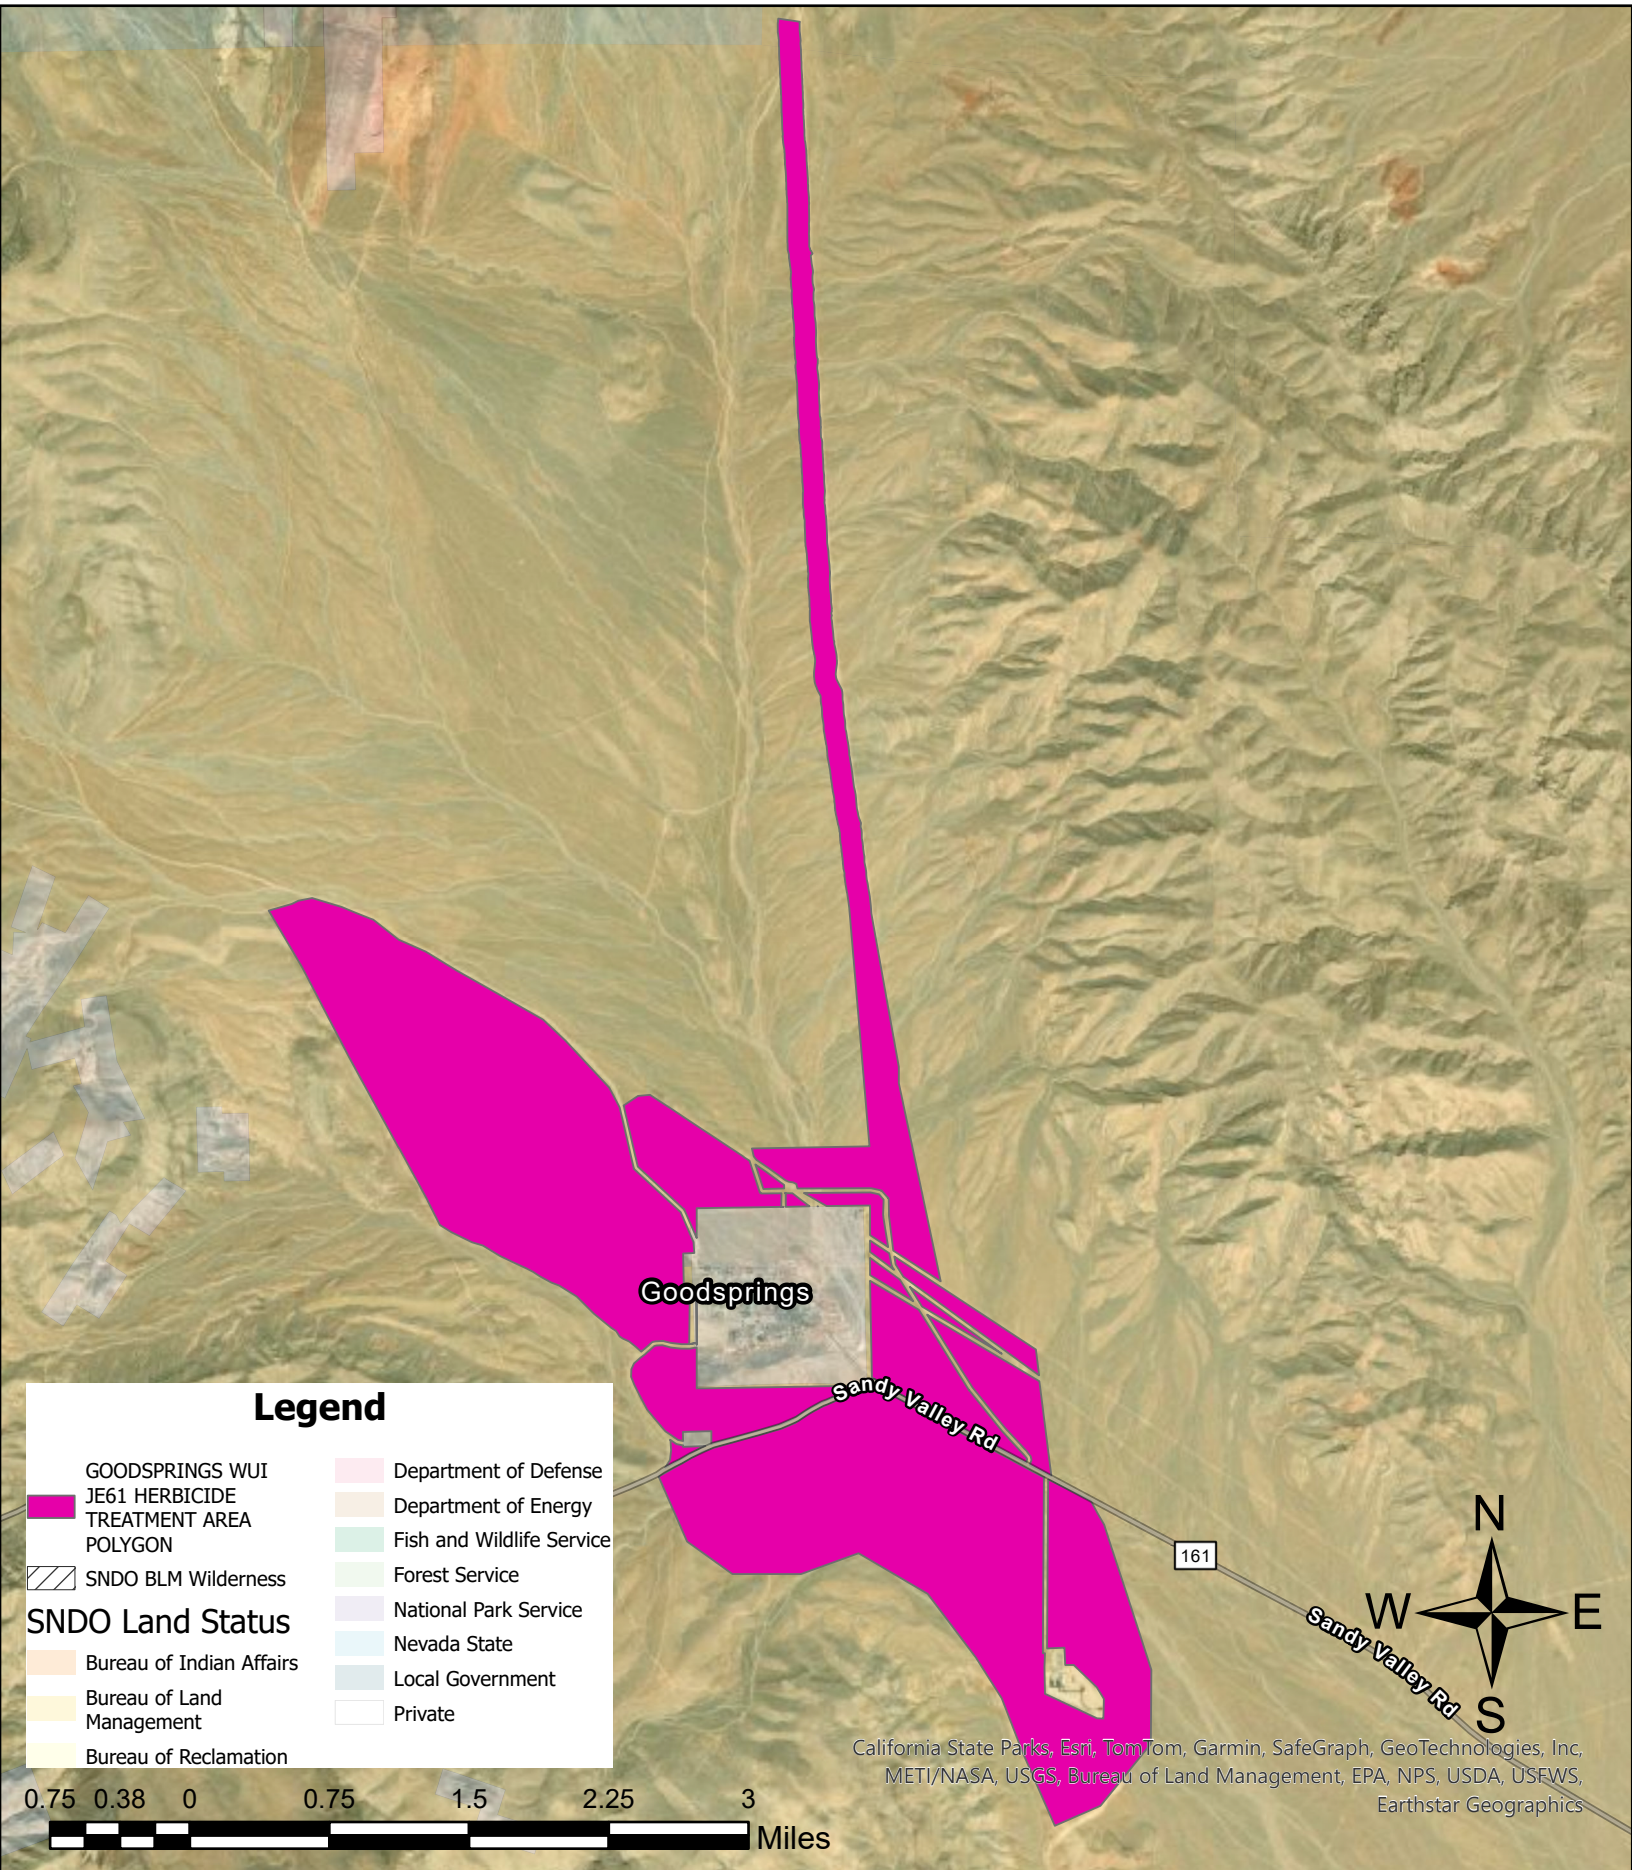

United States Department of the Interior Bureau of Land Management Goodsprings - Fuels Treatment Areas

Legend

GOODSPRINGS WUI JE61 HERBICIDE TREATMENT AREA POLYGON	Department of Defense
SNDO BLM Wilderness	Department of Energy
SNDO Land Status	Fish and Wildlife Service
Bureau of Indian Affairs	Forest Service
Bureau of Land Management	National Park Service
Bureau of Reclamation	Nevada State
	Local Government
	Private

California State Parks, Esri, TomTom, Garmin, SafeGraph, GeoTechnologies, Inc, METI/NASA, USGS, Bureau of Land Management, EPA, NPS, USDA, USFWS, Earthstar Geographics