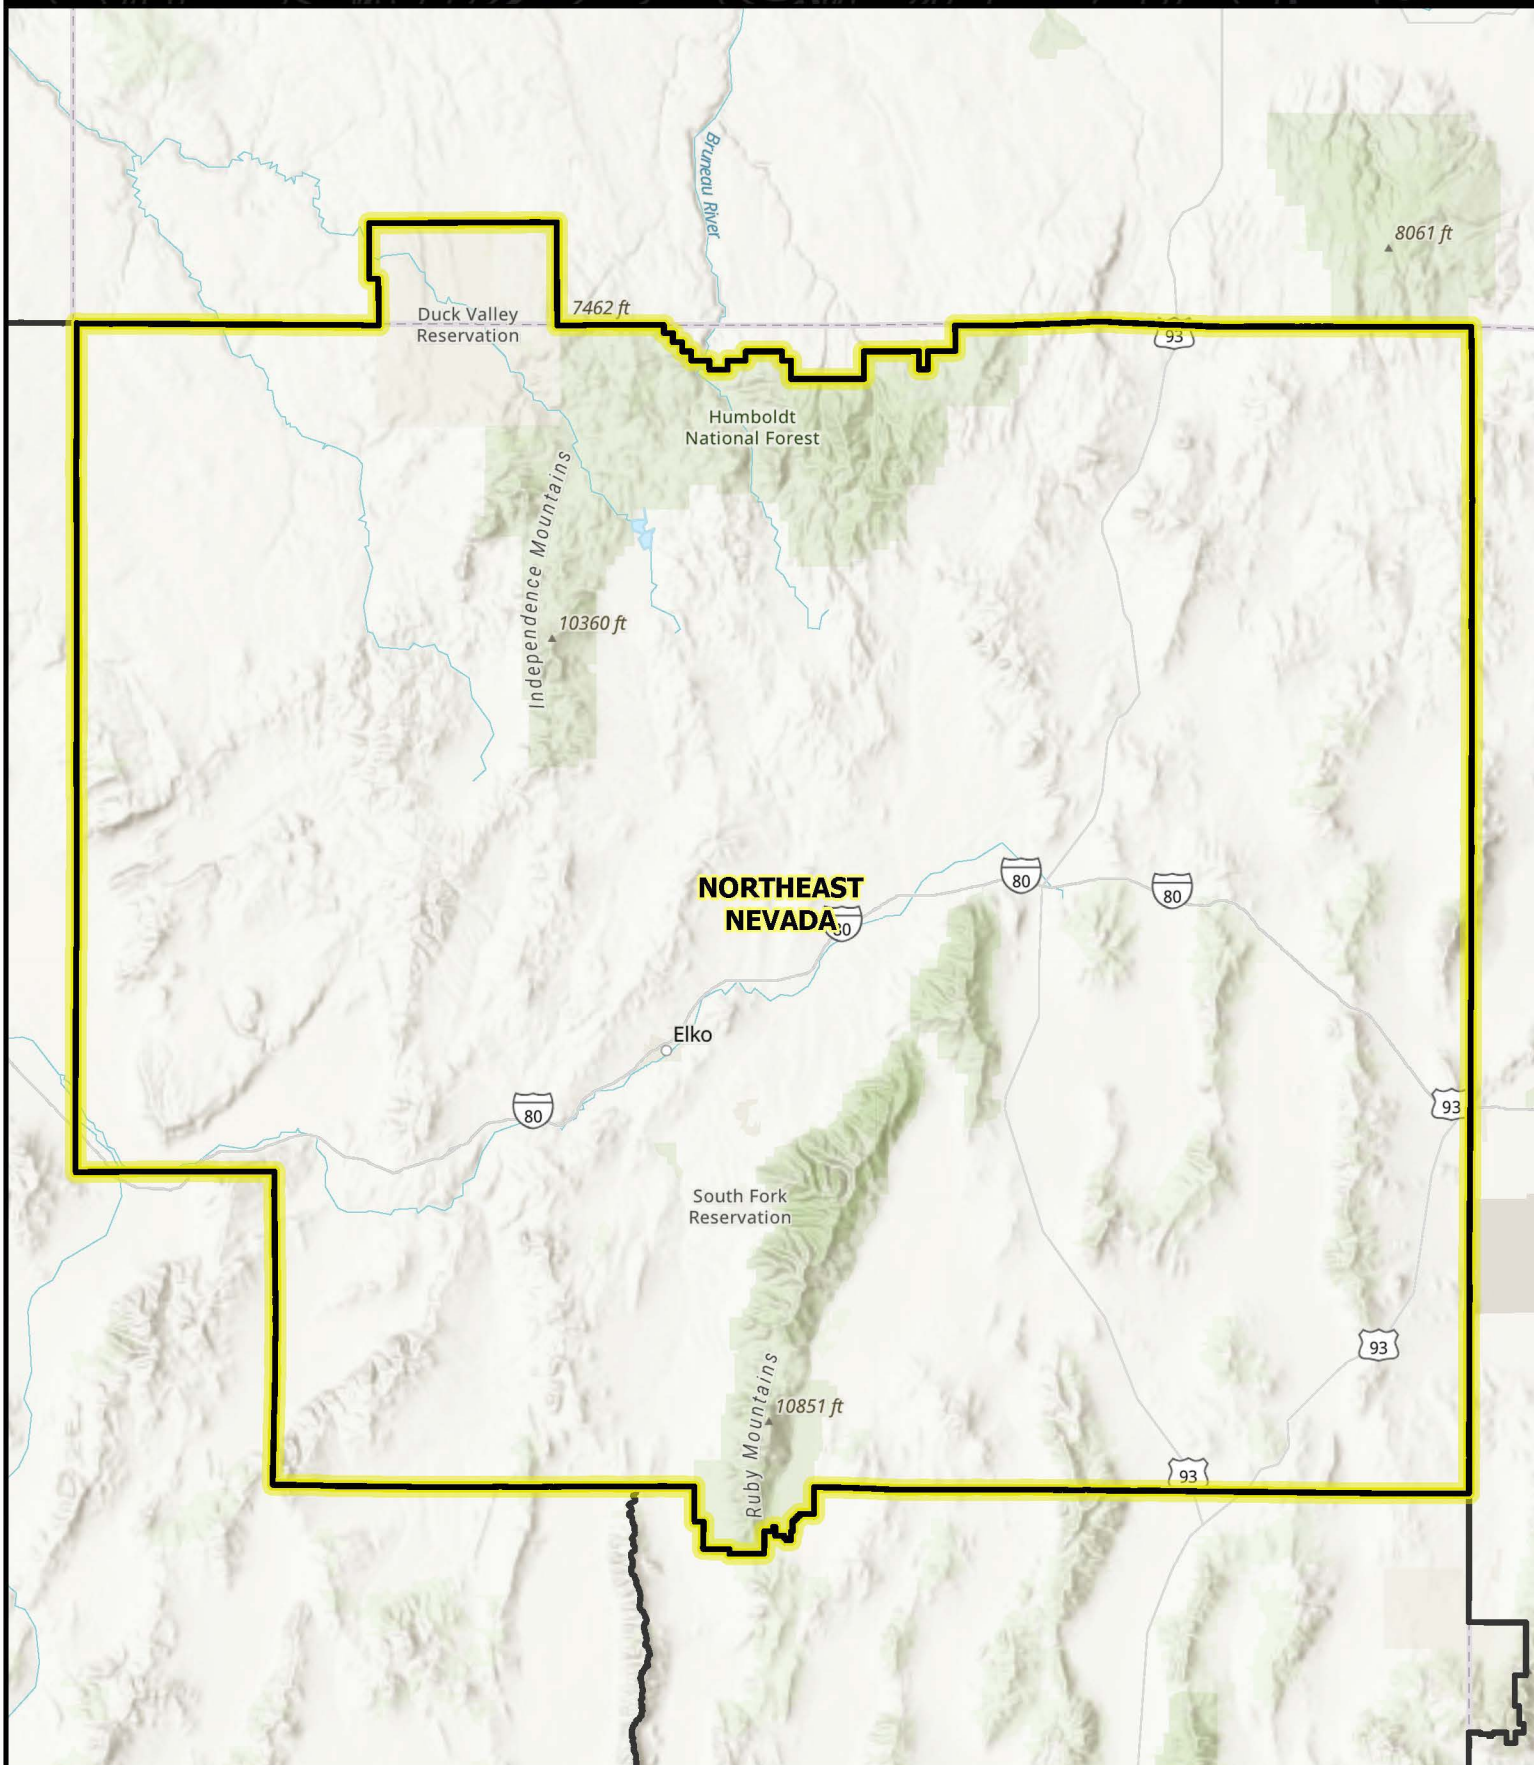

Fire Restriction Areas

Elko Zone

Nevada Fire & Aviation
Bureau of Land Management
U.S. Department of the Interior

Date: 3/26/2024

No Warranty is made by the Bureau of Land Management as to the accuracy, reliability, or completeness of these data for individual use or aggregate use with other data.

 Fire Restriction Areas  Fire Restriction Zones

1:1,796,000