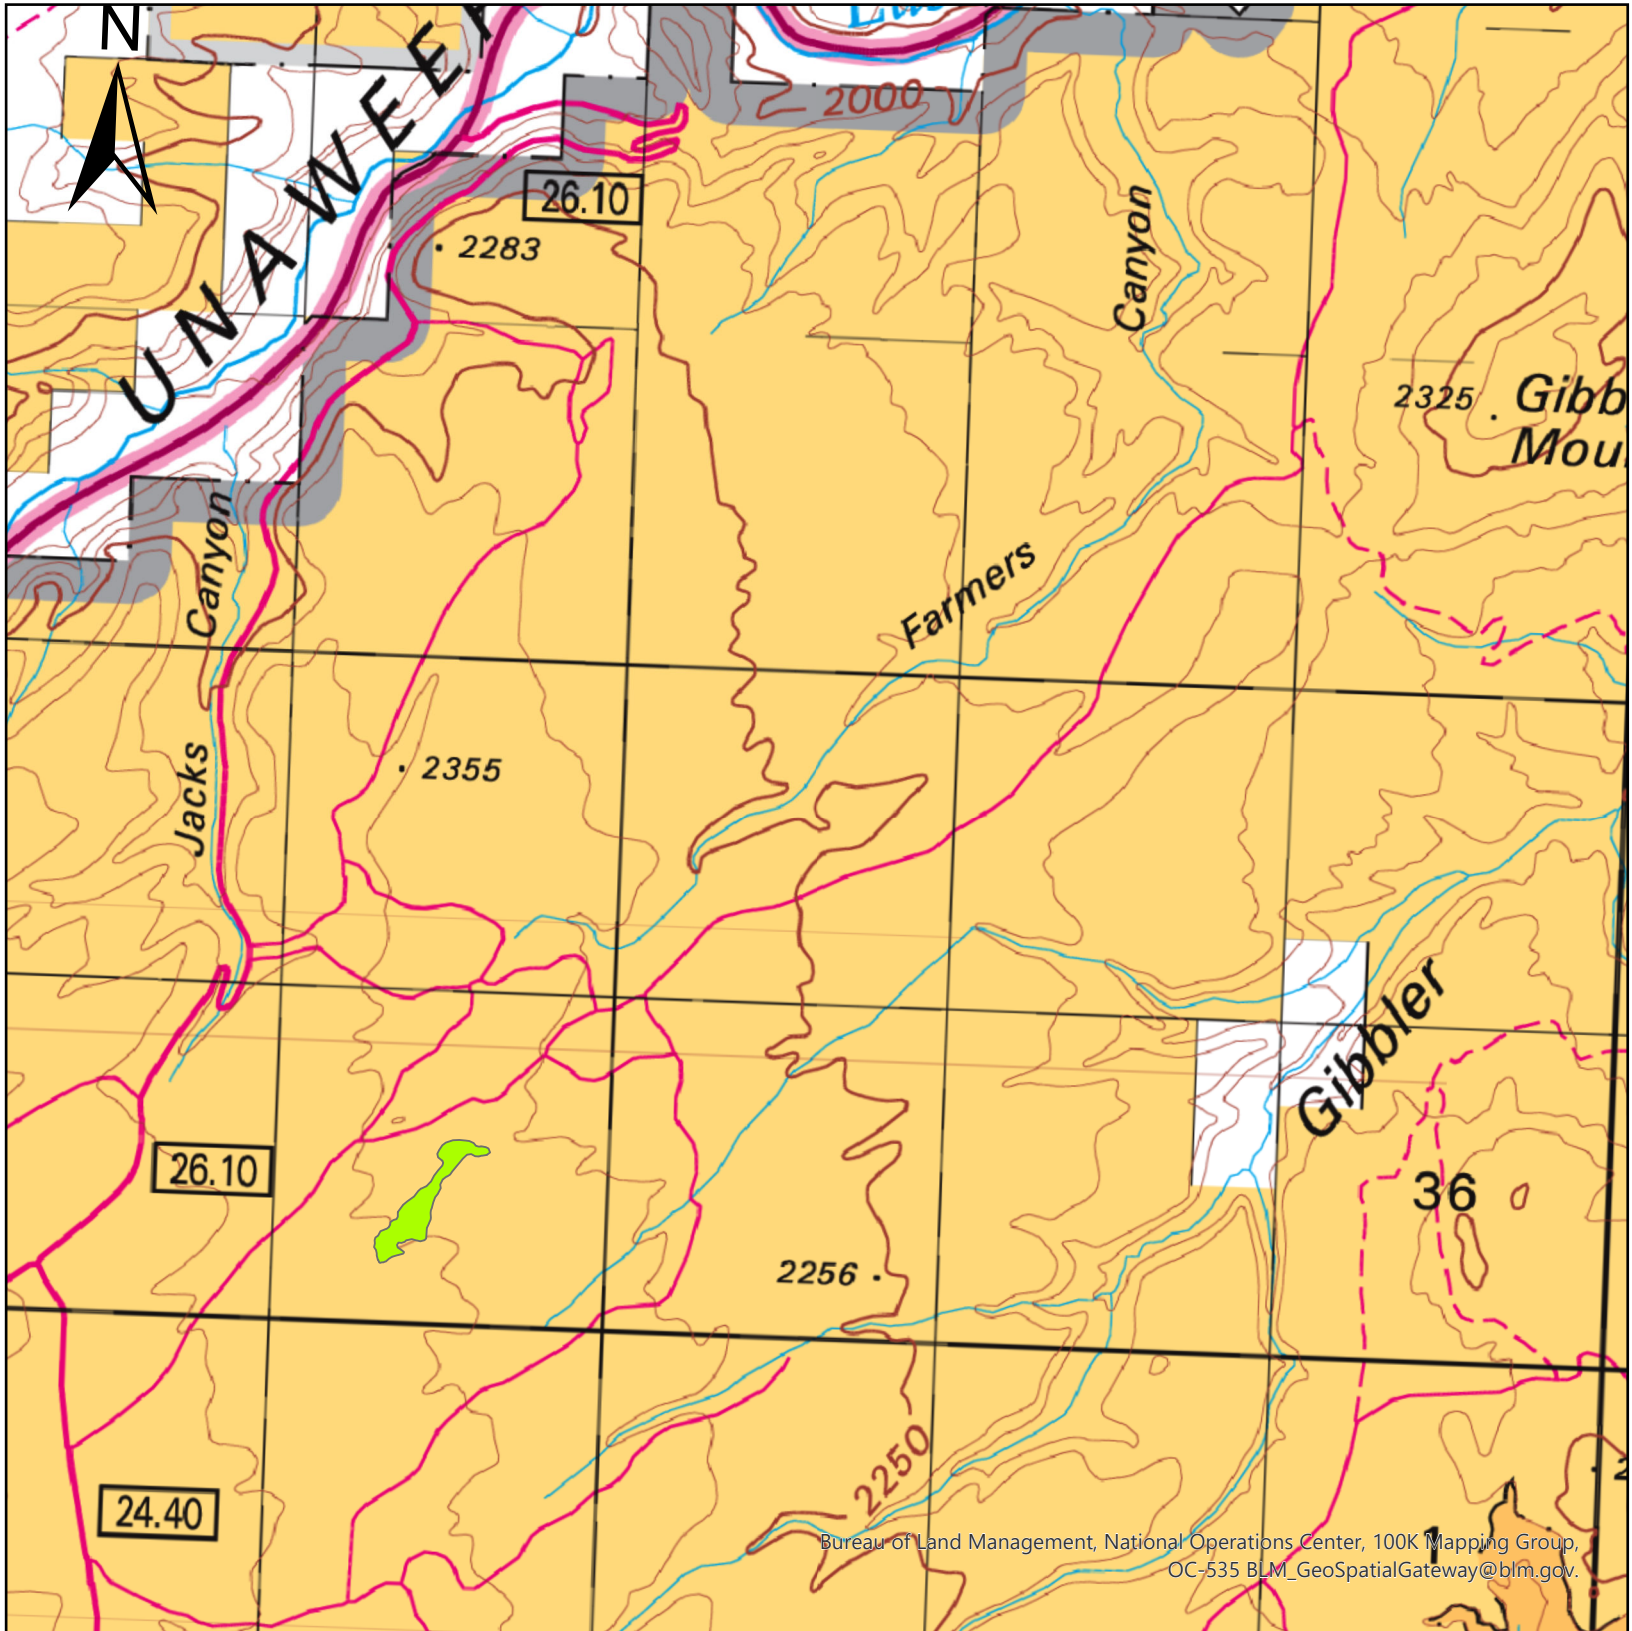

Farmers Canyon Prescribed Fire Area

Bureau of Land Management, National Operations Center, 100K Mapping Group,
OC-535 BLM_GeoSpatialGateway@blm.gov.

0 0.25 0.5 1 Miles

Legend

 Prescribed Fire Unit