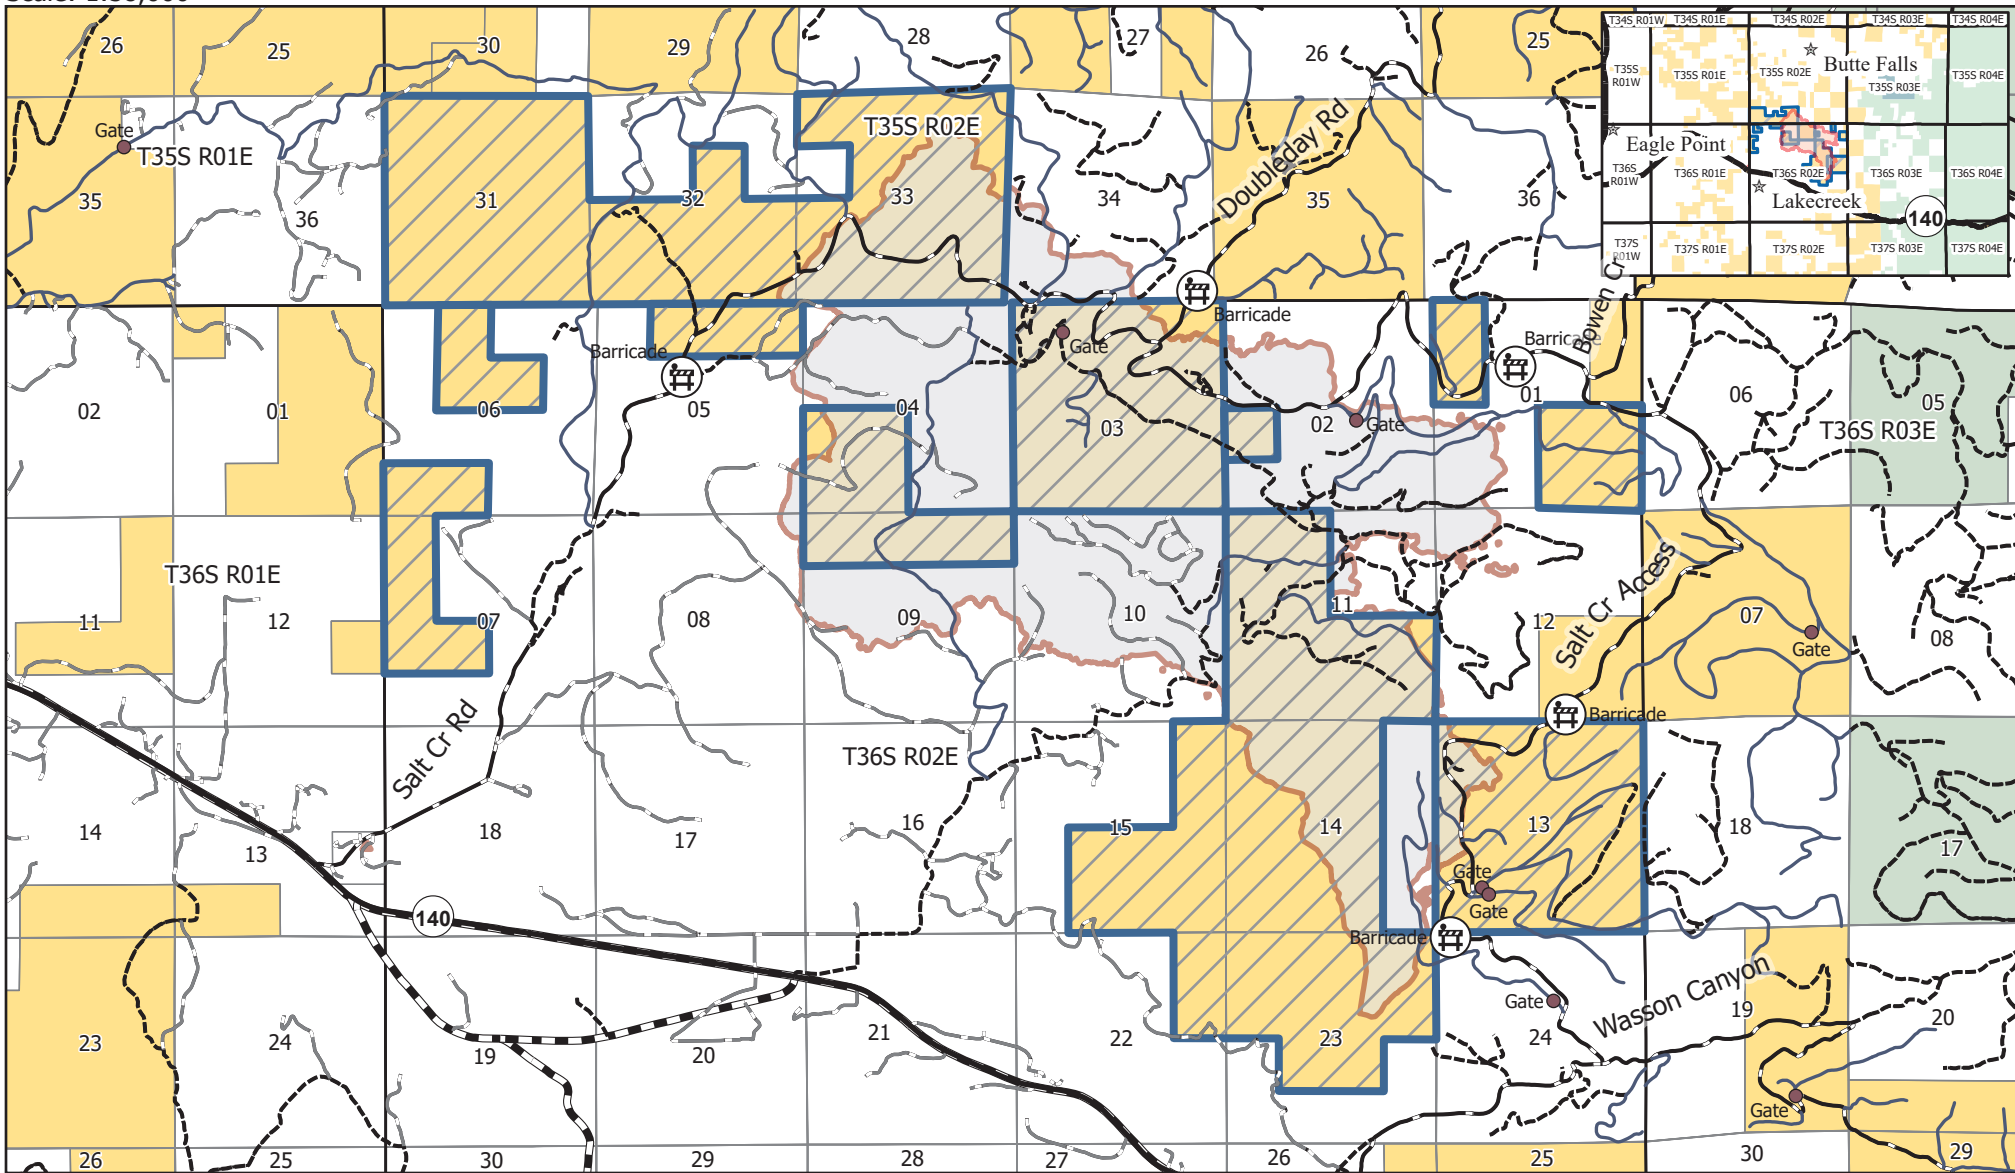

Salt Creek Fire - Public Lands Closure

Bureau of Land Management
Medford District/Butte Falls FO
3040 Biddle Road
Medford, OR 97504
(541) 618-2200

ALL ROADS WITHIN CLOSURE AREA ARE CLOSED TO THE PUBLIC

Scale: 1:58,000

8/5/2024

	BLM Closure Areas		Bureau of Land Management		Gates
	Wildfire Perimeter		U.S. Forest Service		Temporary Barricades
	Private/Unknown				

N

0 2 Miles

No warranty is made by the Bureau of Land Management as to the accuracy, reliability, or completeness of this map or the data displayed for individual use or aggregate use with other data.