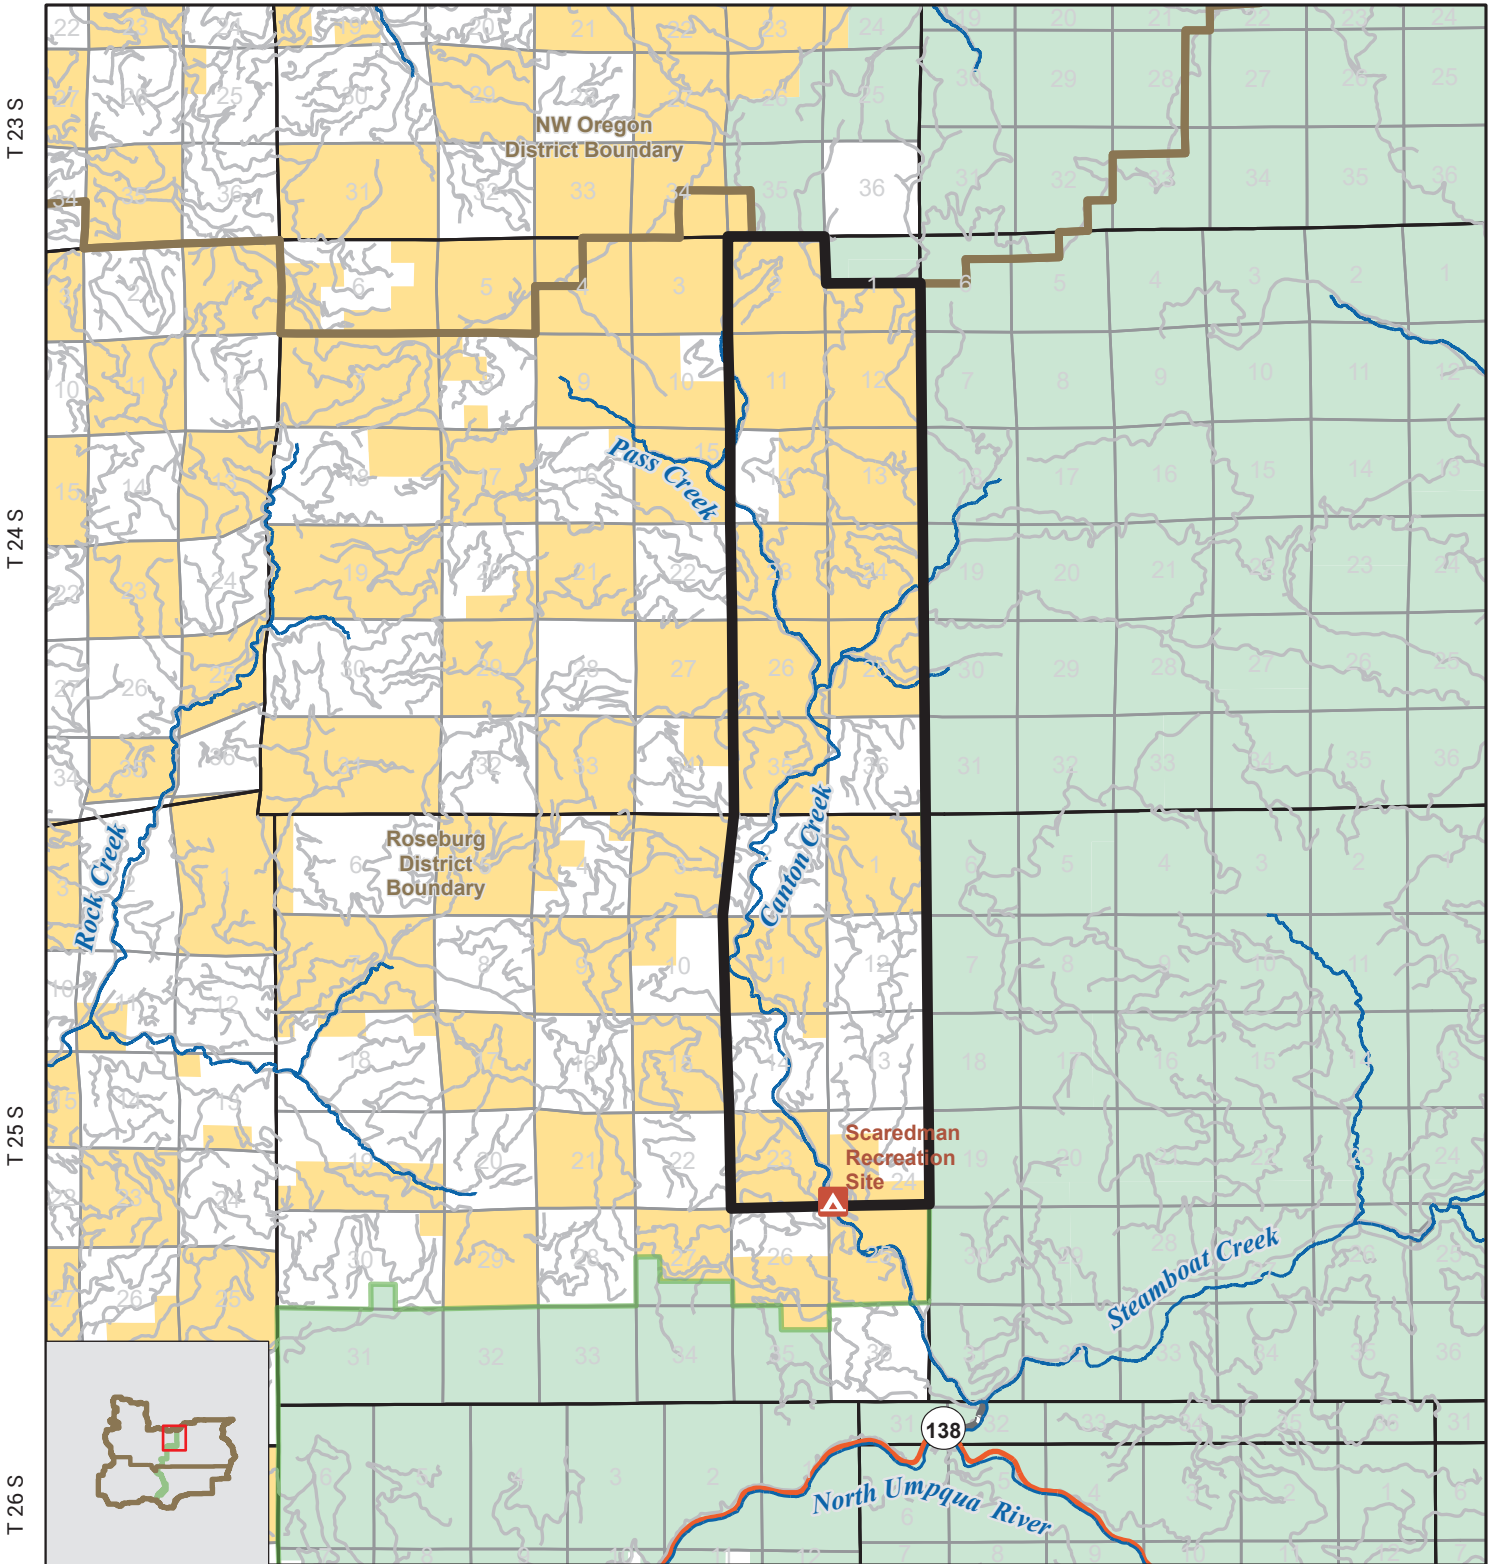

# 2024 Fire Area Closure

Bureau of Land Management  
Roseburg District  
777 NW Garden Valley Blvd  
Roseburg, OR 97471  
(541) 440-4930

R 2 W

R 1 W

R 1 E

7/25/2024

- Closure\_Area
- District Office Boundary
- State Highway
- Bureau of Land Management
- County Road
- U.S. Forest Service
- Existing Road
- Private/Unknown
- Major Stream

1:125,000  
0 0.5 1 Miles  
0 1 Kilometers

No warranty is made by the Bureau of Land Management as to the accuracy, reliability, or completeness of this map or the data displayed for individual use or aggregate use with other data.