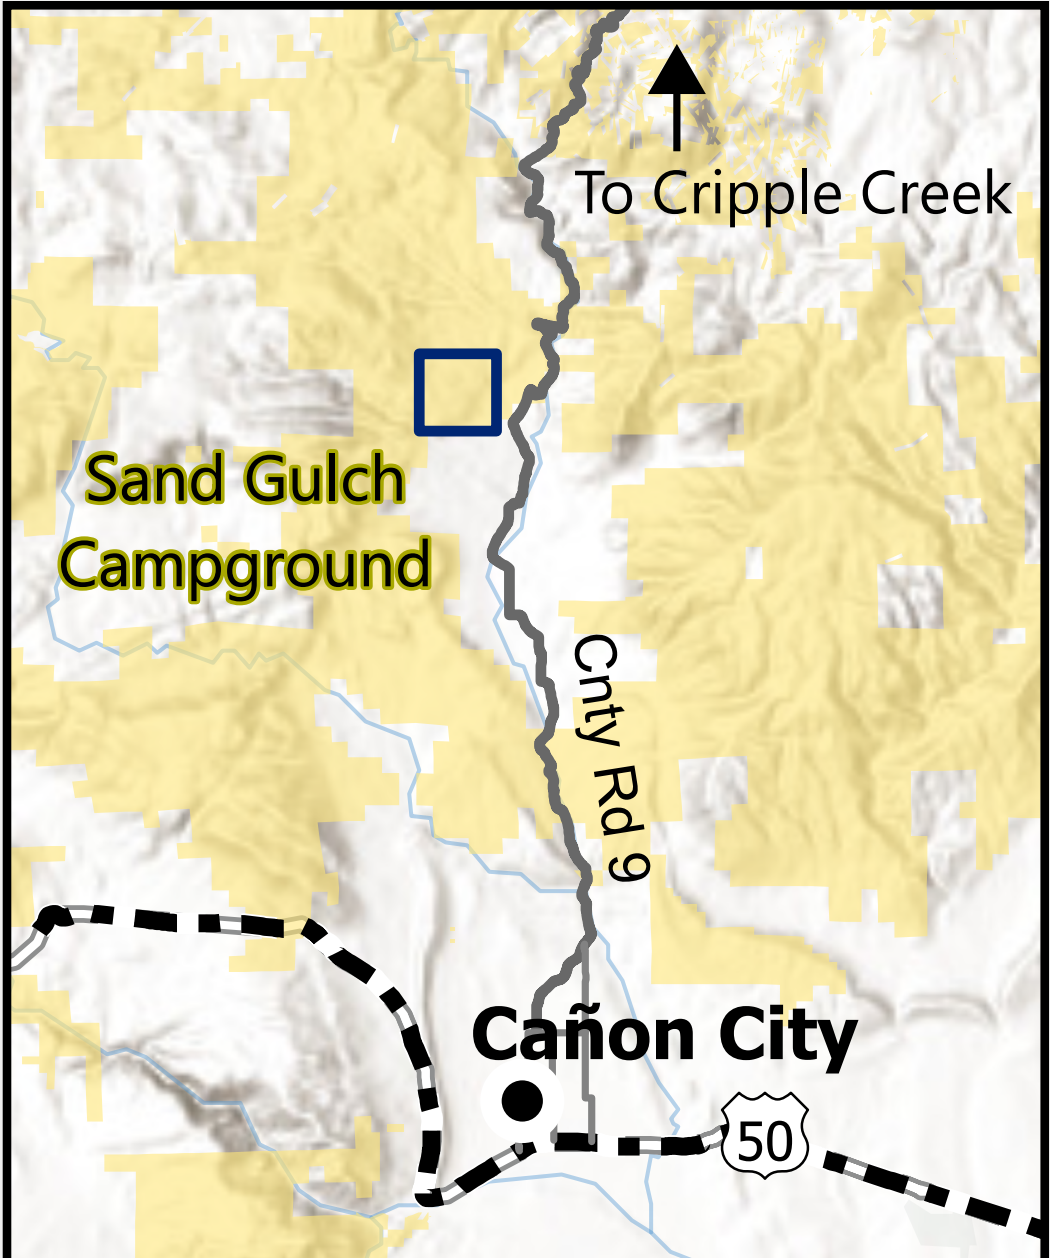

Bureau of Land Management

Sand Gulch Campground

Royal Gorge Field Office

Reserve sites at
www.recreation.gov
 or pay on-site

Individual Campsites:
 Limit 2 vehicles / 8 people

Group Campsites:
 Limit 4 vehicles / 20 people

No Target Shooting allowed in the area.

Bureau of Land Management