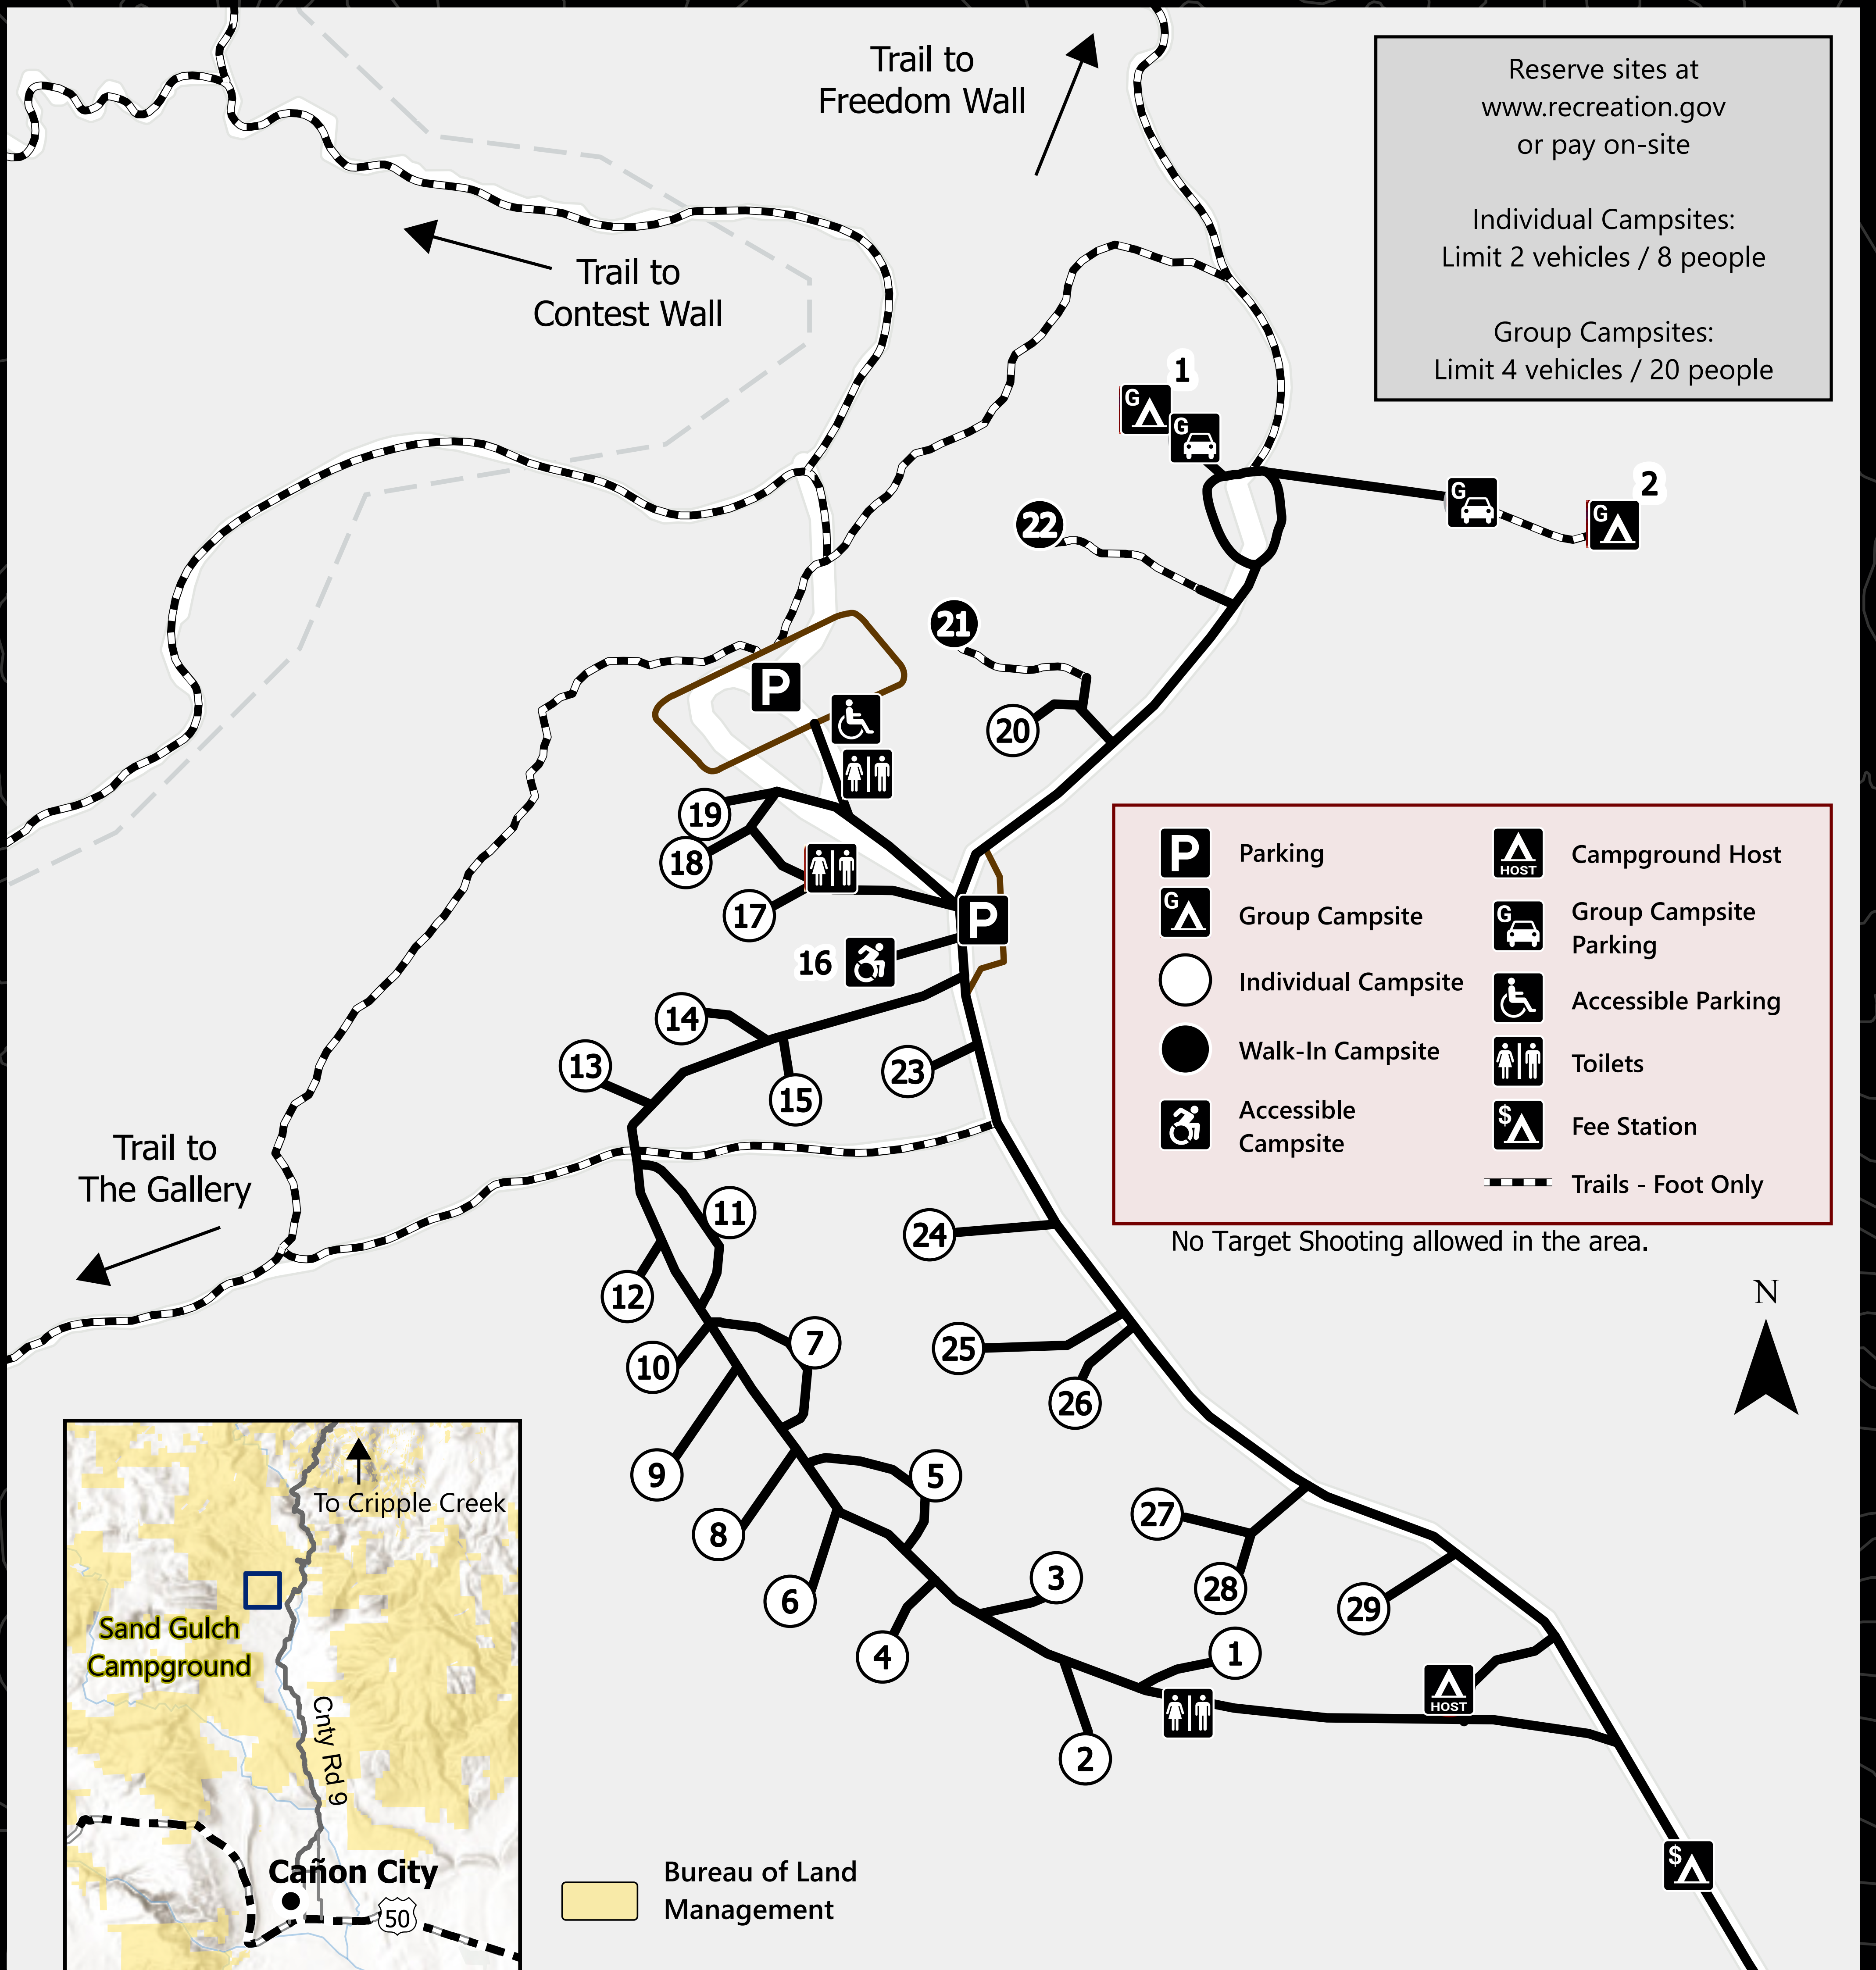

Bureau of Land Management

Sand Gulch Campground

Royal Gorge Field Office

Reserve sites at
www.recreation.gov
 or pay on-site

Individual Campsites:
 Limit 2 vehicles / 8 people

Group Campsites:
 Limit 4 vehicles / 20 people

- | | | | |
|----------|---------------------|-------------|------------------------|
| P | Parking | HOST | Campground Host |
| G | Group Campsite | G | Group Campsite Parking |
| ○ | Individual Campsite | ♿ | Accessible Parking |
| ● | Walk-In Campsite | ♂ ♀ | Toilets |
| ♿ | Accessible Campsite | \$ | Fee Station |
| --- | Trails - Foot Only | | |

No Target Shooting allowed in the area.

Bureau of Land Management