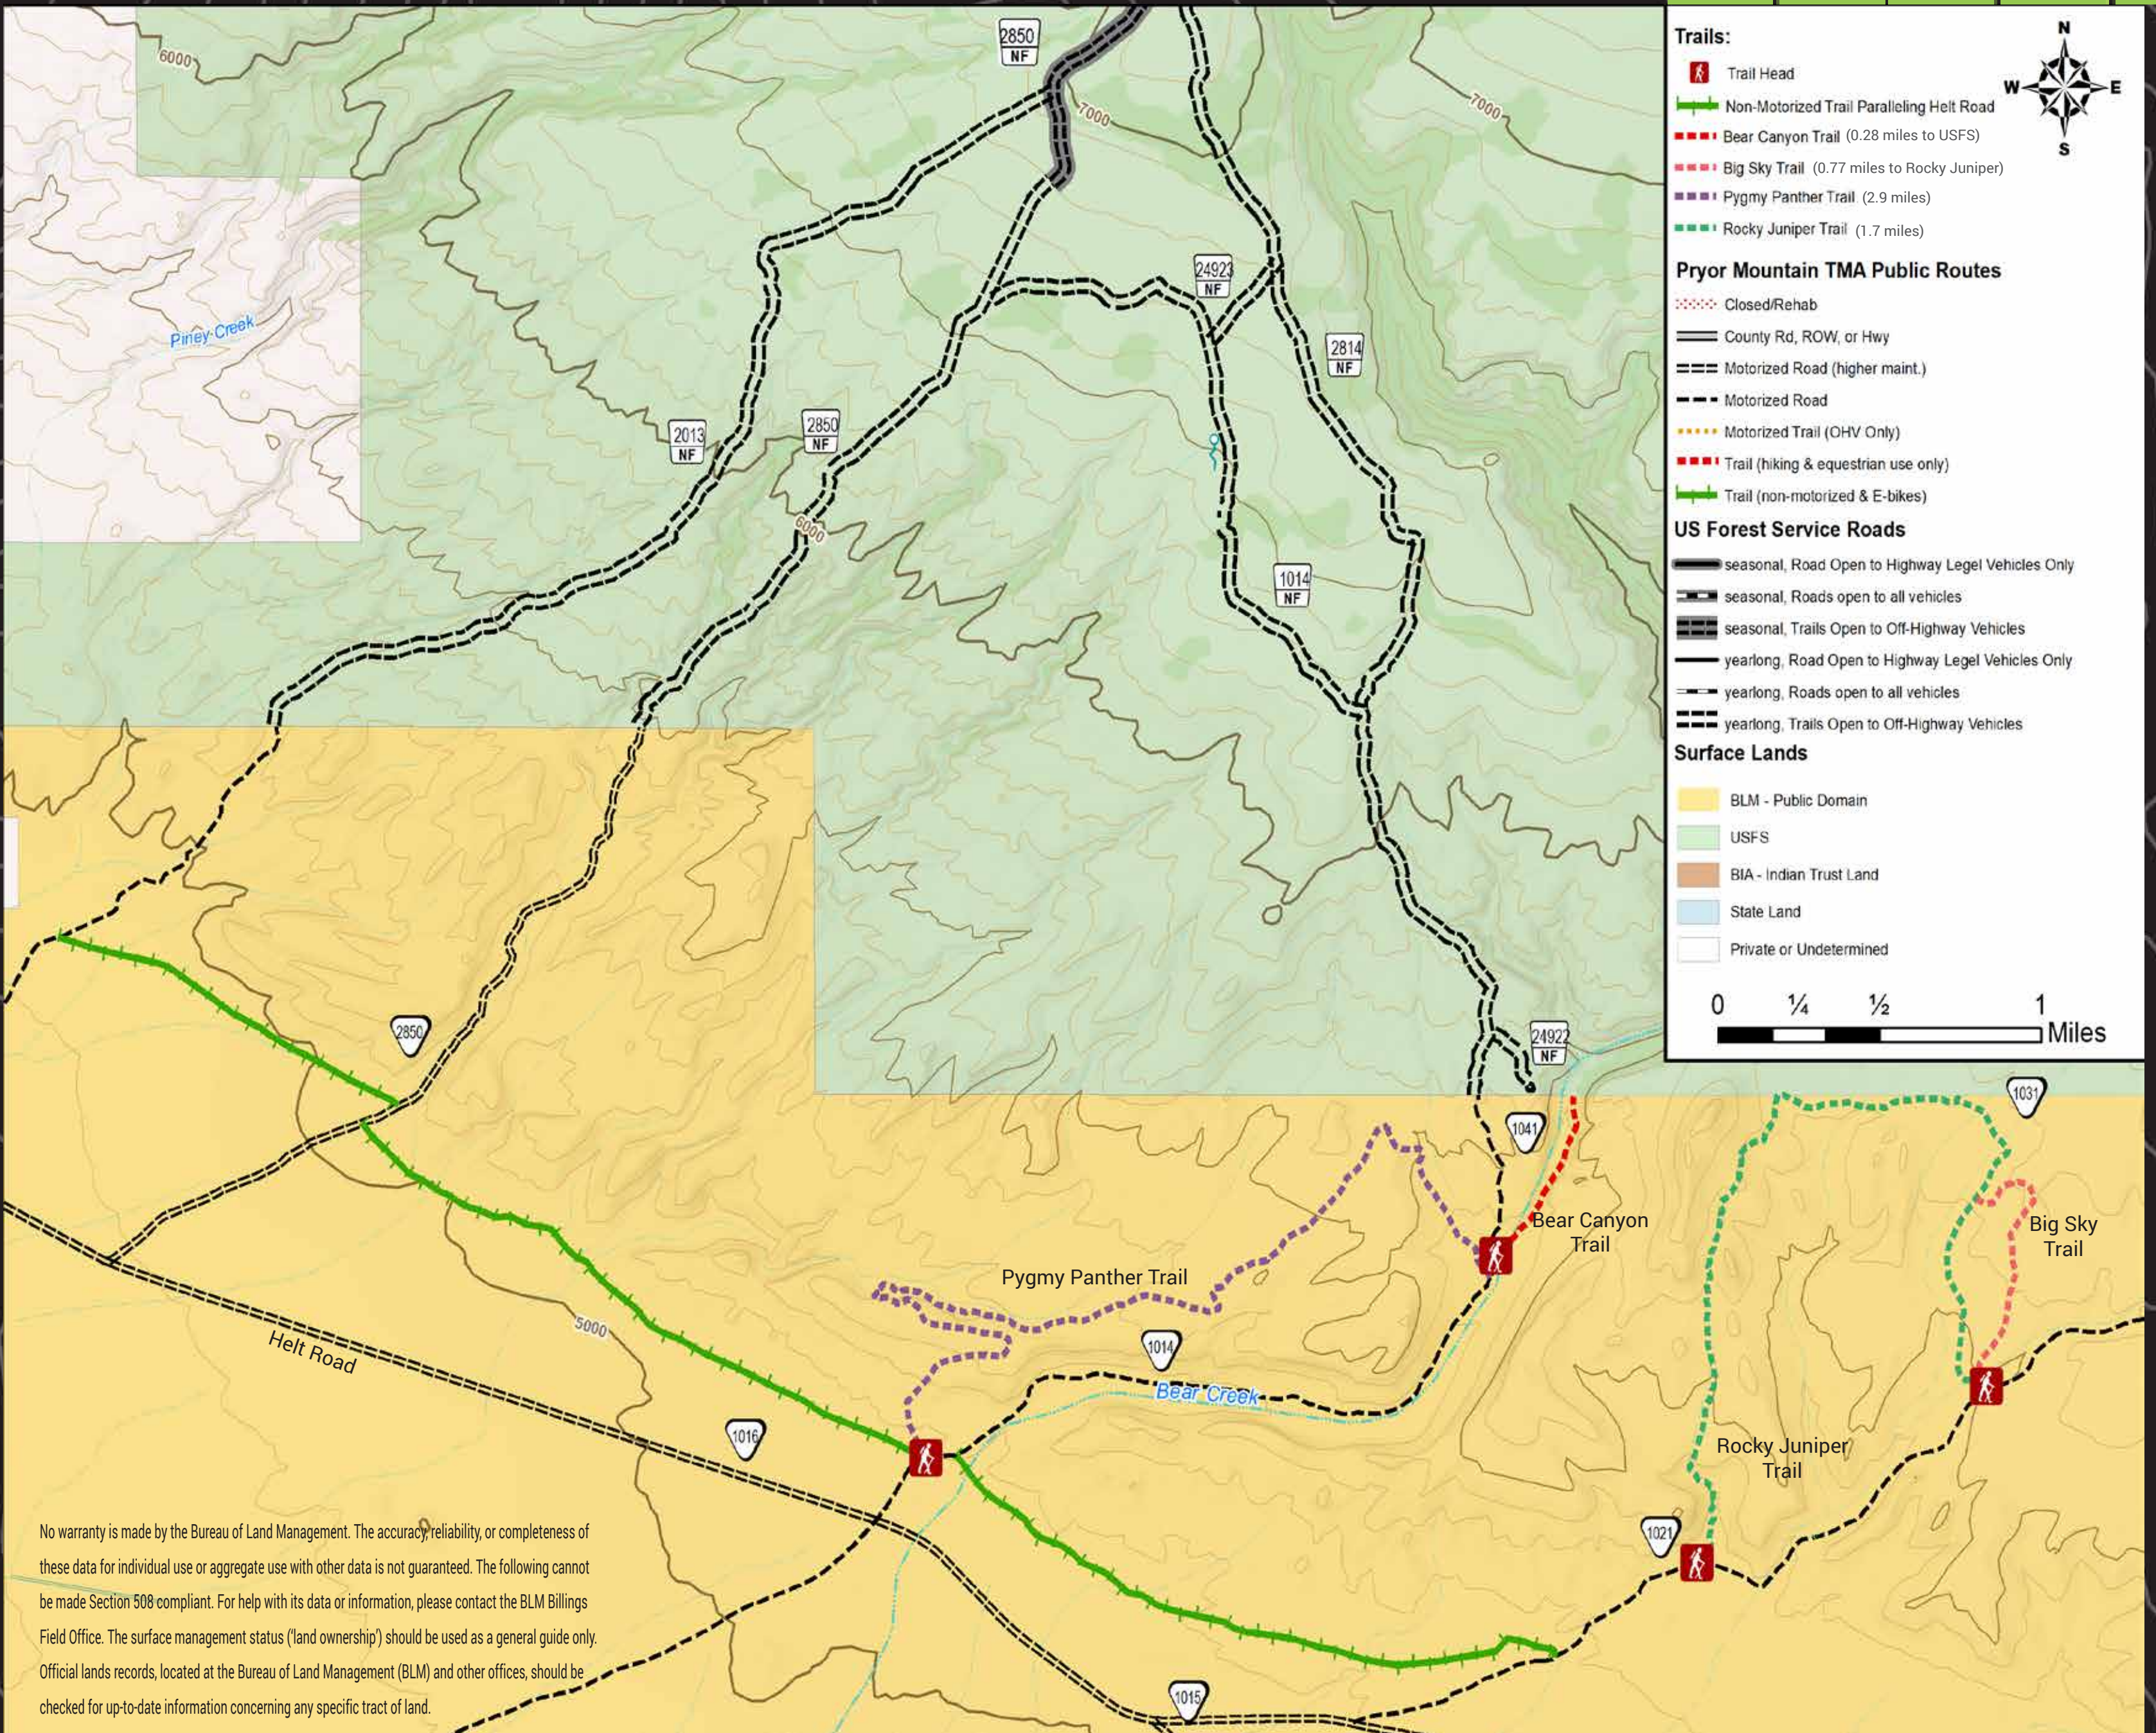

Trails Along Helt Road

This is **YOUR** public land, managed by the Bureau of Land Management for your enjoyment

NOTICES:

Be Responsible When Visiting Public Lands

- Target shooting is NOT allowed (Contact 406-896-5013 for hunting)
- Stay on designated trails
- Keep pets under control at all times and clean up waste
- No fireworks allowed
- No woodcutting allowed
- No destruction of natural resources
- Recreational permits are required for all commercial, competitive, and organized groups on public lands

Leave No Trace

- Plan ahead and prepare
- Travel and camp on durable surfaces
- Dispose of waste properly
- Leave what you find
- Respect wildlife
- Be considerate of other visitors

NO FIREWORKS