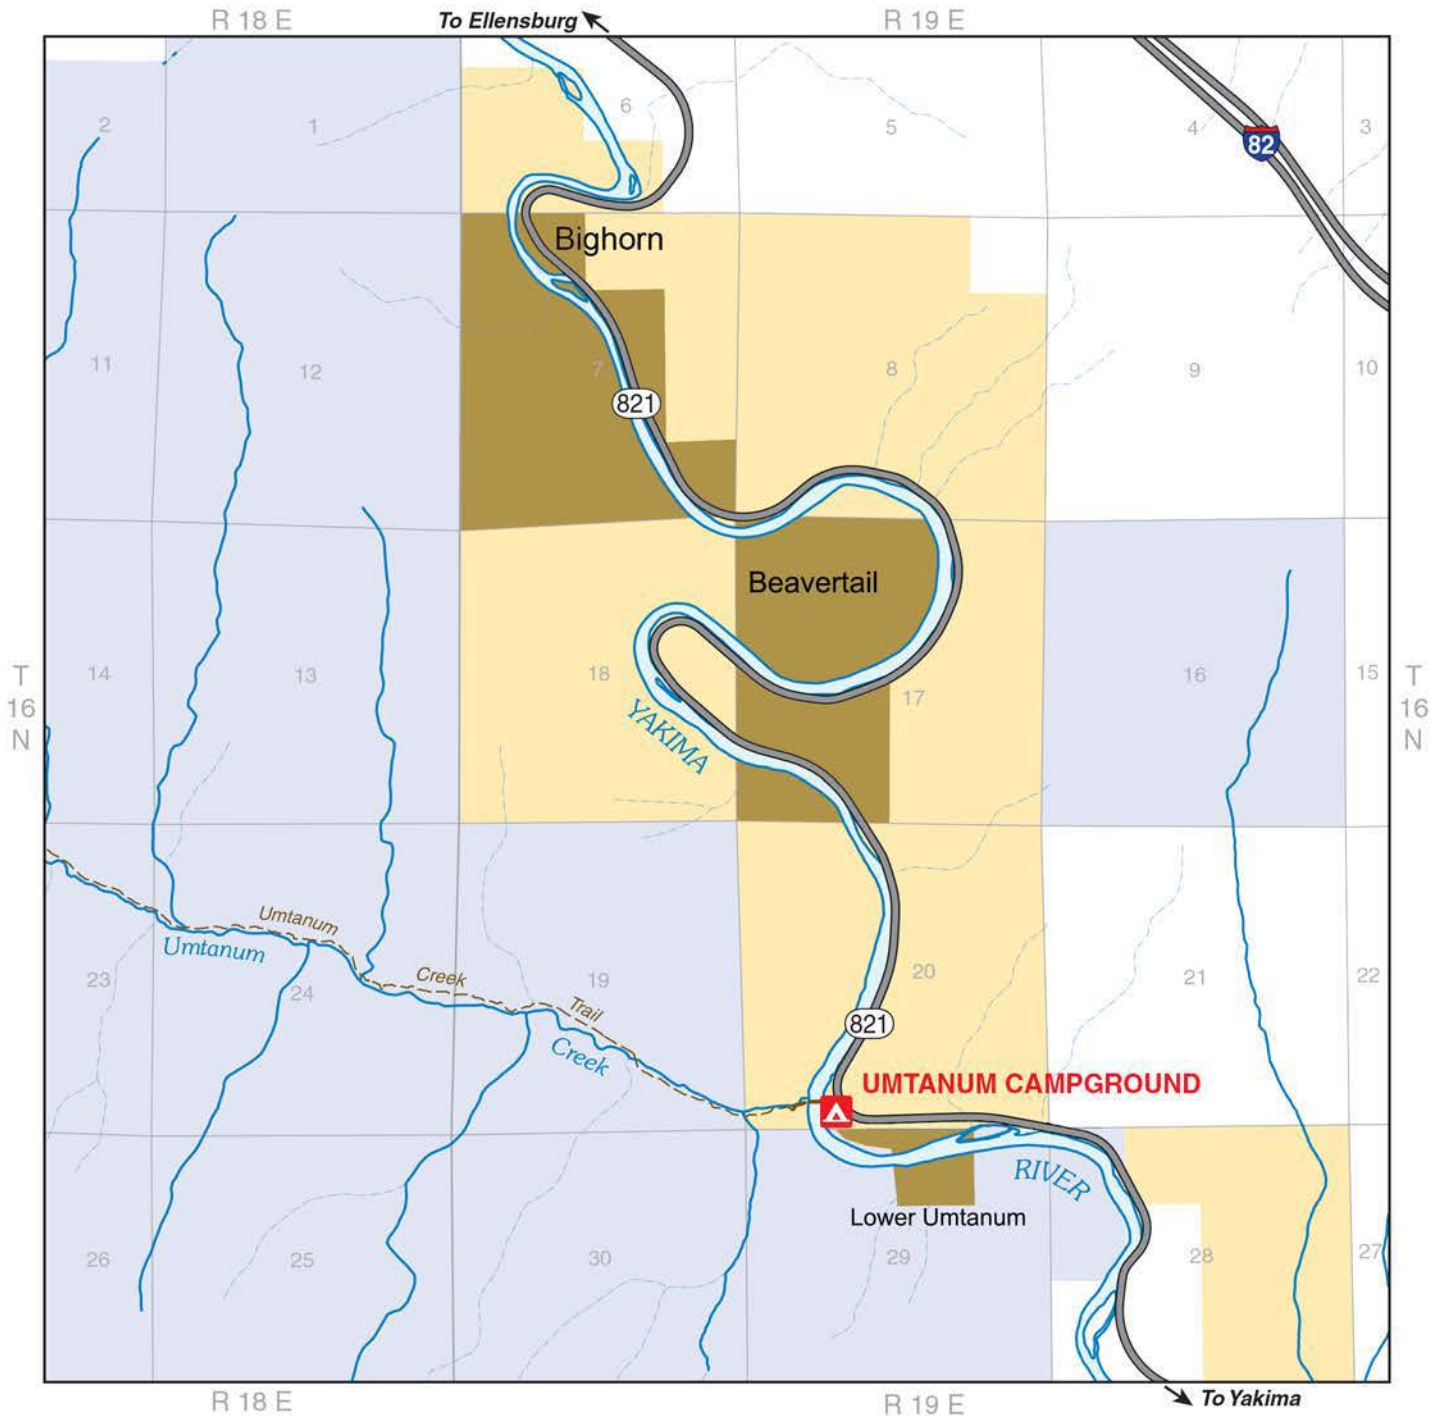

Yakima River LWCF Acquisition

Washington

LEGEND

- Yakima River Canyon Acquisition
- Bureau of Land Management
- State
- Private