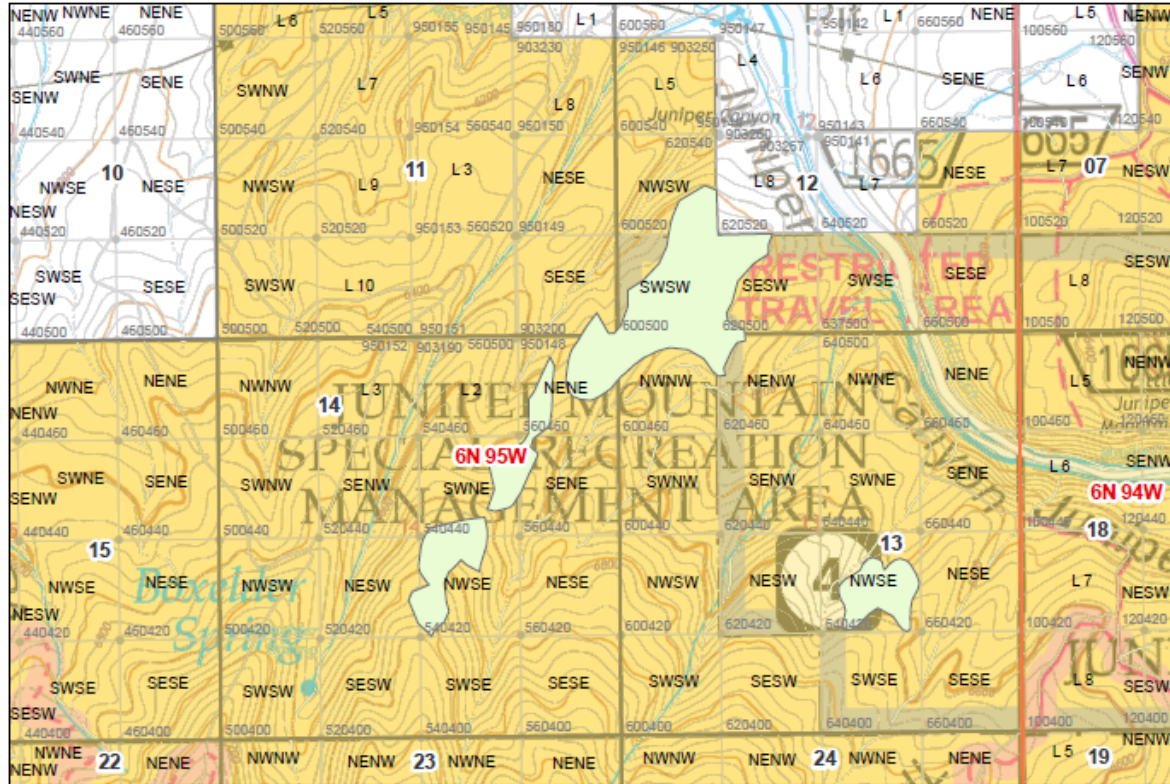

NORTHWEST DISTRICT FIRE AND AVIATION

BUREAU OF LAND MANAGEMENT Northwest District Fire - Little Snake Field Office

PROJECT NAME: Juniper Mountain Piles 121 Acres