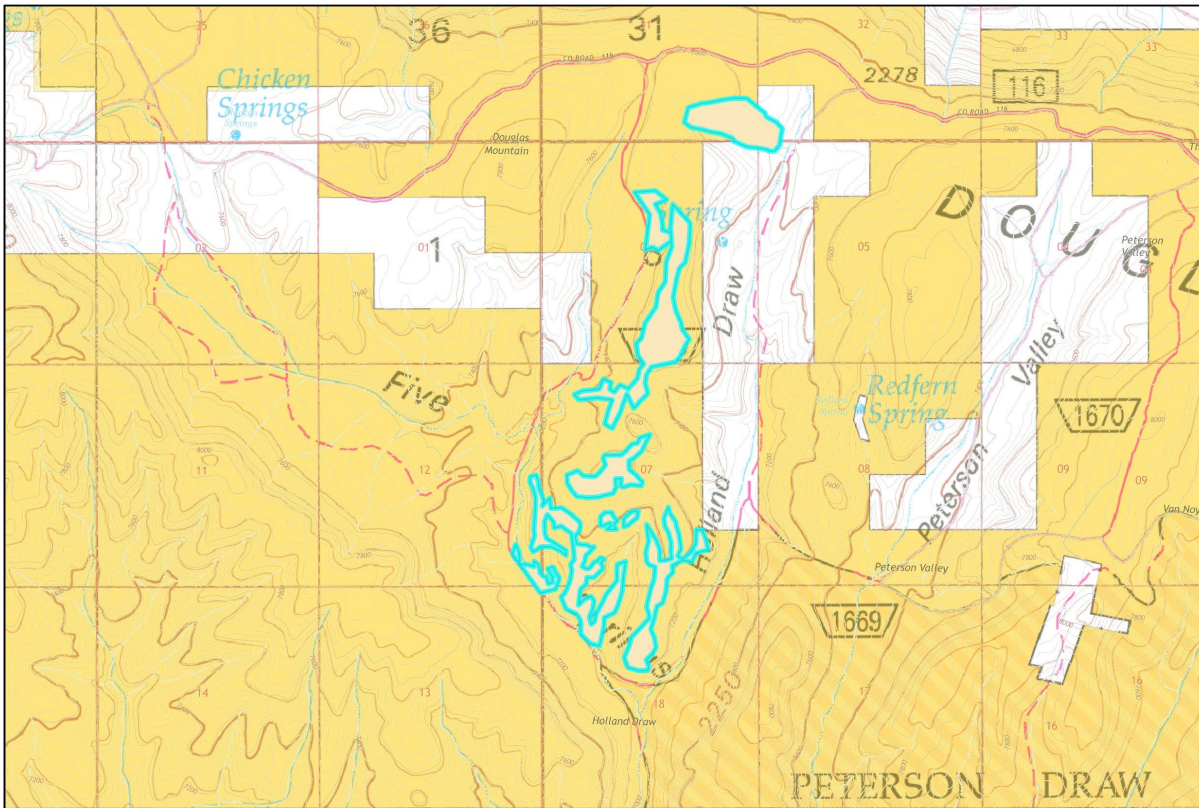

NORTHWEST DISTRICT FIRE AND AVIATION

BUREAU OF LAND MANAGEMENT Northwest District Fire - Little Snake Field Office

PROJECT NAME: Peterson Holland Piles 2024 250 acres