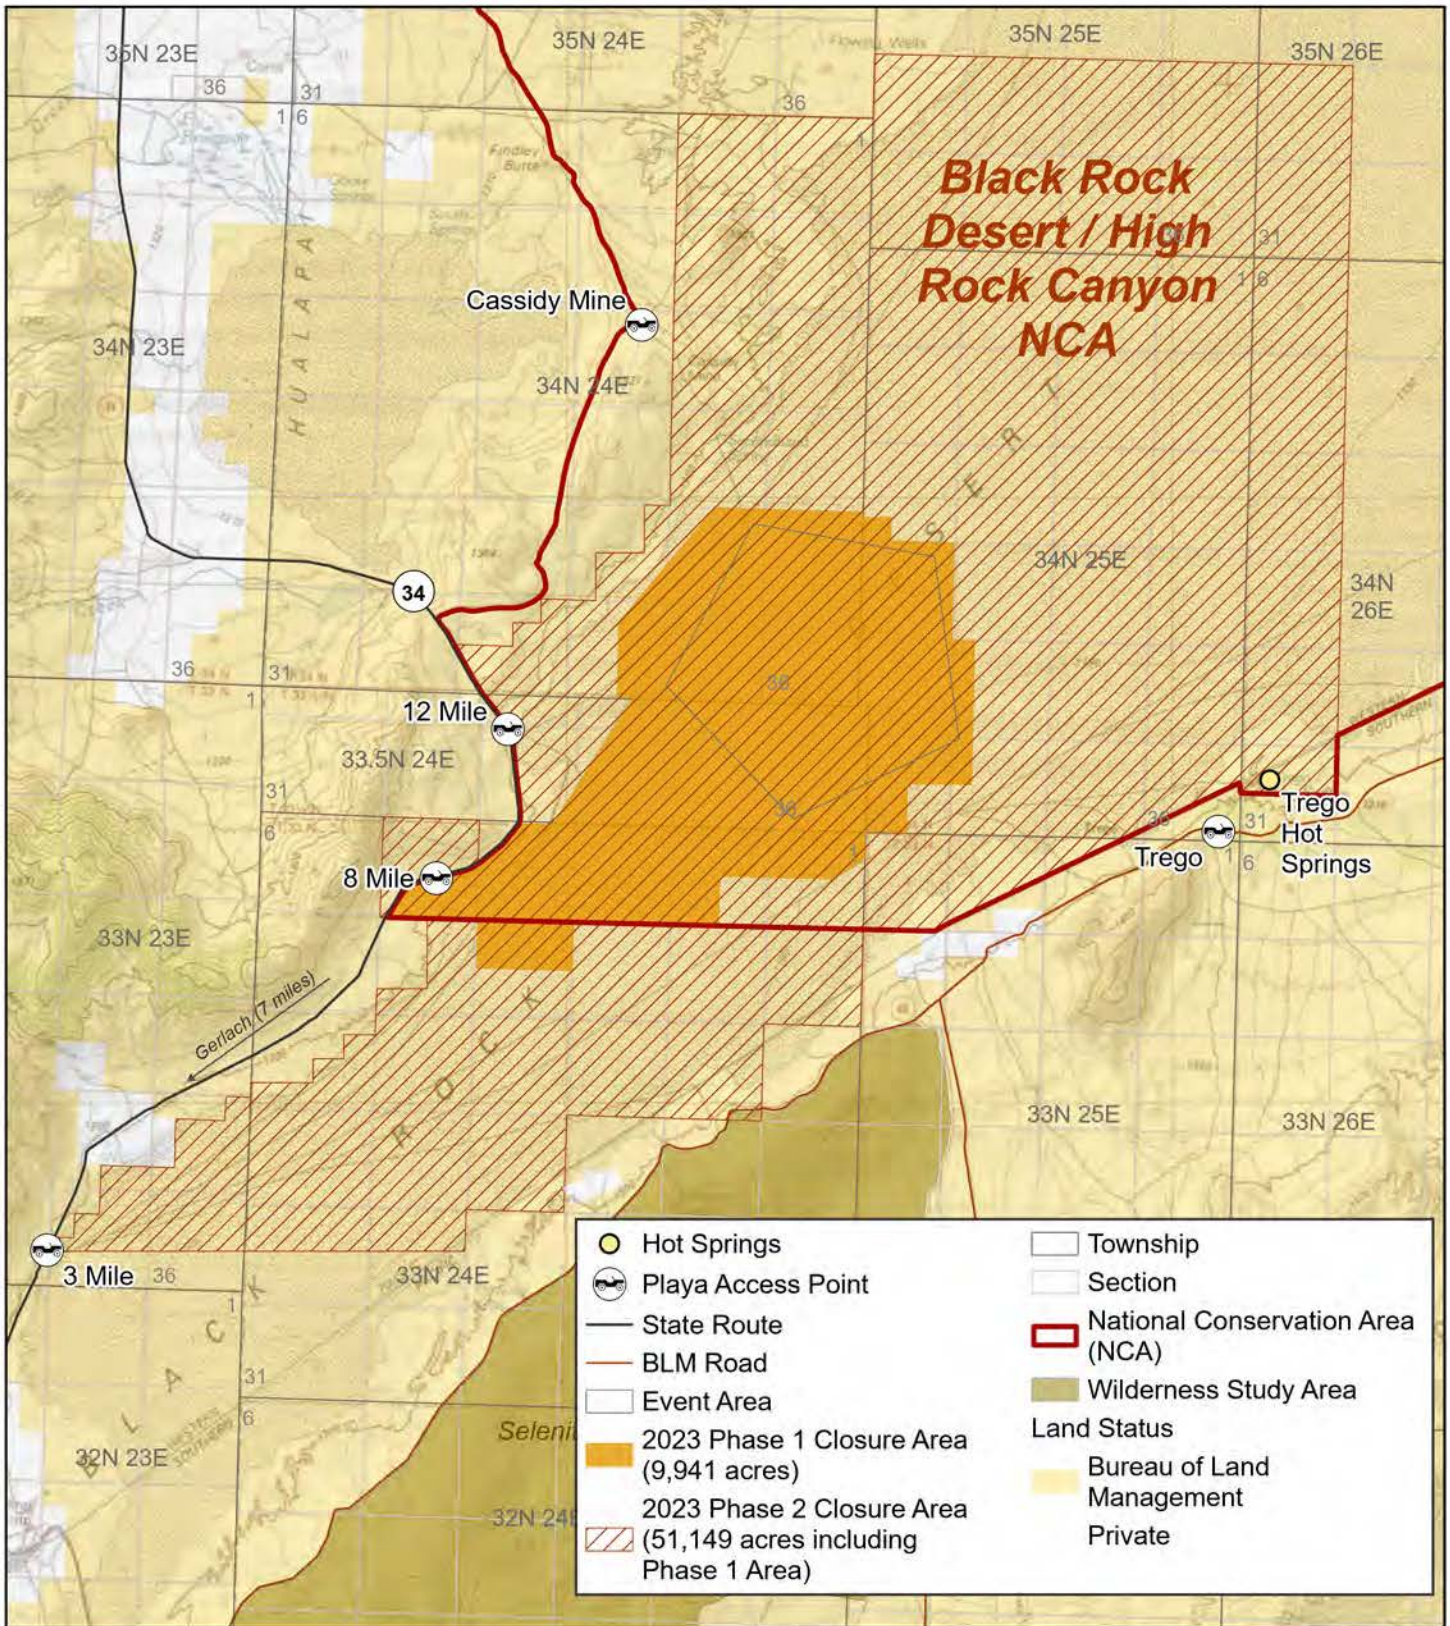

Burning Man Temporary Closure Area

Winnemucca District
 Bureau of Land Management
 5100 E. Winnemucca Blvd
 Winnemucca, NV. 89445
 Date: 5/15/2023

No warranty is made by the Bureau of Land Management as to the accuracy, reliability, or completeness of these data for individual use or aggregate use with other data. Original data were compiled from various sources. This information may not meet National Map Accuracy Standards. This product was developed through digital means and may be updated without notification.