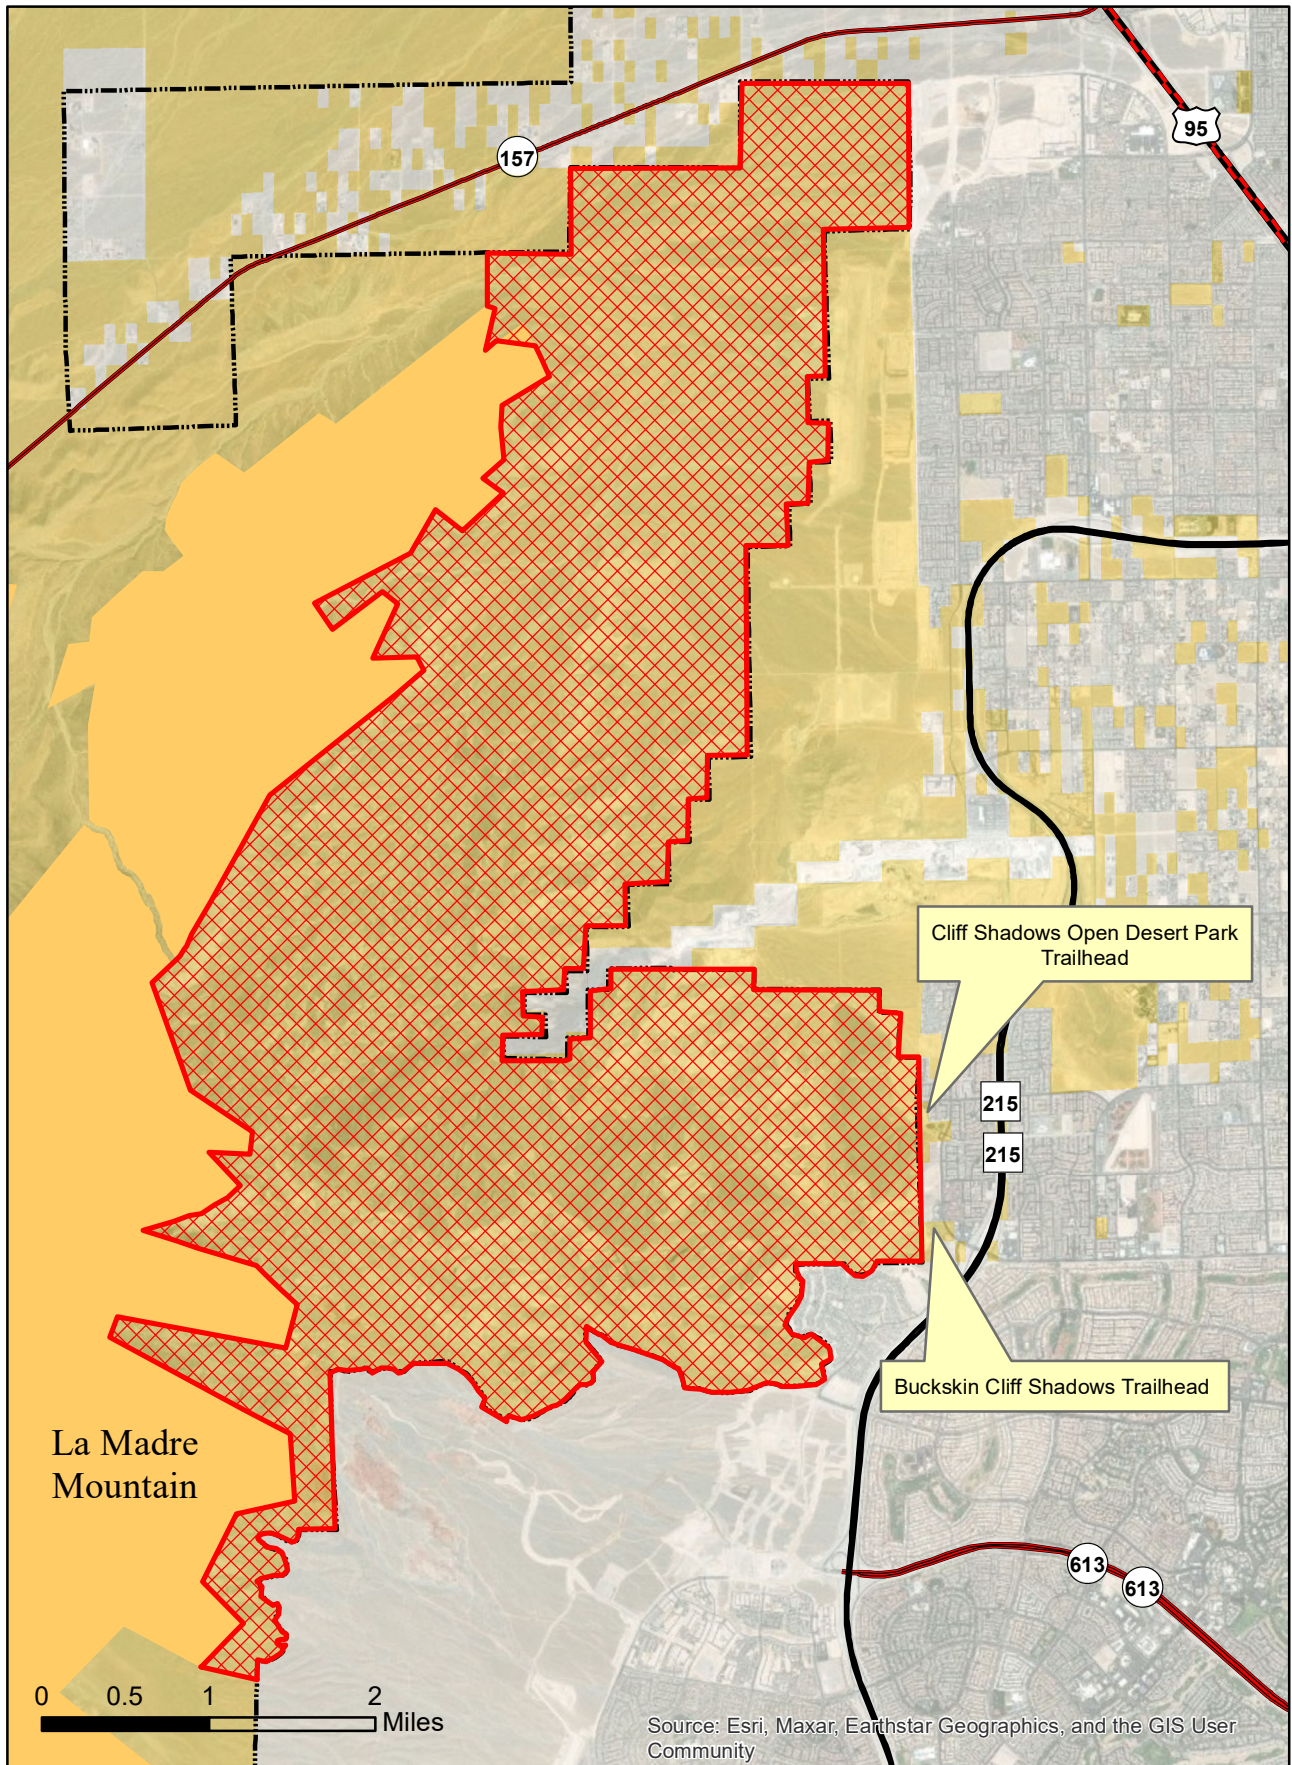

La Madre Foothills Planning Area Existing Trailhead Access

- La Madre Foothills Planning Area
- Red Rock Canyon National Conservation Area
- BLM Wilderness