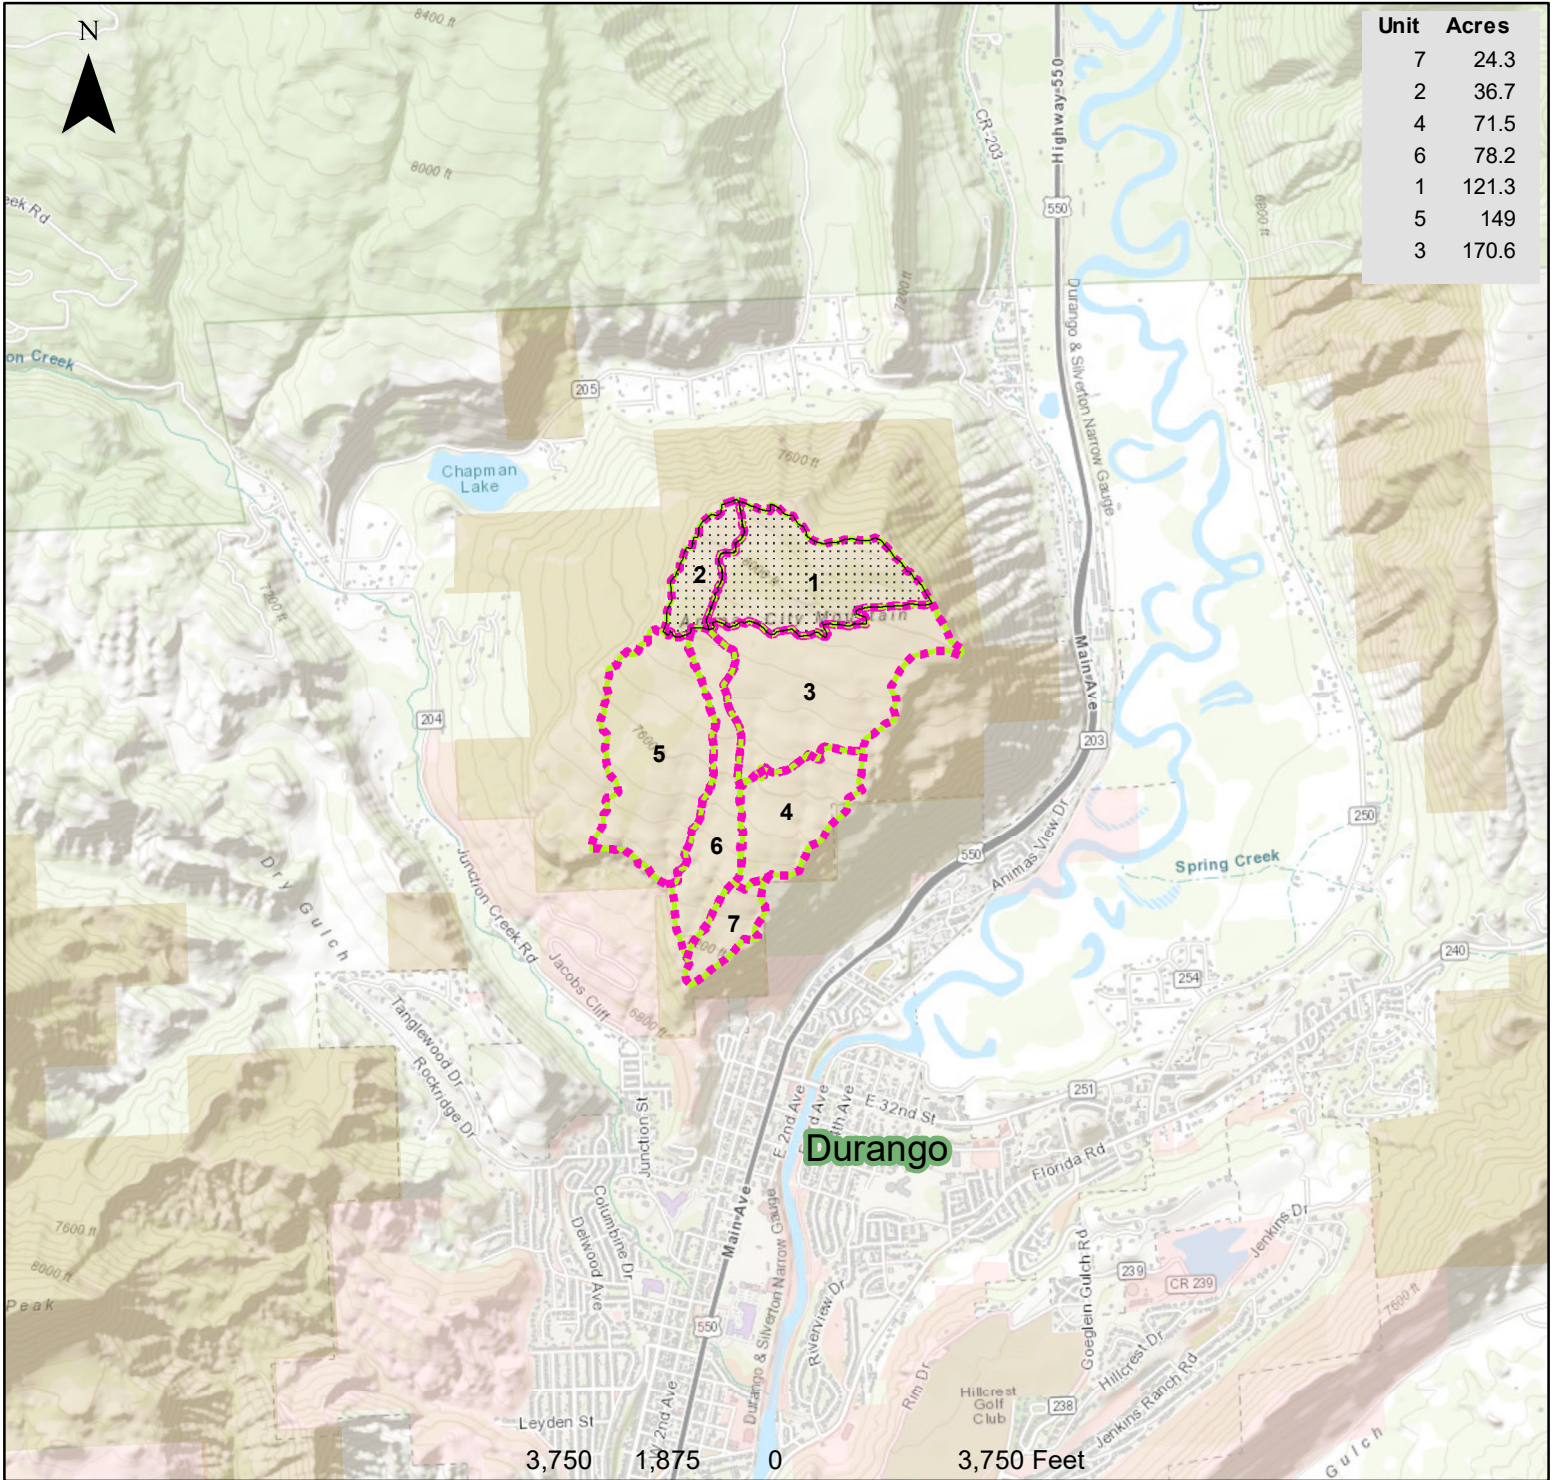

Animas City Mountain: RX 2023

Legend

-  Fall Units Only
-  Animas RX
-  BLM
-  City of Durango Lands
-  La Plata County Land

No warranty is made by the Bureau of Land Management as to the accuracy, reliability, or completeness of these data for individual use or aggregate use with other data, or for the purposes not intended by the BLM. Spatial information may not meet National Map Accuracy Standards. This information may be updated without notification.