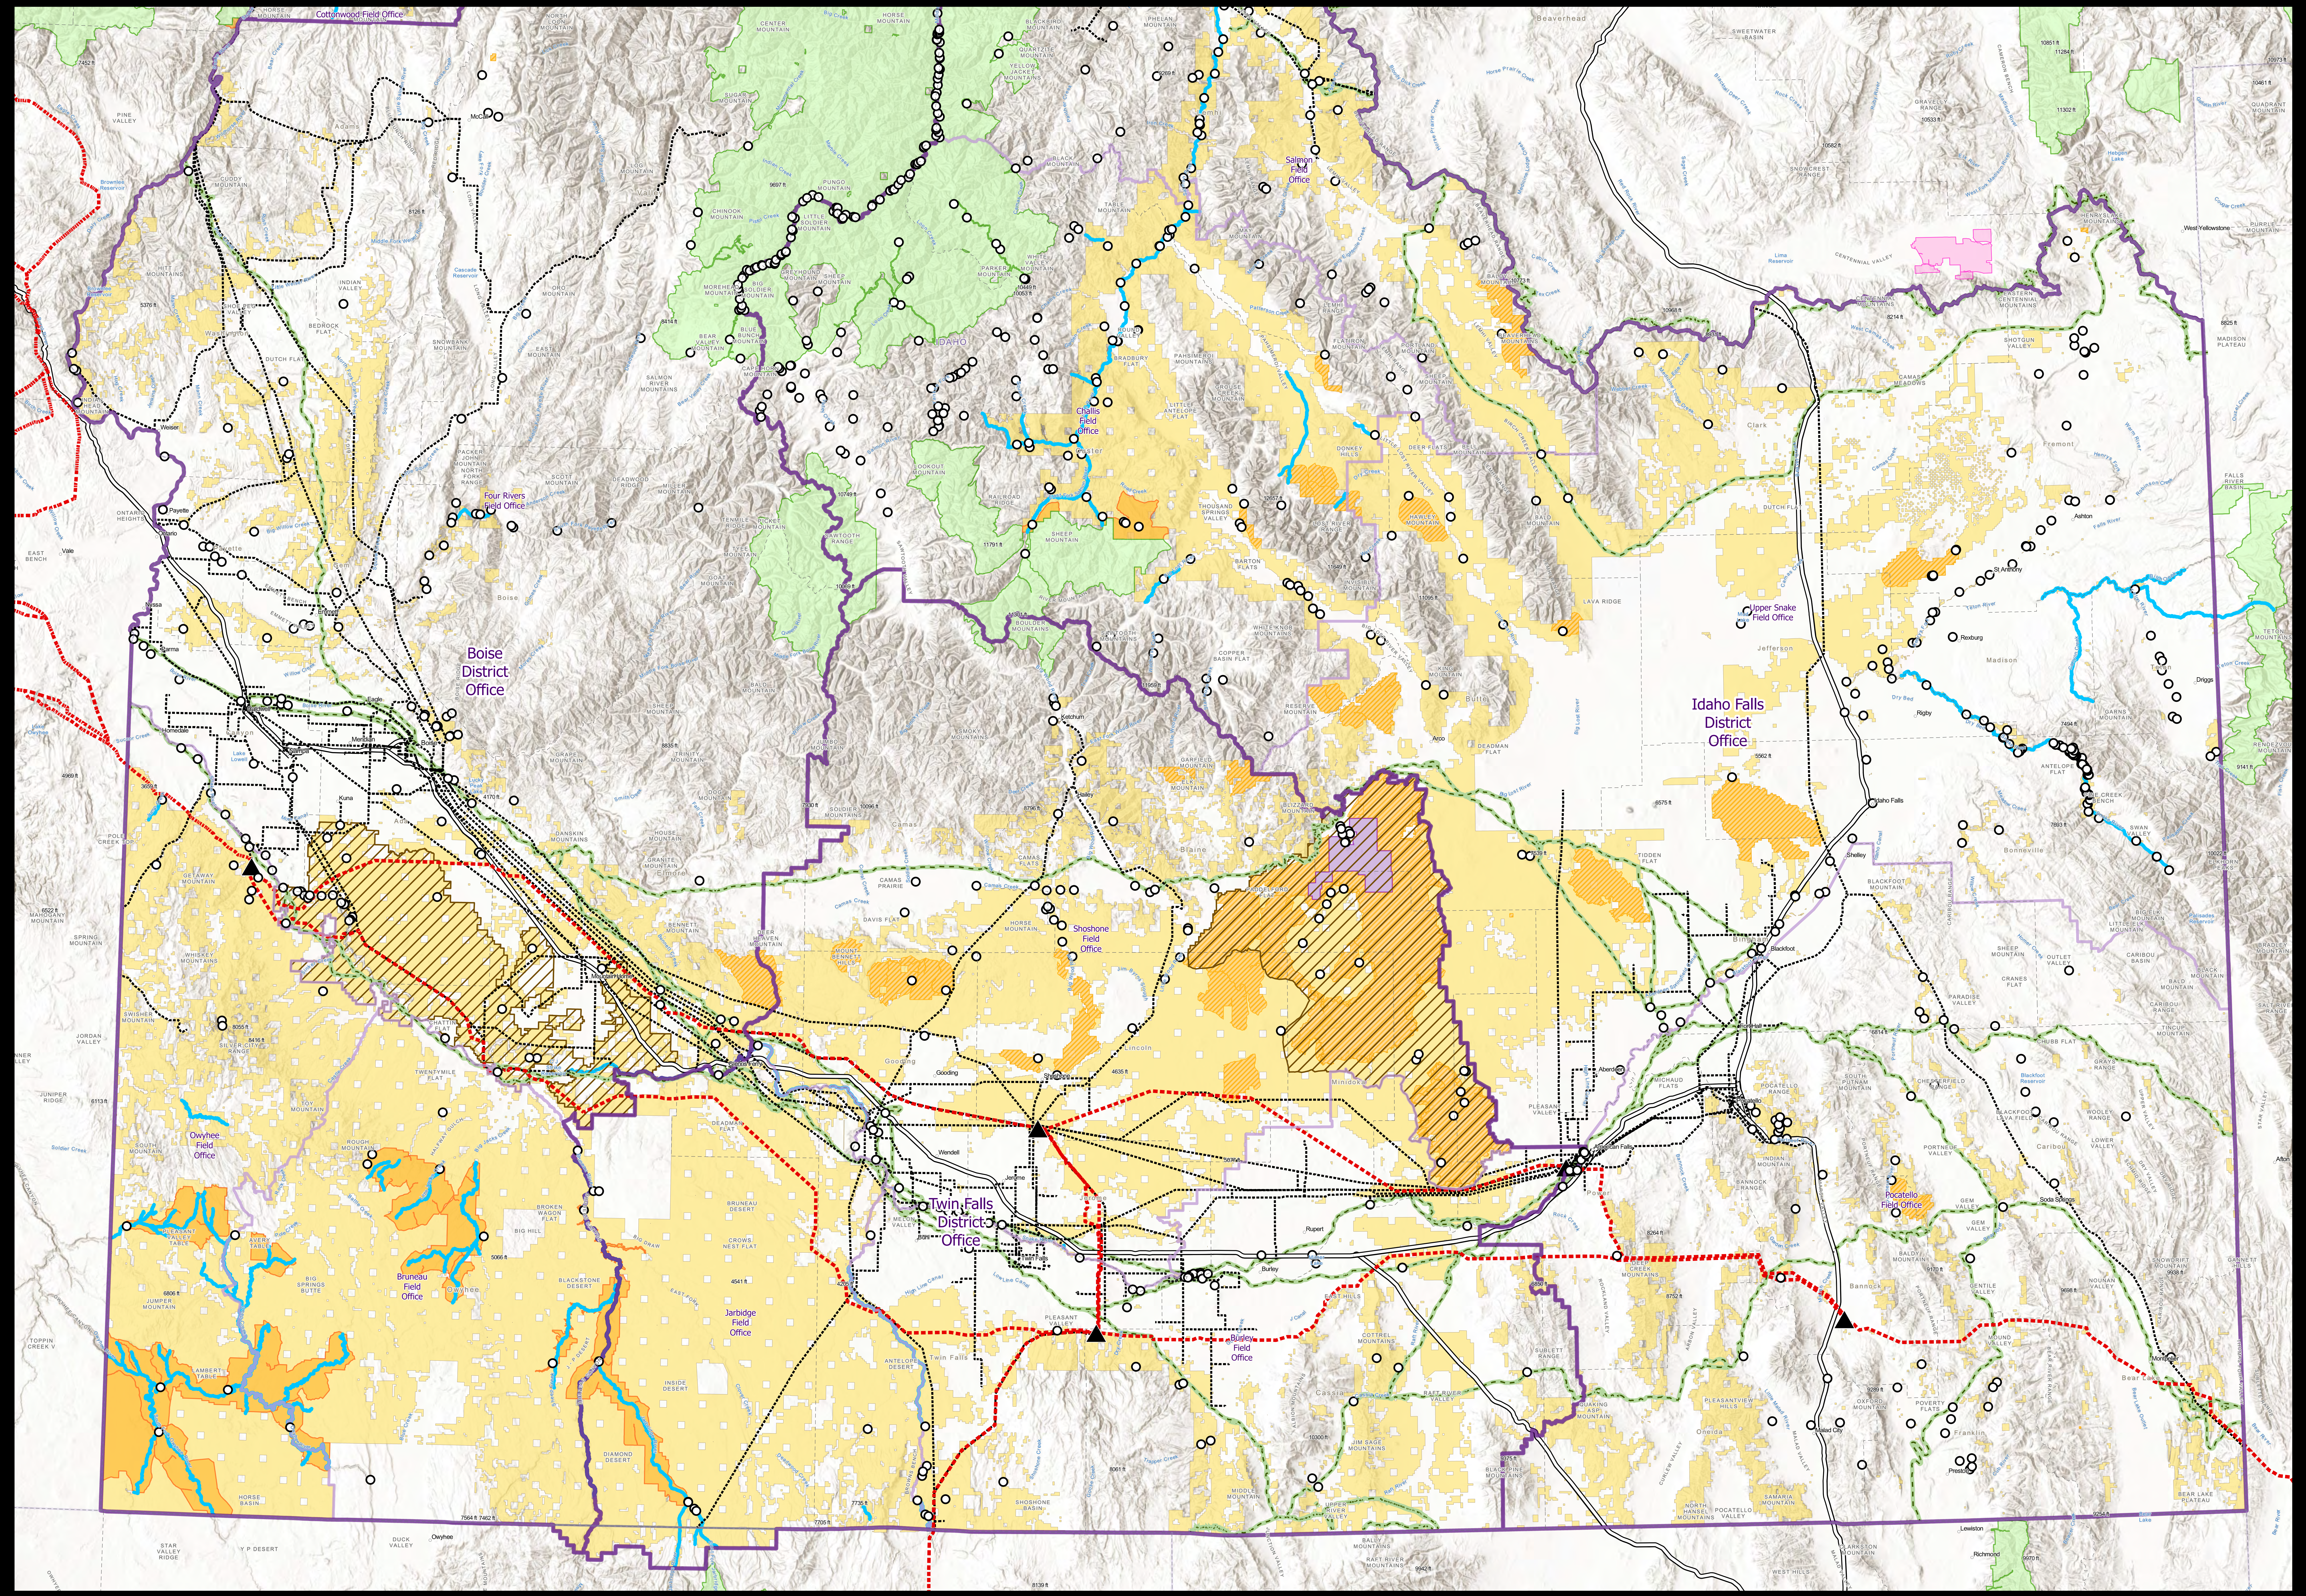

NATIONAL LANDSCAPE CONSERVATION SYSTEM AND RECREATION OVERVIEW

BLM IDAHO

- Recreation Sites
- BLM Wilderness Study Area
- Bureau of Land Management Wilderness
- Fish and Wildlife Service Wilderness
- Forest Service Wilderness
- National Park Service Wilderness
- Wild and Scenic River
- National Conservation Area & National Monument
- National Historic Scenic Trails
- Existing Transmission Lines
- Transmission Lines Approved for Construction
- ▲ Substations
- Bureau of Land Management Interstate Routes
- BLM Field Office Boundaries
- BLM District Office Boundaries