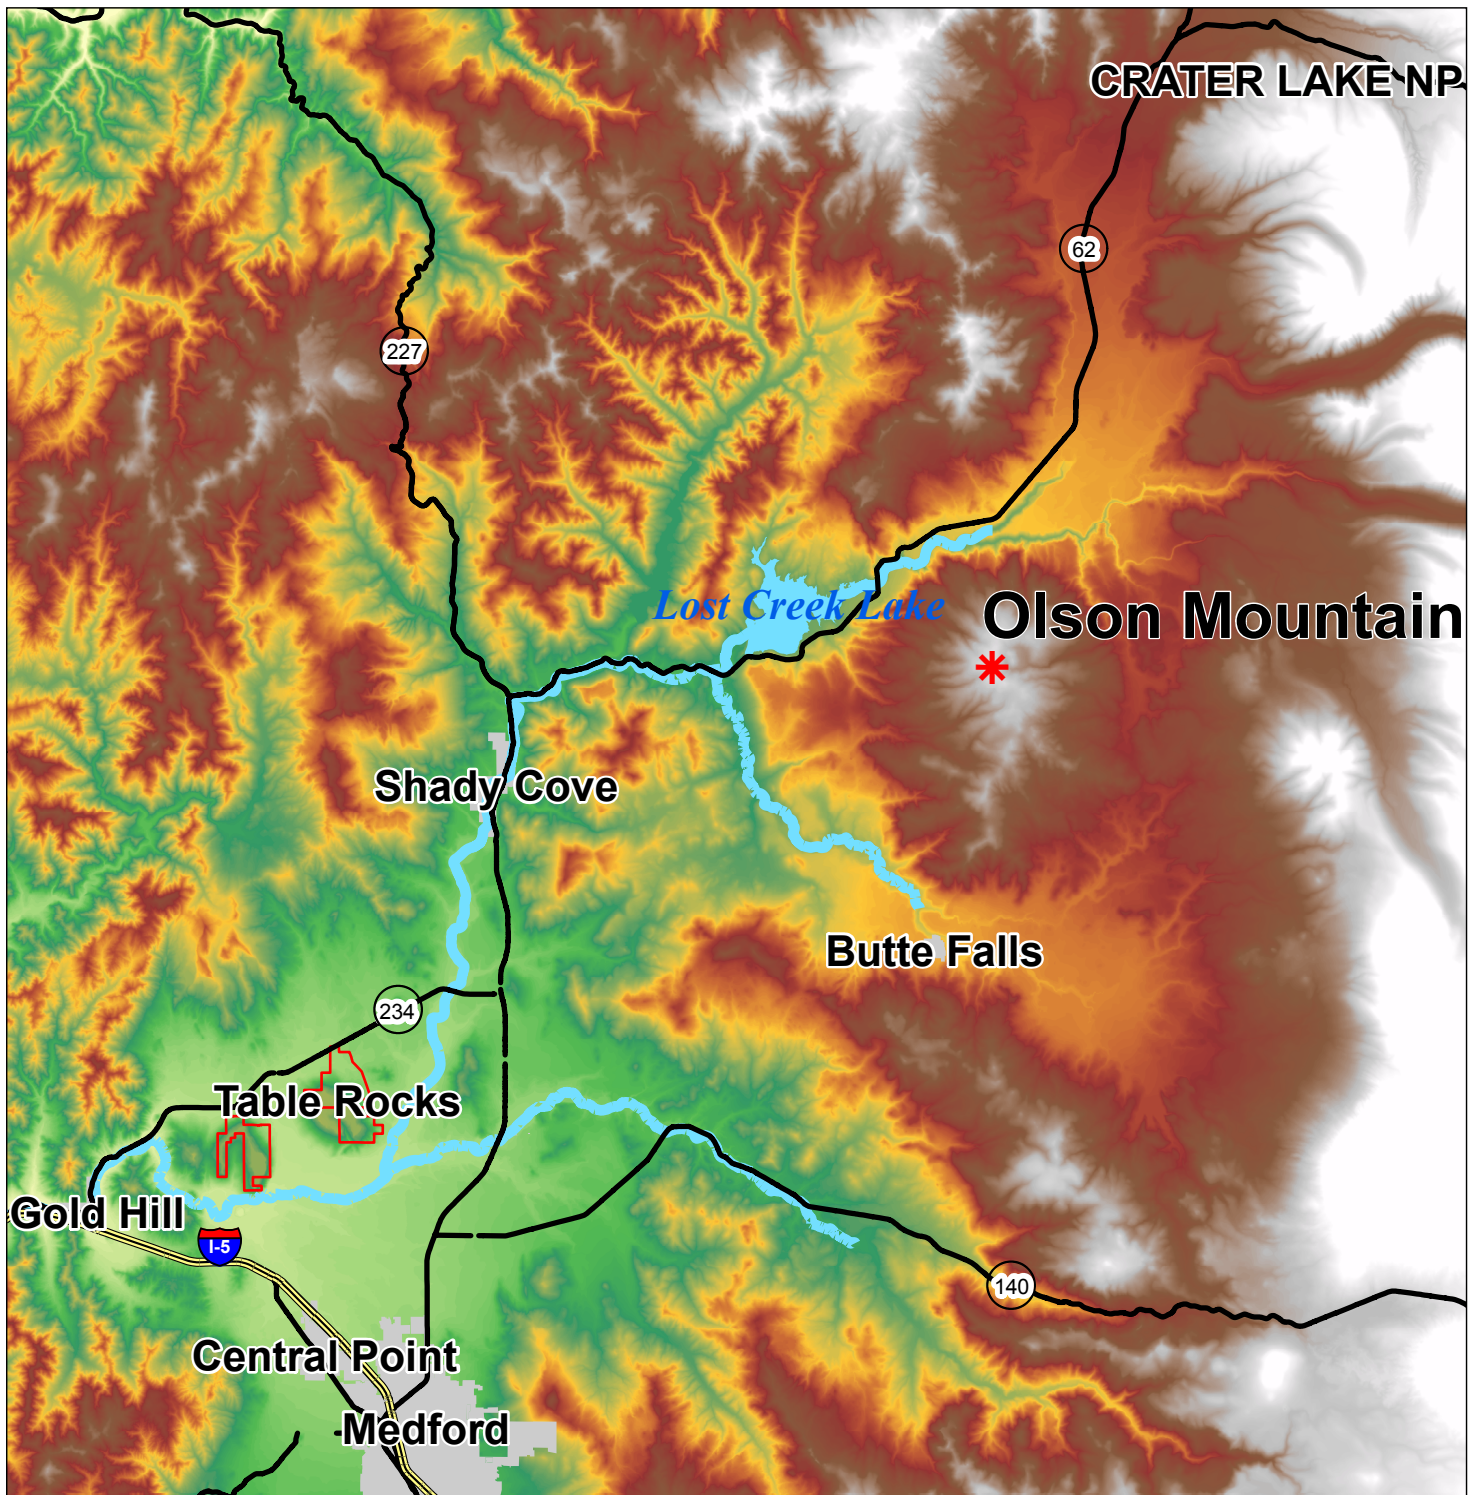

# Olson Mountain and Surrounding Area

\* Olson Mountain

Interstate 5

Road

Stream

National System of Public Lands  
MEDFORD DISTRICT BLM  
March 2010

No warranty is made by the Bureau of Land Management as to the accuracy, reliability, or completeness of these data for individual or aggregate use with other data. Original data were compiled from various sources. This information may not meet National Map Accuracy Standards. This product was developed through digital means and may be updated without notification.