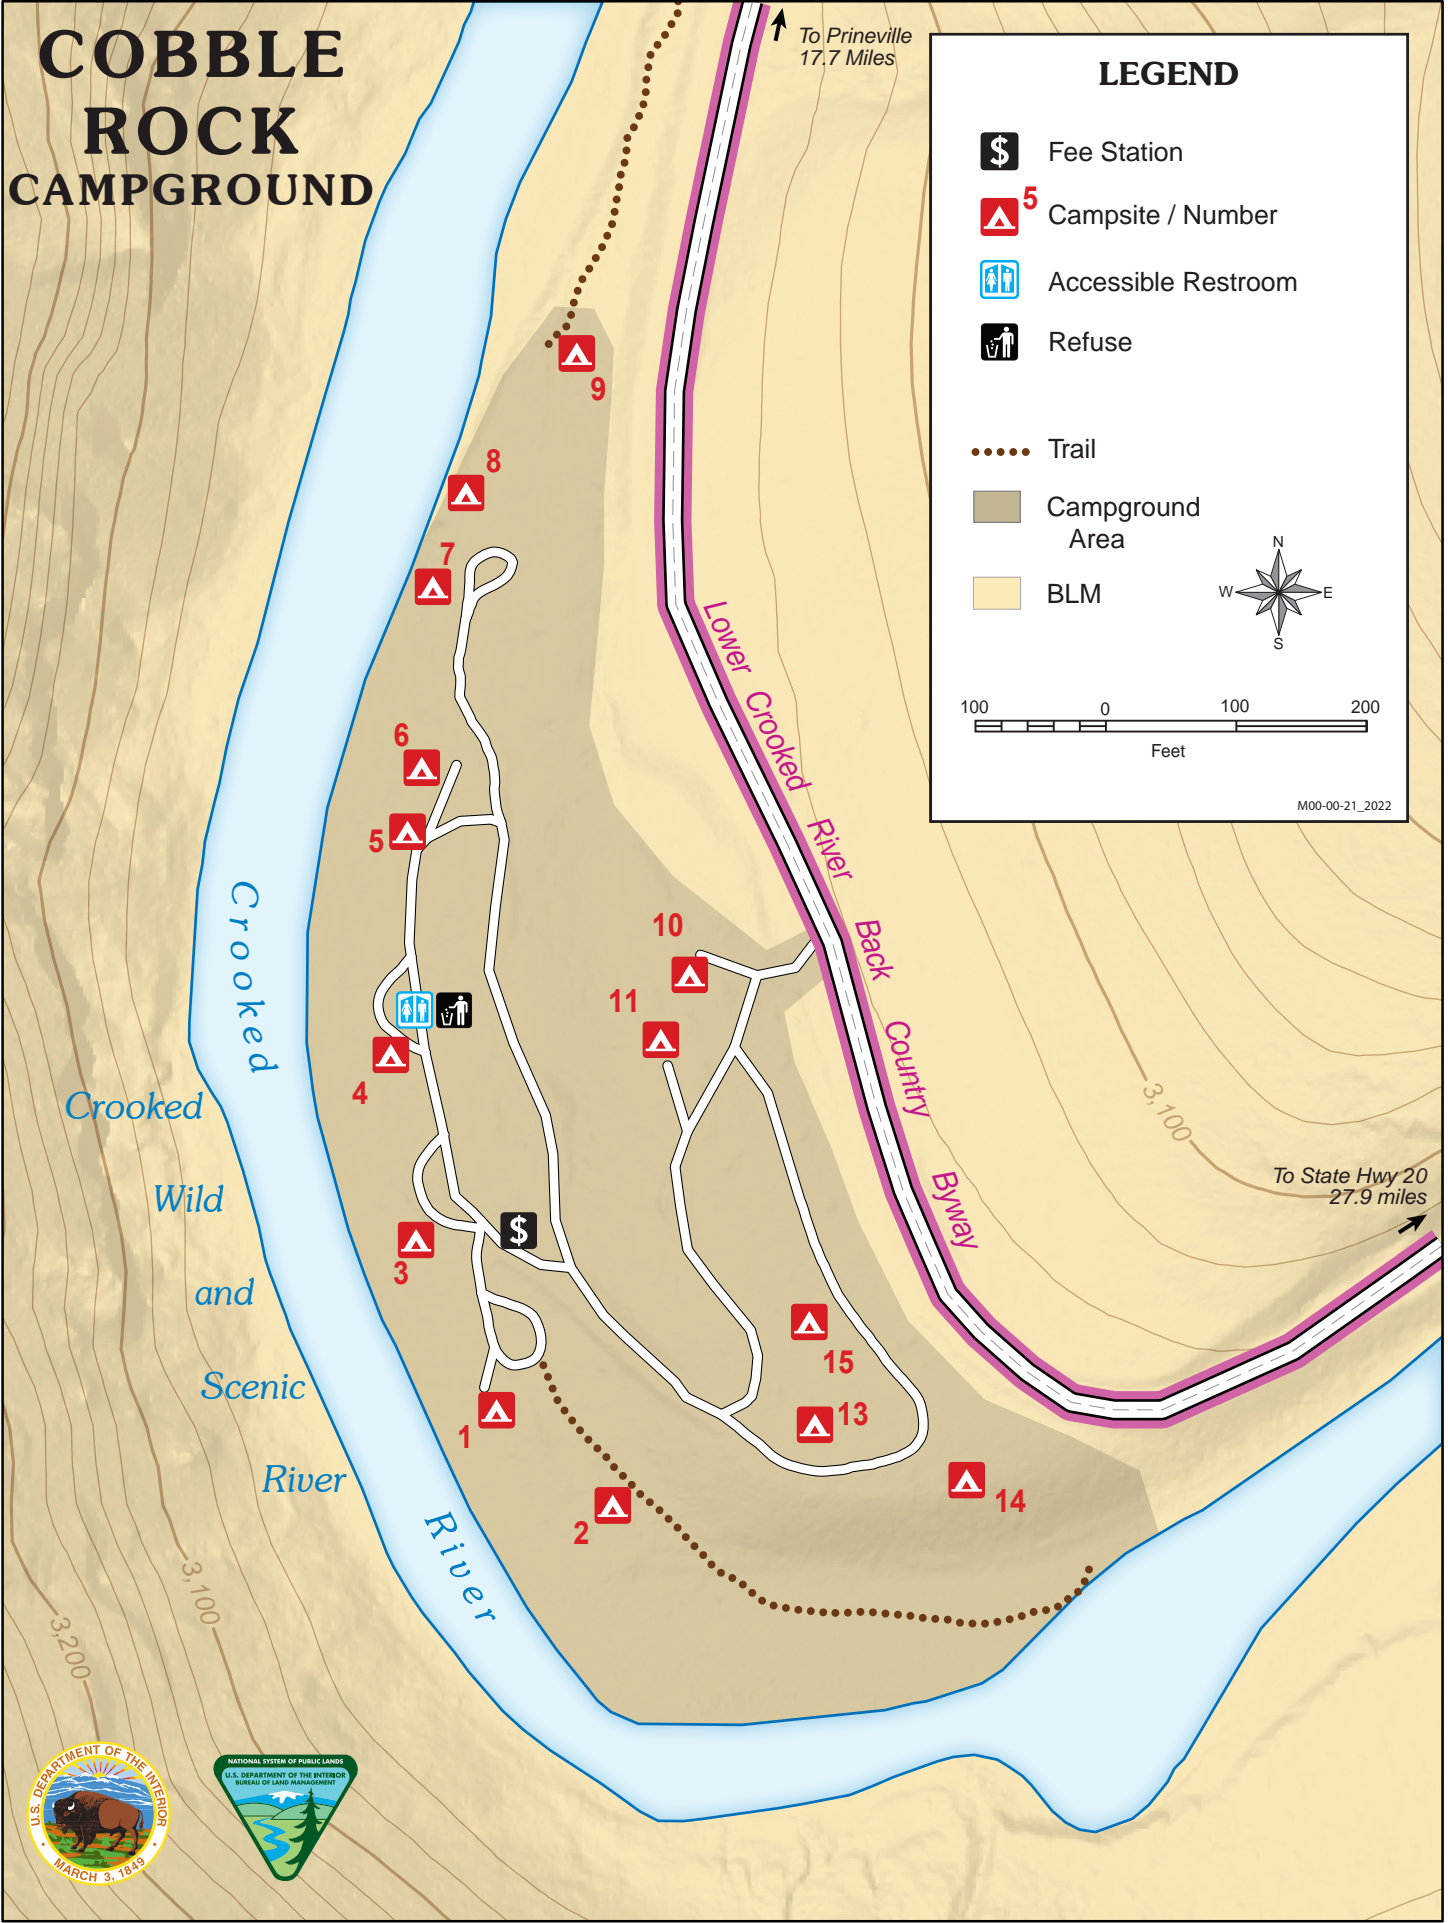

COBBLE ROCK CAMPGROUND

LEGEND

- Fee Station
- Campsite / Number
- Accessible Restroom
- Refuse

- Trail
 - Campground Area
 - BLM
- 100 0 100 200
Feet

M00-00-21_2022