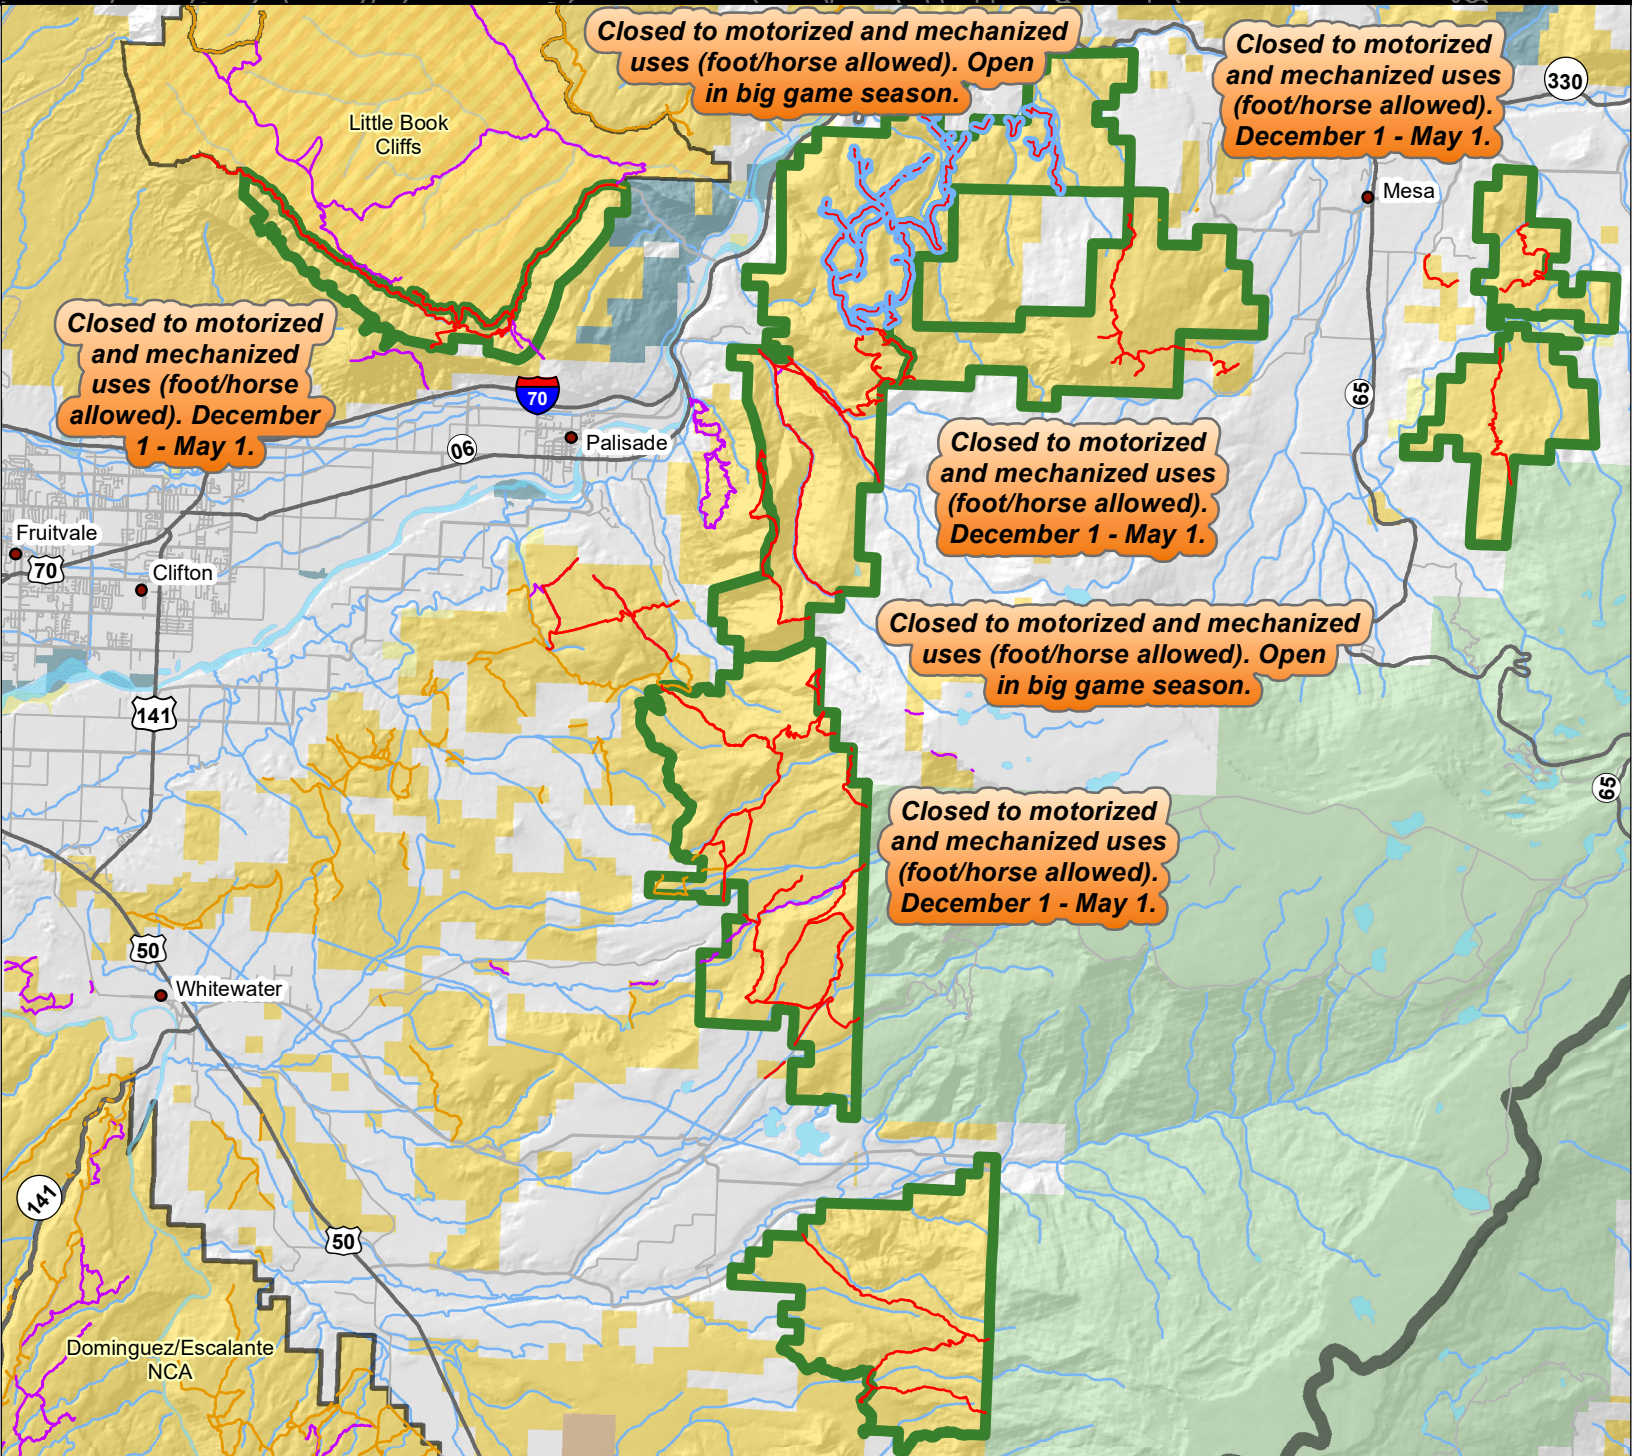

Grand Junction - East

Closed to motorized and mechanized uses (foot/horse allowed). December 1 - May 1.

Closed to motorized and mechanized uses (foot/horse allowed). Open in big game season.

Closed to motorized and mechanized uses (foot/horse allowed). December 1 - May 1.

Closed to motorized and mechanized uses (foot/horse allowed). December 1 - May 1.

Closed to motorized and mechanized uses (foot/horse allowed). Open in big game season.

Closed to motorized and mechanized uses (foot/horse allowed). December 1 - May 1.

Seasonal Closures

- December 1 - May 1
- Seas. Closed Routes
- Open during big game rifle season only

BLM Routes

- Motorized
- Non-Motorized

- Streams and Rivers
- Lakes

- BLM Wilderness Study Areas
- Bureau of Land Management
- Bureau of Reclamation
- Private
- State, County, City
- US Forest Service