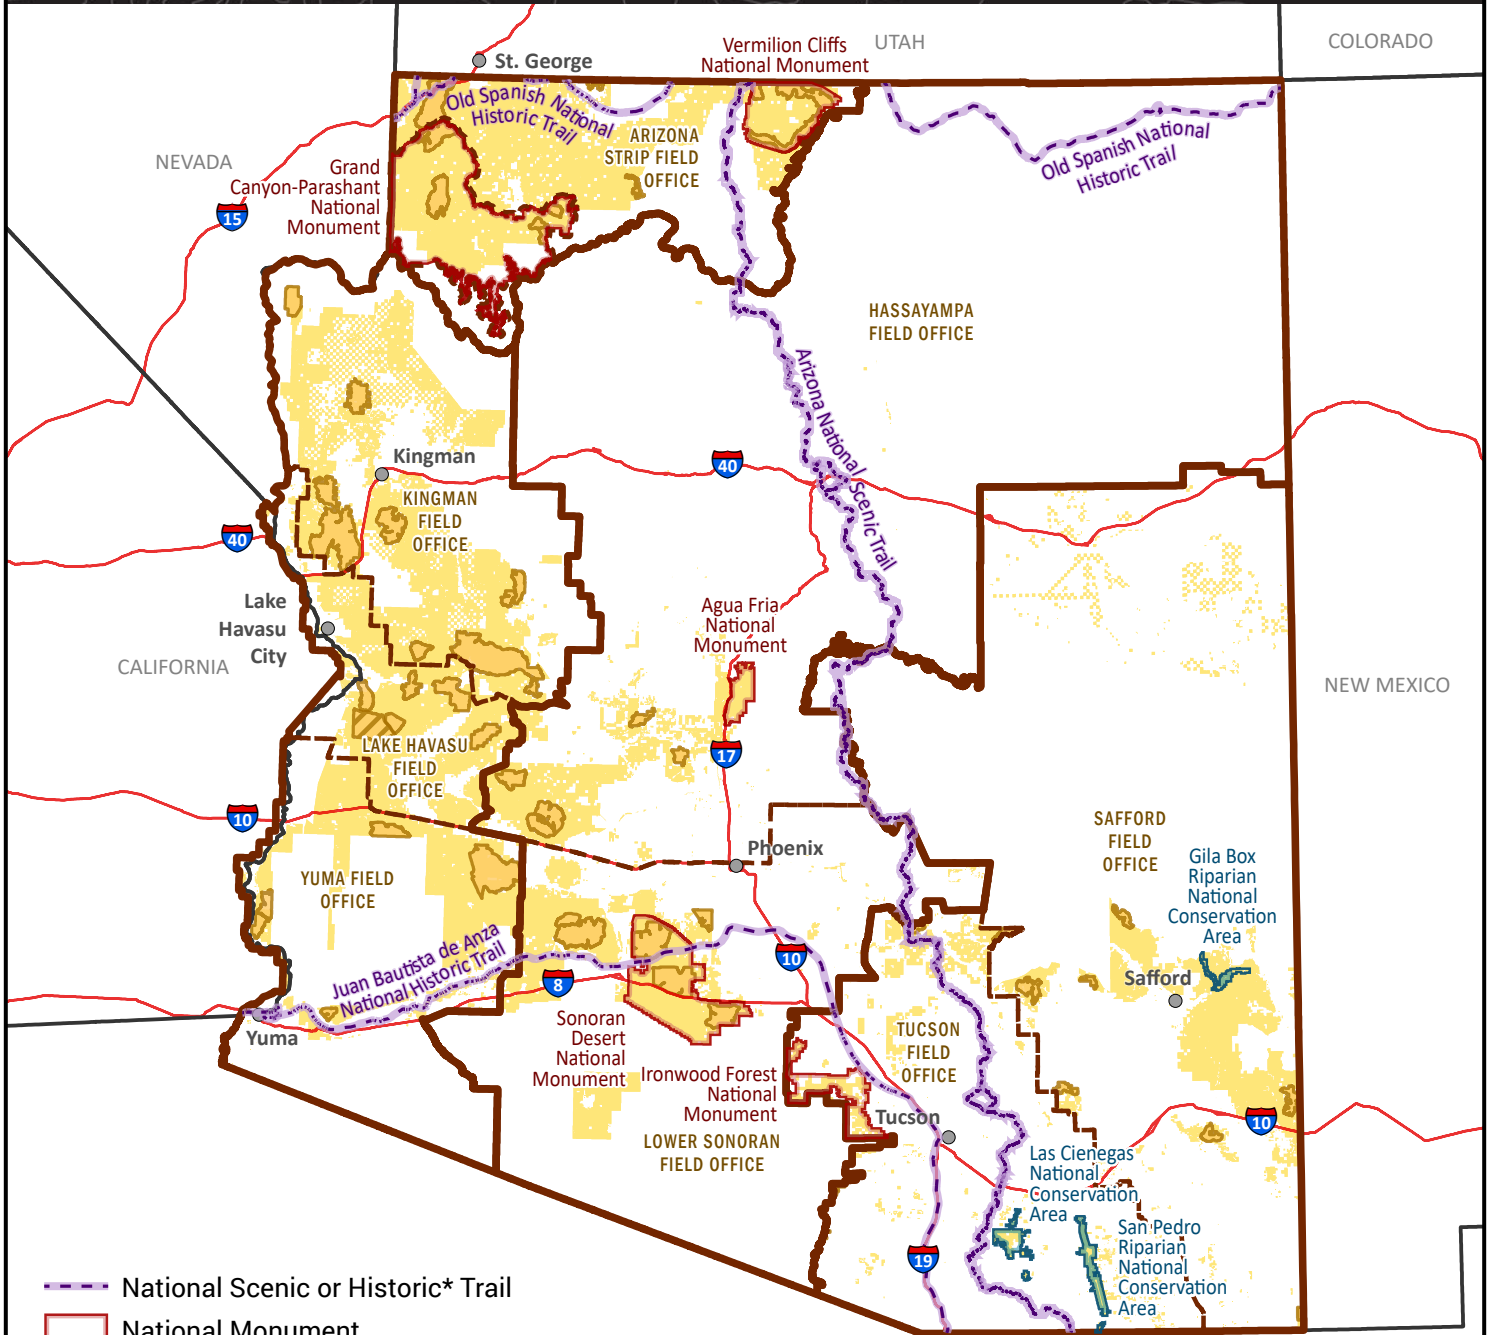

NATIONAL CONSERVATION LANDS

National Conservation Lands Bureau of Land Management Arizona

- National Scenic or Historic* Trail
- National Monument
- National Conservation Area
- Wilderness Area
- Wilderness Study Area
- Bureau of Land Management
- BLM District Office
- BLM Field Office
- State Boundary

Bureau of Land Management Arizona State Office

Map produced: September 28, 2022

Coordinate System: NAD 1983 UTM Zone 12N | **Scale:** 1:3,800,000 at 8.5x11 page output

*National Historic Trail routes include some hiking trail segments while other segments are only displayed for reference purposes on the map to depict the historic travel route per legislation. No warranty is made by the Bureau of Land Management as to the accuracy, reliability, or completeness of these data for individual use or aggregate use with other data.