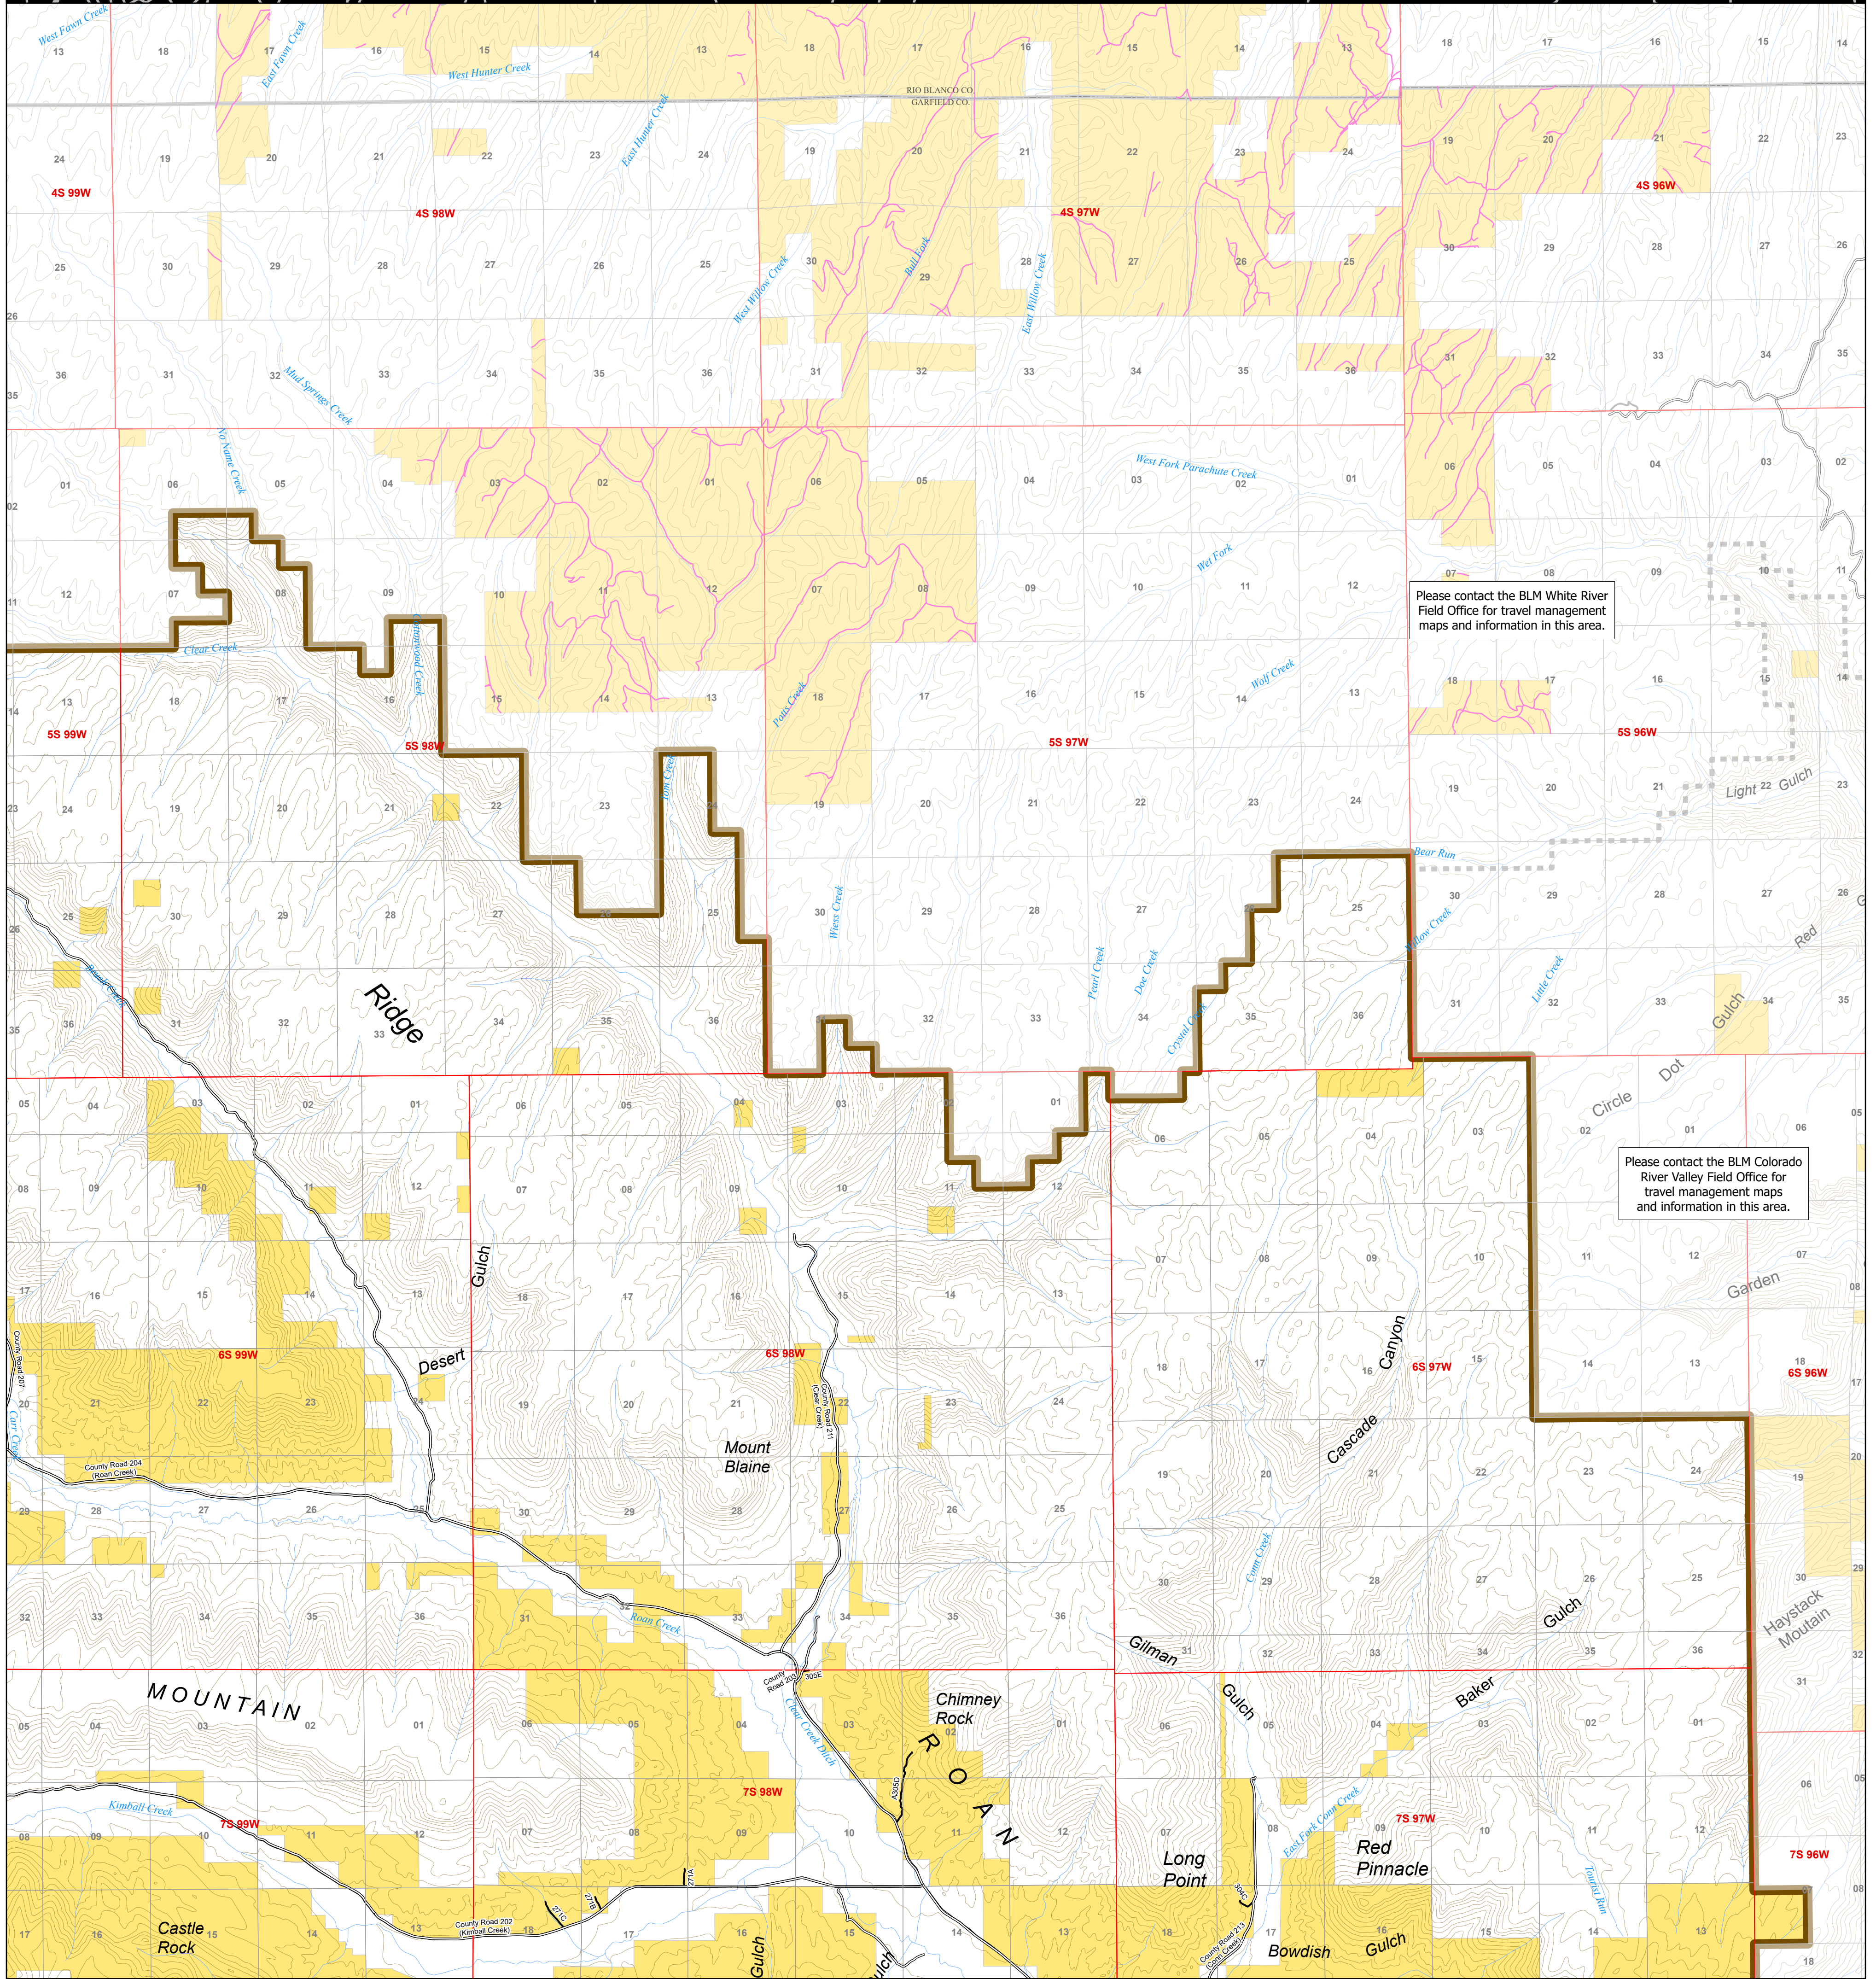

**U.S. DEPARTMENT OF THE INTERIOR
BUREAU OF LAND MANAGEMENT
Grand Junction Field Office**

COLORADO

Travel Management Map 3 : Roan Creek

Please contact the BLM White River Field Office for travel management maps and information in this area.

Please contact the BLM Colorado River Valley Field Office for travel management maps and information in this area.

- County Maintained Roads
- Routes without BLM jurisdiction
- BLM Road and Trail Designations
- Open to all modes of transportation
- Undesignated
- County Boundaries
- ▭ BLM Grand Junction Field Office
- ▭ Bureau of Land Management
- ▭ Private

Note: existing disturbance on the ground not shown on this map is not authorized for travel except foot/horse in most areas unless otherwise noted.

For more detailed recreation maps see the maps for each Special Recreation Management Area (SRMA) and Extensive Recreation Management Areas (ERMA)

Seasonal closure areas:
None : no seasonal closures on this map