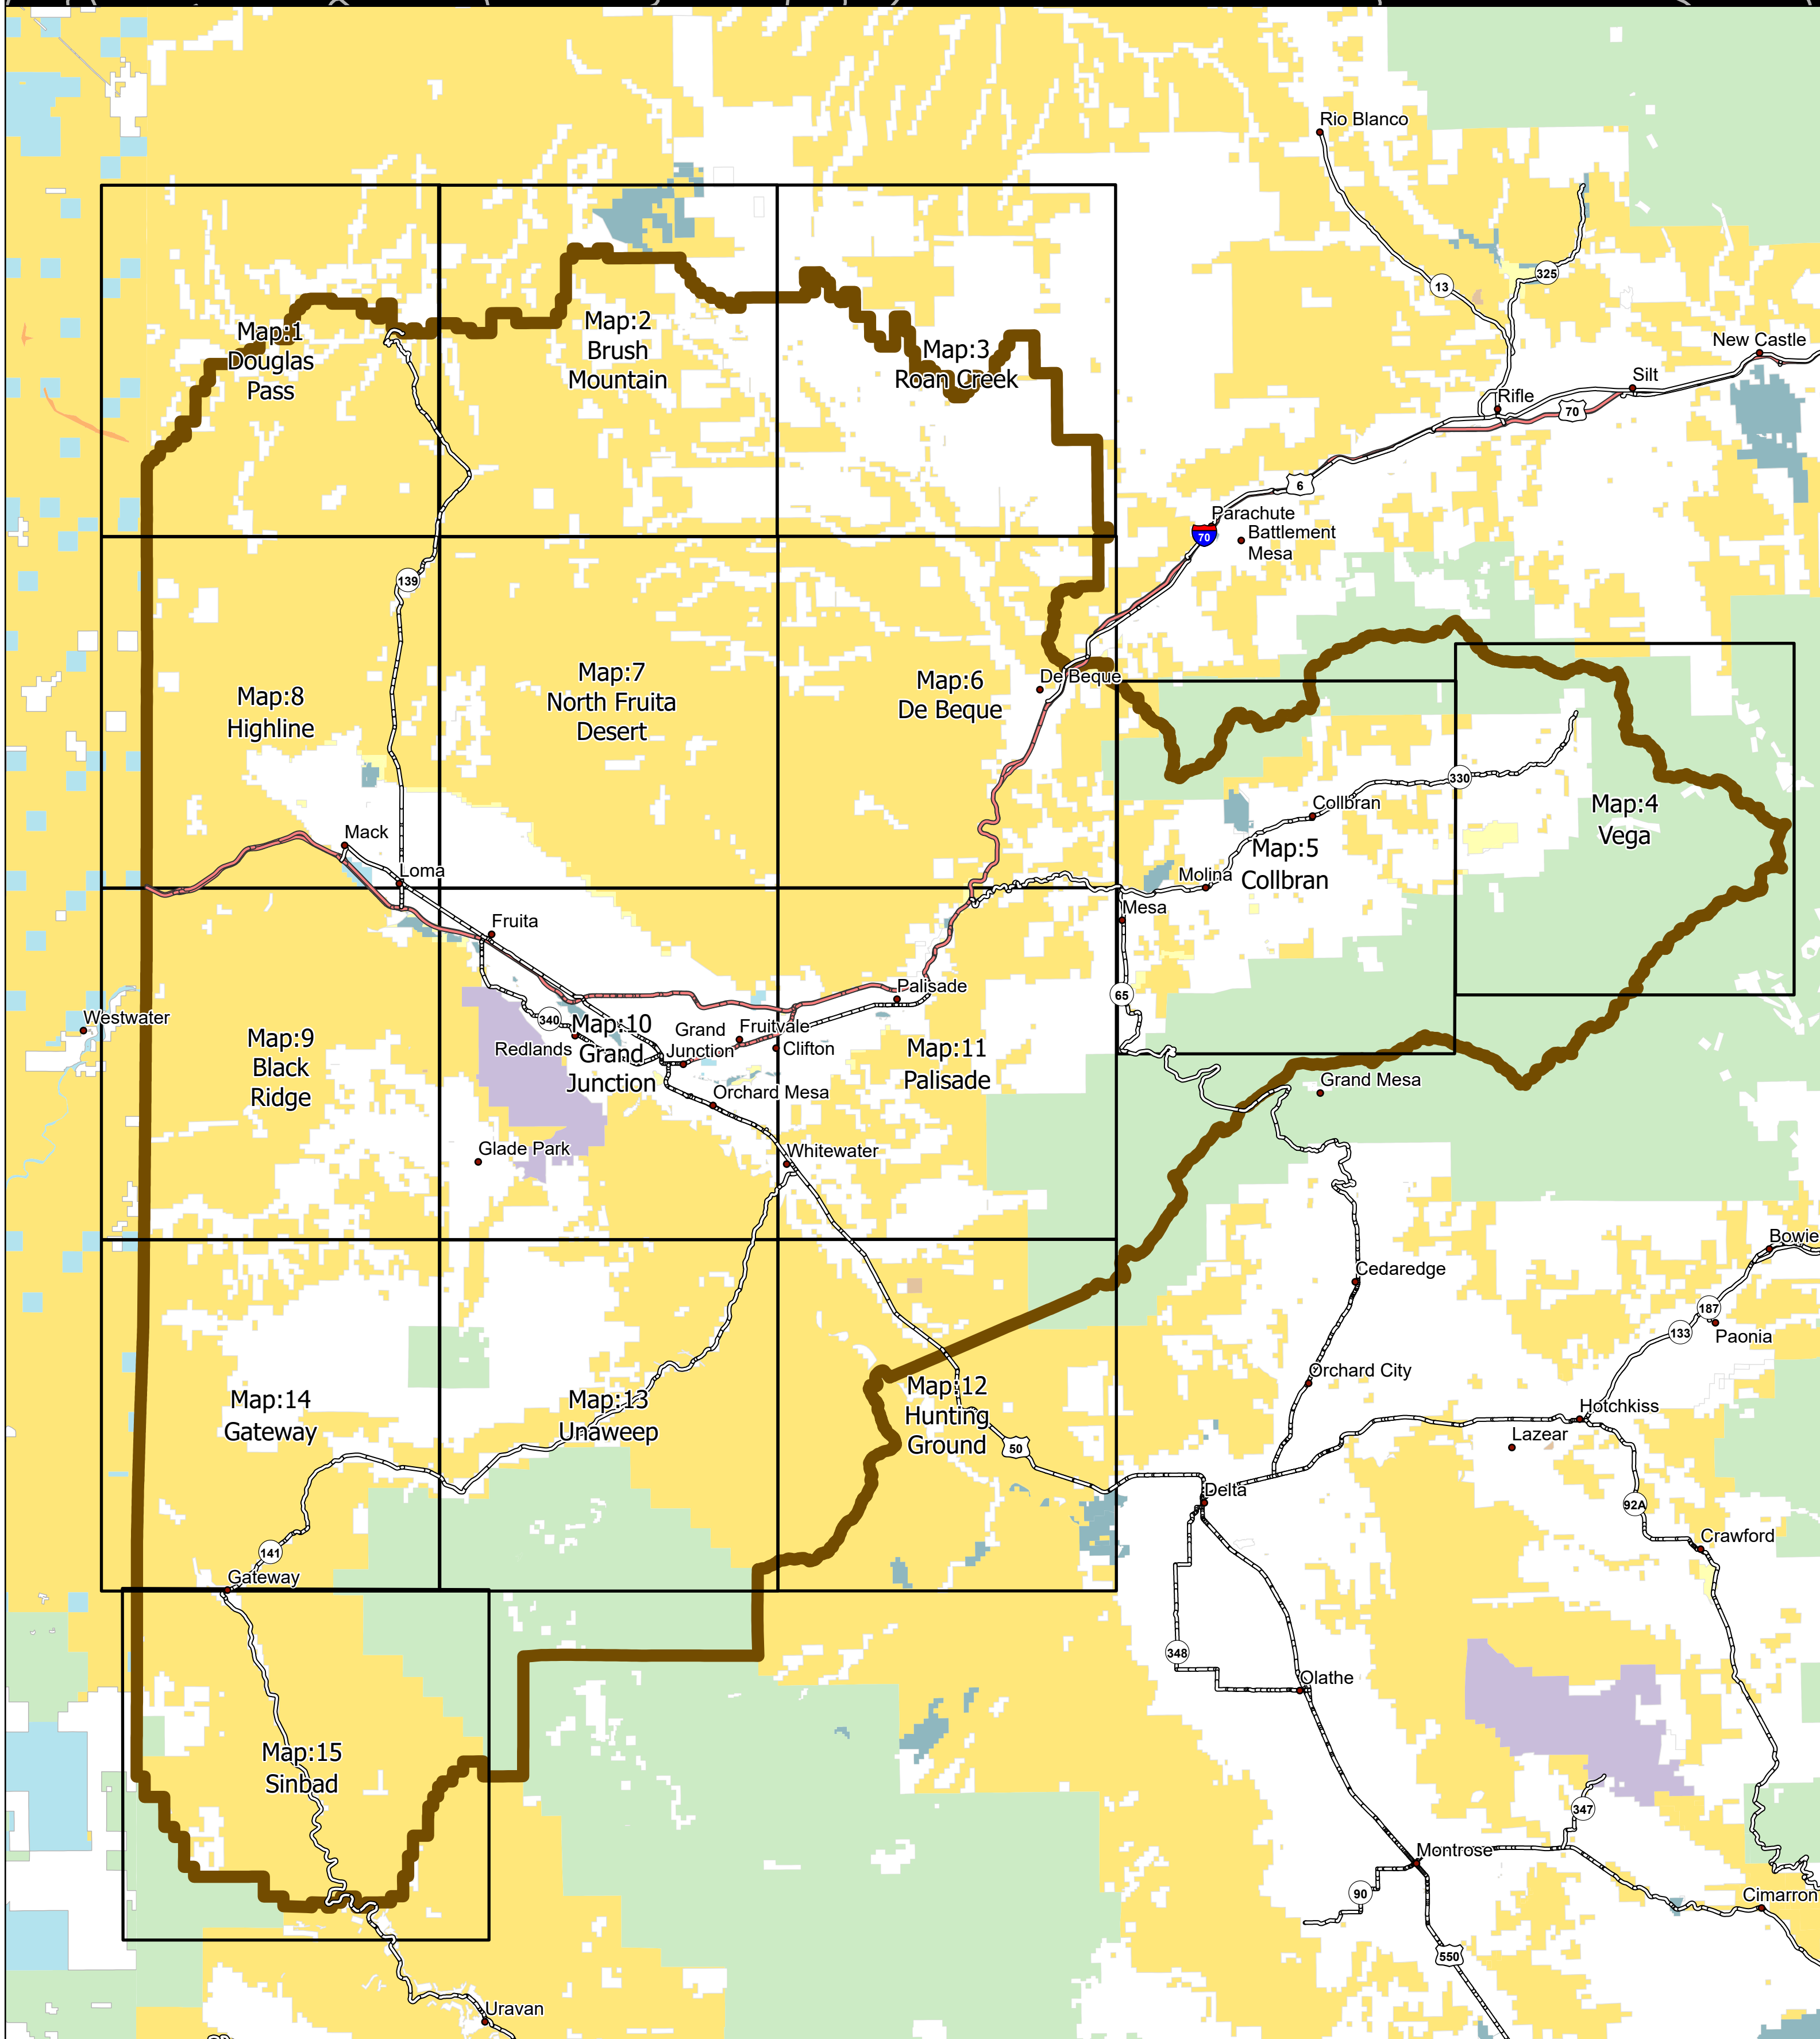

U.S. DEPARTMENT OF THE INTERIOR  
BUREAU OF LAND MANAGEMENT  
Grand Junction Field Office

# Travel Management Index Map

# COLORADO

Map:1  
Douglas  
Pass

Map:2  
Brush  
Mountain

Map:3  
Roan  
Creek

Map:8  
Highline

Map:7  
North Fruita  
Desert

Map:6  
De Beque

Map:5  
Collbran

Map:4  
Vega

Map:9  
Black  
Ridge

Map:10  
Grand  
Junction

Map:11  
Palisade

Map:14  
Gateway

Map:13  
Unaweep

Map:12  
Hunting  
Ground

Map:15  
Sinbad