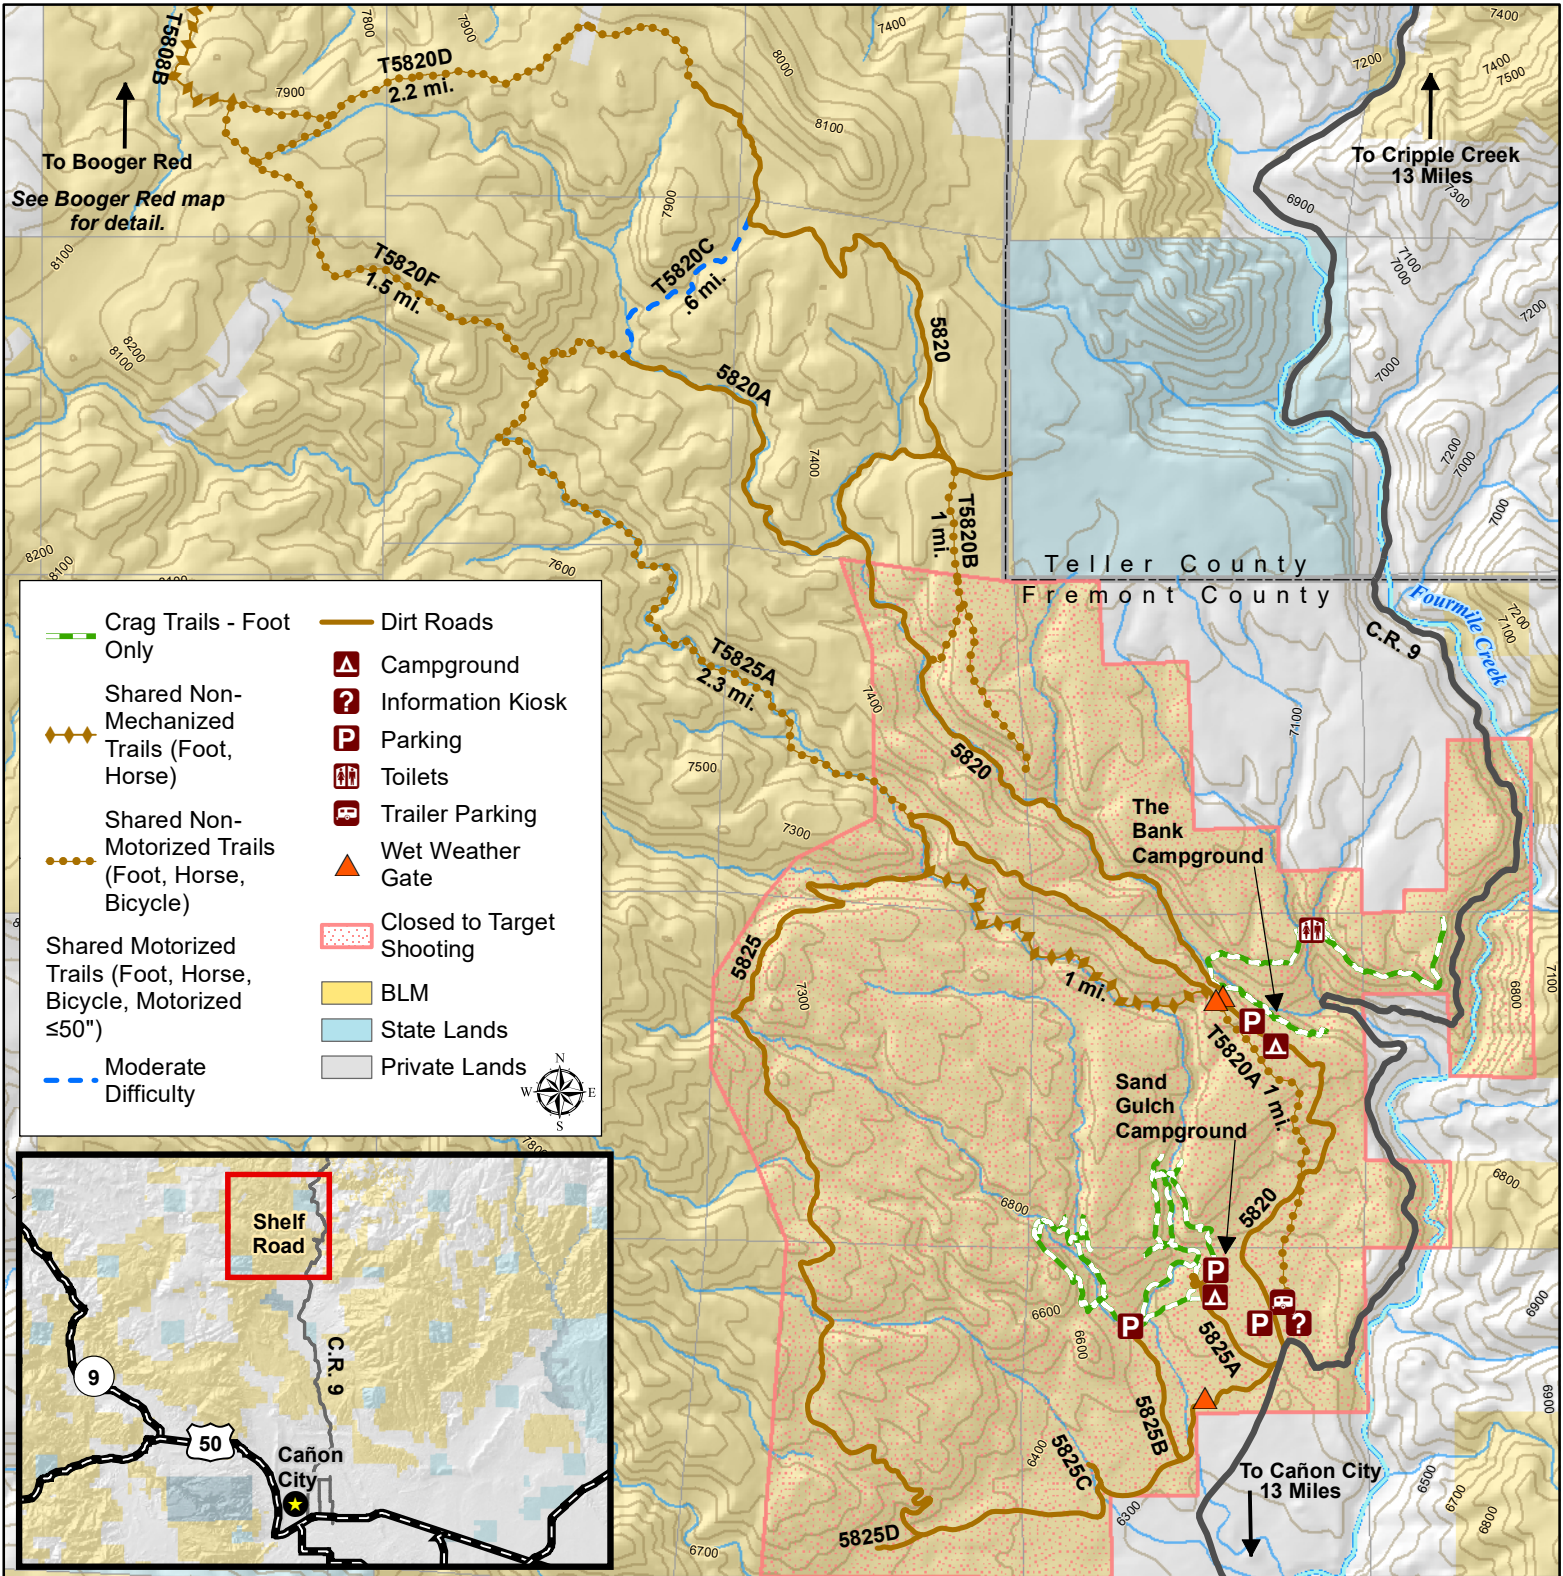

# Shelf Road Recreation Area

No warranty is made by the Bureau of Land Management as to the accuracy, reliability, or completeness of these data for individual use or aggregate use with other data, or for the purposes not intended by the BLM. Spatial information may not meet National Map Accuracy Standards. This information may be updated without notification. Current as of 3/10/2022

Travel Limited to Designated Methods