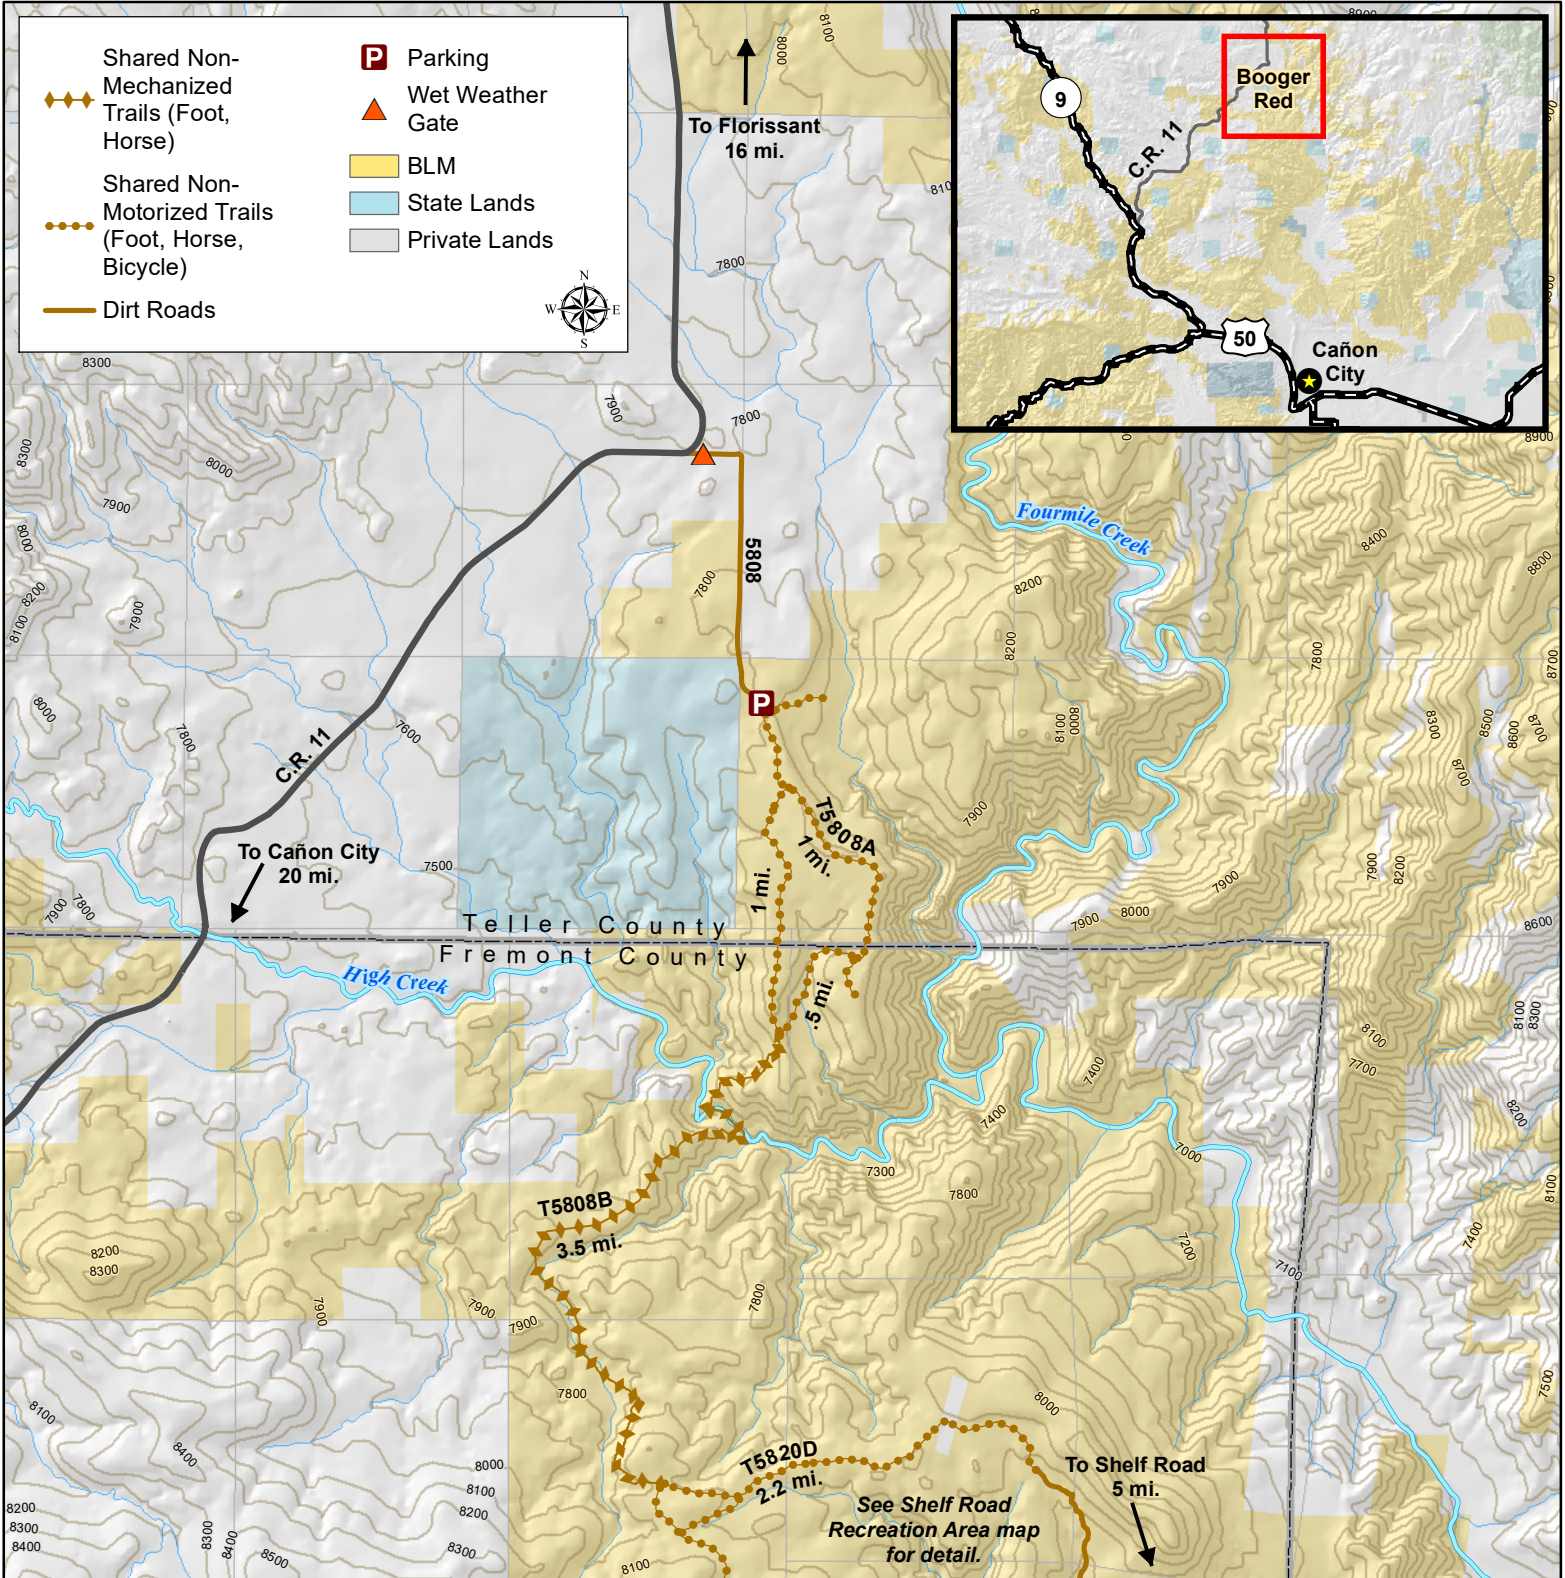

Booger Red

No warranty is made by the Bureau of Land Management as to the accuracy, reliability, or completeness of these data for individual use or aggregate use with other data, or for the purposes not intended by the BLM. Spatial information may not meet National Map Accuracy Standards. This information may be updated without notification. Current as of 3/10/2022

Travel Limited to Designated Methods