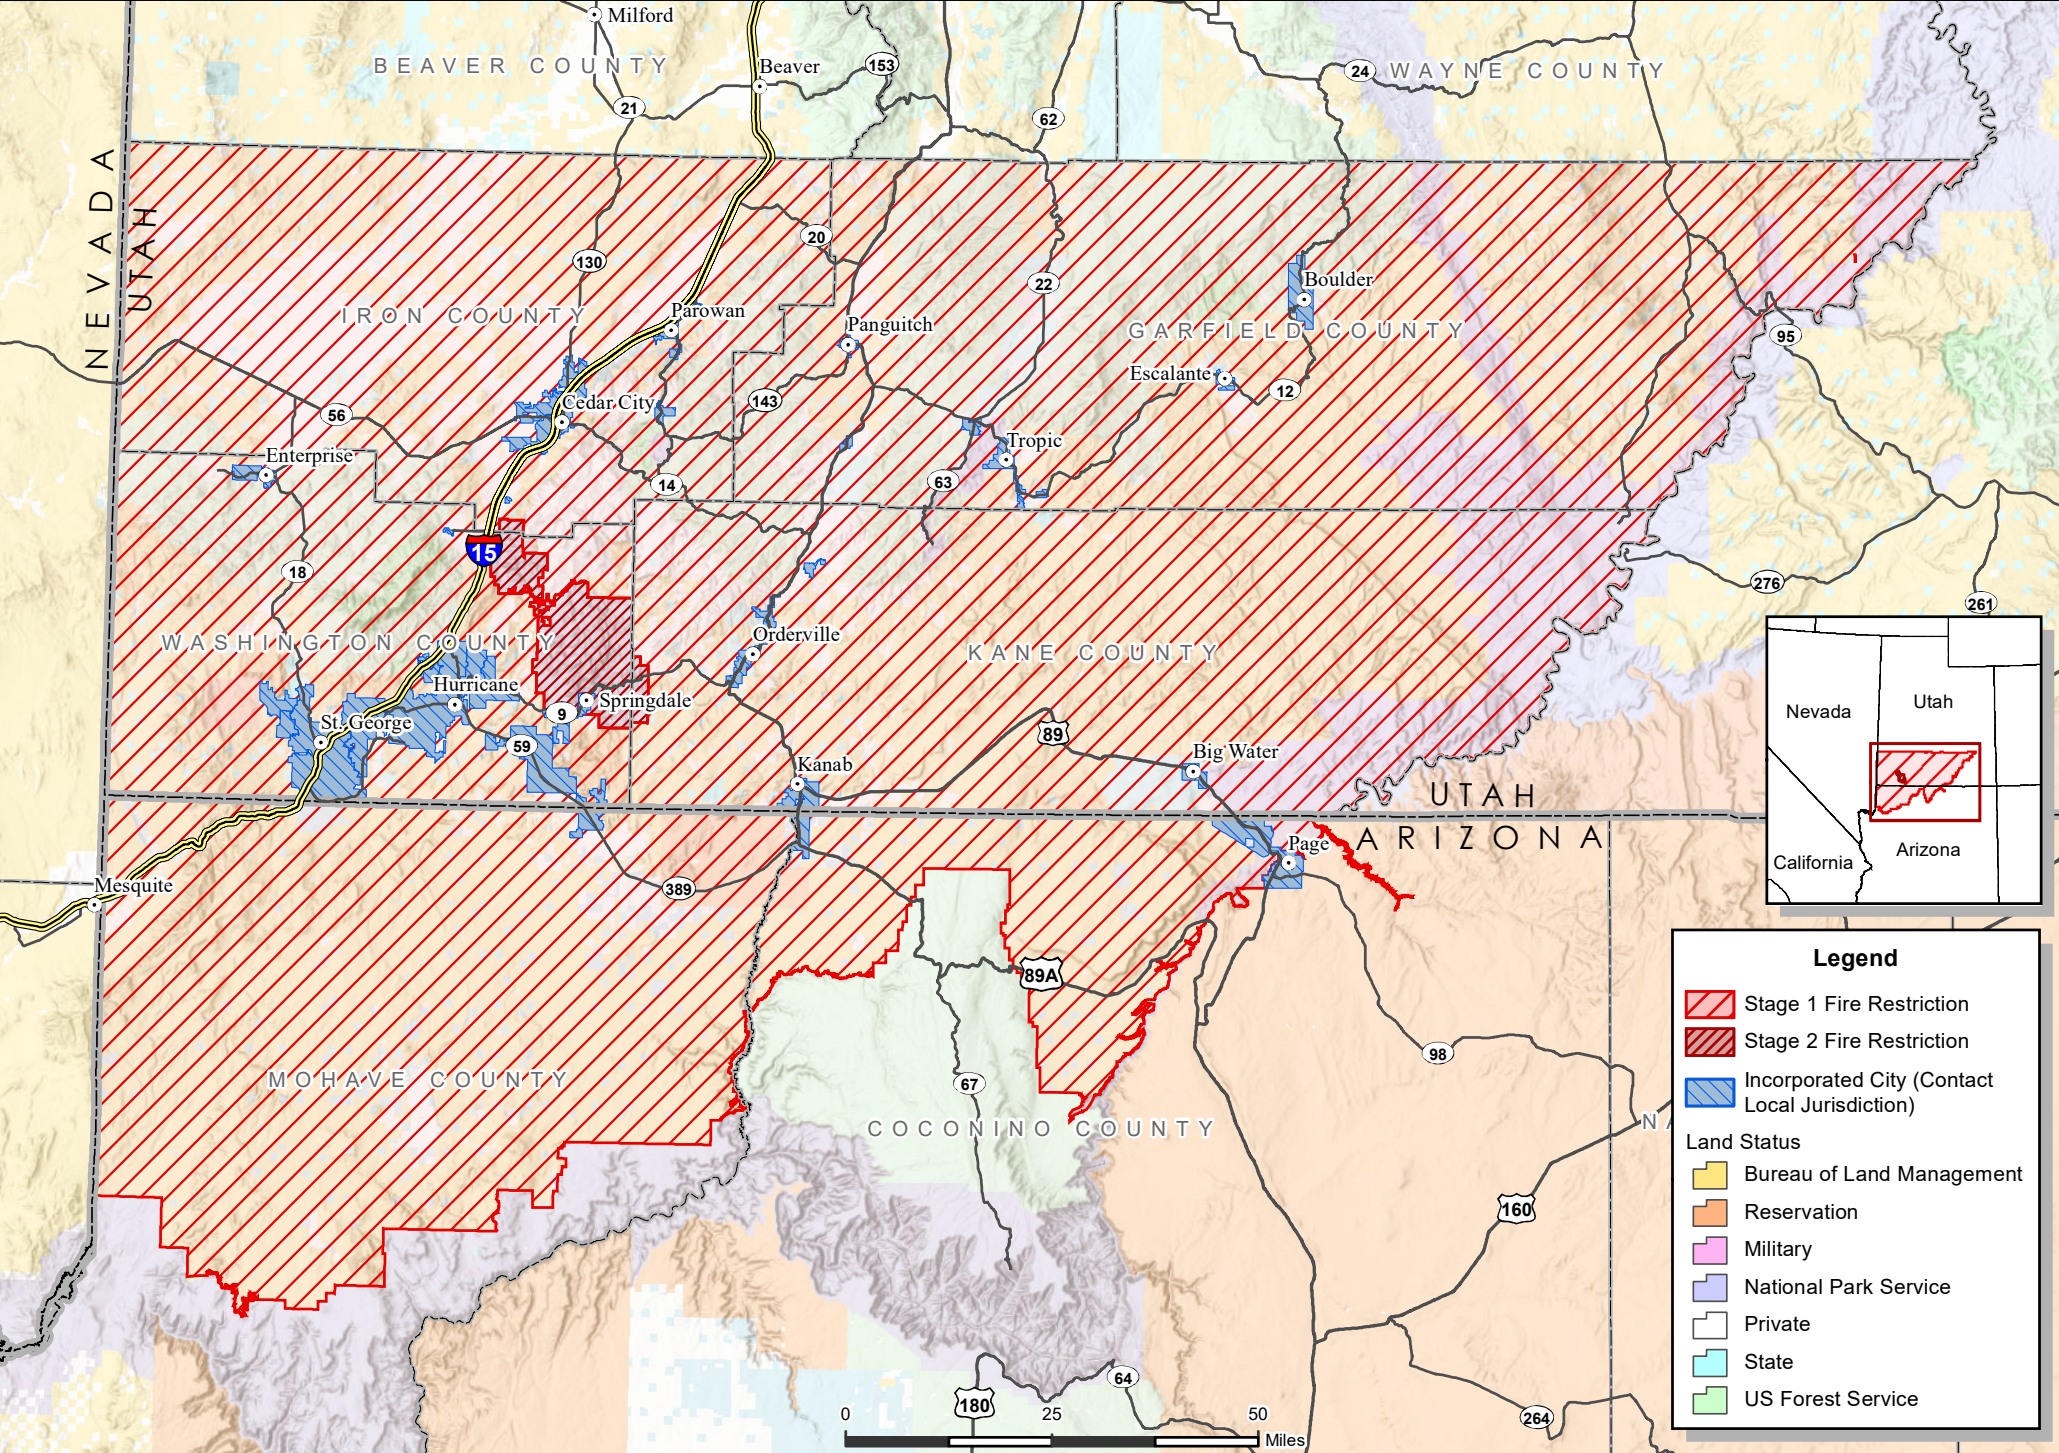

Color Country Fire Restrictions *June 2, 2022*

Legend

- Stage 1 Fire Restriction
- Stage 2 Fire Restriction
- Incorporated City (Contact Local Jurisdiction)
- Land Status
 - Bureau of Land Management
 - Reservation
 - Military
 - National Park Service
 - Private
 - State
 - US Forest Service