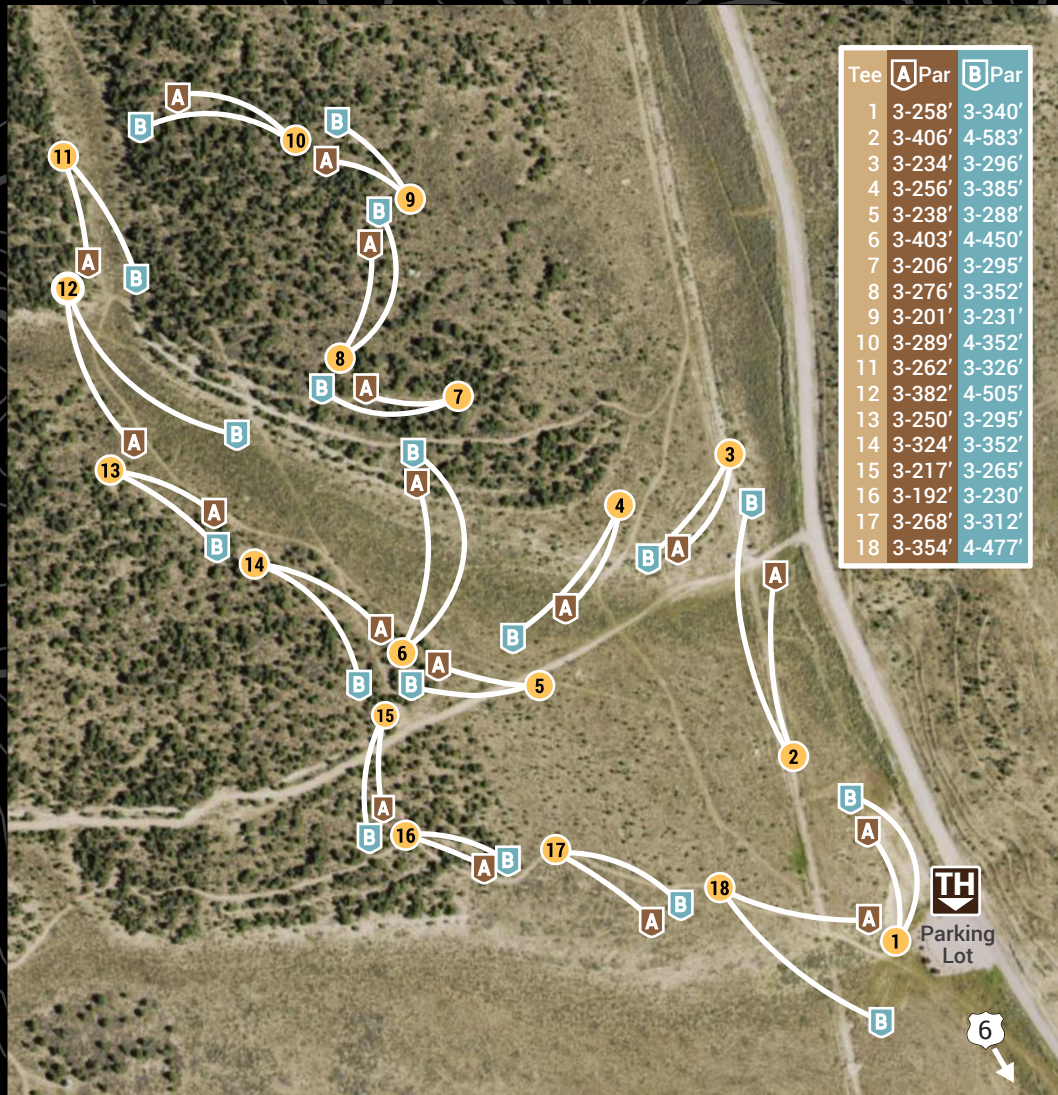

U.S. Department of the Interior
Bureau of Land Management

NEVADA | ELY

Ward Mountain Recreation Area Disc Golf Course

Bristlecone Field Office
702 N. Industrial Way
Ely NV, 89301
(775)289-1800

Georeferenced Map Available at:
<https://www.blm.gov/sites/blm.gov/files/docs/2022-03/WardMountainRecreationArea-DiscGolfCourse.pdf>

No warranty is made by the Bureau of Land Management as to the accuracy, reliability, or completeness of these data for individual use or aggregate use with other data. Original data were compiled from various sources. This information may not meet National Map Accuracy Standards. This product was developed through digital means and may be updated without notification. Map produced: 2022