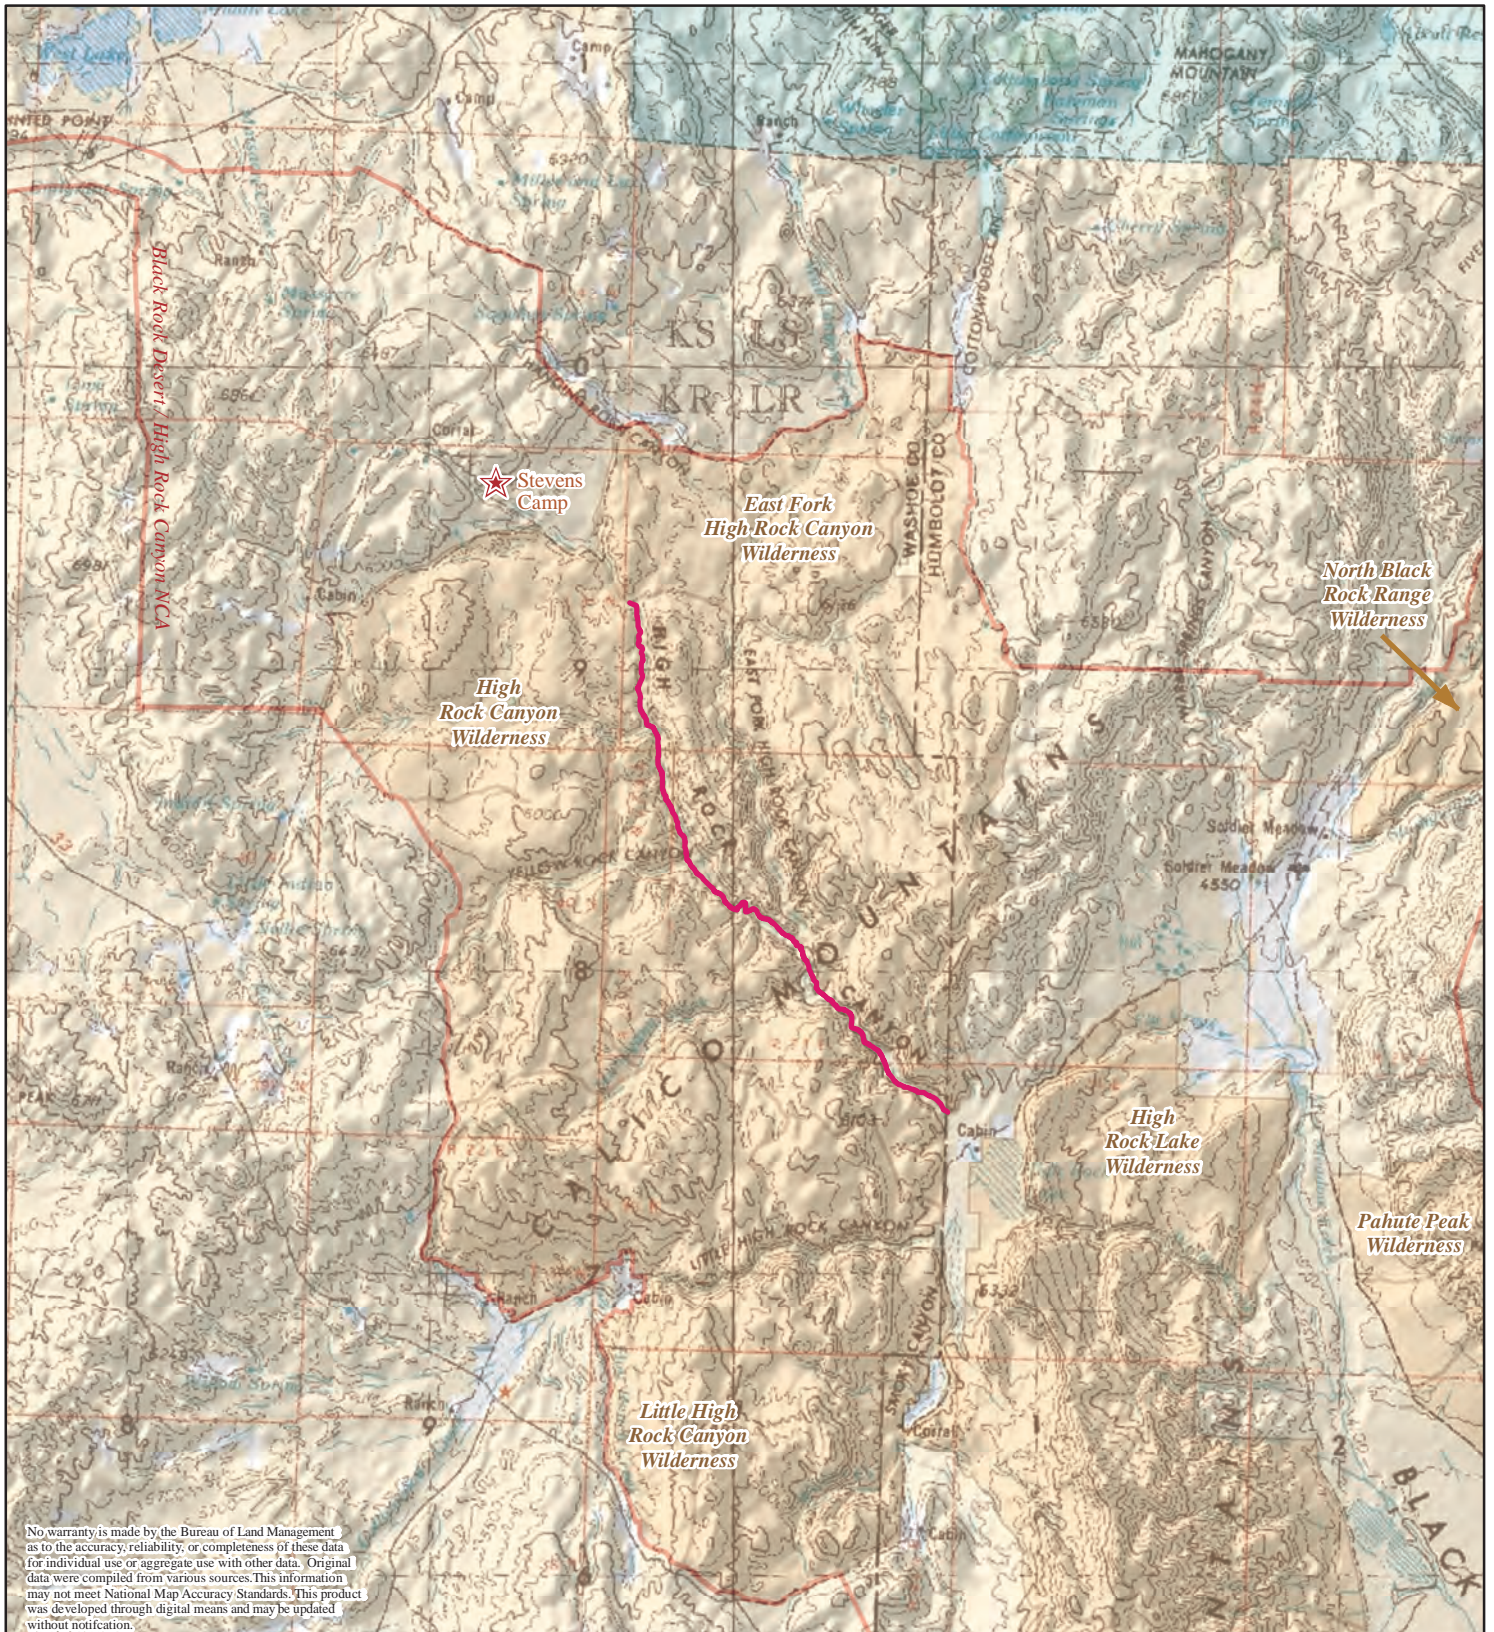

Seasonal Closure - High Rock Canyon

Winnemucca District
Bureau of Land Management
5100 E. Winnemucca Blvd
Winnemucca, NV. 89445

1. ★ Stevens Camp Cabin
   - Seasonal Closure
   - ▭ NCA Boundary
   - ▭ Wilderness Area
2. Basemap: Copyright: © 2013
   National Geographic
   Society, i-cubed

Land Status

- ▭ BLM
- ▭ BIA
- ▭ FWS
- ▭ Private
- ▭ Water

Date: 1/15/2020