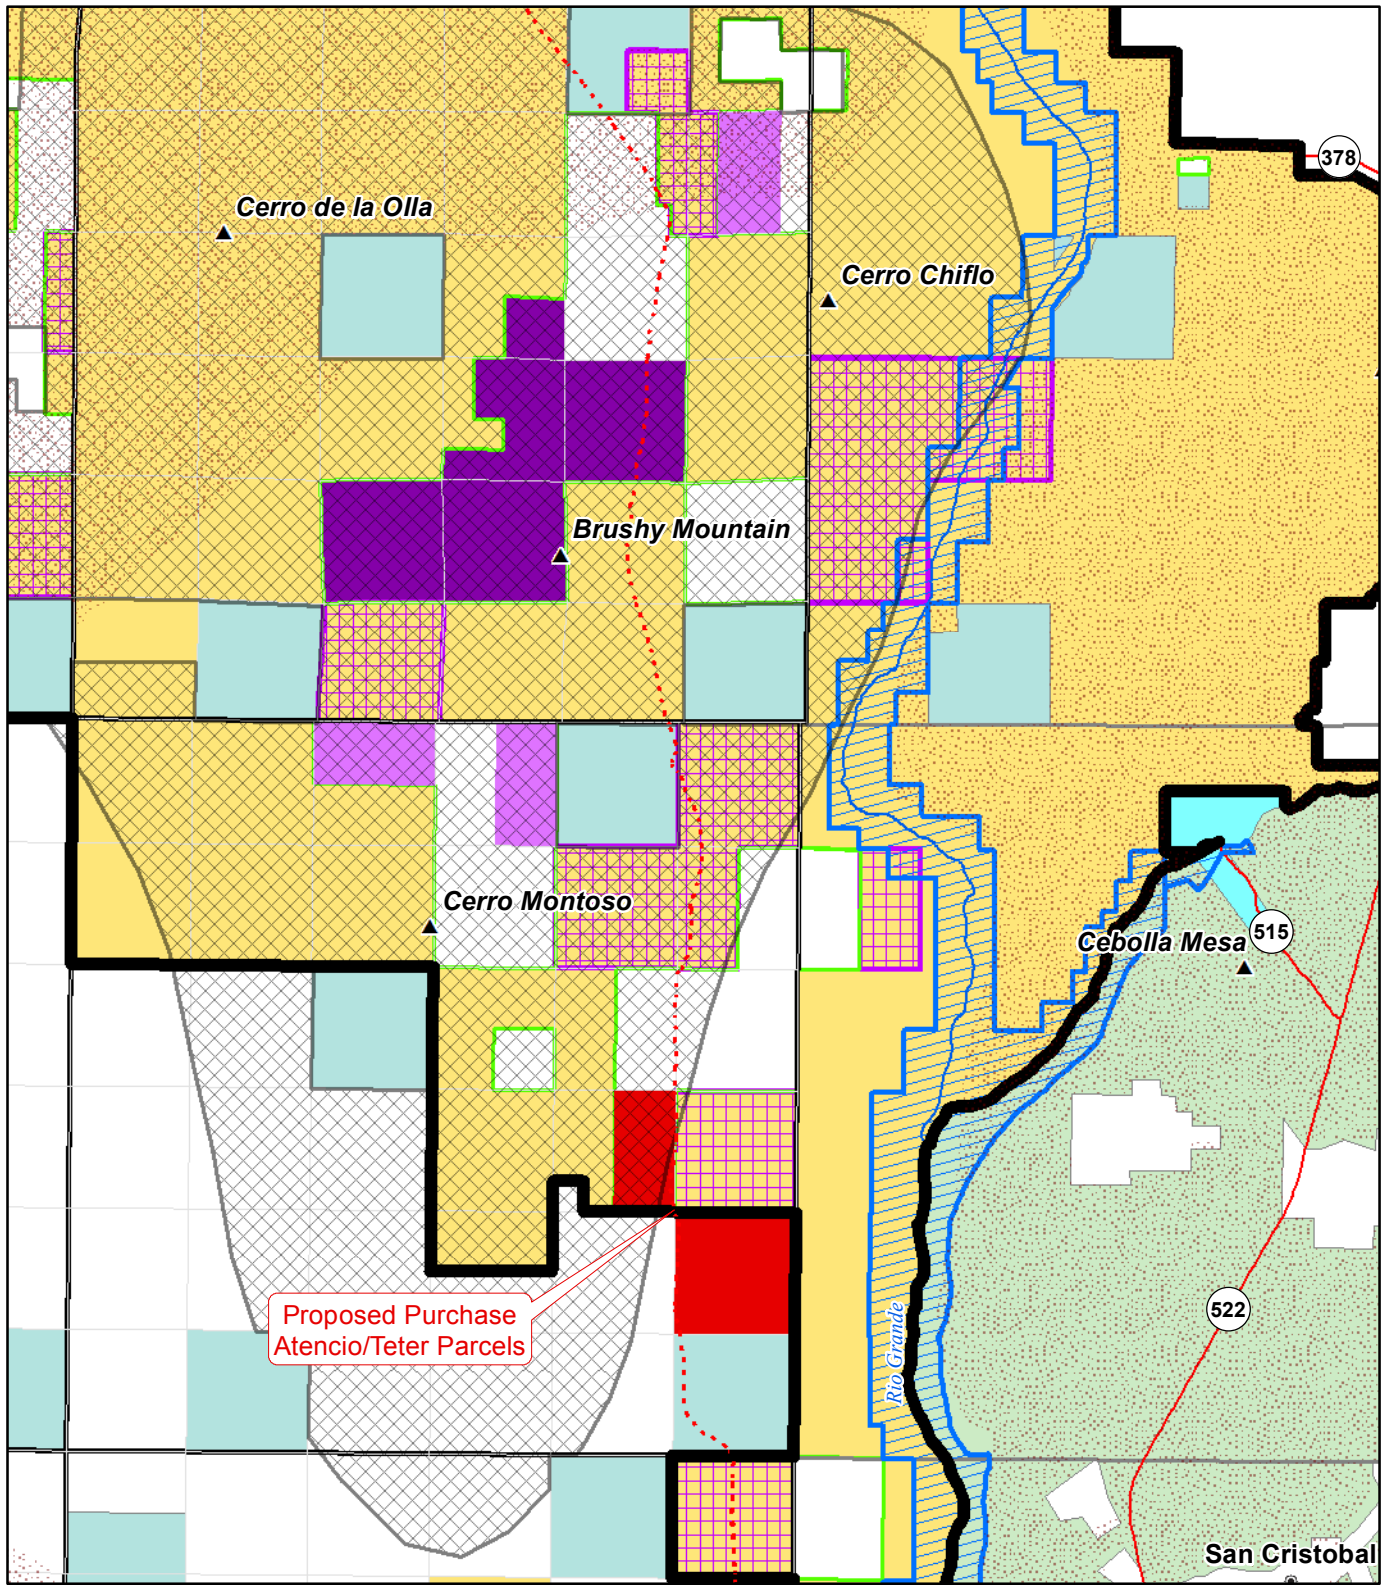

Proposed Purchase
Atencio/Teter Parcels