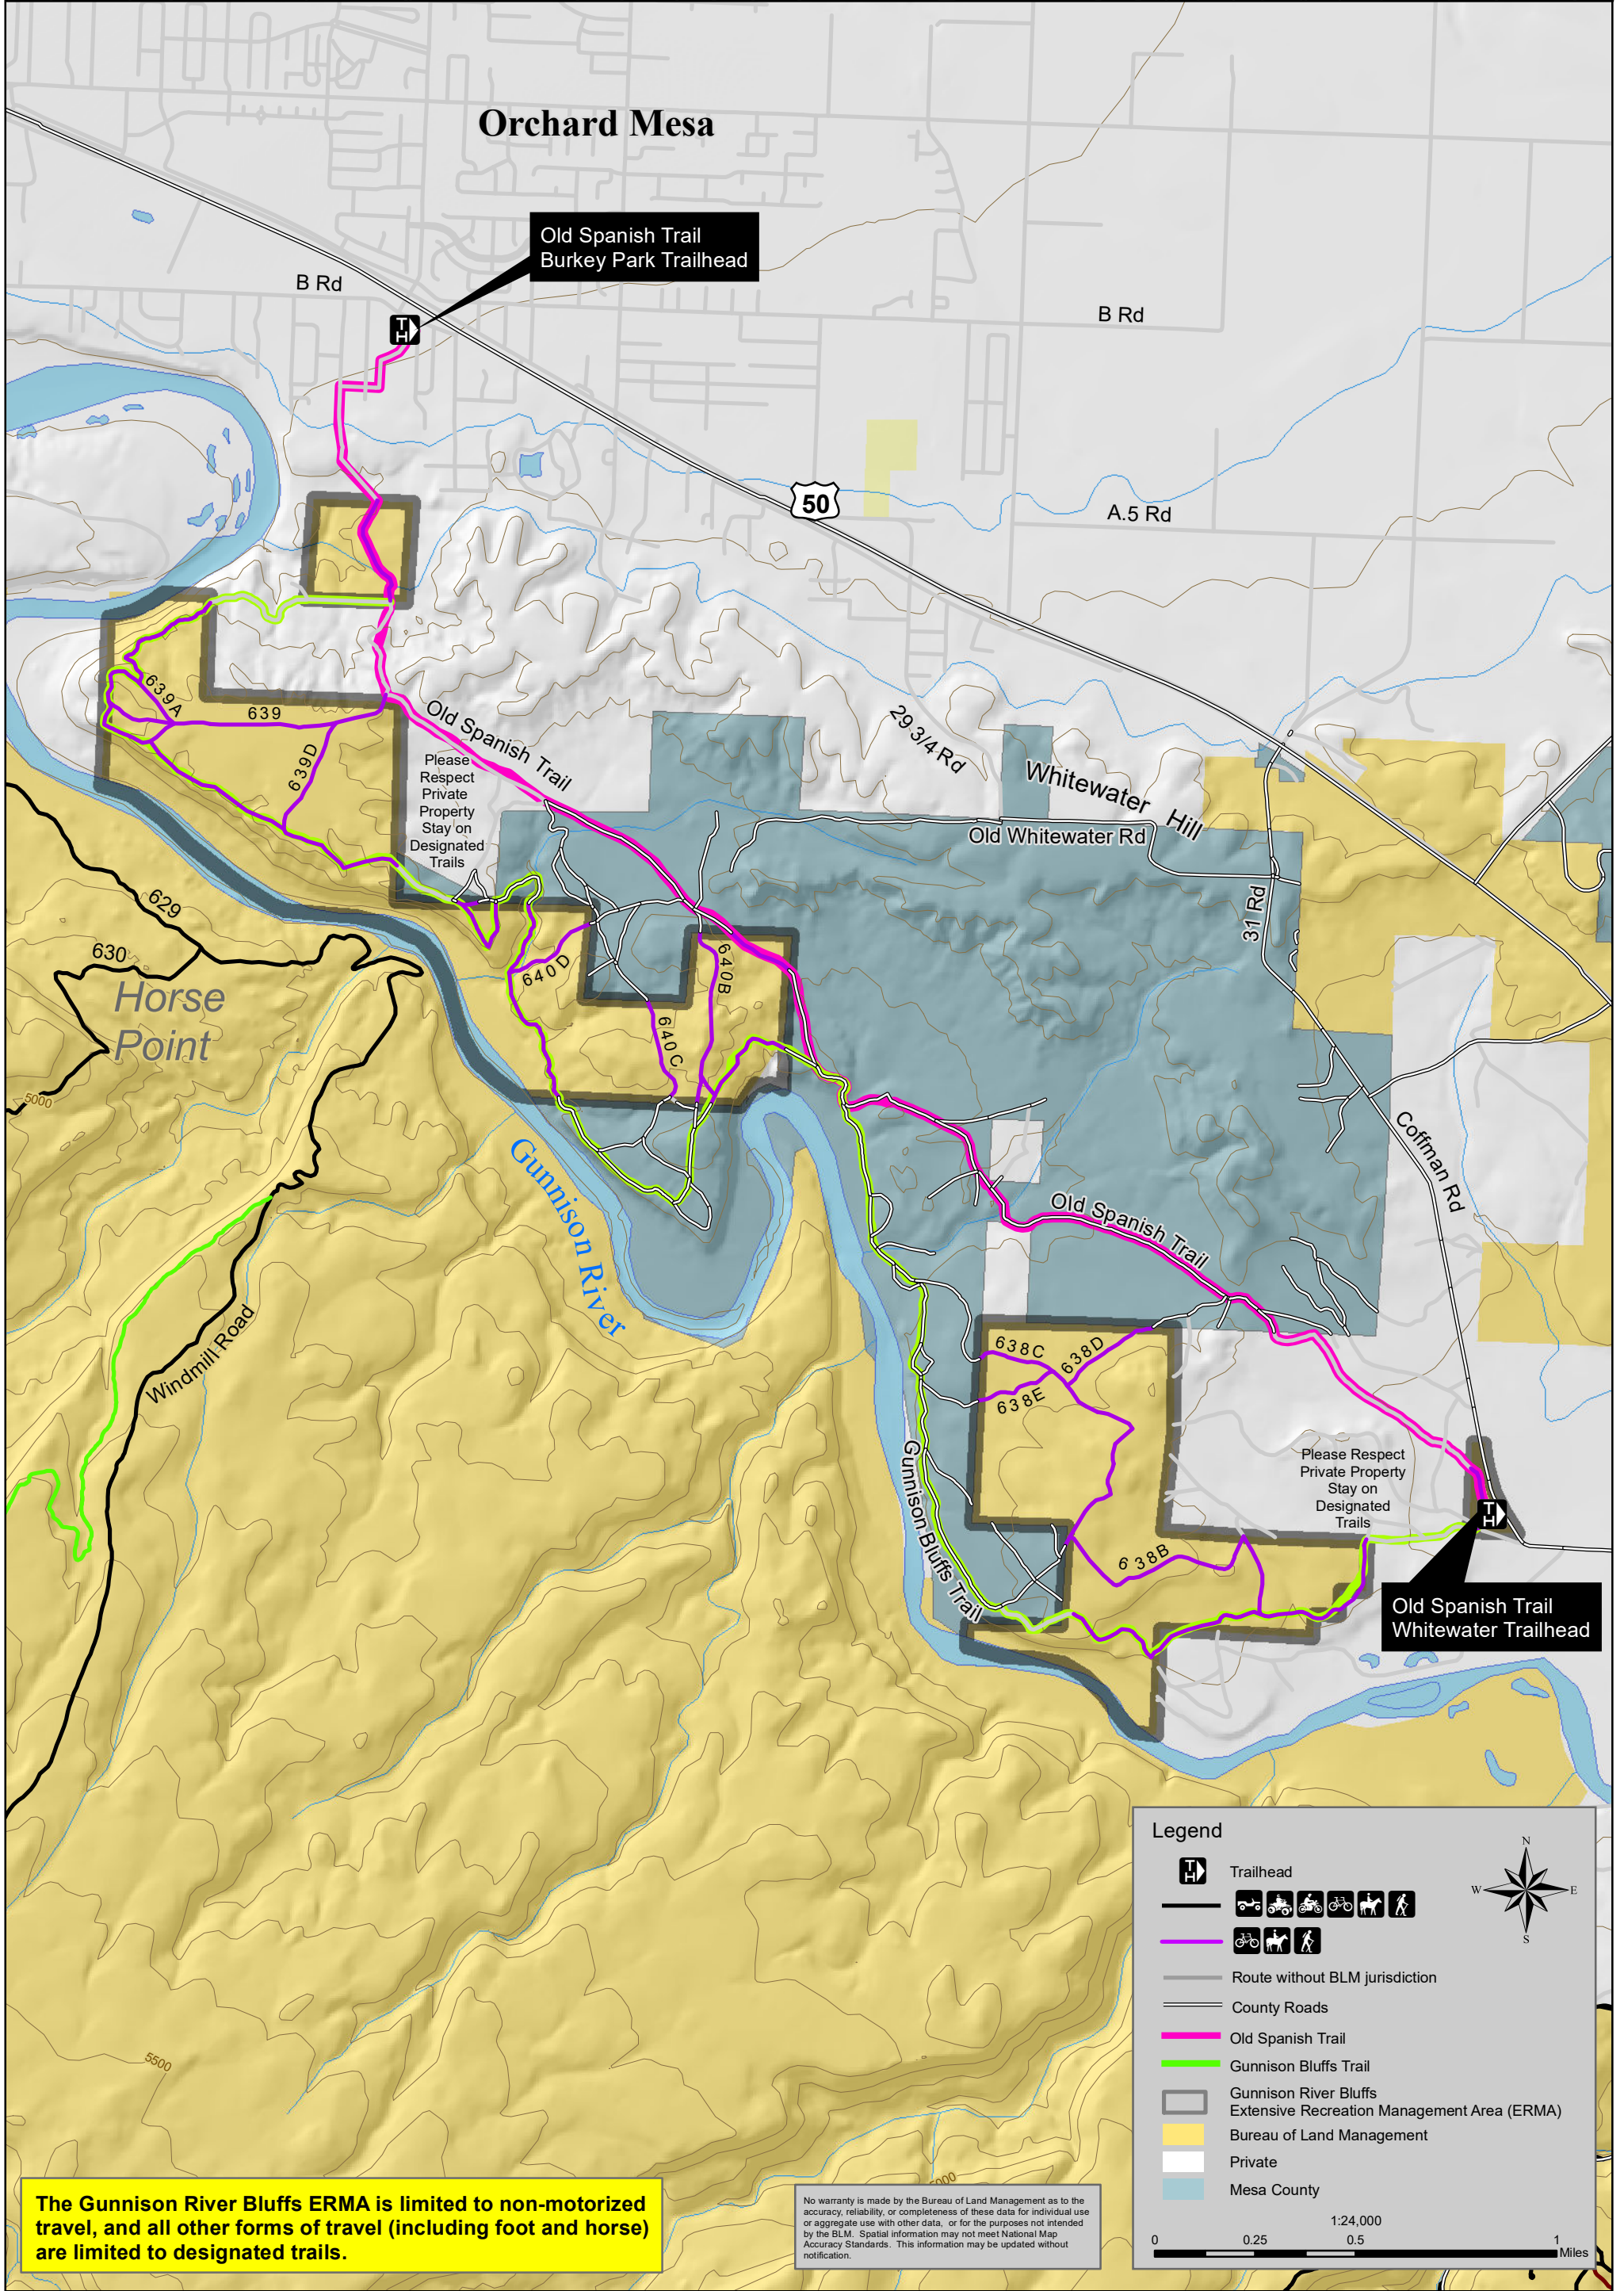

Gunnison River Bluffs Extensive Recreation Management Area

Orchard Mesa

Old Spanish Trail
Burkey Park Trailhead

B Rd

B Rd

50

A.5 Rd

Old Spanish Trail

Please Respect
Private Property
Stay on Designated Trails

29 3/4 Rd

Whitewater Hill

Old Whitewater Rd

31 Rd

Coffman Rd

Horse Point

Gunnison River

Old Spanish Trail

Gunnison Bluffs Trail

Please Respect
Private Property
Stay on Designated Trails

Old Spanish Trail
Whitewater Trailhead

Legend

- Trailhead
- Route without BLM jurisdiction
- County Roads
- Old Spanish Trail
- Gunnison Bluffs Trail
- Gunnison River Bluffs
- Extensive Recreation Management Area (ERMA)
- Bureau of Land Management
- Private
- Mesa County

The Gunnison River Bluffs ERMA is limited to non-motorized travel, and all other forms of travel (including foot and horse) are limited to designated trails.