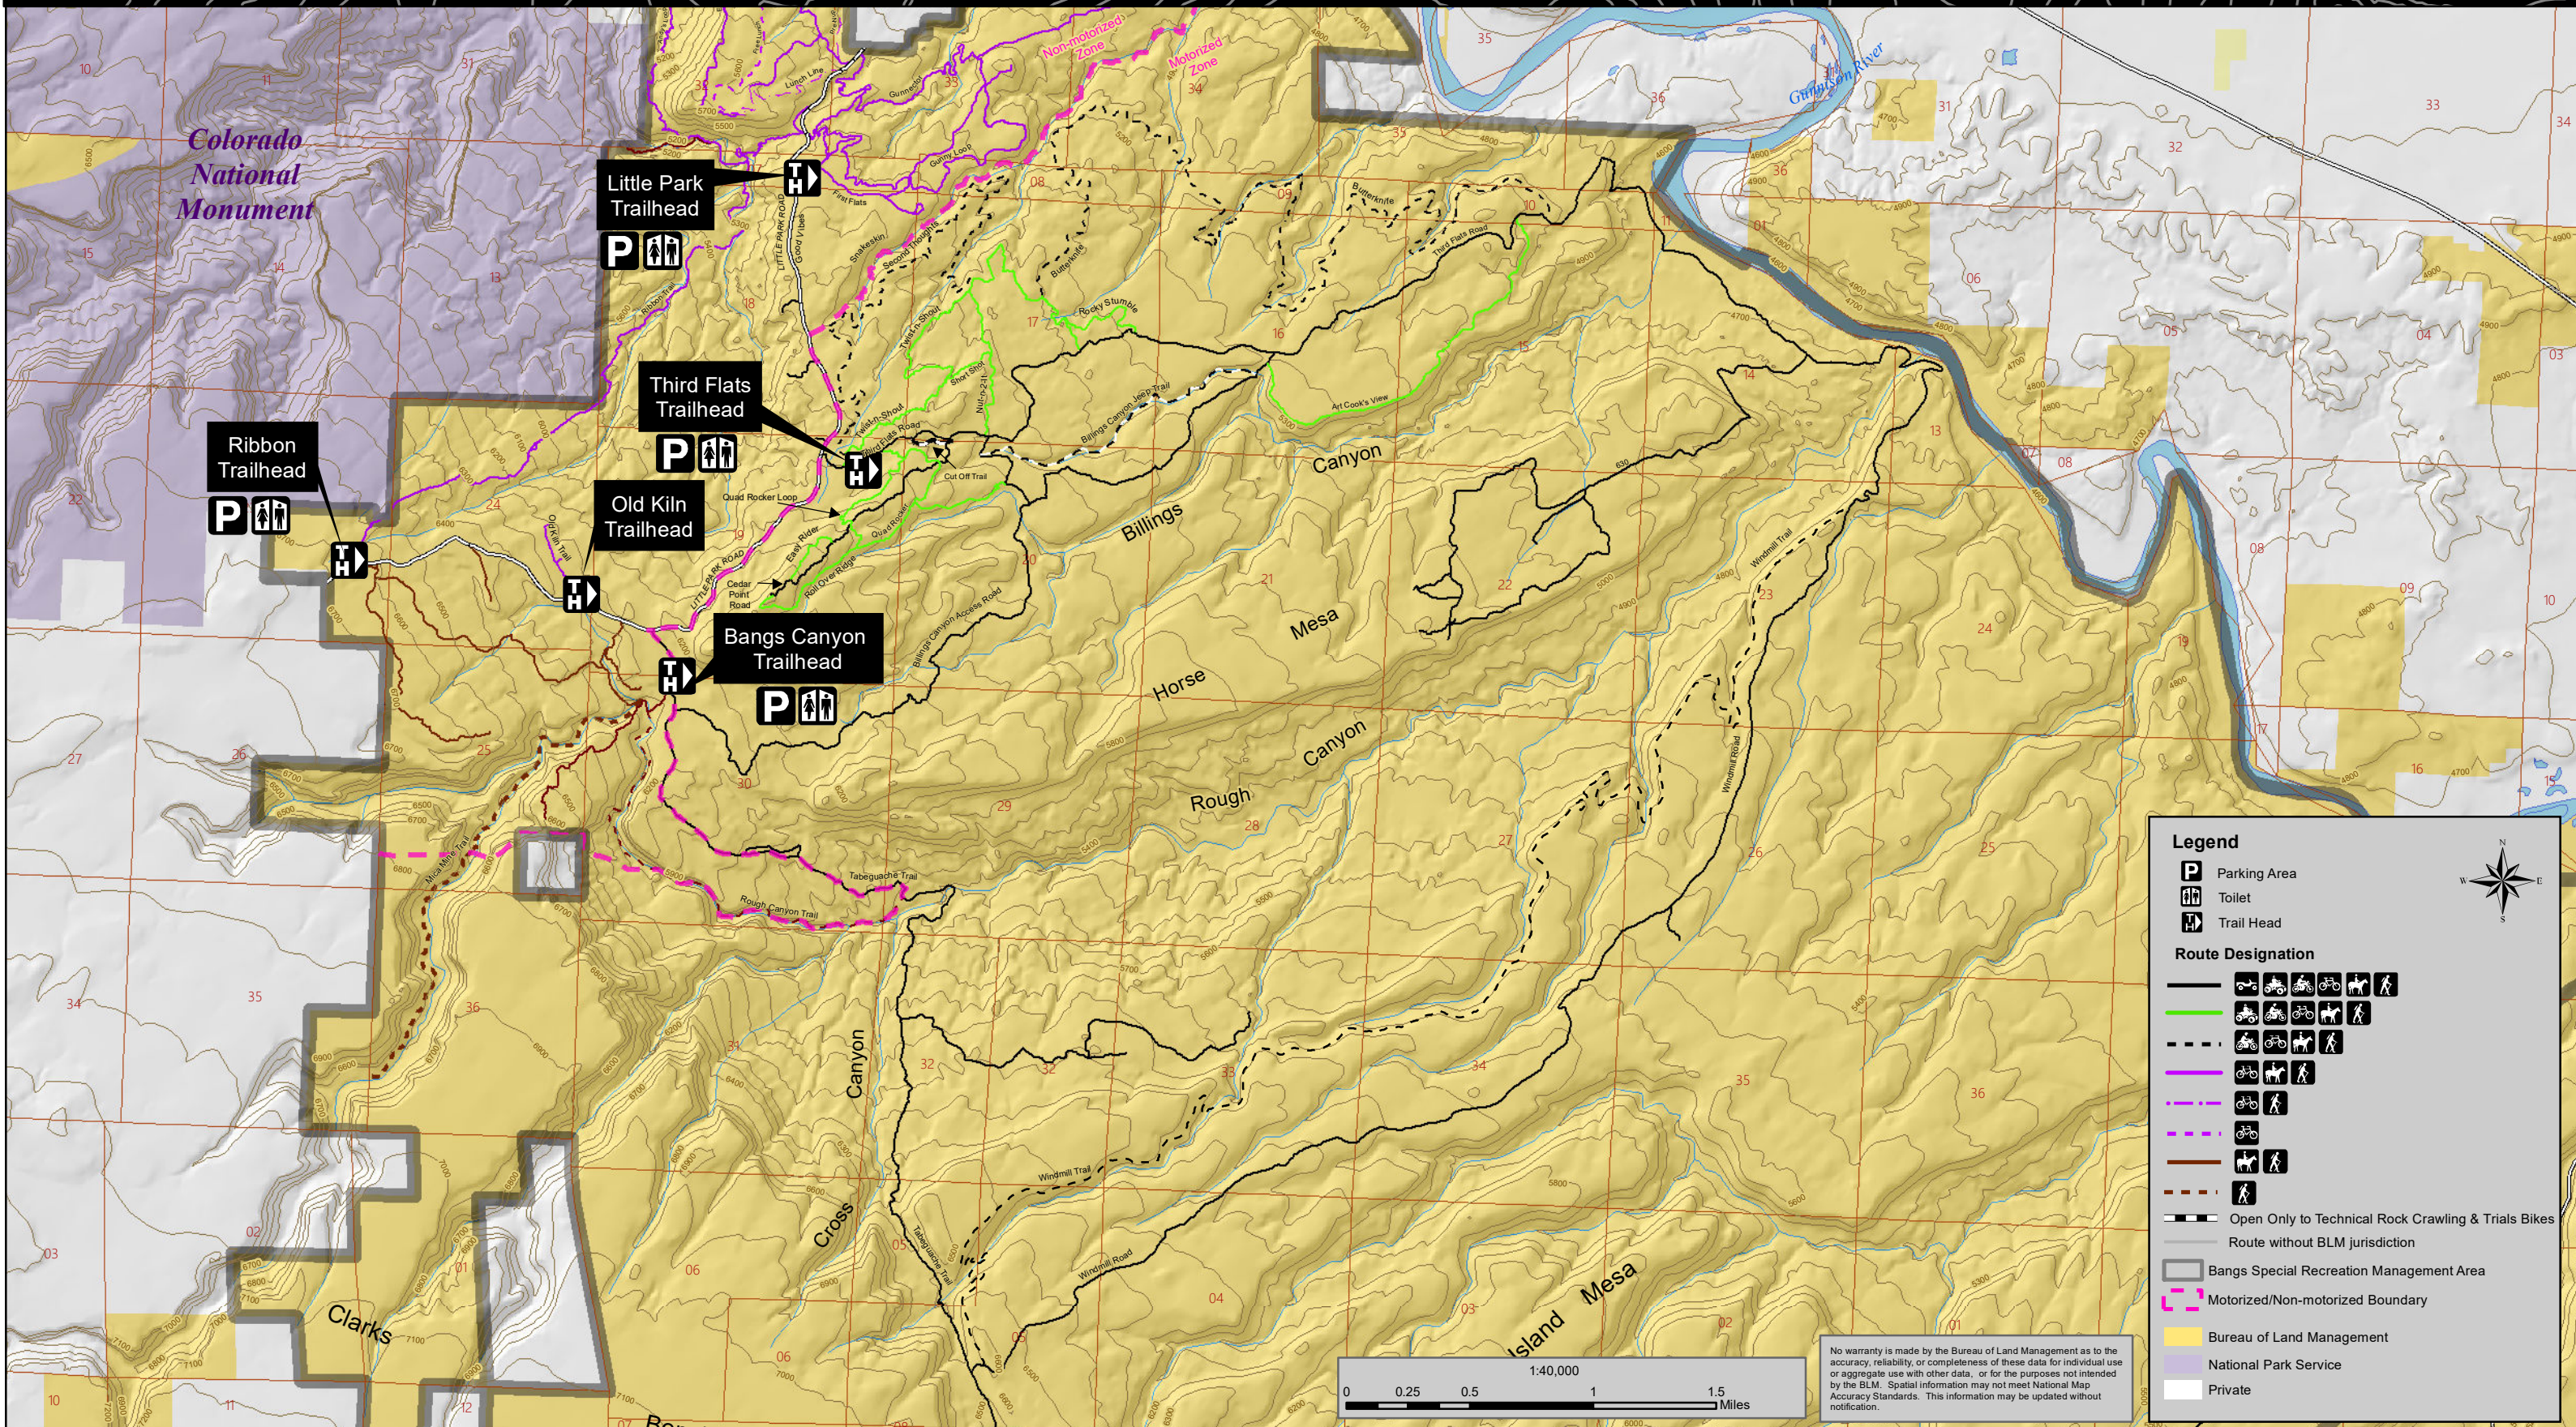

Bangs Area: Third Flats/Windmill Road

Legend

- Parking Area
- Toilet
- Trail Head

Route Designation

- All-terrain vehicle, Mountain bike, Horse, Hike
- Mountain bike, Horse, Hike
- Mountain bike, Hike
- Mountain bike, Hike
- Mountain bike, Hike
- Horse, Hike
- Hike
- Open Only to Technical Rock Crawling & Trials Bikes
- Route without BLM jurisdiction
- Bangs Special Recreation Management Area
- Motorized/Non-motorized Boundary
- Bureau of Land Management
- National Park Service
- Private