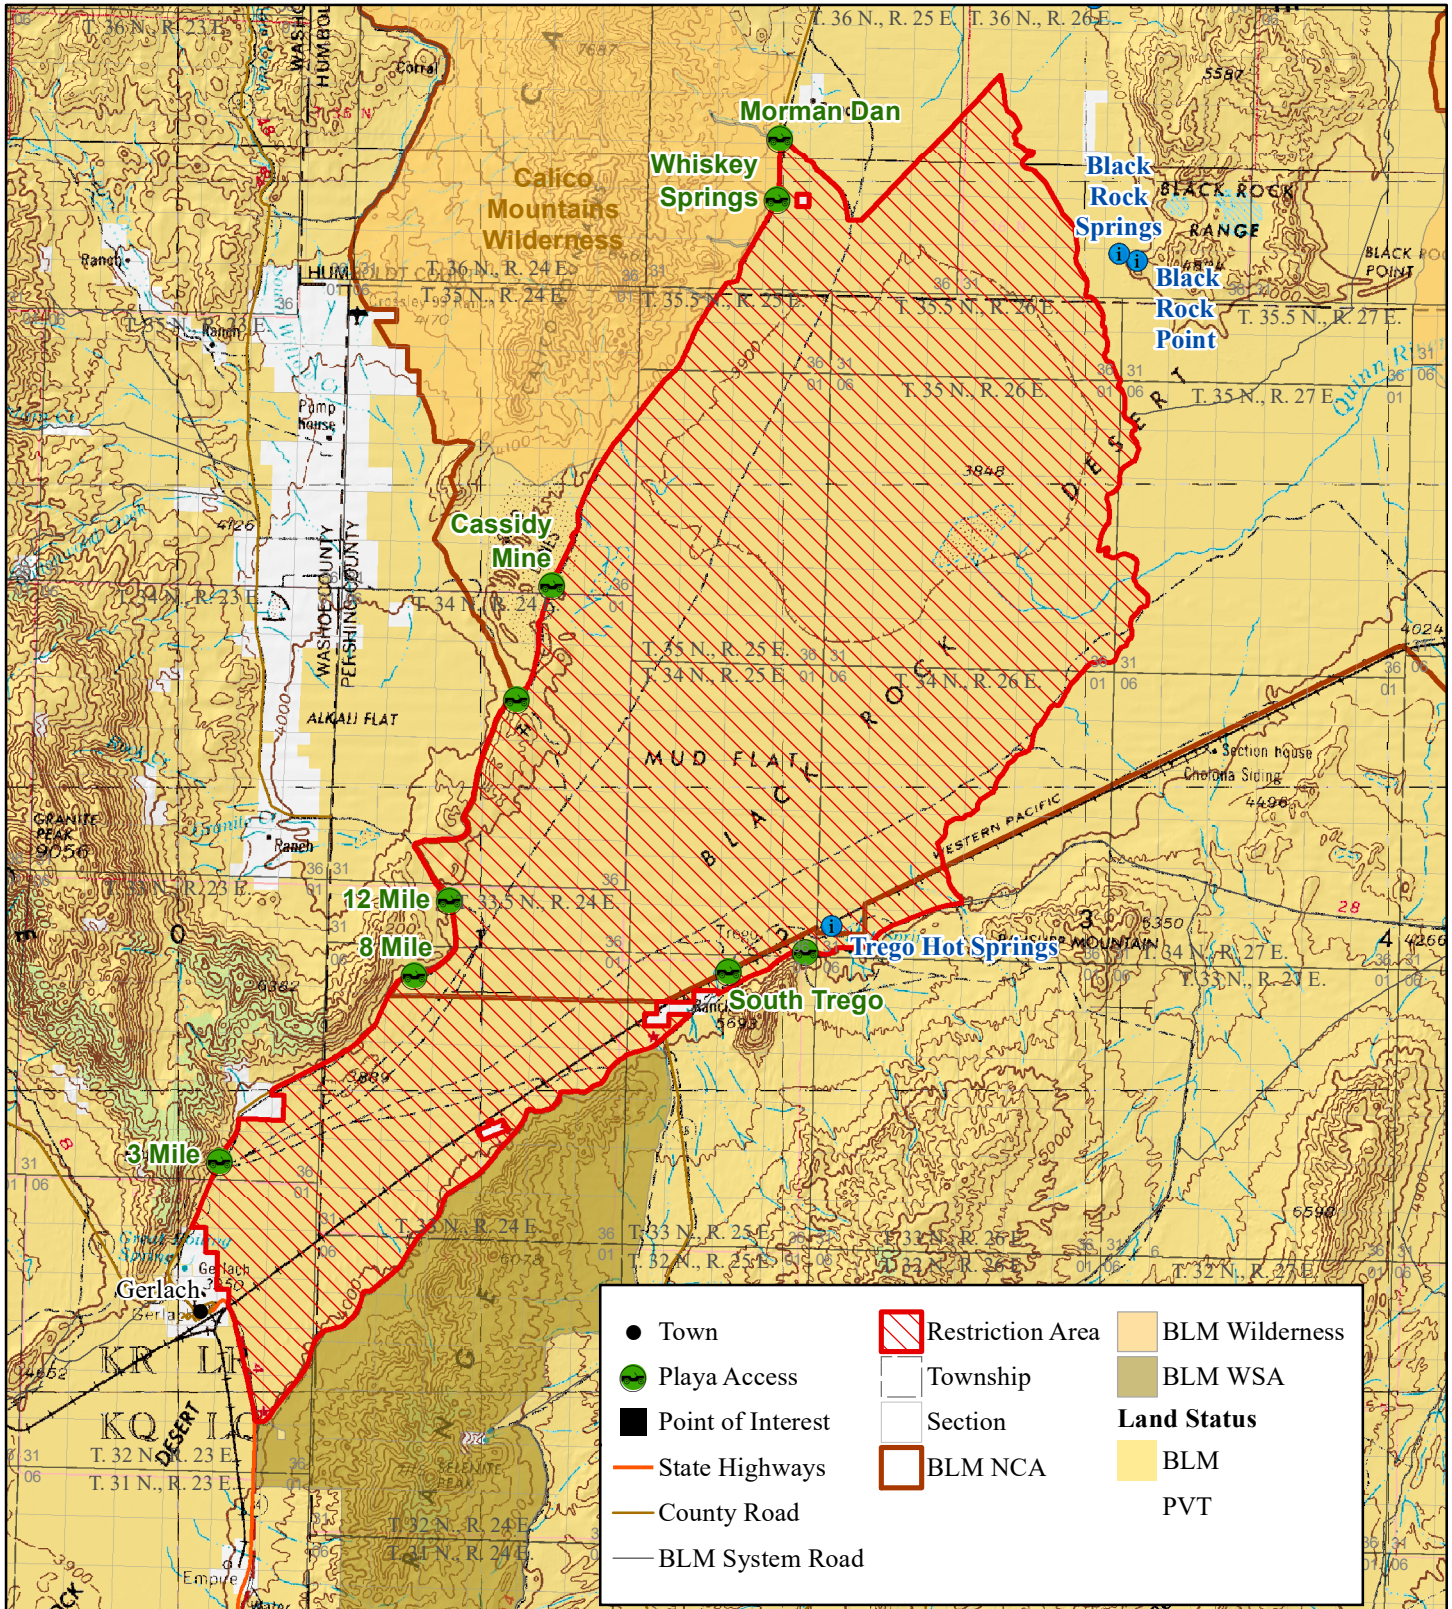

2021 Temporary Restrictions Black Rock Desert Playa

● Town	▨ Restriction Area	■ BLM Wilderness
● Playa Access	▭ Township	■ BLM WSA
■ Point of Interest	▭ Section	Land Status
— State Highways	▭ BLM NCA	■ BLM
— County Road		■ PVT
— BLM System Road		

Winnemucca District
Bureau of Land Management
5100 E. Winnemucca Blvd
Winnemucca, NV. 89445

6/17/2021

No warranty is made by the Bureau of Land Management as to the accuracy, reliability, or completeness of these data for individual use or aggregate use with other data. Original data were compiled from various sources. This information may not meet National Map Accuracy Standards. This product was developed through digital means and may be updated without notification.