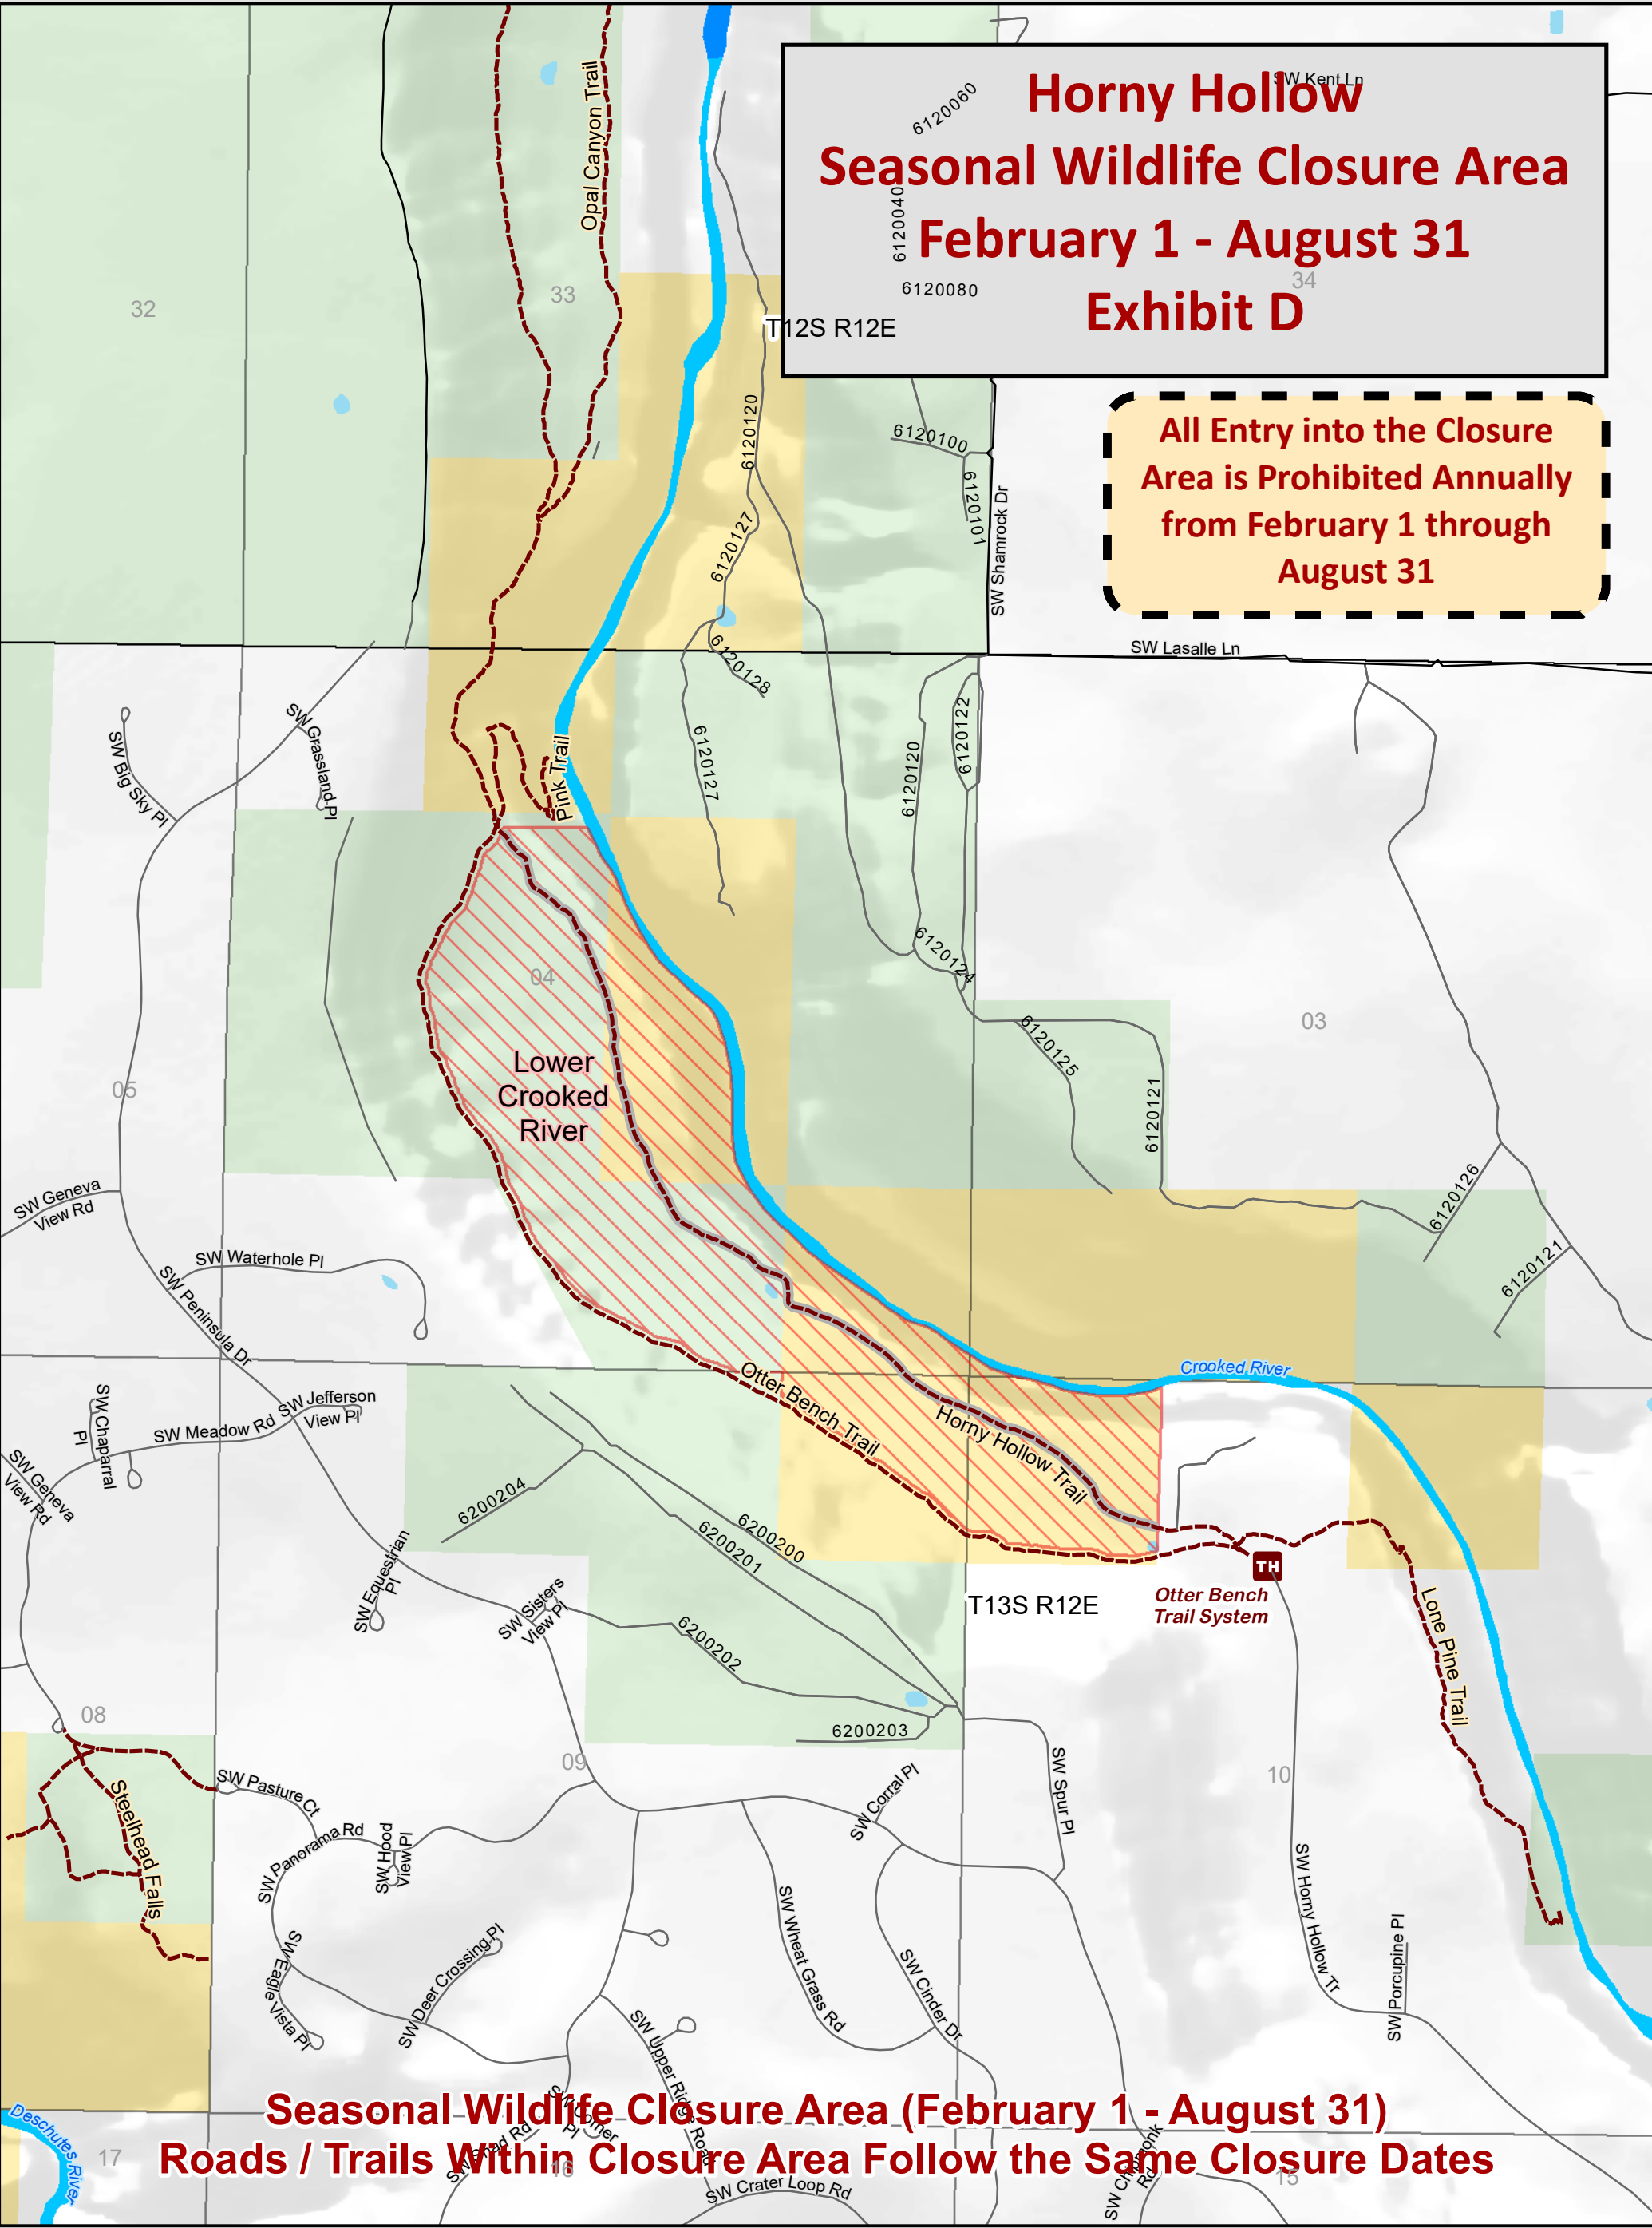

Horny Hollow Seasonal Wildlife Closure Area February 1 - August 31 Exhibit D

All Entry into the Closure Area is Prohibited Annually from February 1 through August 31

**Seasonal Wildlife Closure Area (February 1 - August 31)
Roads / Trails Within Closure Area Follow the Same Closure Dates**

- TH Trailhead
- Road
- - - Trail
- Seasonal trail
- Seasonal Wildlife Closure Area
- Bureau of Land Management
- U.S. Forest Service
- Private/Unknown

Disclaimer: No warranty is made by the Bureau of Land Management as to the accuracy, reliability, or completeness of these data for individual or aggregate use with other data. Original data were compiled from various sources. This information may not meet National Map Accuracy Standards. This product was developed through digital means and may be updated without notification. The information displayed on this map should be used for graphic display only. For official land status information, refer to Cadastral Survey plats, Master Title Plats, and land status case-files.