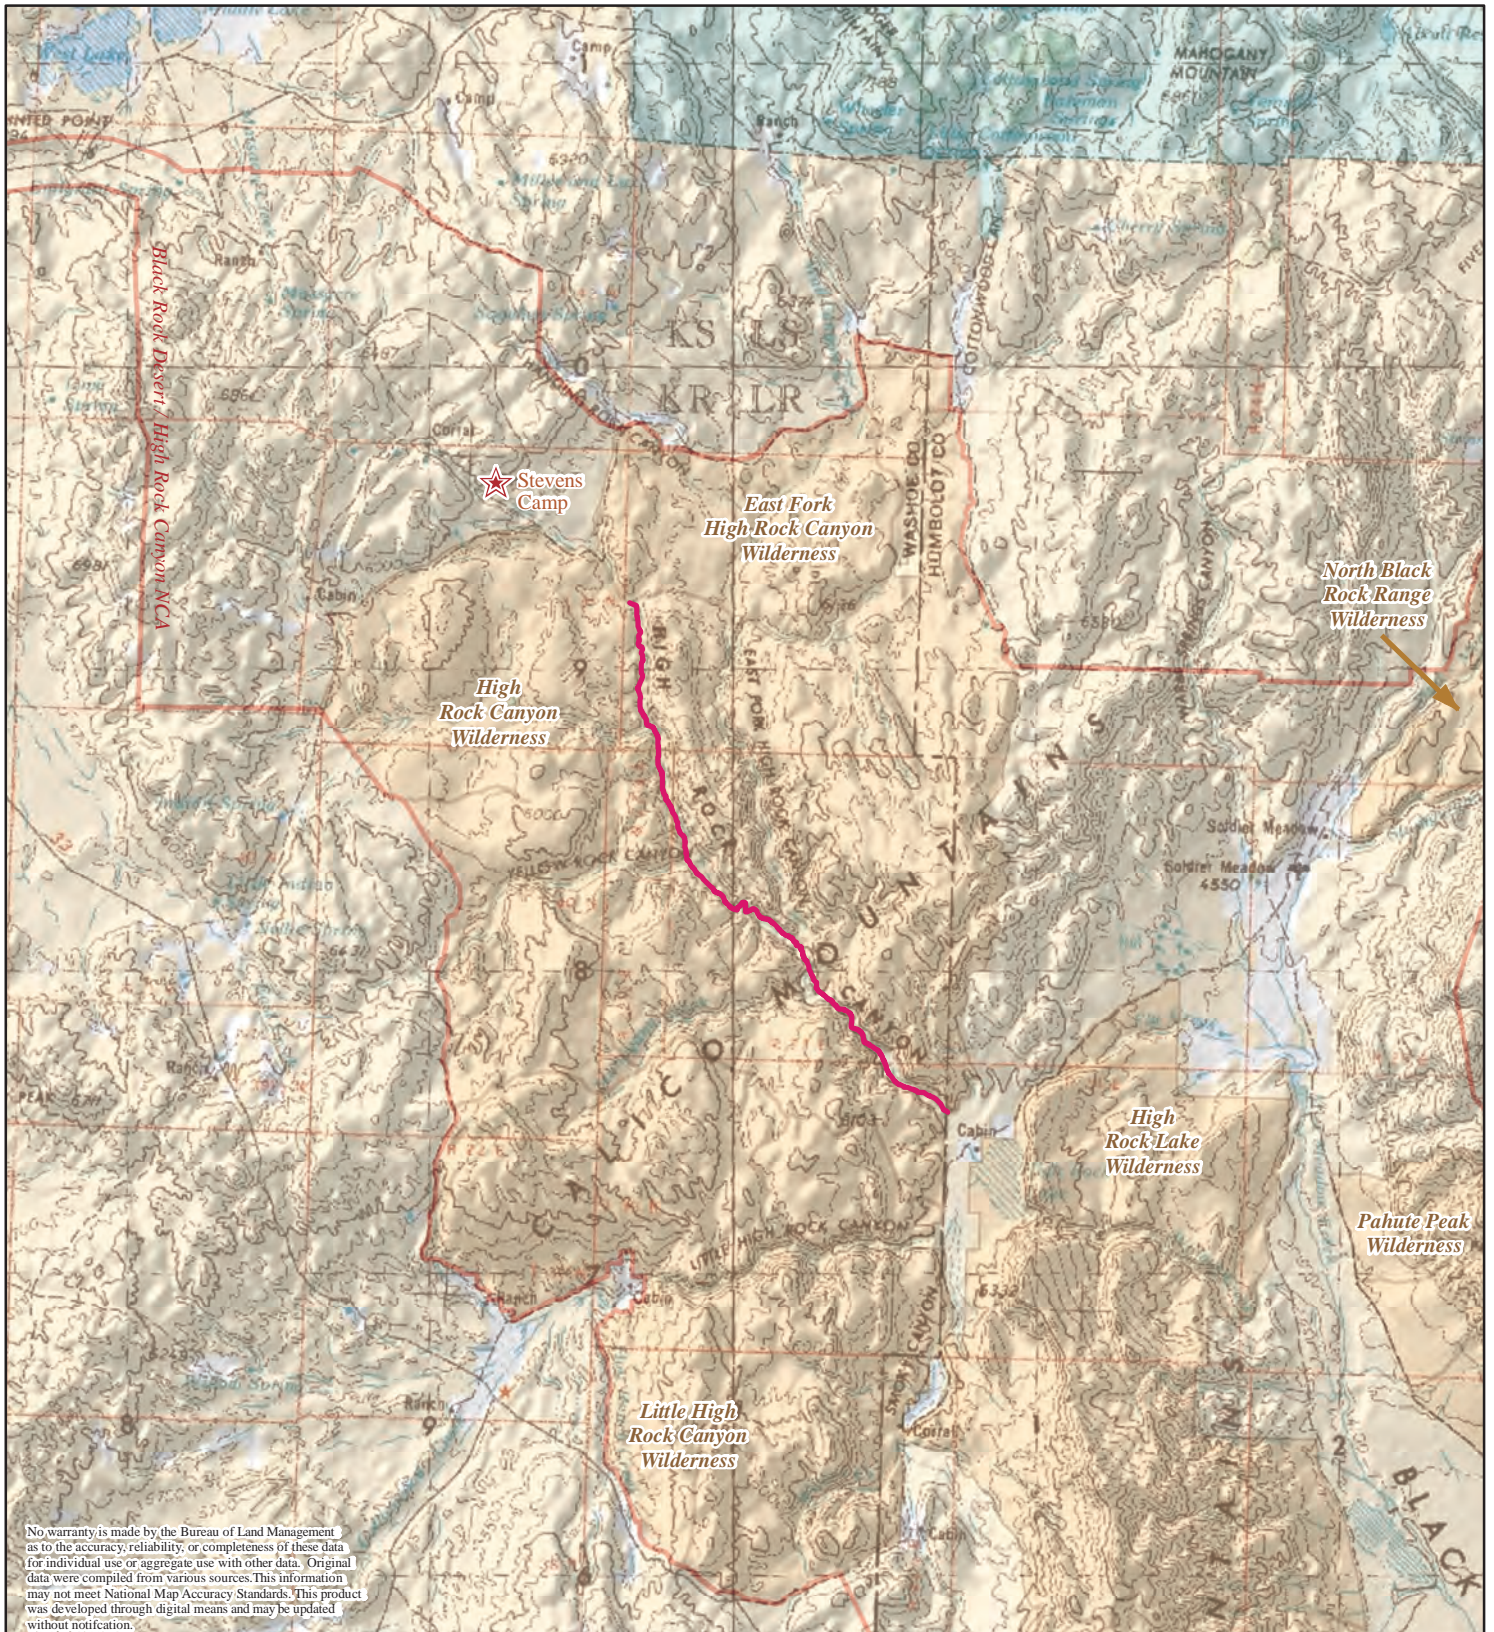

Seasonal Closure - High Rock Canyon

Winnemucca District Bureau of Land Management 5100 E. Winnemucca Blvd Winnemucca, NV. 89445	Stevens Camp Cabin Seasonal Closure NCA Boundary Wilderness Area	Land Status BLM BIA FWS Private Water	0 2 4 Mi. 0 3 6 Km Date: 1/15/2020	
	Basemap: Copyright: © 2013 National Geographic Society, i-cubed