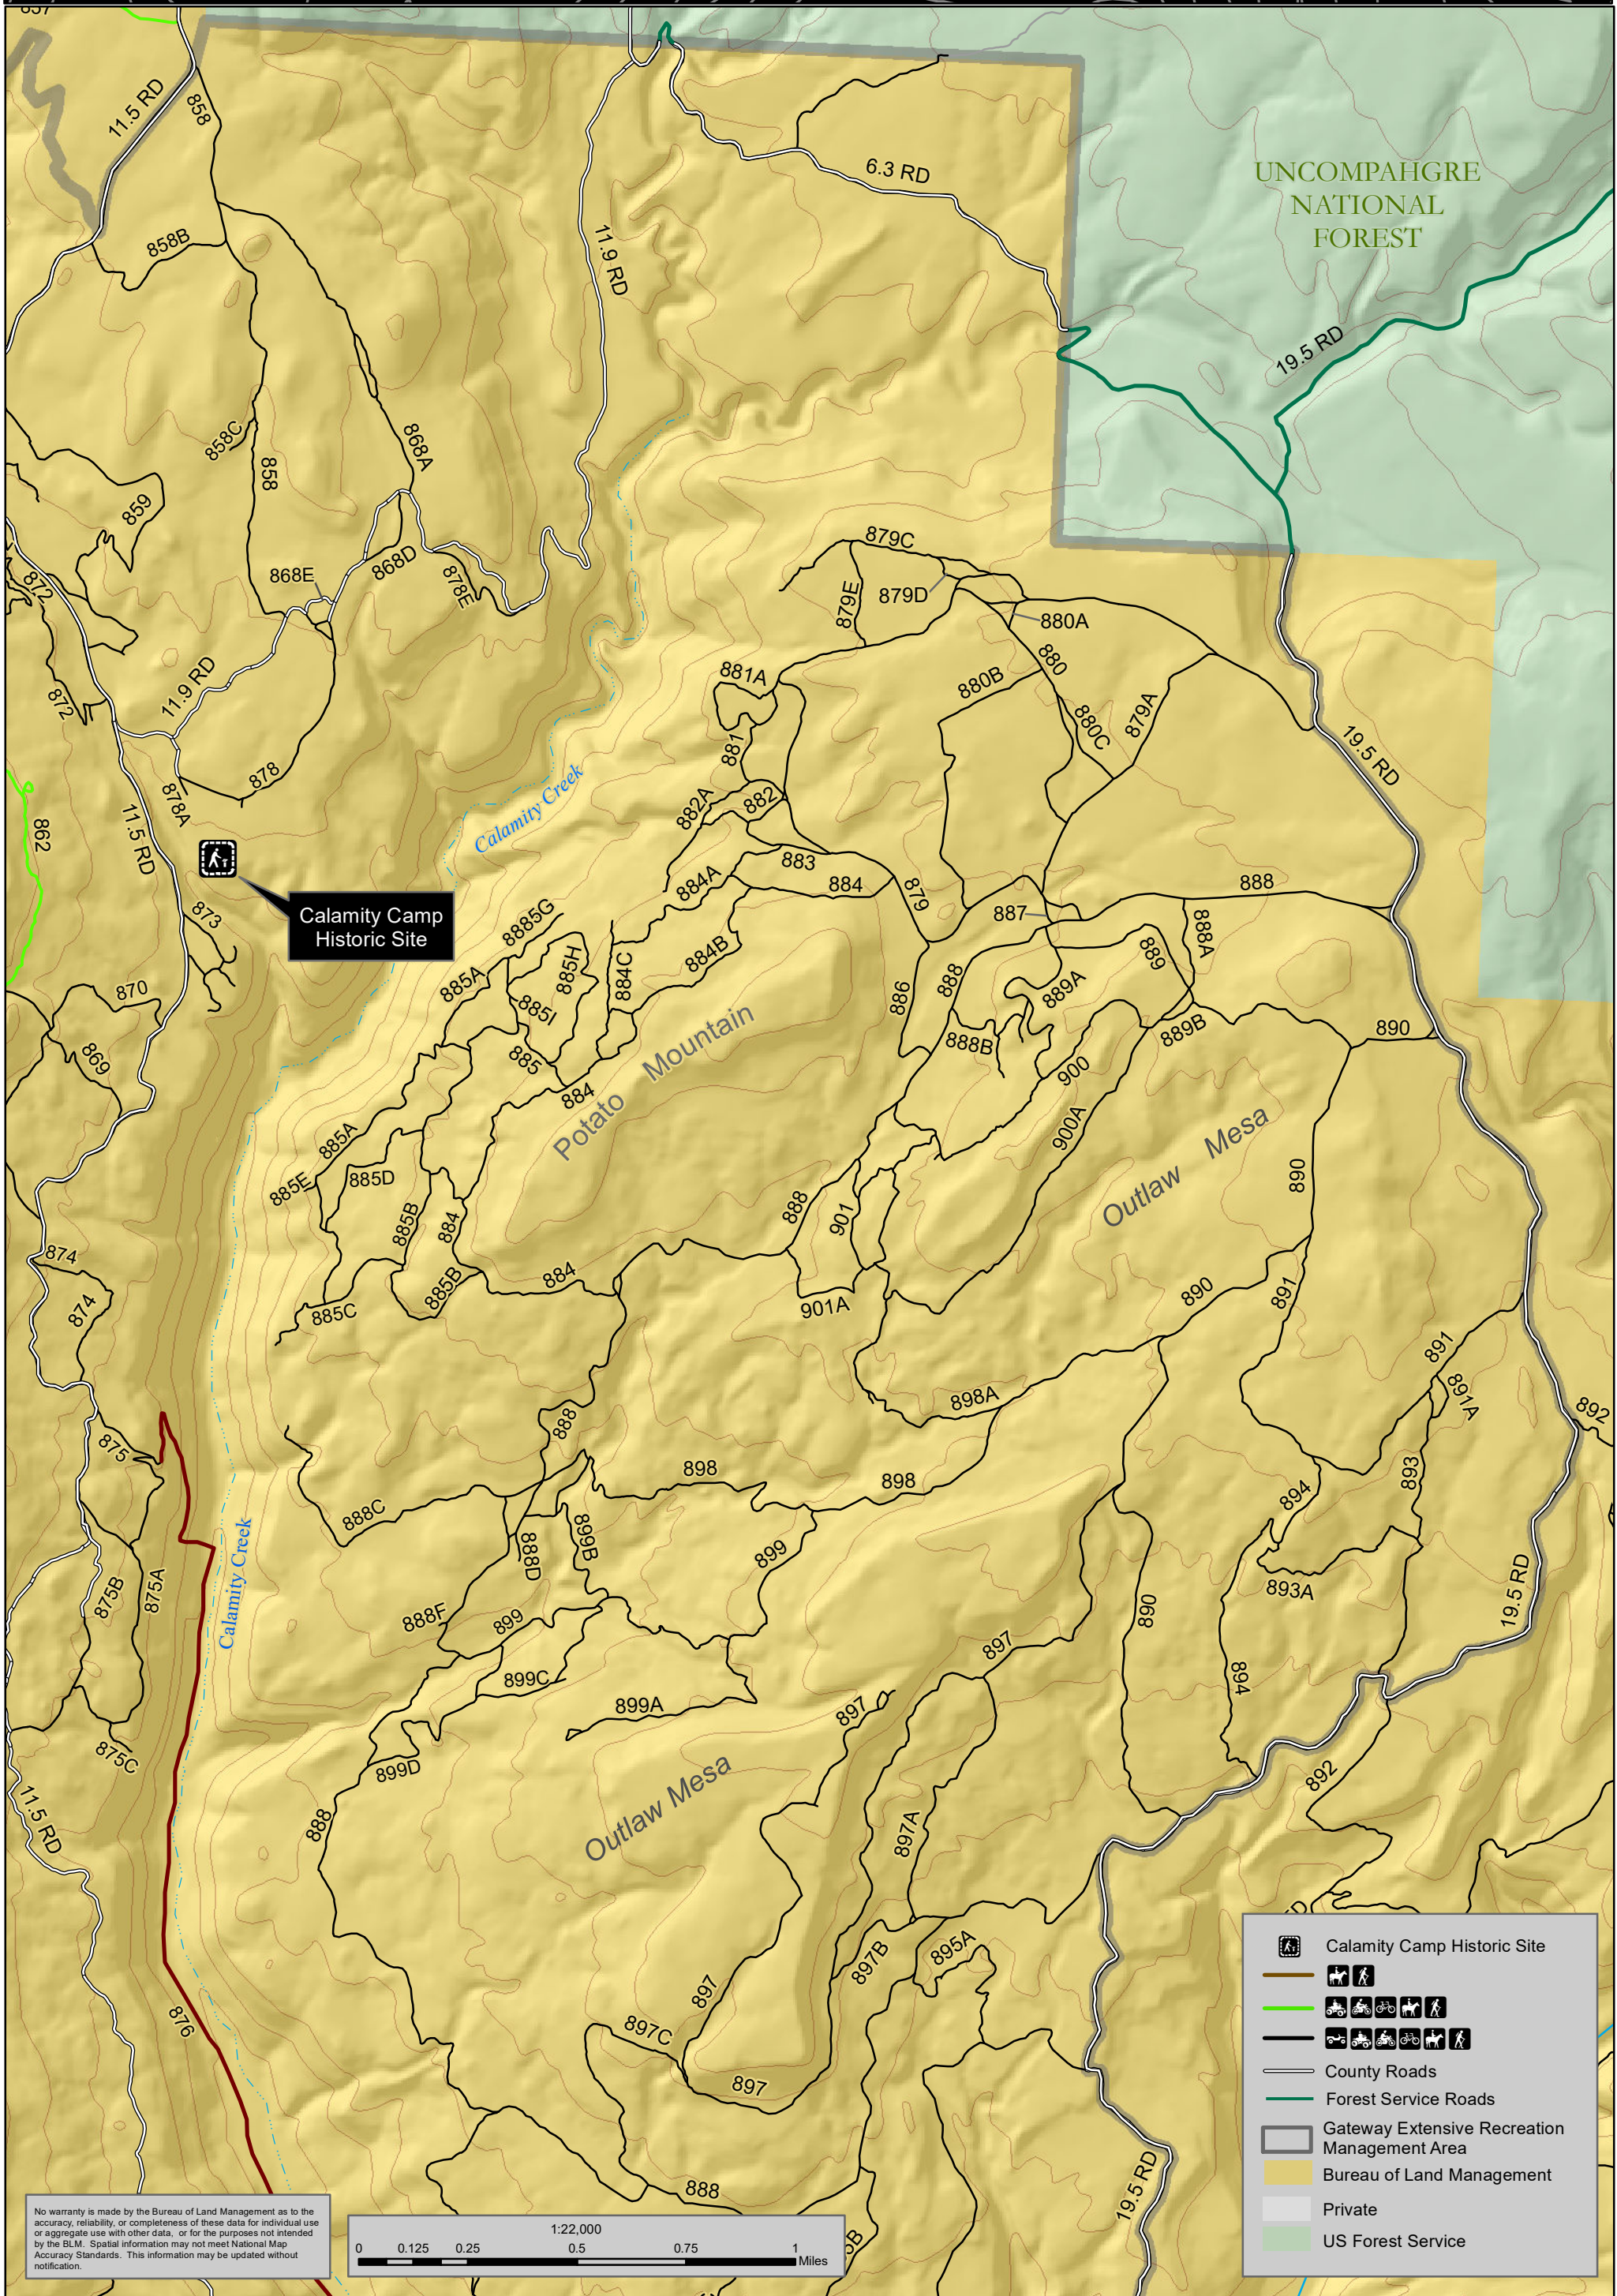

Gateway Extensive Recreation Management Area - Outlaw Mesa Map

Calamity Camp
Historic Site

UNCOMPAHGRE
NATIONAL
FOREST

Potato Mountain

Outlaw Mesa

Outlaw Mesa

Calamity Camp Historic Site

Hiking, Horseback, Mountain Biking, Snowshoeing

ATV, Motorcycle, Off-Highway Vehicle

County Roads

Forest Service Roads

Gateway Extensive Recreation Management Area

Bureau of Land Management

Private

US Forest Service