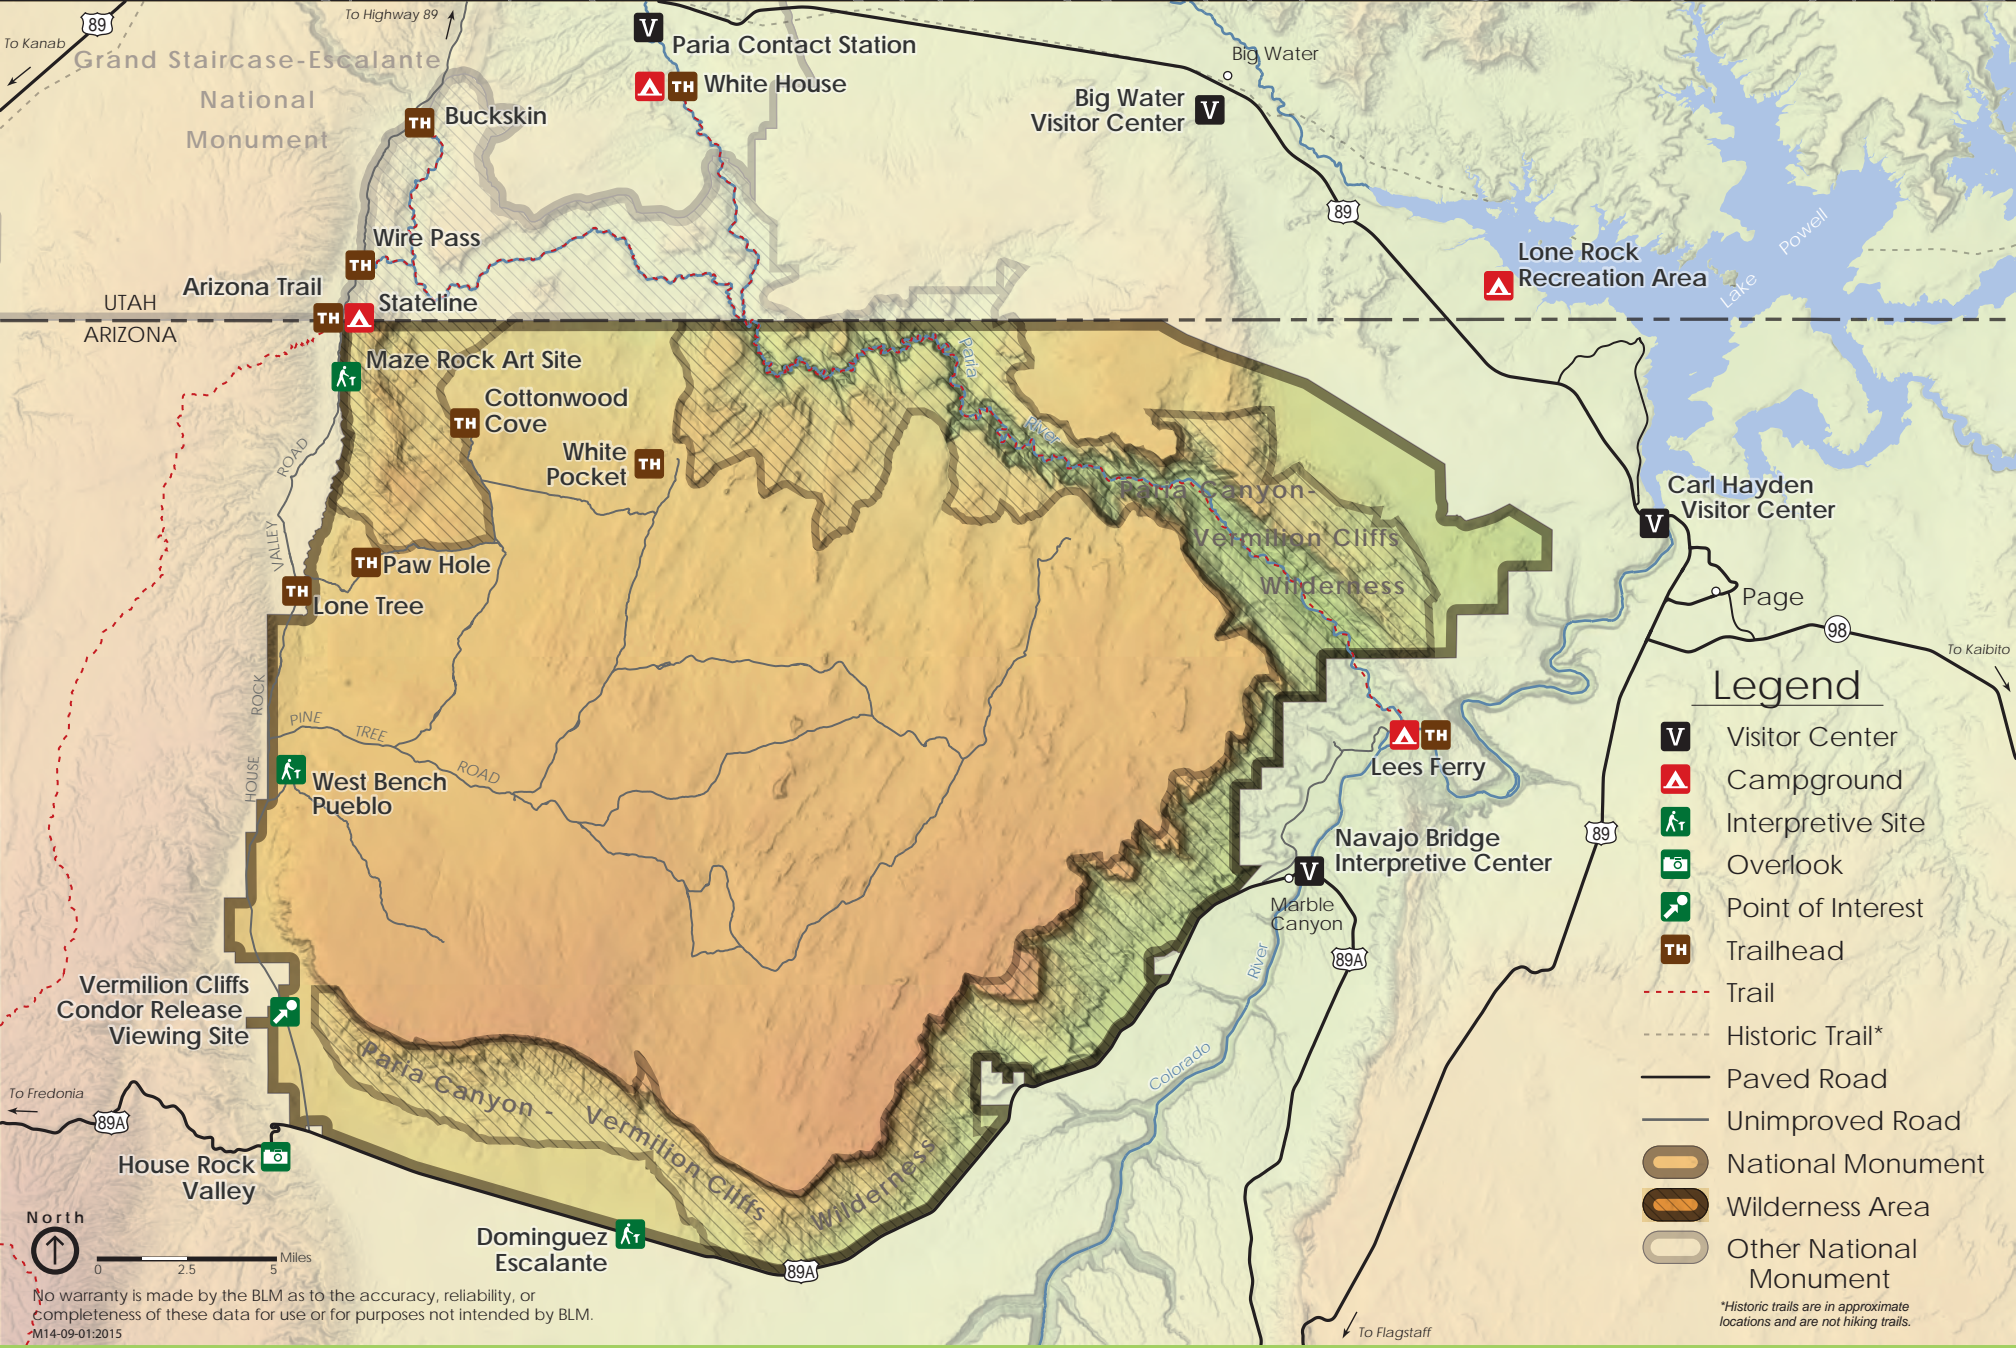

Vermilion Cliffs National Monument

Legend

- Visitor Center
- Campground
- Interpretive Site
- Overlook
- Point of Interest
- Trailhead
- Trail
- Historic Trail*
- Paved Road
- Unimproved Road
- National Monument
- Wilderness Area
- Other National Monument

North

 0 2.5 5 Miles

No warranty is made by the BLM as to the accuracy, reliability, or completeness of these data for use or for purposes not intended by BLM.
 M14-09-01:2015

*Historic trails are in approximate locations and are not hiking trails.