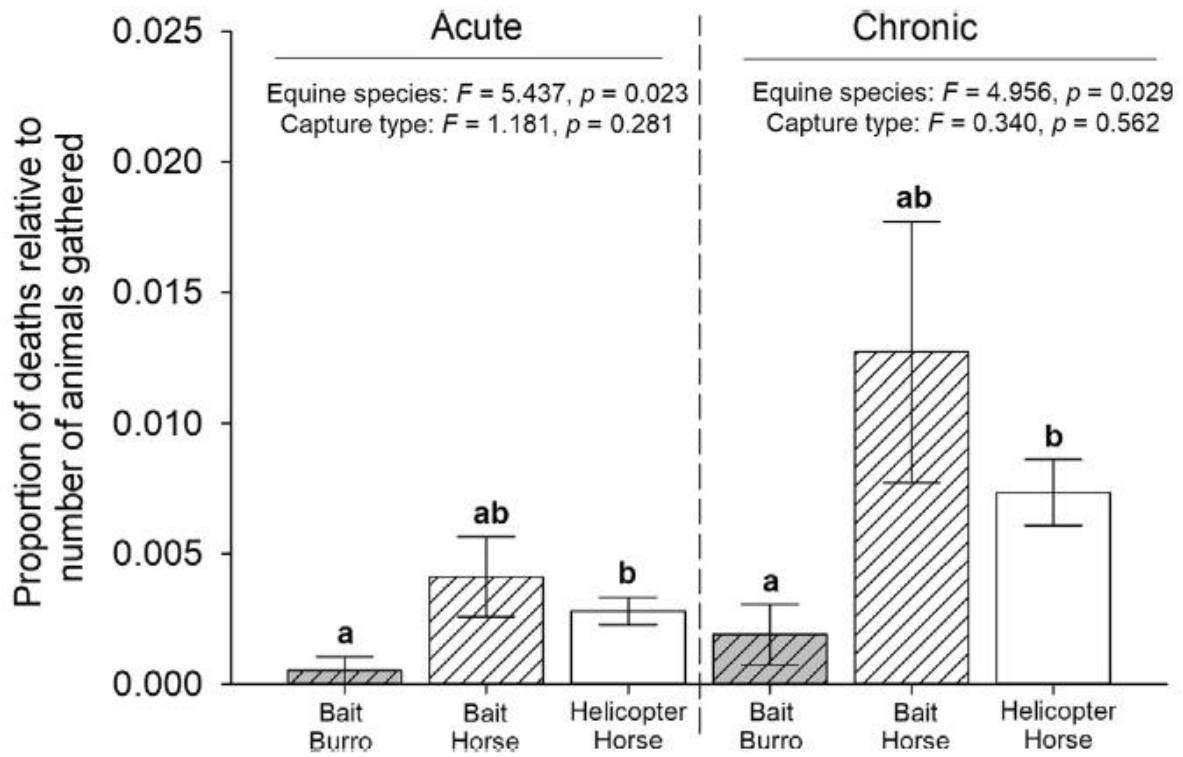

**Wild Horse and Burro
Gather-Related Mortality Analysis
2010-2019**

(From Scasta, 2020)