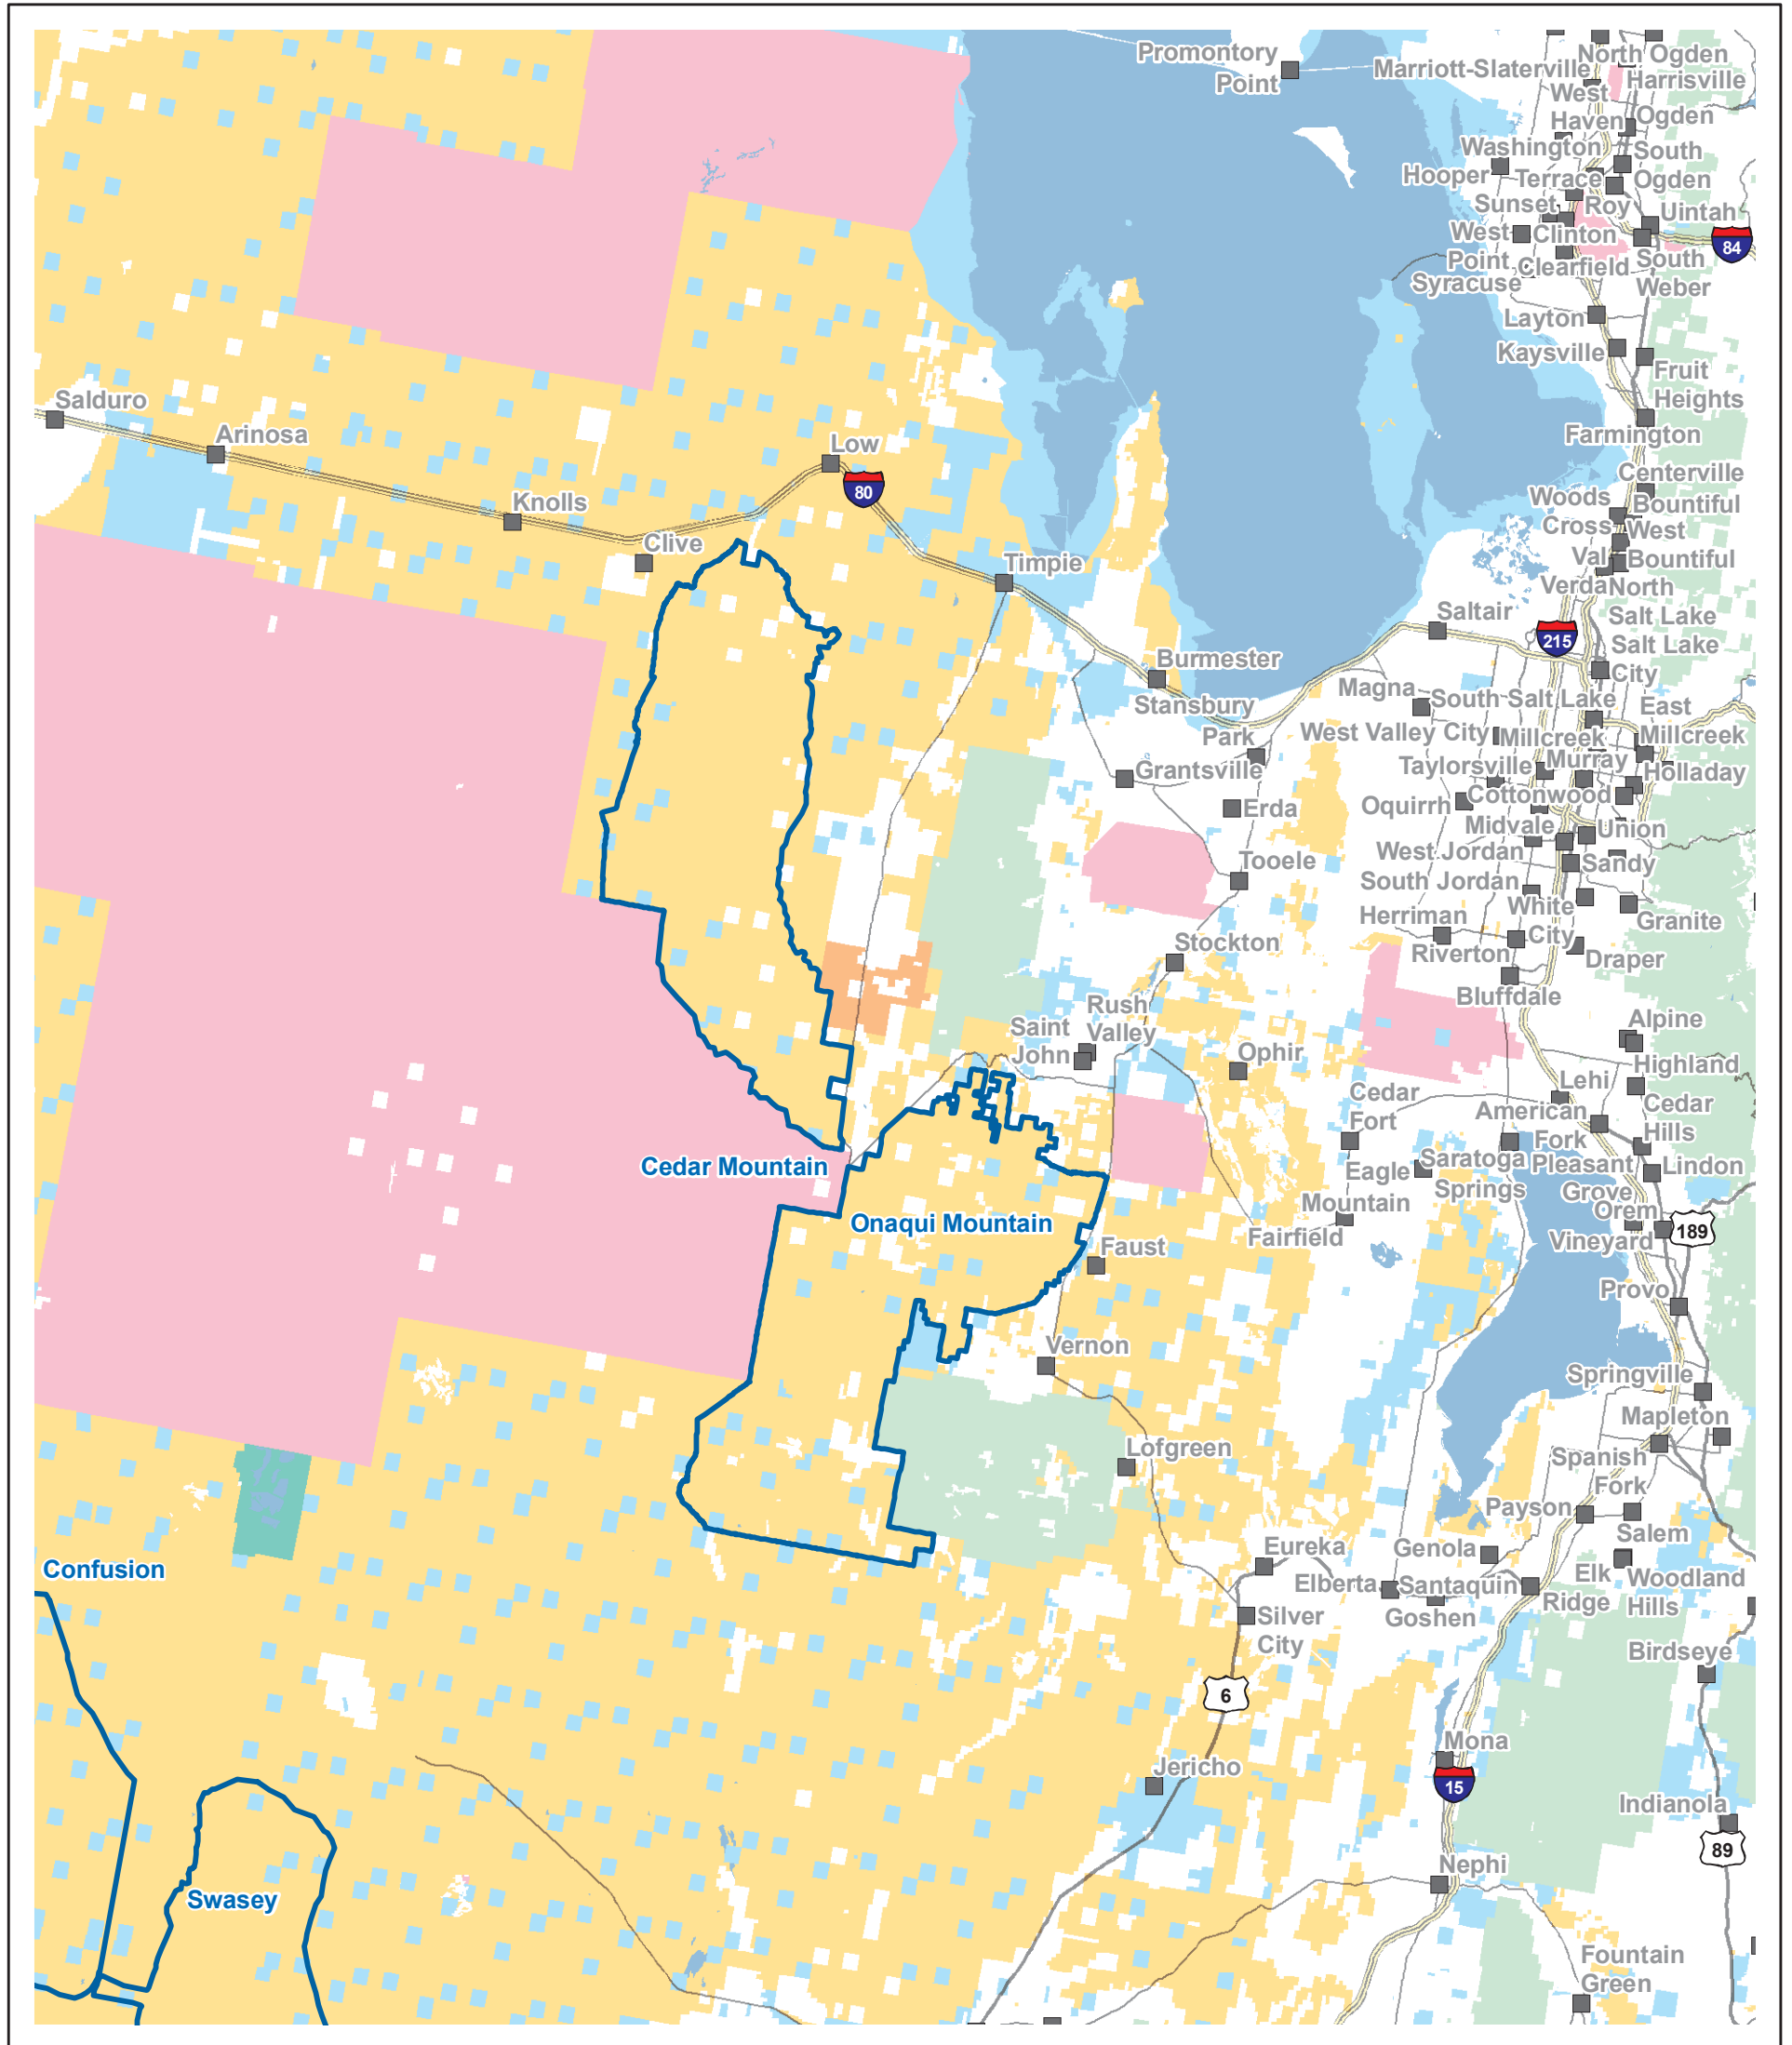

No warranty is made by the Bureau of Land Management as to the accuracy, reliability or completeness of these data for individual use or aggregate use with other data.

Herd Management Areas Utah

UT Index Map 5