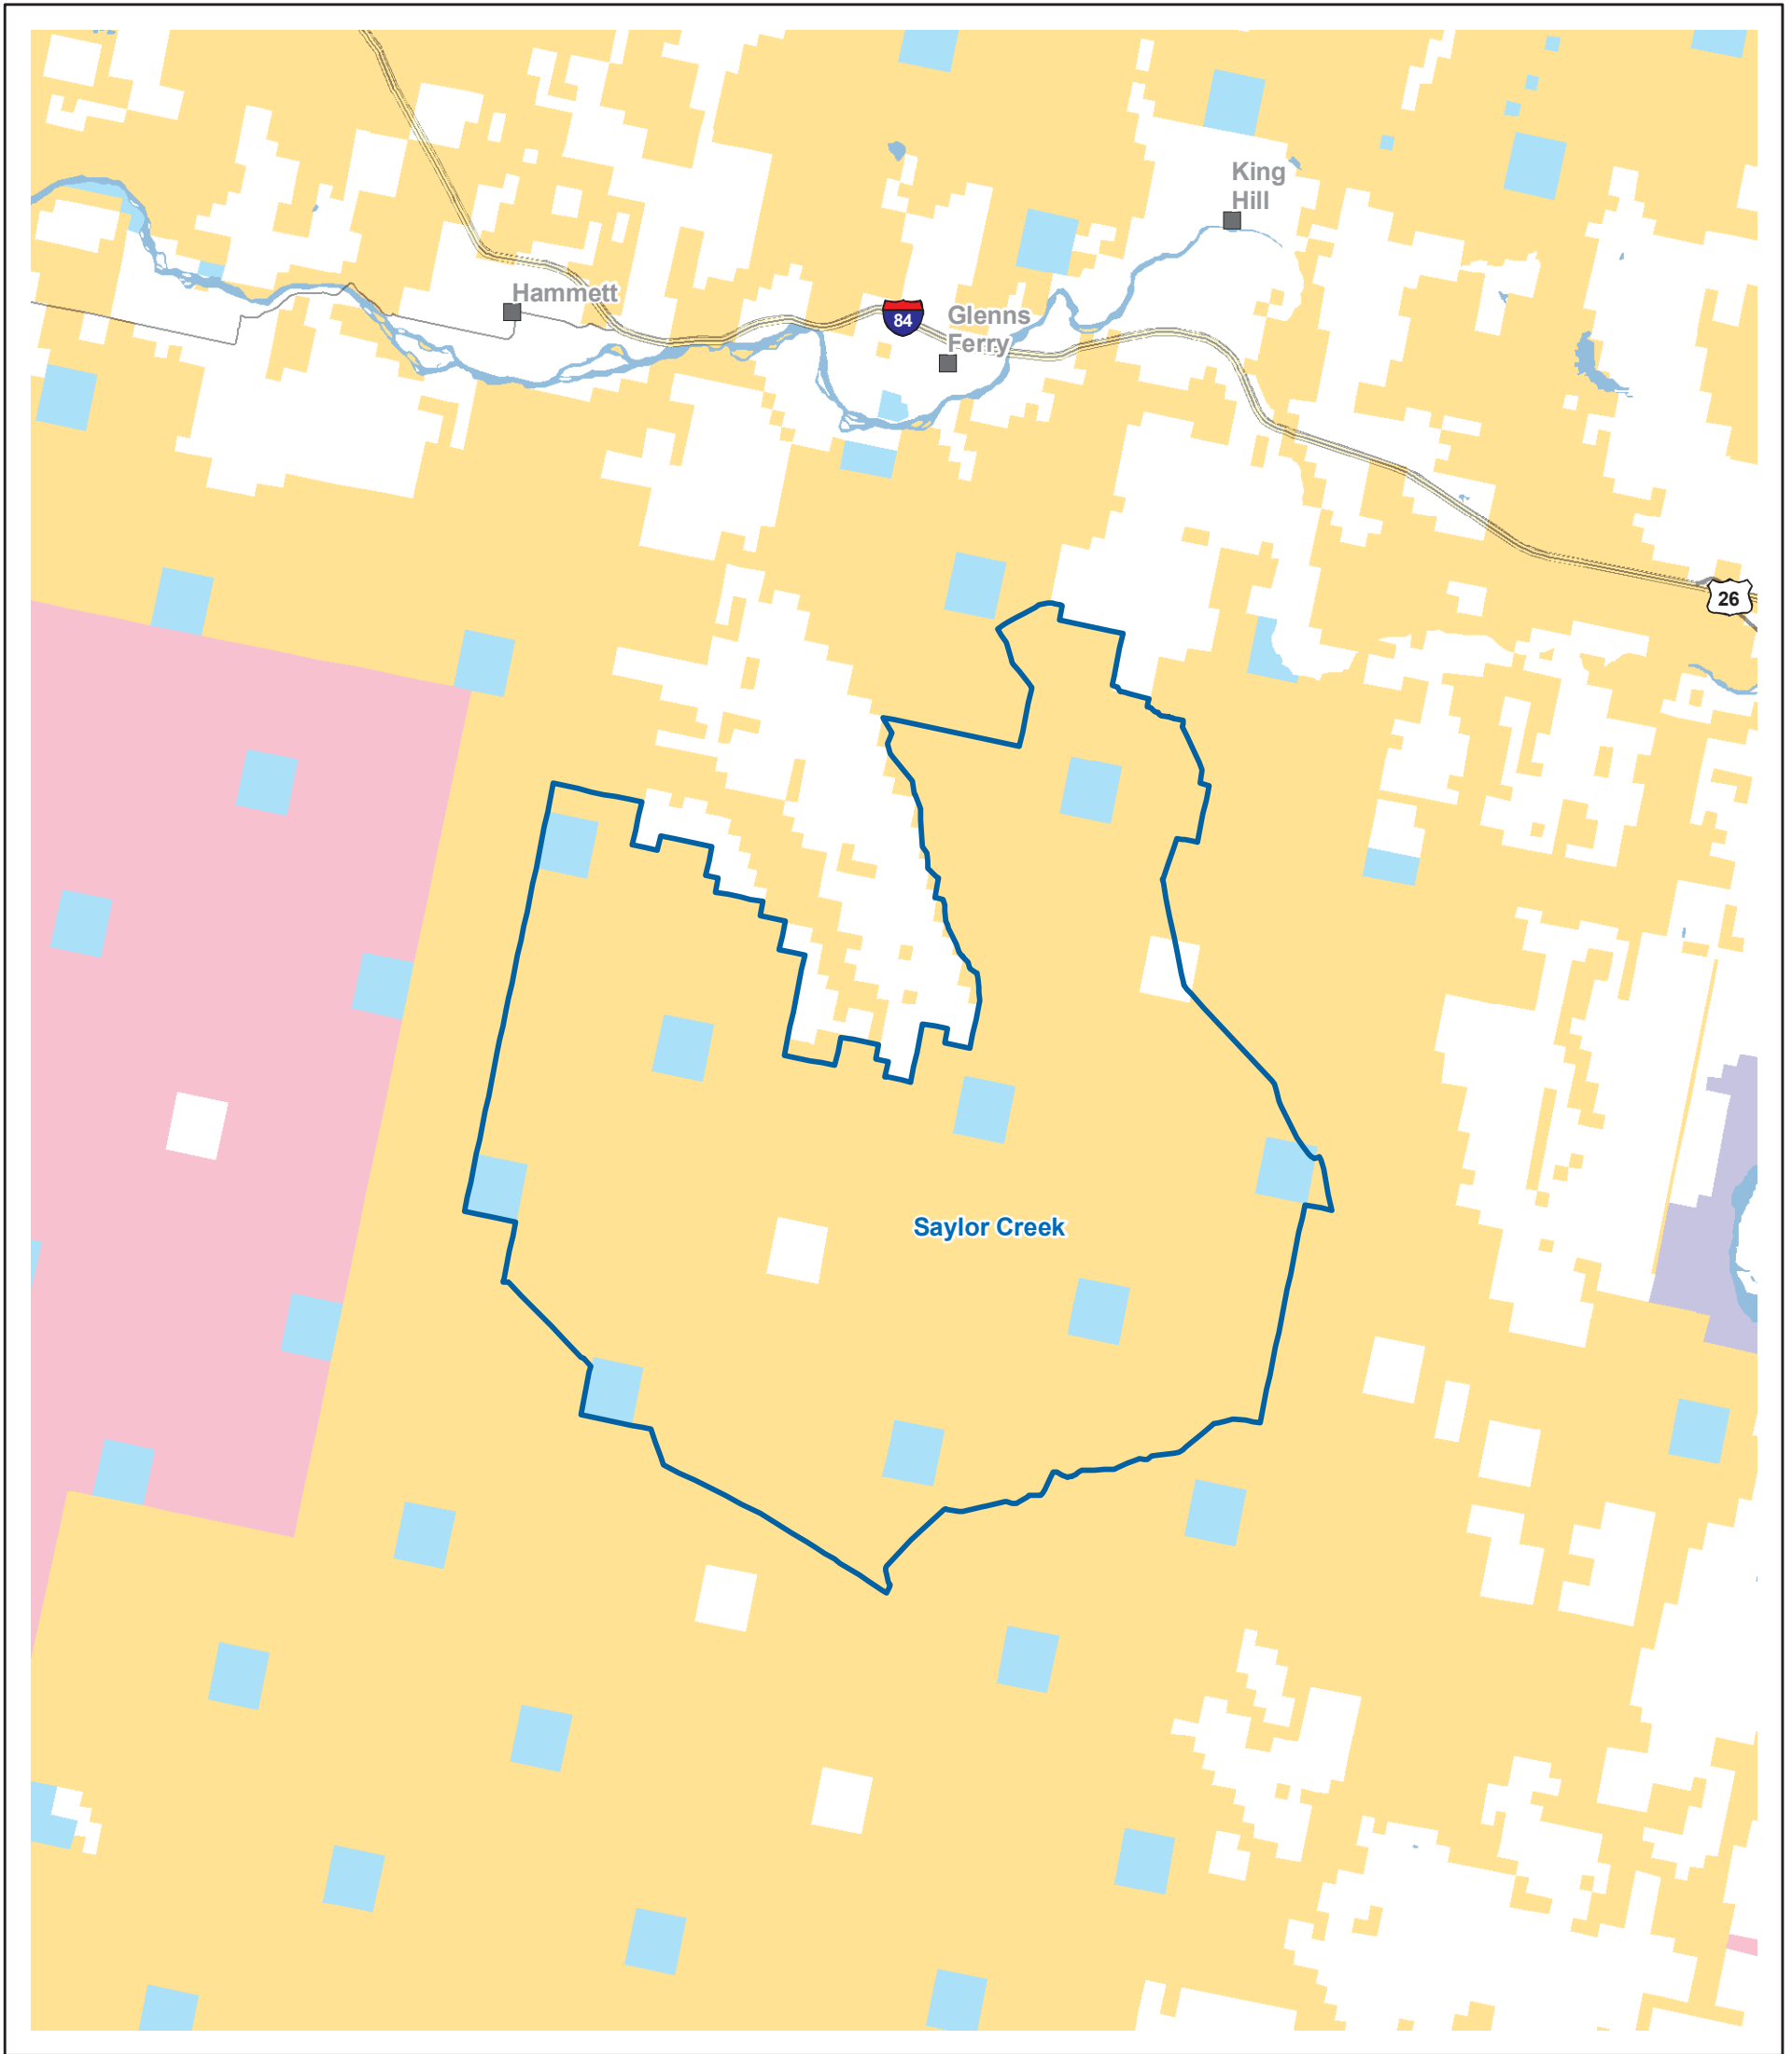

HA and HMA Index Map Idaho

No warranty is made by the Bureau of Land Management as to the accuracy, reliability or completeness of these data for individual use or aggregate use with other data.

HA and HMA Overview Map Idaho

30 15 0 30
Miles

No warranty is made by the Bureau of Land Management as to the accuracy, reliability or completeness of these data for individual use or aggregate use with other data.

Herd Areas Idaho

ID Index Map 1

No warranty is made by the Bureau of Land Management as to the accuracy, reliability or completeness of these data for individual use or aggregate use with other data.

Herd Management Areas Idaho

ID Index Map 1