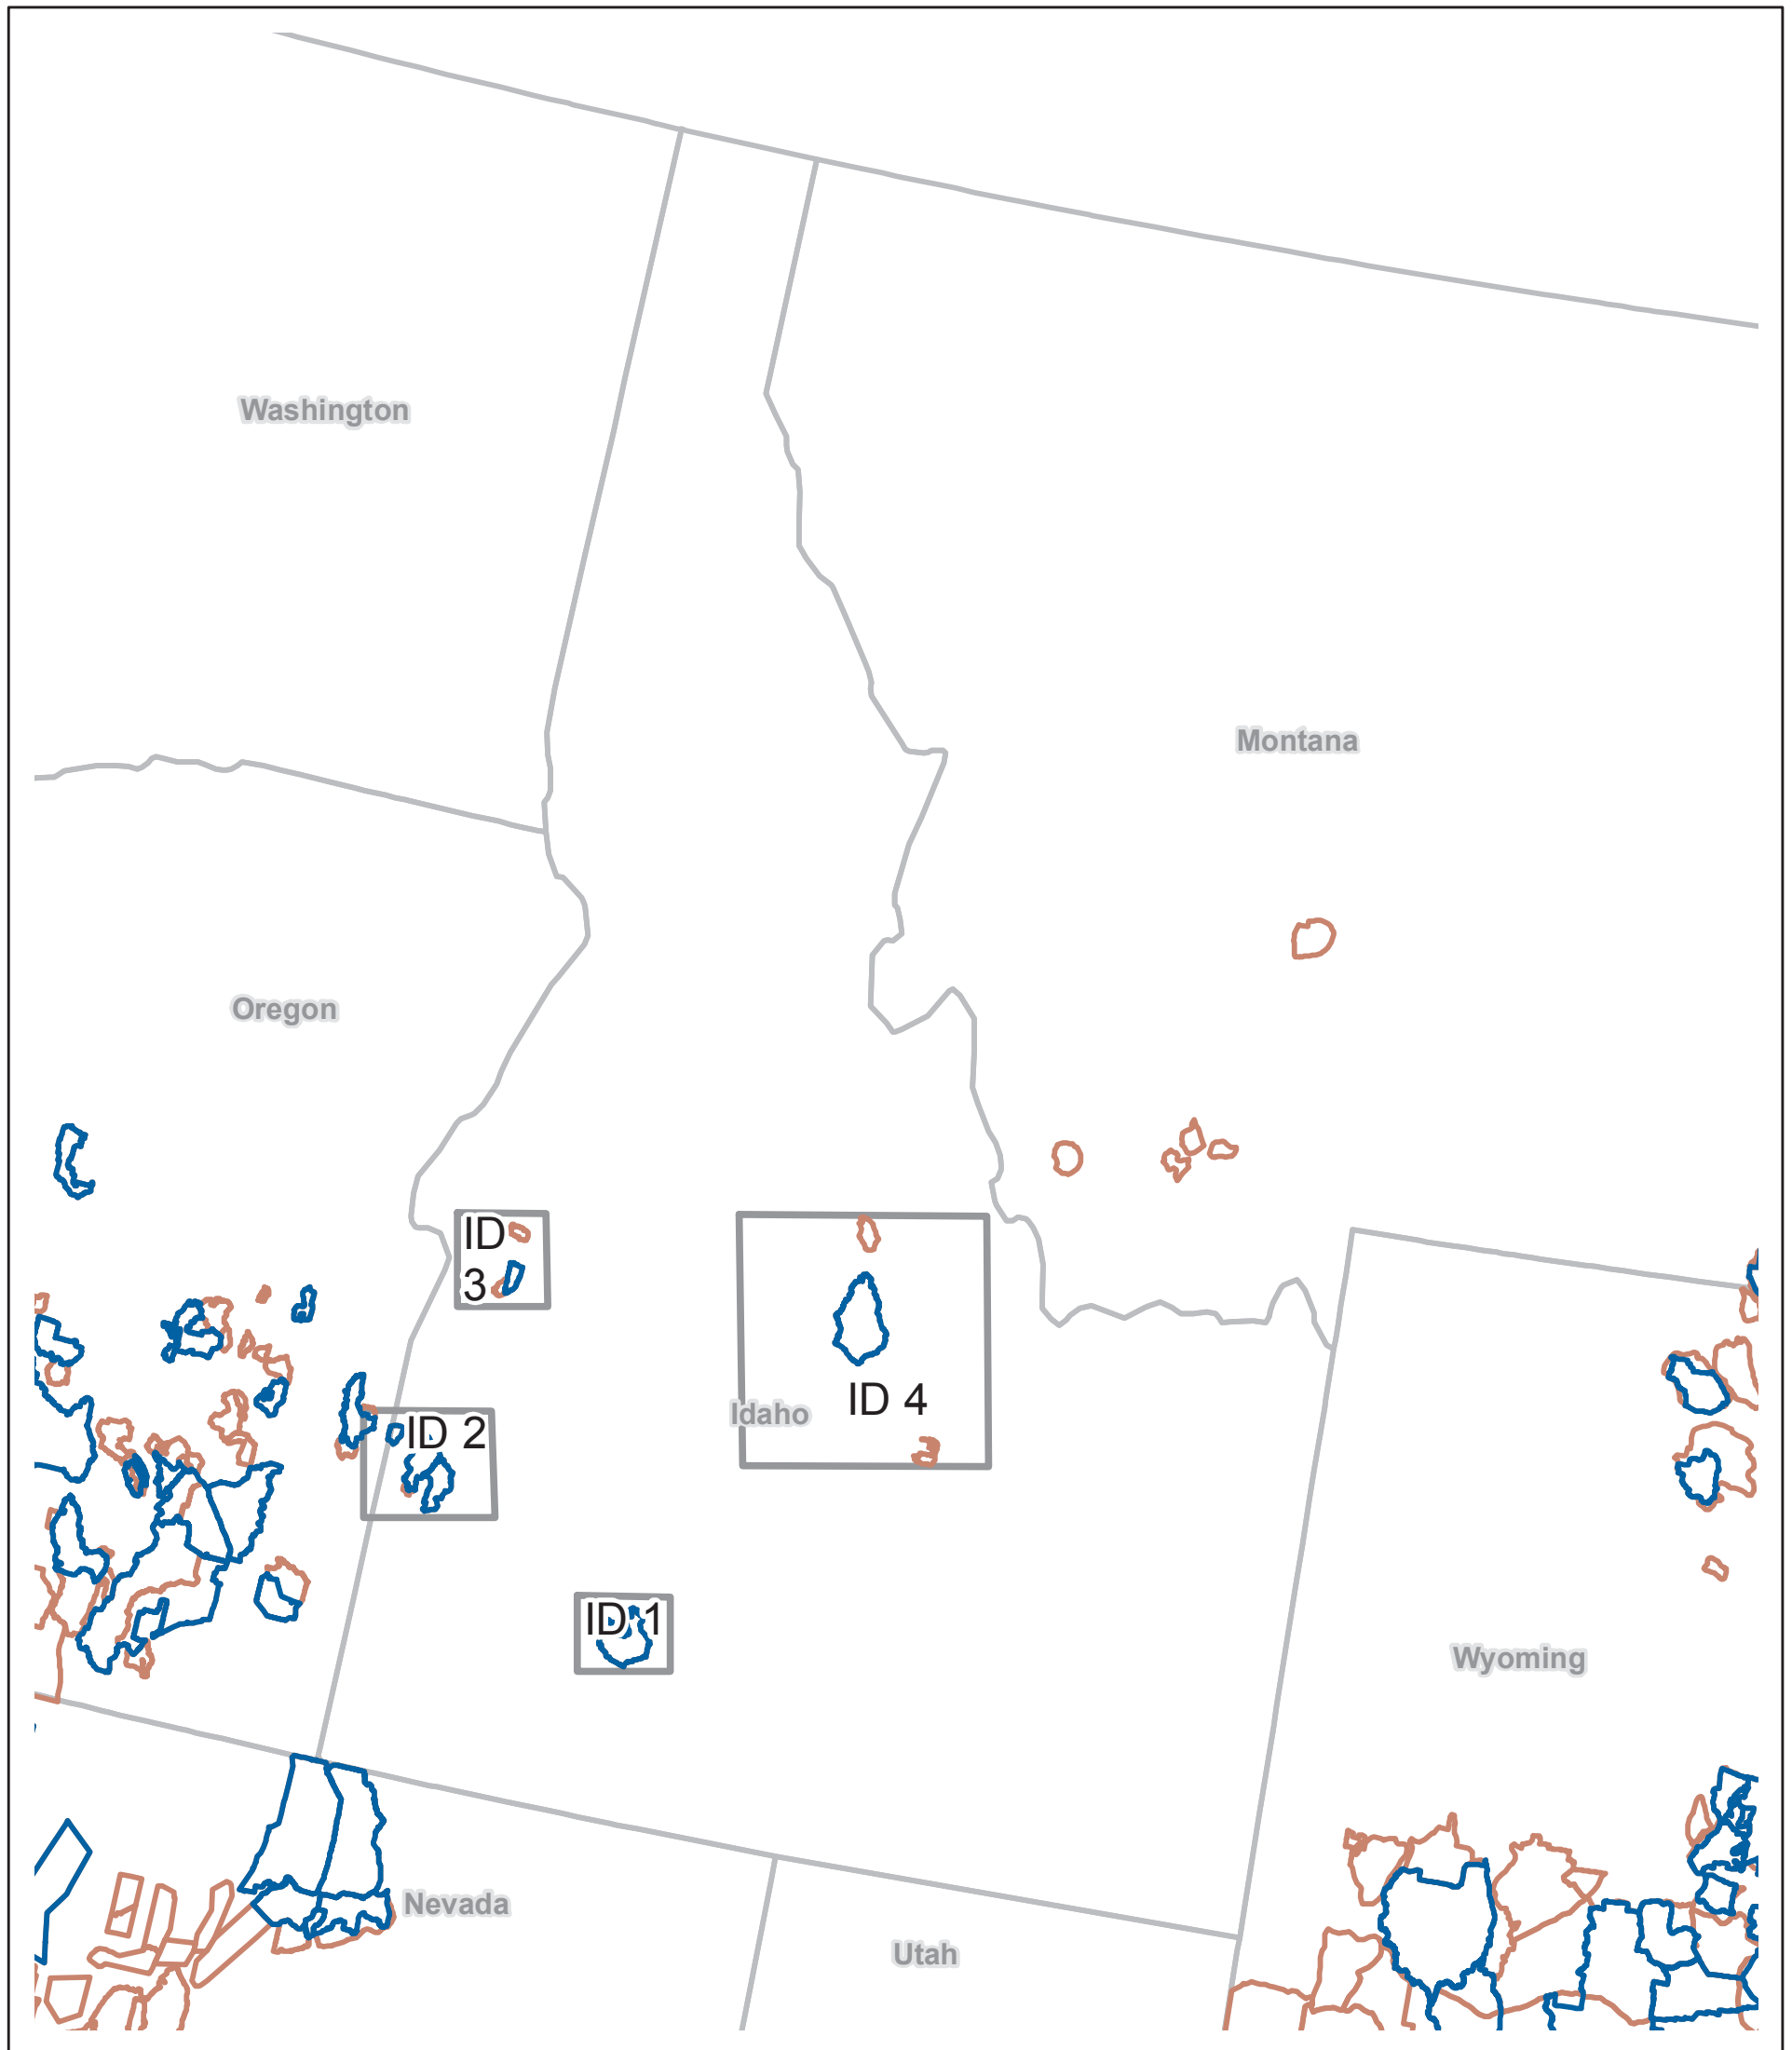

HA and HMA Index Map Idaho

No warranty is made by the Bureau of Land Management as to the accuracy, reliability or completeness of these data for individual use or aggregate use with other data.

HA and HMA Overview Map Idaho

30 15 0 30
Miles

No warranty is made by the Bureau of Land Management as to the accuracy, reliability or completeness of these data for individual use or aggregate use with other data.

Herd Areas Idaho

ID Index Map 1

No warranty is made by the Bureau of Land Management as to the accuracy, reliability or completeness of these data for individual use or aggregate use with other data.

Herd Management Areas Idaho

ID Index Map 1