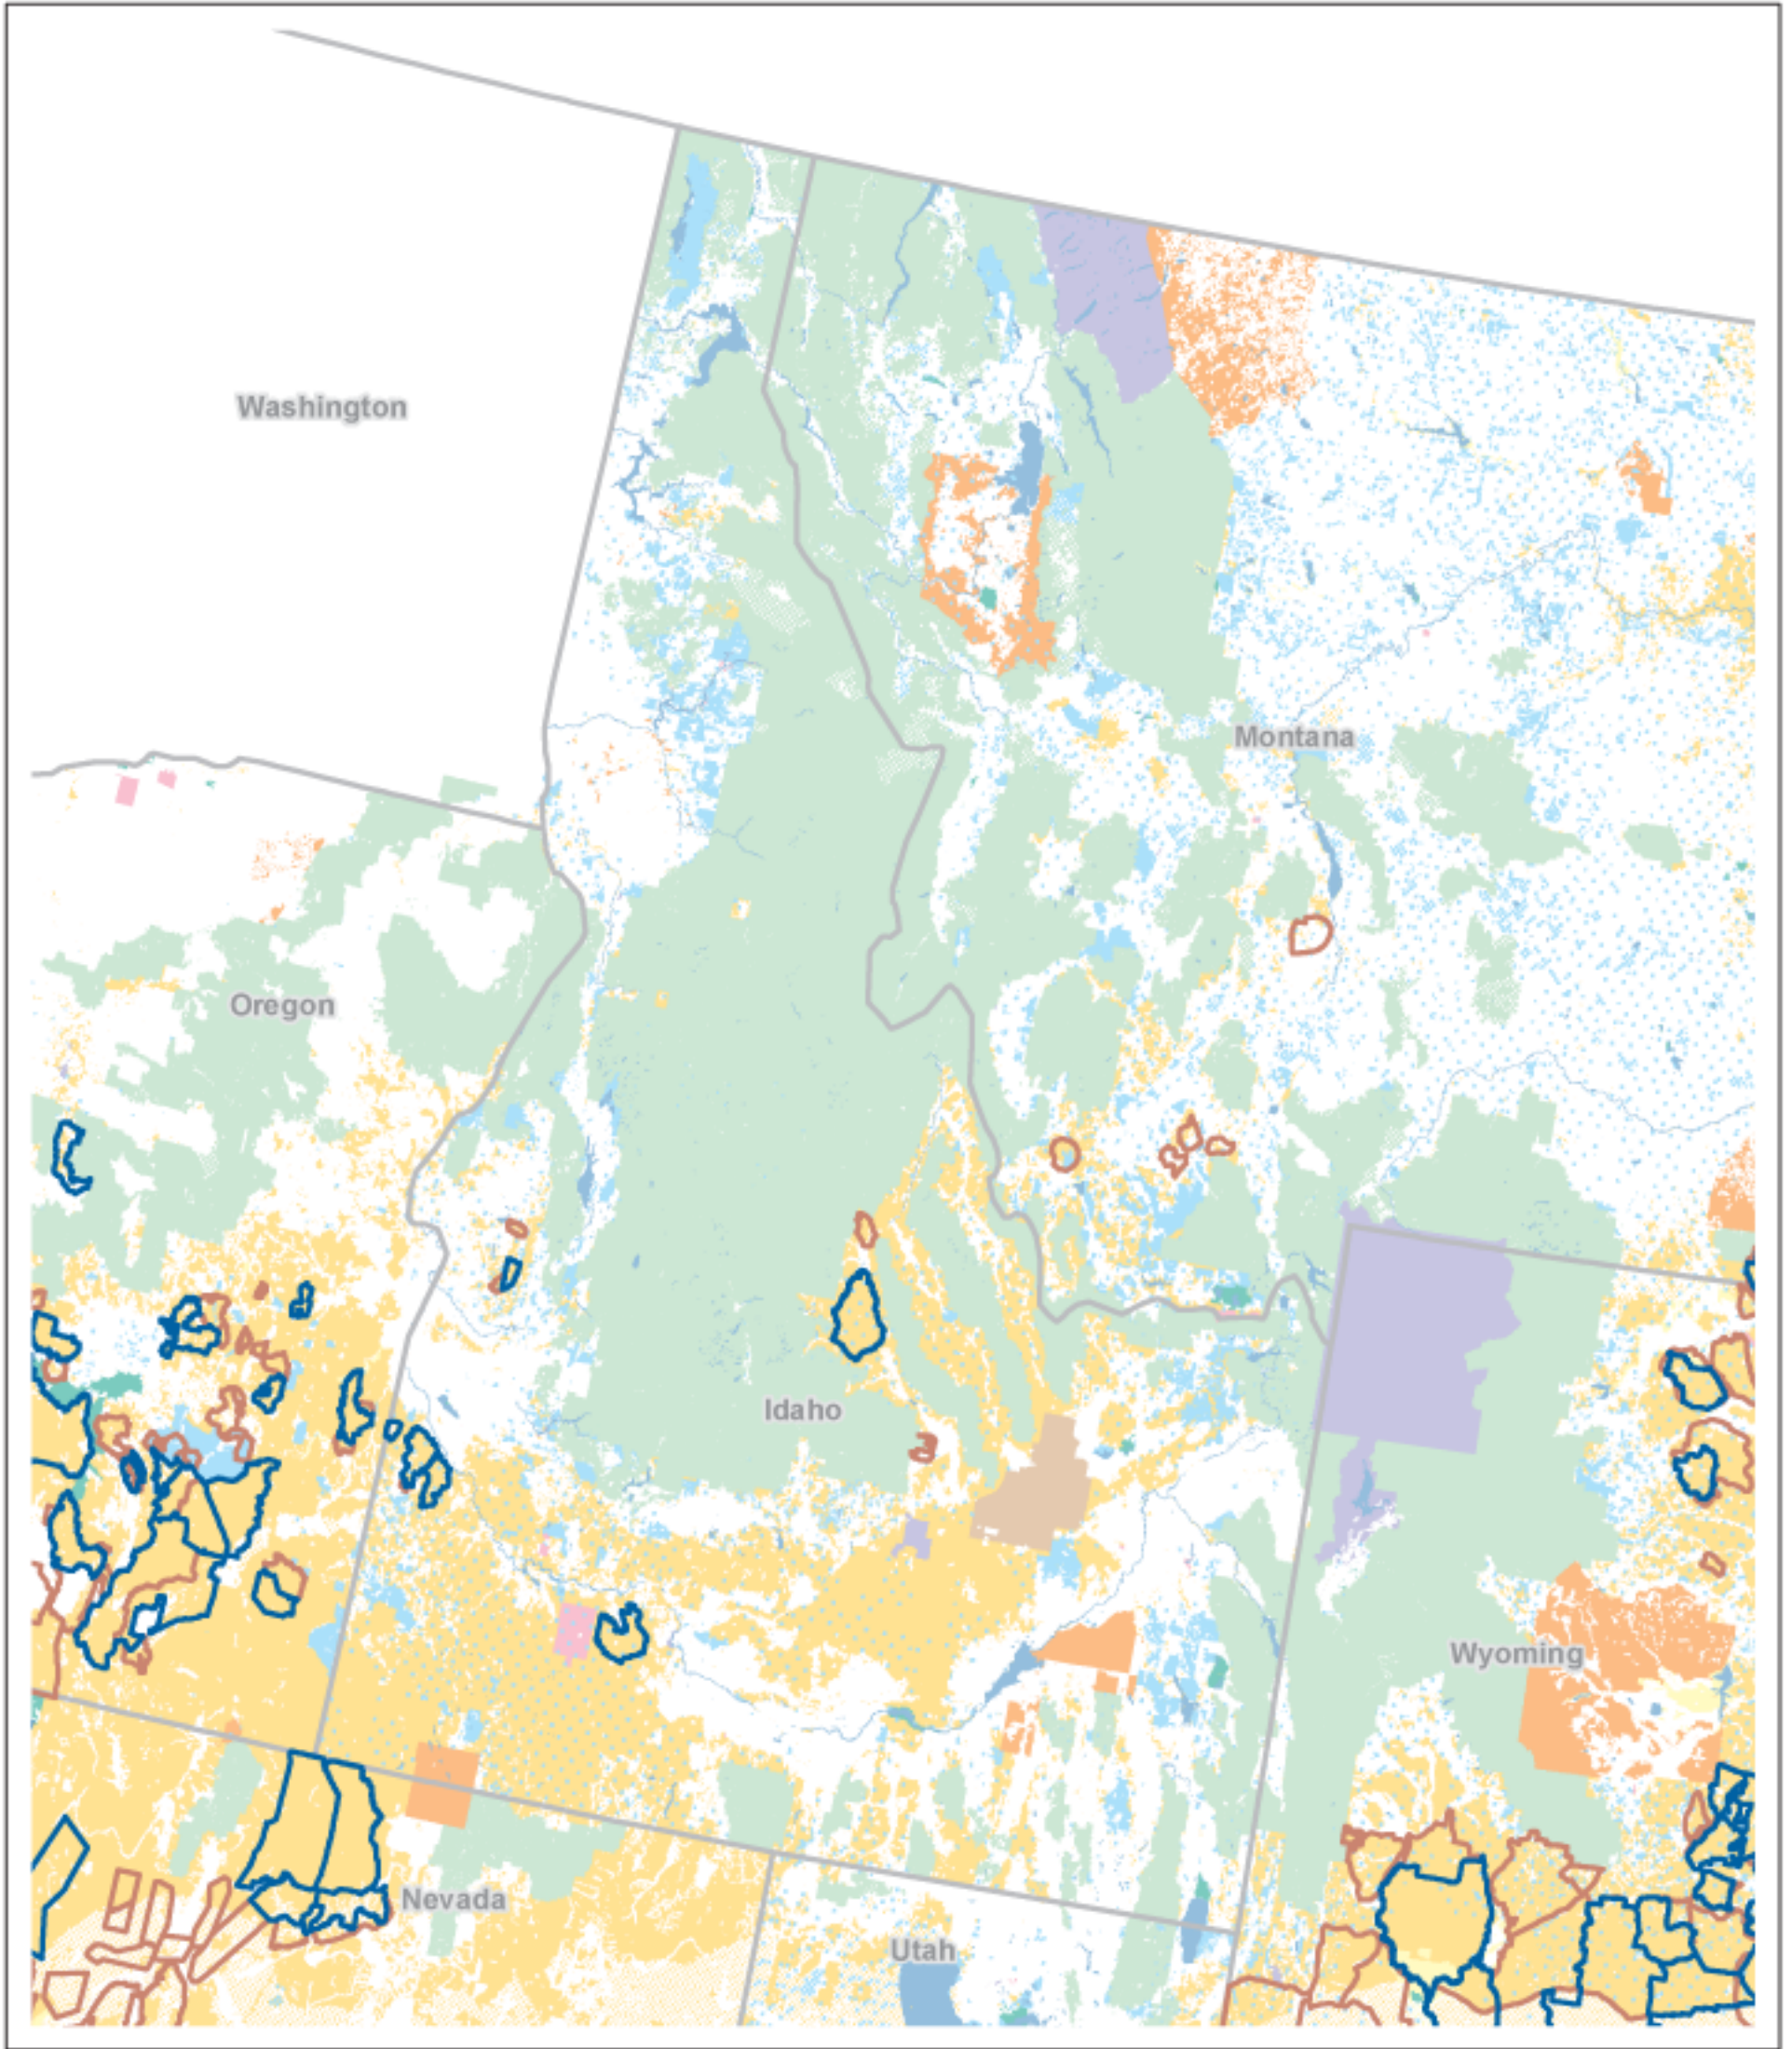

HA and HMA Index Map Idaho

No warranty is made by the Bureau of Land Management as to the accuracy, reliability or completeness of these data for individual use or aggregate use with other data.

HA and HMA Overview Map Idaho

30 15 0 30
Miles

No warranty is made by the Bureau of Land Management as to the accuracy, reliability or completeness of these data for individual use or aggregate use with other data.

Herd Areas Idaho

ID Index Map 1

No warranty is made by the Bureau of Land Management as to the accuracy, reliability or completeness of these data for individual use or aggregate use with other data.

Herd Management Areas Idaho

ID Index Map 1