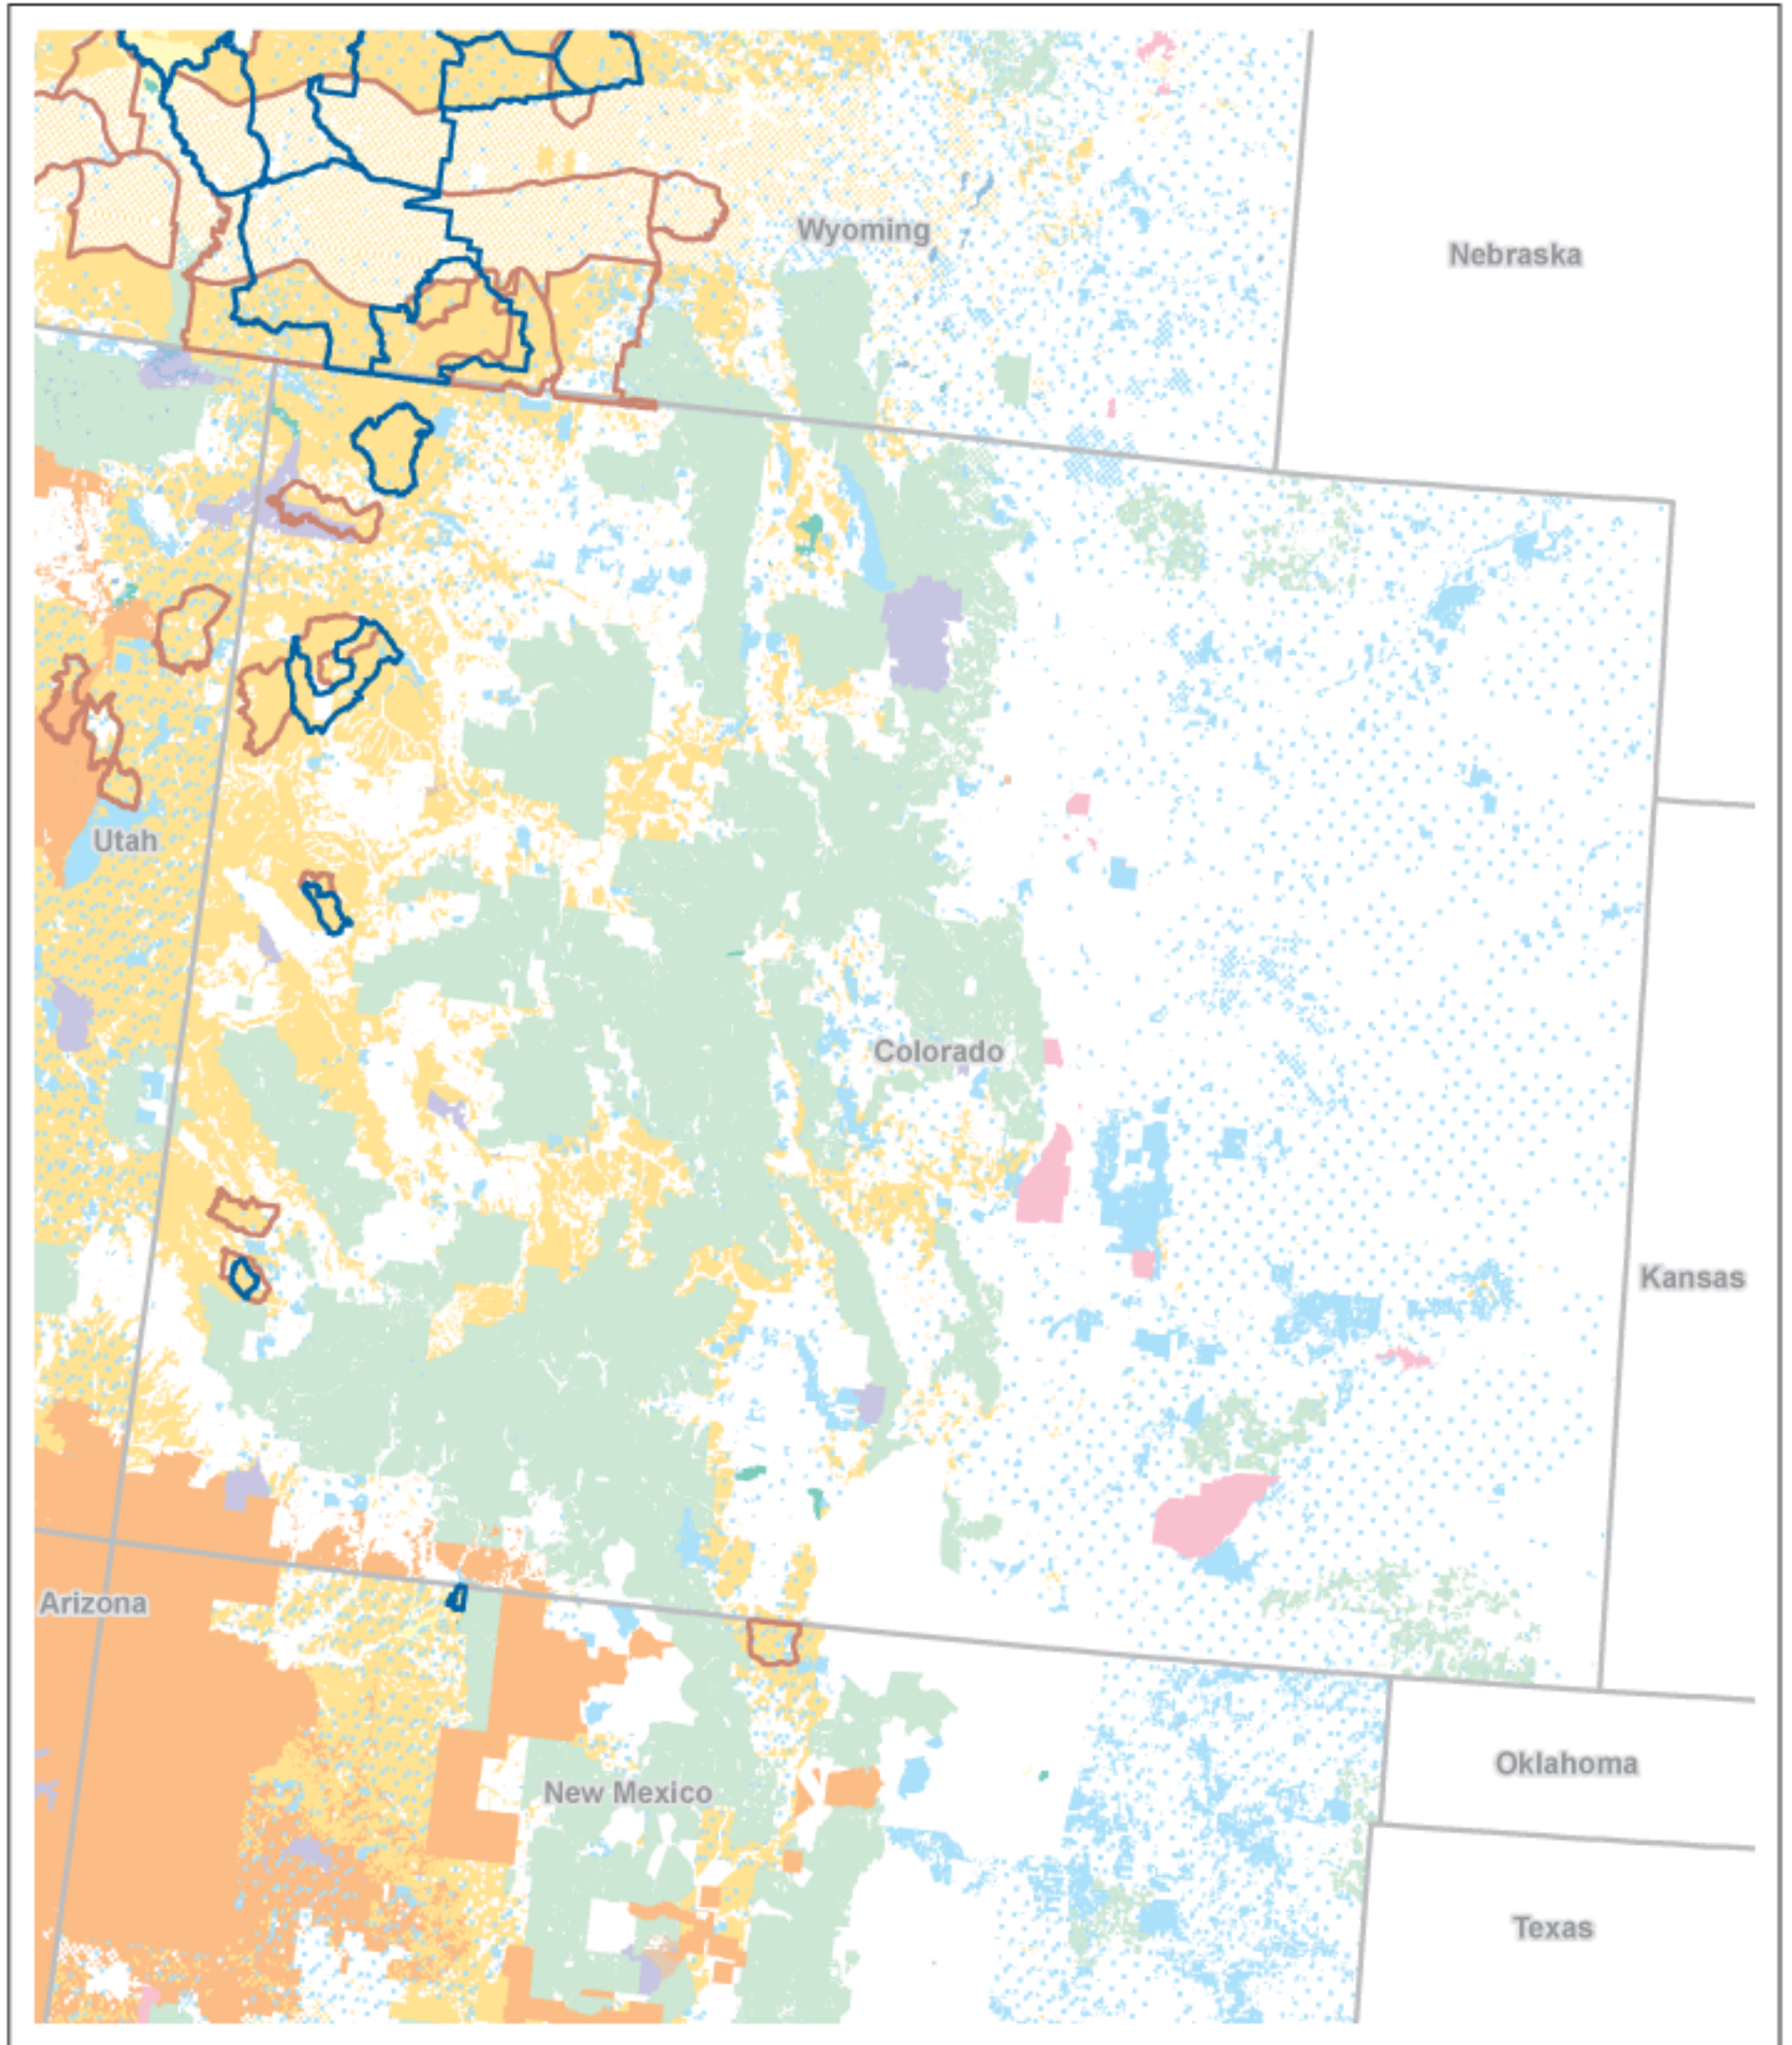

HA and HMA Index Map Colorado

No warranty is made by the Bureau of Land Management as to the accuracy, reliability or completeness of these data for individual use or aggregate use with other data.

HA and HMA Overview Map Colorado

25 12.5 0 25
Miles

No warranty is made by the Bureau of Land Management as to the accuracy, reliability or completeness of these data for individual use or aggregate use with other data.

Herd Areas Colorado, Utah