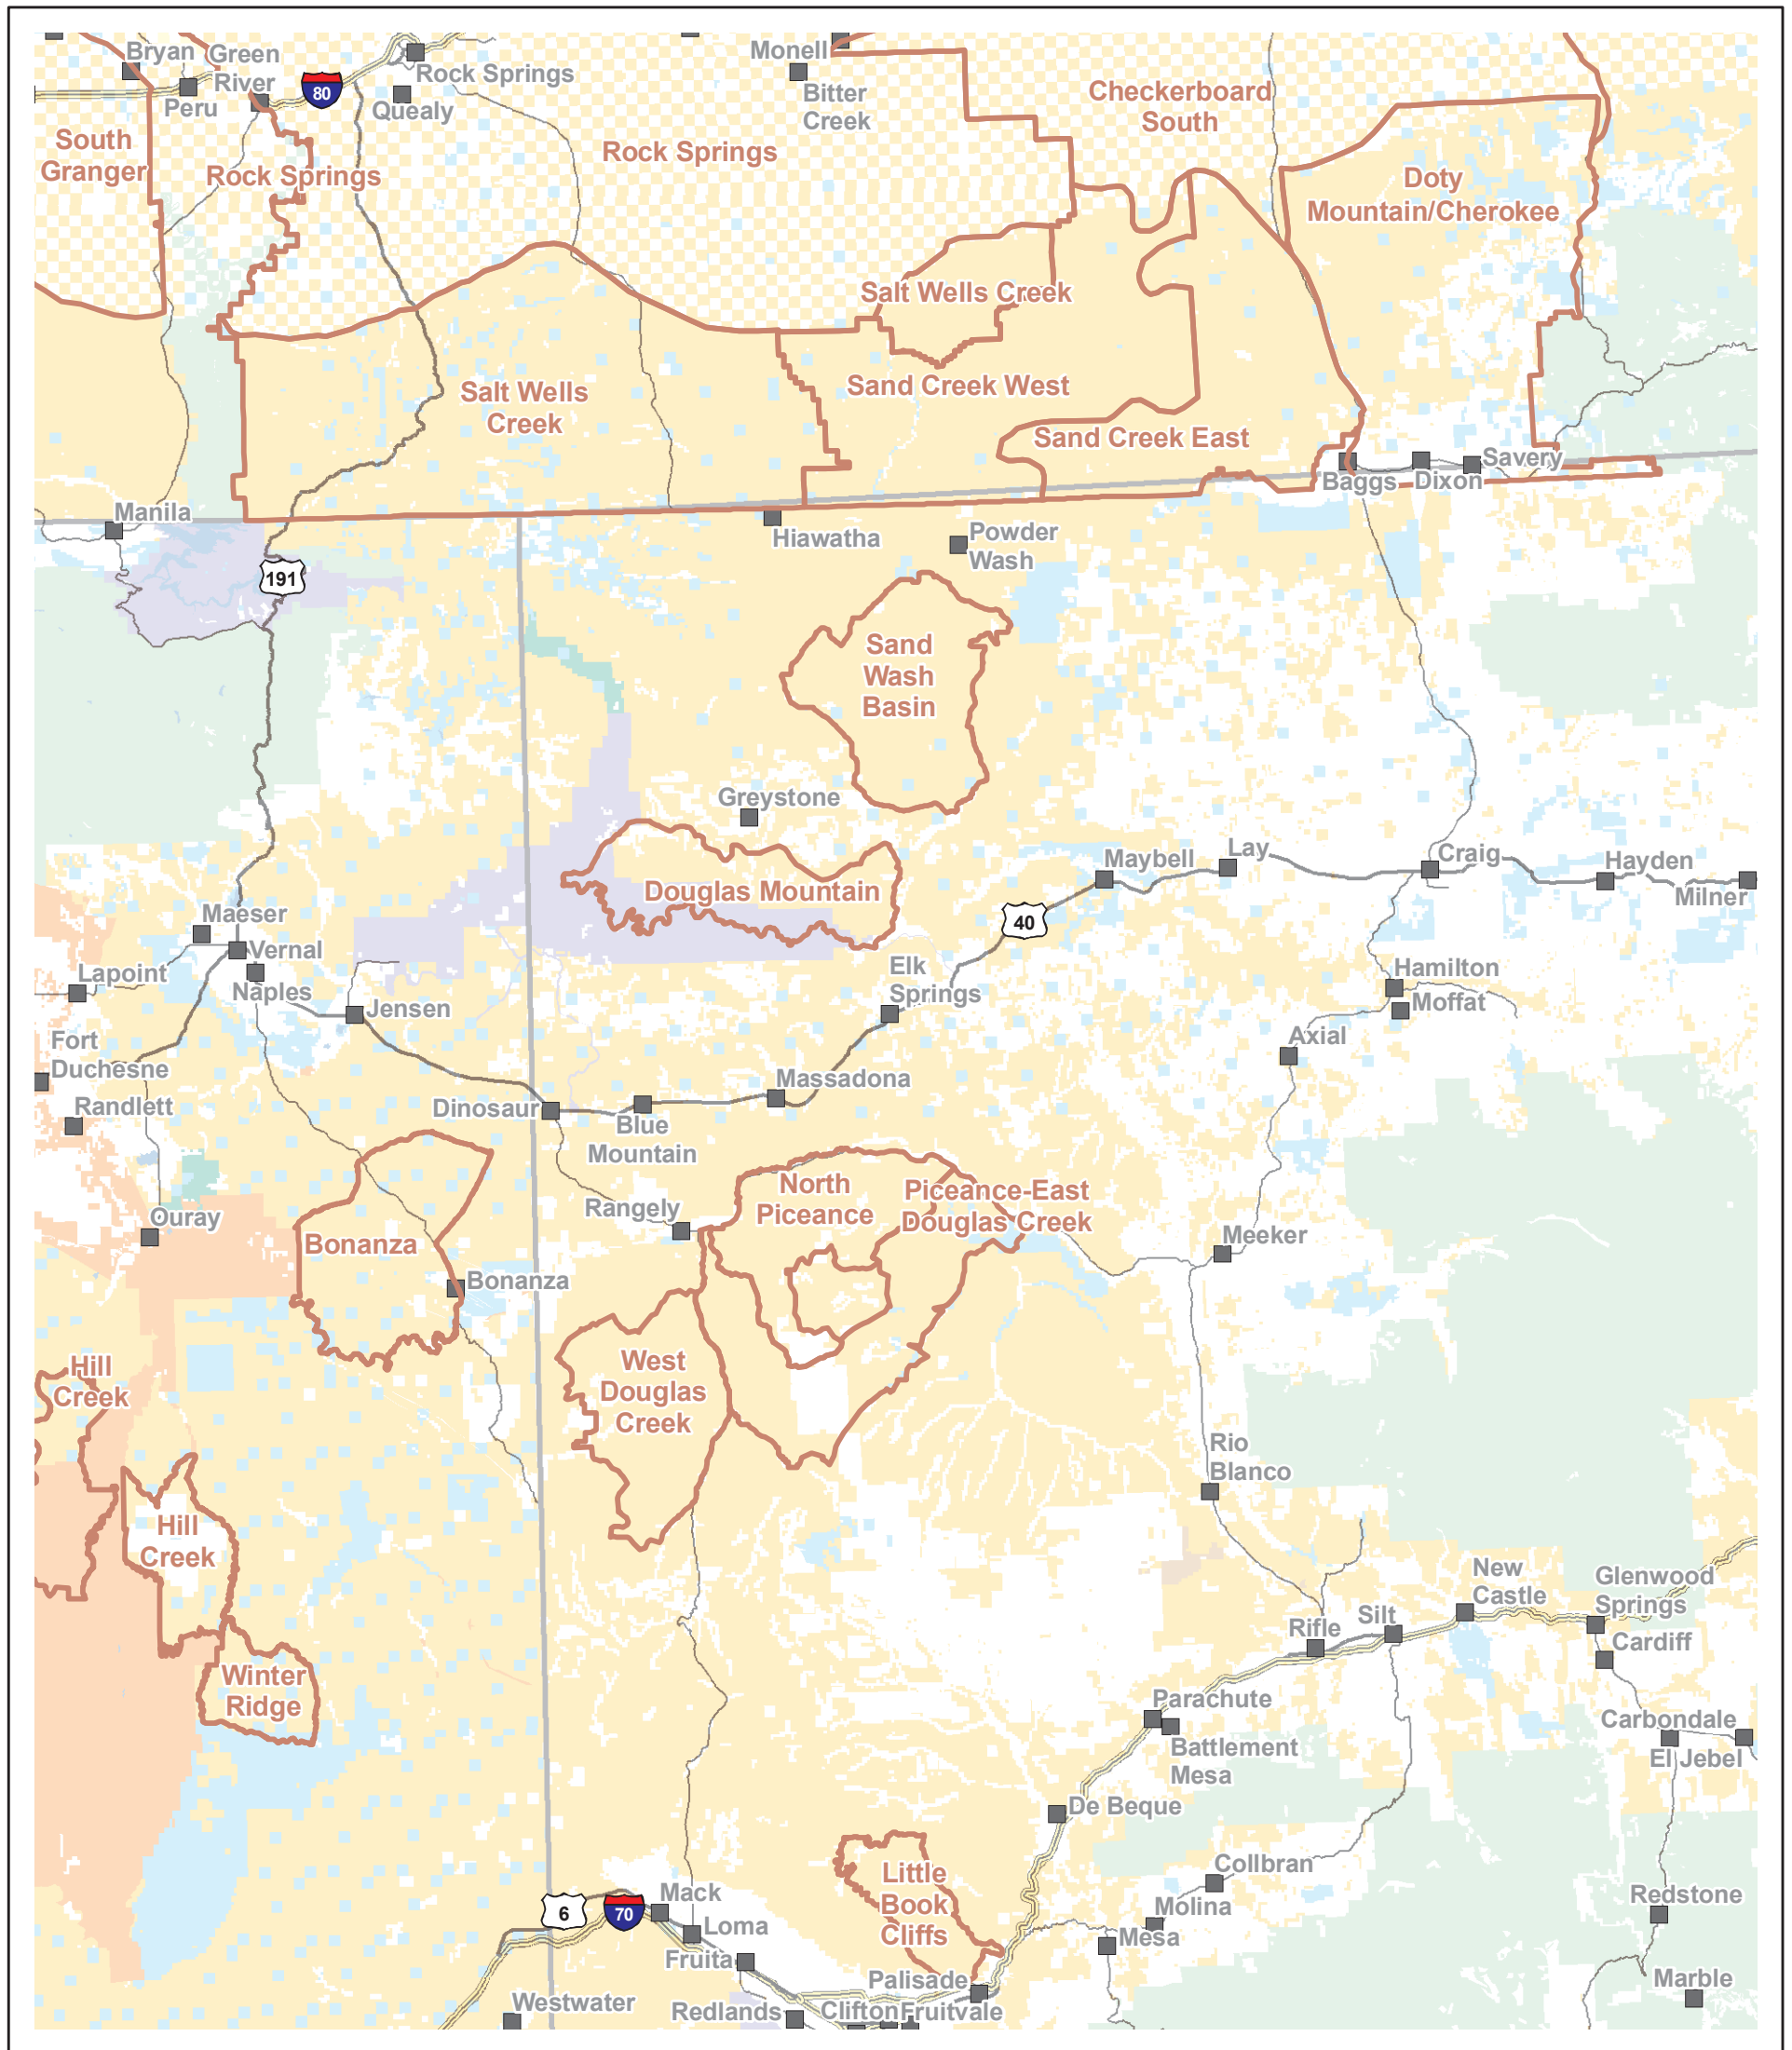

Herd Areas Colorado, Utah

CO Index Map 1, UT Index Map 1

HA Boundaries	Land Ownership
City	Bureau of Indian Affairs
Road	Bureau of Land Management
Interstate Highway	Bureau of Reclamation
US Highway	Department of Defense
State Highway	Department of Energy
State Boundaries	Fish and Wildlife Service
	National Park Service
	Other Federal Agencies
	Private Land
	State Land
	Forest Service
	Water

No warranty is made by the Bureau of Land Management as to the accuracy, reliability or completeness of these data for individual use or aggregate use with other data.