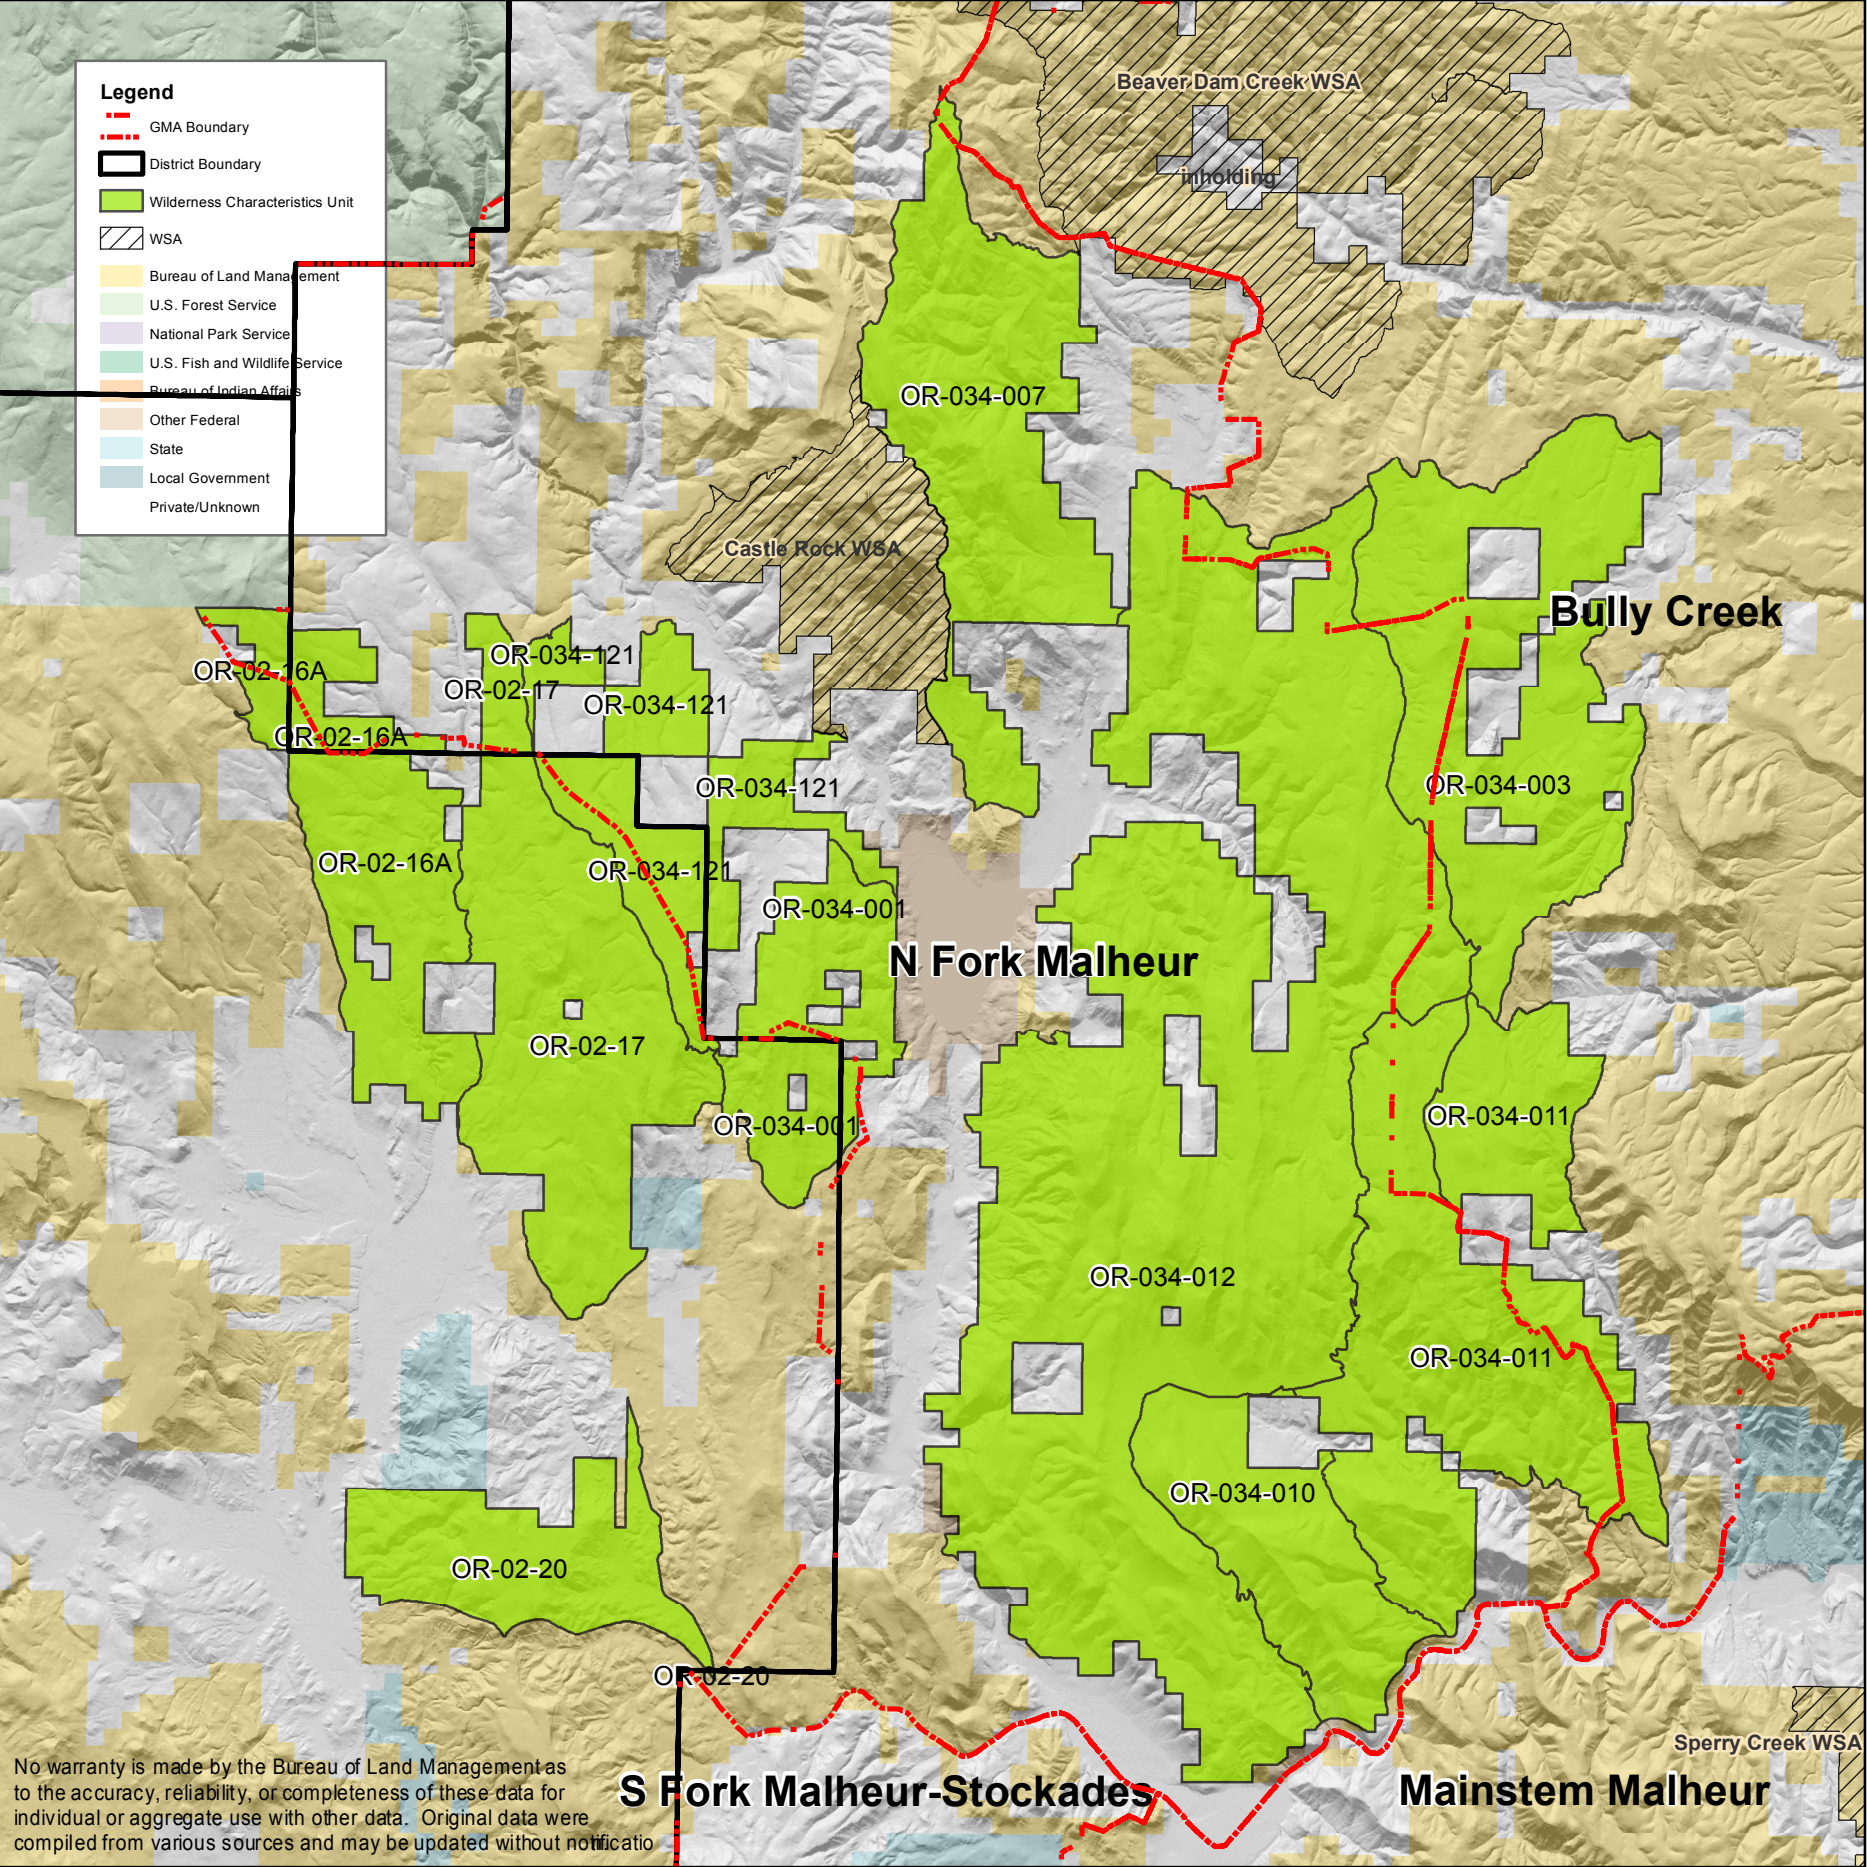

Legend

-  GMA Boundary
-  District Boundary
-  Wilderness Characteristics Unit
-  WSA
-  Bureau of Land Management
-  U.S. Forest Service
-  National Park Service
-  U.S. Fish and Wildlife Service
-  Bureau of Indian Affairs
-  Other Federal
-  State
-  Local Government
-  Private/Unknown

No warranty is made by the Bureau of Land Management as to the accuracy, reliability, or completeness of these data for individual or aggregate use with other data. Original data were compiled from various sources and may be updated without notification.